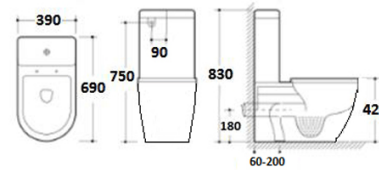

**TURNER
HASTINGS**
EUROPEAN DESIGN

1300 00 BATH
1300 00 2284

info@turnerhastings.com.au
turnerhastings.com.au

Belmont Close Coupled Back to Wall Toilet Suite with Soft Close Quick Release Seat

Code: BE175SC

Specifications

- Finish: Gloss White Ceramic
- Seat: Quick release, soft close, duroplast. Available in thick style (code: BE175SC) or thin style (Code: BE175SCT)
- Universal S or P trap (90° Adjustable pan bend included).
- Waste set out: Variable 60mm to 200mm. Larger set out available from 200-285mm when the 3-piece pan bend (code: APB350) is purchased.
- Water supply: Universal back or bottom (left or right)
- WELS rating: 4 Star (4.5/3L) (R:L04705)
- Watermark Approved to Australian Standards