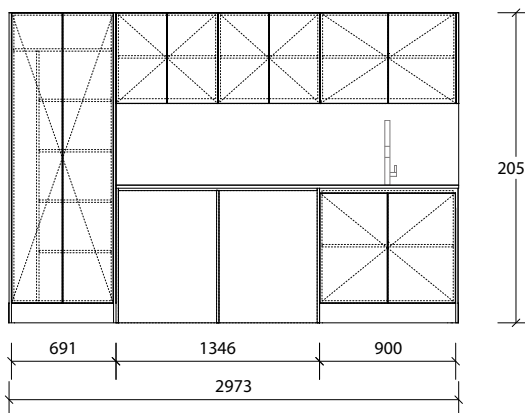

3000mm Package

Left Hand Configuration

Right Hand Configuration

Choose From

- P Pure Silk
- D Decor
- C Classic
- V Vogue

Style:	Code:	From:
Pure Silk	LDRYPSIPXXX3000S	\$4,479.00
Decor	LDRYDECPXXX3000S	\$4,839.00
Decor Open Shelves	LDRYDECPOSX3000S	\$5,889.00
Classic	LDRYCLAPXXX3000S	\$5,919.00
Classic Open Shelves	LDRYCLAPOSX3000S	\$6,979.00
Vogue Metal Shelves	LDRYVOGPOSX3000S	\$7,899.00