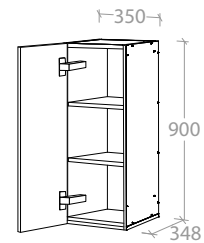

Wall Cabinet 350mm - 1 Door

Pure Silk	MCKLPSIWCXX3509XX	$309.00
Decor	MCKLDECWCXX3509XX	$339.00
Classic	MCKLCLAWCXX3509XX	$479.00

Door can be Left or Right Hand hinged