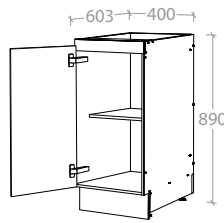

Floor Cabinet 400mm - 1 Door

Pure Silk	MCKLPSIFCXX0400XX	$399.00
Decor	MCKLDECFCXX0400XX	$449.00
Classic	MCKLCLAFXX0400XX	$539.00

Door can be Left or Right Hand hinged