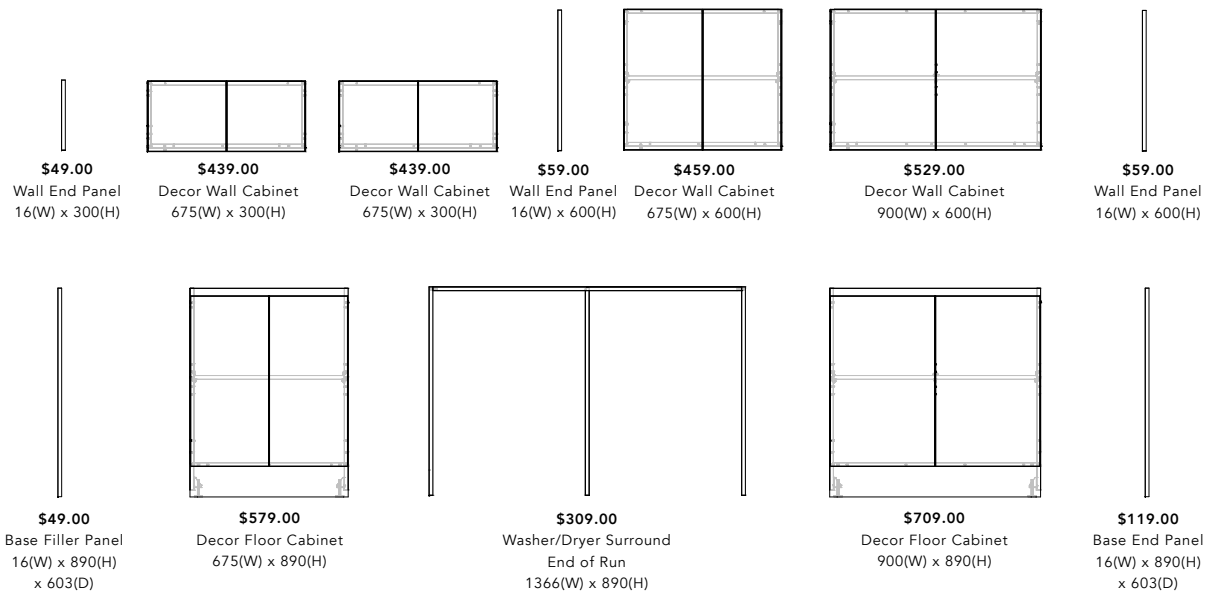

Full
Range
p18

30+
Cabinet
Finishes

Mix & Match
Cabinet Finishes

Decor Modular Laundry, overall size 2973 (W) x 2050 (H) x 610 (D) mm

Clovelly Universal Sink Set,
Martini Spring Sink Mixer

Chrome Hanging Rail

Total for Cabinets, Rail, Benchtop and Splashback as pictured from: **\$5,540.80**
 Overall Size: 2973 (W) x 2050 (H) x 610 (D) mm

For the full selection of modular laundry components see page 18.

Pictured in this Setting