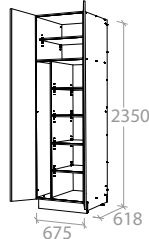

Tall Cabinet 675mm - 2 Doors with Broom Split

Pure Silk	MCKLPSITCBS0675KX	$909.00
Decor	MCKLDECTCBS0675KX	$1,169.00
Classic	MCKLCLATCBS0675KX	$1,439.00