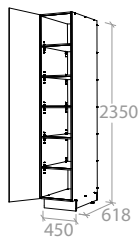

Tall Cabinet 450mm - 1 Door

Pure Silk	MCKLPSITCXX0450KX	$859.00
Decor	MCKLDECTCXX0450KX	$1,119.00
Classic	MCKLCLATCXX0450KX	$1,389.00

Door can be Left or Right Hand hinged