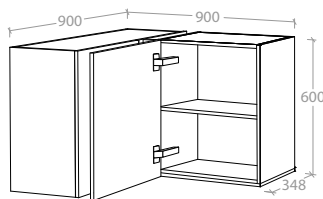

Corner Wall Cabinet 900 x 600mm

Pure Silk	MCKLPSIWCCX9006XX	$569.00
Decor	MCKLDEWCX9006XX	$699.00
Classic	MCKLCLAWCCX9006XX	$909.00