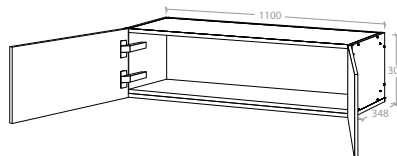

Wall Cabinet 1100mm - 2 Doors

Pure Silk	MCKLPSIWCXX1103XX	$559.00
Decor	MCKLDECWCXX1103XX	$569.00
Classic	MCKLCLAWCXX1103XX	$699.00

600mm High - To suit **2.1m** Ceiling and above