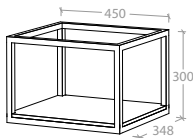

Vogue Metal Frame Open Shelves

Vogue Metal Frame Open Shelf 450mm

Vogue MCKLVGOSXX4503XX **$719.00**