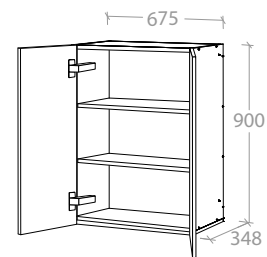

Door can be Left or Right Hand hinged

Wall Cabinet 450mm - 1 Door

Pure Silk	MCKLPSIWCXX4509XX	\$389.00
Decor	MCKLDECWCXX4509XX	\$419.00
Classic	MCKLCLAWCXX4509XX	\$569.00

Door can be Left or Right Hand hinged