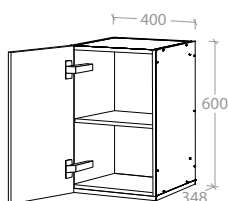

Wall Cabinet 400mm - 1 Door

Pure Silk	MCKLPSIWCXX4006XX	$309.00
Decor	MCKLDECWCXX4006XX	$329.00
Classic	MCKLCLAWCXX4006XX	$409.00

Door can be Left or Right Hand hinged