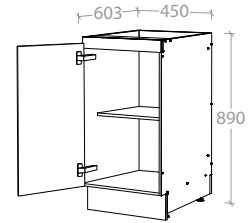

Floor Cabinet 450mm - 1 Door

Pure Silk	MCKLPSIFCXX0450XX	$449.00
Decor	MCKLDECFCXX0450XX	$499.00
Classic	MCKLCLAFXX0450XX	$599.00

Door can be Left or Right Hand hinged