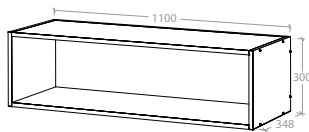

Open Shelf 1100mm

Pure Silk MCKLPSIOSXX1103XX **$489.00**
Decor MCKLDECOSXX1103XX **$529.00**