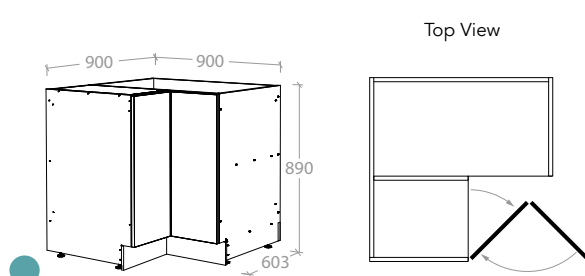

Wall Cabinet 1100mm - 2 Doors

Pure Silk	MCKLPSIWCXX1109XX	\$619.00
Decor	MCKLDECWCXX1109XX	\$649.00
Classic	MCKLCLAWCXX1109XX	\$839.00

Corner Solutions

Corner Floor Cabinets

Corner Floor Cabinet 900 x 900mm