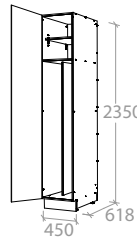

Tall Cabinet 450mm - 1 Door with Broom Split

Pure Silk	MCKLPSITCBS0450KX	$859.00
Decor	MCKLDECTCBS0450KX	$1,119.00
Classic	MCKLCLATCBS0450KX	$1,389.00

Door can be Left or Right Hand hinged