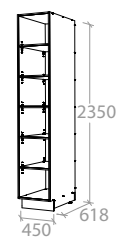

Tall Cabinet 450mm - Open Shelves

Pure Silk	MCKLPSITCOS0450KX	$819.00
Decor	MCKLDECTCOS0450KX	$1,079.00