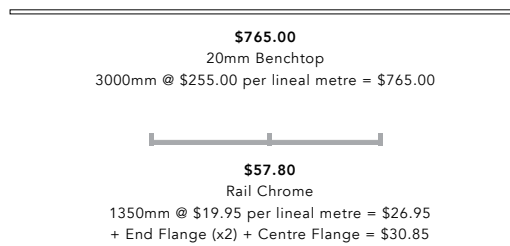

Total for Cabinets, Rail, Benchtop and Splashback as pictured from: **$5,540.80**
Overall Size: 2973 (W) x 2050 (H) x 610 (D) mm

For the full selection of modular laundry components see page 18.