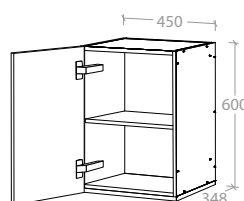

Wall Cabinet 450mm - 1 Door

Pure Silk	MCKLPSIWCXX4506XX	$359.00
Decor	MCKLDECWCXX4506XX	$379.00
Classic	MCKLCLAWCXX4506XX	$459.00

Door can be Left or Right Hand hinged