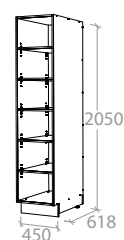

Tall Cabinet 450mm - Open Shelves

Pure Silk MCKLPSITCOS0450SX **$779.00**
Decor MCKLDECTCOS0450SX **$1,029.00**

● = This cabinet cannot be stretched, the dimensions are fixed