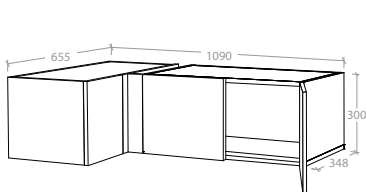

Blind Corner Wall Cabinet 1090 x 300mm

Pure Silk	MCKLPSIWCX1093XX	$479.00
Decor	MCKLDEWCX1093XX	$609.00
Classic	MCKLCLAWCX1093XX	$819.00