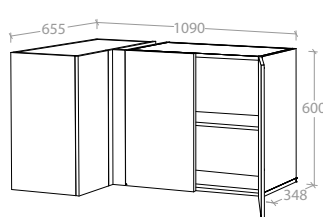

Blind Corner Wall Cabinet 1090 x 600mm

Pure Silk	MCKLPSIWCX1096XX	$569.00
Decor	MCKLDEWCX1096XX	$699.00
Classic	MCKLCLAWCX1096XX	$909.00