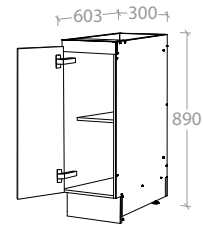

Floor Cabinet 300mm - 1 Door

Pure Silk	MCKLPSIFCXX0300XX	$349.00
Decor	MCKLDECFCXX0300XX	$399.00
Classic	MCKLCLAFXX0300XX	$489.00

Door can be Left or Right Hand hinged