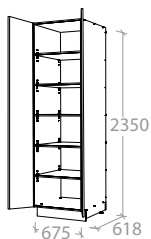

Tall Cabinet 675mm - 2 Doors

Pure Silk	MCKLPSITCXX0675KX	$909.00
Decor	MCKLDECTCXX0675KX	$1,169.00
Classic	MCKLCLATCXX0675KX	$1,439.00