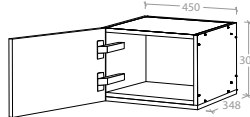

Wall Cabinets Finger Pull only

300mm High - To suit **2.1m** Ceiling

Wall Cabinet 400mm - 1 Door

Pure Silk	MCKLPSIWCXX4003XX	\$279.00
Decor	MCKLDECWCXX4003XX	\$309.00
Classic	MCKLCLAWCXX4003XX	\$389.00

Door can be Left or Right Hand hinged