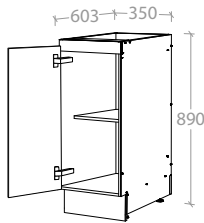

Door can be Left or Right Hand hinged

Floor Cabinet 300mm - 1 Door

Pure Silk	MCKLPSIFCXX0300XX	\$349.00
Decor	MCKLDECFCXX0300XX	\$399.00
Classic	MCKLCLAFXX0300XX	\$489.00

Door can be Left or Right Hand hinged