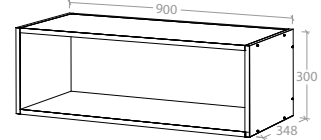

Open Shelf 900mm

Pure Silk MCKLPSIOSXX9003XX **$409.00**
Decor MCKLDECOSXX9003XX **$449.00**