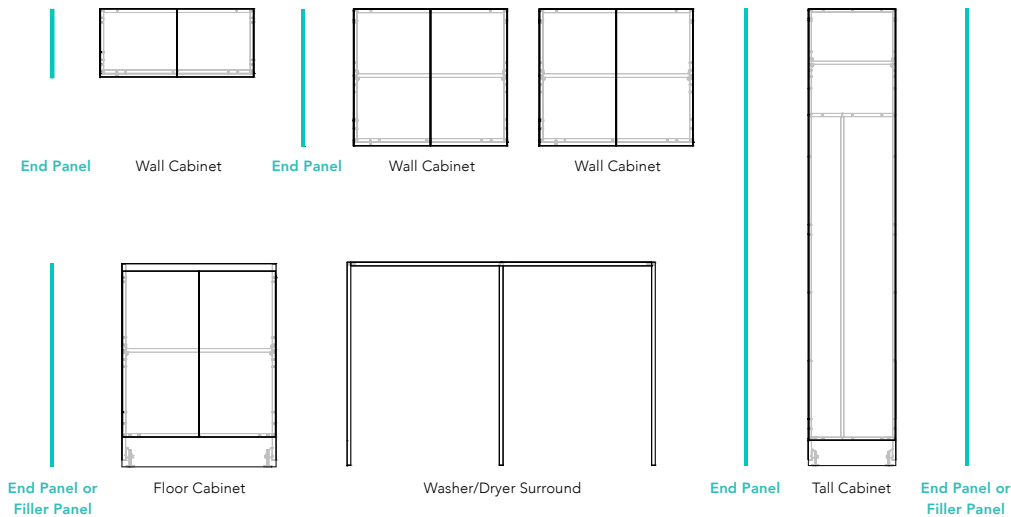

Individual cabinets arrive fully assembled and ready to install.

Cabinet Connectors make installation simple.

Adjustable metal feet are provided for easily adjusting cabinet levels. Adjustments can be made 30mm up or down.

✓ End Panels and Filler Panels

Where to use End Panels and Filler Panels in your Modular Laundry

Where to use End Panels:

- If the side of a cabinet is exposed (i.e. not next to another cabinet or against a wall).