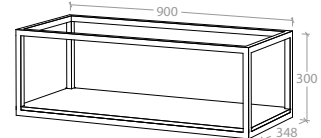

Vogue MCKLVGOSXX6753XX **\$749.00**

Vogue Metal Frame Open Shelf 900mm

Vogue MCKLVGOSXX9003XX **\$769.00**

Tall Cabinets

Push-to-open or Handle options

Standard Height 2050mm - To suit **2.1m** Ceiling and above