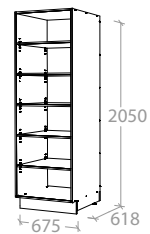

Tall Cabinet 675mm - Open Shelves

Pure Silk	MCKLPSITCOS0675SX	$819.00
Decor	MCKLDECTCOS0675SX	$1,079.00

King Height 2350mm - To suit **2.4m** Ceiling and above