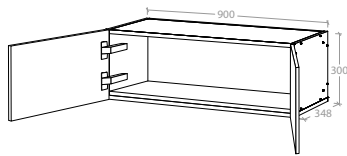

Wall Cabinet 450mm - 1 Door

Pure Silk	MCKLPSIWCXX4503XX	\$329.00
Decor	MCKLDECWCXX4503XX	\$359.00
Classic	MCKLCLAWCXX4503XX	\$439.00

Door can be Left or Right Hand hinged

Wall Cabinet 675mm - 2 Doors

Pure Silk	MCKLPSIWCXX6753XX	\$409.00
Decor	MCKLDECWCXX6753XX	\$439.00
Classic	MCKLCLAWCXX6753XX	\$539.00