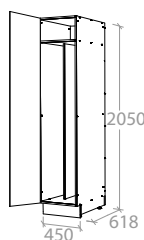

Tall Cabinet 450mm - 1 Door with Broom Split

Pure Silk MCKLPSITCBS0450SX **$819.00**
Decor MCKLDECTCBS0450SX **$1,079.00**
Classic MCKLCLATCBS0450SX **$1,339.00**

Door can be Left or Right Hand hinged