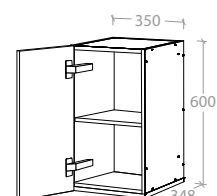

Wall Cabinet 350mm - 1 Door

Pure Silk	MCKLPSIWCXX3506XX	$279.00
Decor	MCKLDECWCXX3506XX	$299.00
Classic	MCKLCLAWCXX3506XX	$379.00

Door can be Left or Right Hand hinged