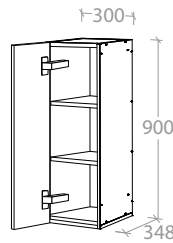

Wall Cabinet 300mm - 1 Door

Pure Silk	MCKLPSIWCXX3009XX	$289.00
Decor	MCKLDECWCXX3009XX	$319.00
Classic	MCKLCLAWCXX3009XX	$459.00

Door can be Left or Right Hand hinged