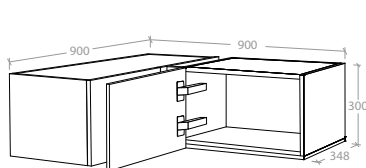

Corner Wall Cabinets

Corner Wall Cabinet 900 x 300mm

Pure Silk	MCKLPSIWCCX9003XX	$479.00
Decor	MCKLDEWCX9003XX	$609.00
Classic	MCKLCLAWCCX9003XX	$819.00