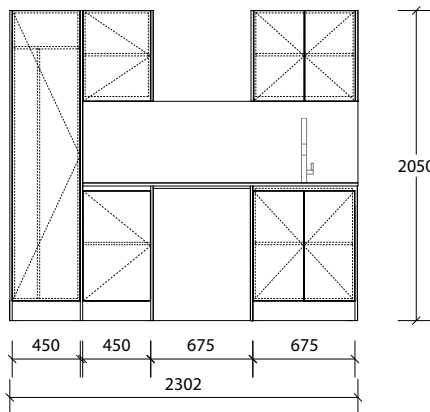

Right Hand Configuration

Choose From