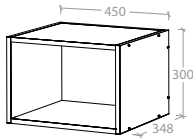

Corner Wall Cabinet Top View

Blind Corner Wall Cabinet Top View

Open Shelves

300mm High - To suit Wall Cabinets

Open Shelf 450mm

Pure Silk MCKLPSIOSXX4503XX **\$309.00**
 Decor MCKLDECOSXX4503XX **\$329.00**