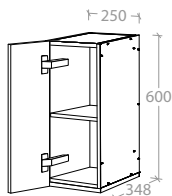

600mm High - To suit **2.1m** Ceiling and above

Wall Cabinet 250mm - 1 Door

Pure Silk	MCKLPSIWCXX2506XX	\$249.00
Decor	MCKLDECWCXX2506XX	\$269.00
Classic	MCKLCLAWCXX2506XX	\$349.00

Door can be Left or Right Hand hinged