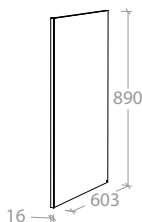

MCKLXXXWEPX0600XX

\$59.00

Wall End Panel 900mm

MCKLXXXWEPX0900XX

\$69.00

Base End Panel 890mm

MCKLXXXBEPX0890XX

\$119.00