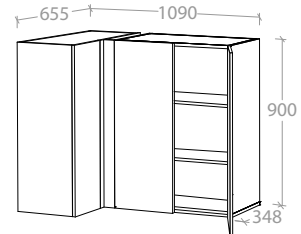

Blind Corner Wall Cabinet 1090 x 900mm