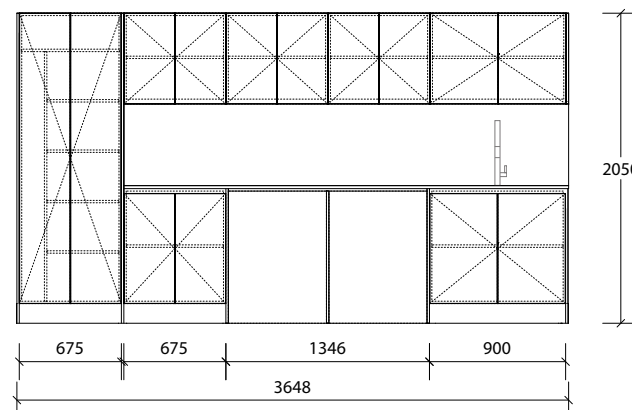

At the end of each code please add an L or R for sink side.
L = Left hand Sink, R = Right hand Sink.

3650mm Package

Left Hand Configuration

Right Hand Configuration

Style:	Code:	From:
Pure Silk	LDRYPSIPXXX3650S	\$5,669.00
Decor	LDRYDECPXXX3650S	\$6,089.00
Decor Open Shelves	LDRYDECPOSX3650S	\$7,489.00
Classic	LDRYCLAPXXX3650S	\$7,389.00
Classic Open Shelves	LDRYCLAPOSX3650S	\$8,799.00
Vogue Metal Shelves	LDRYVOGPOSX3650S	\$10,029.00