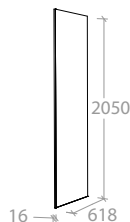

MCKLXXXWEPX0600XX

\$59.00

Wall End Panel 900mm

MCKLXXXWEPX0900XX

\$69.00

Base End Panel 890mm

MCKLXXXBEPX0890XX

\$119.00