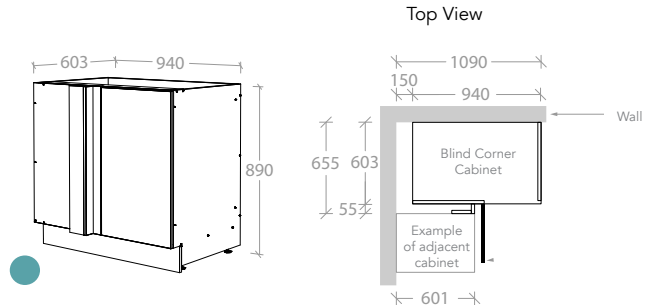

Blind Corner Floor Cabinet 1090mm