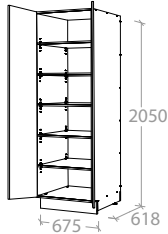

● = This cabinet cannot be stretched, the dimensions are fixed

Tall Cabinets Push-to-open or Handle options

Standard Height 2050mm - To suit **2.1m** Ceiling and above

Tall Cabinet 675mm - 2 Doors

Pure Silk	MCKLPSITCXX0675SX	\$859.00
Decor	MCKLDECTCXX0675SX	\$1,119.00
Classic	MCKLCLATCXX0675SX	\$1,389.00