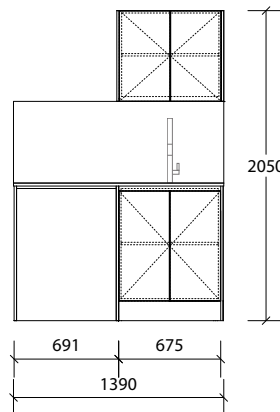

Right Hand Configuration

Choose From

- P Pure Silk
- D Decor
- C Classic
- V Vogue

Style:	Code:	From:	Included in this package:	
Pure Silk	LDRYPSIPXXX1400S	$1,999.00	Floor Cabinet 675mm	Single Washer/Dryer Surround
Decor	LDRYDECPXXX1400S	$2,059.00	Wall Cabinet 675mm	Benchtop 1390mm
Decor Open Shelves	LDRYDECPOSX1400S	$2,399.00	Base End Panel	Splashback 1390mm
Classic	LDRYCLAPXXX1400S	$2,669.00	Wall End Panel 600mm (x2)	
Classic Open Shelves	LDRYCLAPOSX1400S	$3,009.00		
Vogue Metal Shelves	LDRYVOGPOSX1400S	$3,319.00		

At the end of each code please add an L or R for sink side.
L = Left hand Sink, R = Right hand Sink.

Please Note: The Cut Out Service for your sink and/or tap hole ($155.00) is not included in the price of the package.