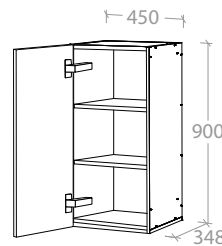

Door can be Left or Right Hand hinged

Wall Cabinet 450mm - 1 Door

Pure Silk	MCKLPSIWCXX4509XX	\$389.00
Decor	MCKLDECWCXX4509XX	\$419.00
Classic	MCKLCLAWCXX4509XX	\$569.00

Door can be Left or Right Hand hinged