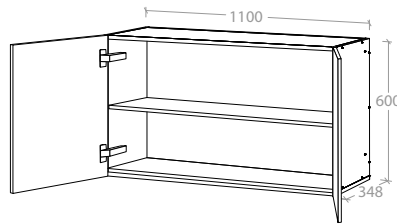

600mm High - To suit **2.1m** Ceiling and above

Wall Cabinet 900mm - 2 Doors

Pure Silk	MCKLPSIWCXX9006XX	\$509.00
Decor	MCKLDECWCXX9006XX	\$529.00
Classic	MCKLCLAWCXX9006XX	\$659.00

Wall Cabinet 1100mm - 2 Doors