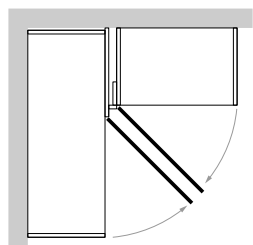

Corner Wall Cabinet Top View

Blind Corner Wall Cabinet Top View

Open Shelves

300mm High - To suit Wall Cabinets

Open Shelf 450mm

Pure Silk MCKLPSIOSXX4503XX **\$309.00**
 Decor MCKLDECOSXX4503XX **\$329.00**