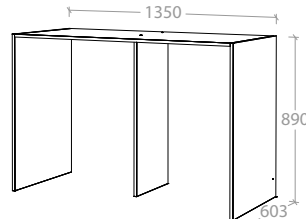

Washing Machine/Dryer Surround - Double

1350	MCKLXXXWSD1350XX	$309.00
1366	MCKLXXXWSD1366XX	$309.00

Wall Cabinets Finger Pull only

300mm High - To suit **2.1m** Ceiling

Pure Silk	MCKLPSIWCXX2503XX	$219.00
Decor	MCKLDECWCXX2503XX	$249.00
Classic	MCKLCLAWCXX2503XX	$329.00

Door can be Left or Right Hand hinged

Pure Silk	MCKLPSIWCXX3003XX	$229.00
Decor	MCKLDECWCXX3003XX	$259.00
Classic	MCKLCLAWCXX3003XX	$339.00

Door can be Left or Right Hand hinged

Pure Silk	MCKLPSIWCXX3503XX	$249.00
Decor	MCKLDECWCXX3503XX	$279.00
Classic	MCKLCLAWCXX3503XX	$359.00

Door can be Left or Right Hand hinged

● = This cabinet cannot be stretched, the dimensions are fixed