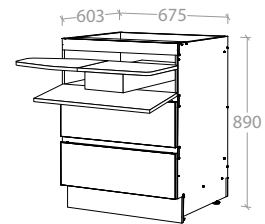

Emergency Swivel Ironing Board

Floor Cabinet 450mm - 2 Drawers with Emergency Swivel Ironing Board

Pure Silk	MCKLPSIDC310450XX	\$739.00
Decor	MCKLDECDC310450XX	\$929.00
Classic	MCKLCLADC310450XX	\$1,109.00
Vogue	MCKLVGDC310450XX	\$1,609.00