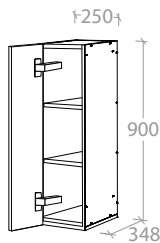

900mm High - To suit **2.4m** Ceiling and above

Wall Cabinet 250mm - 1 Door

Pure Silk	MCKLPSIWCXX2509XX	$279.00
Decor	MCKLDECWCXX2509XX	$309.00
Classic	MCKLCLAWCXX2509XX	$449.00

Door can be Left or Right Hand hinged