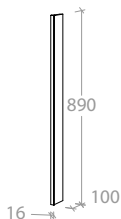

Tall End Panel 2050mm

MCKLXXXTEPX2050SX

\$199.00

Tall End Panel 2350mm

MCKLXXXTEPX2350KX

\$229.00

Base Filler Panel 890mm

MCKLXXXBFPX0890XX