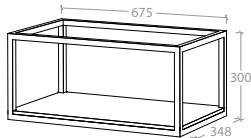

Vogue Metal Frame Open Shelf 675mm

Vogue MCKLVGOSXX6753XX **$749.00**