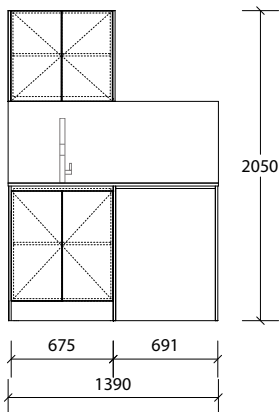

1400mm Package

Left Hand Configuration