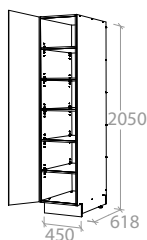

Vogue MCKLVGOSXX6753XX **\$749.00**

Vogue Metal Frame Open Shelf 900mm

Vogue MCKLVGOSXX9003XX **\$769.00**

Tall Cabinets

Push-to-open or Handle options

Standard Height 2050mm - To suit **2.1m** Ceiling and above