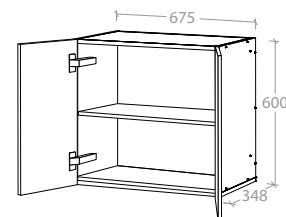

Wall Cabinet 675mm - 2 Doors

Pure Silk	MCKLPSIWCXX6756XX	$439.00
Decor	MCKLDECWCXX6756XX	$459.00
Classic	MCKLCLAWCXX6756XX	$569.00