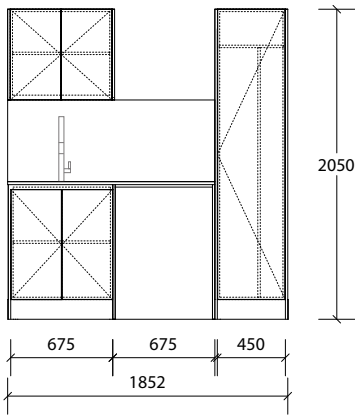

1850mm Package

Left Hand Configuration