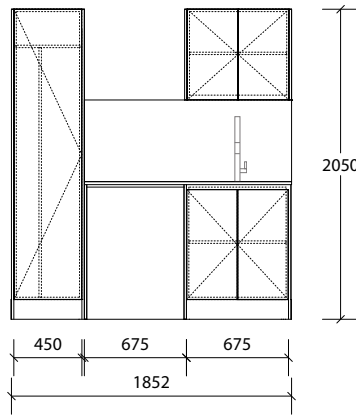

1850mm Package

Left Hand Configuration

Right Hand Configuration

Choose From

- P Pure Silk
- D Decor
- C Classic
- V Vogue

Style:	Code:	From:	Included in this package:
Pure Silk	LDRYPSIPXXX1850S	\$3,089.00	Floor Cabinet 675mm Wall Cabinet 675mm Tall Broom Cabinet 450mm Base End Panel Wall End Panel 600mm (x2)
Decor	LDRYDECPXXX1850S	\$3,389.00	Tall End Panel 2050mm (x2) Single Washer/Dryer Surround
Decor Open Shelves	LDRYDECPOSX1850S	\$3,729.00	Benchtop 1350mm
Classic	LDRYCLAPXXX1850S	\$4,219.00	Splashback 1350mm
Classic Open Shelves	LDRYCLAPOSX1850S	\$4,559.00	
Vogue Metal Shelves	LDRYVOGPOSX1850S	\$4,869.00	