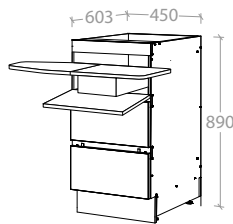

Emergency Swivel Ironing Board

Floor Cabinet 450mm - 2 Drawers with Emergency Swivel Ironing Board

Pure Silk	MCKLPSIDC310450XX	\$739.00
Decor	MCKLDECDC310450XX	\$929.00
Classic	MCKLCLADC310450XX	\$1,109.00
Vogue	MCKLVGDC310450XX	\$1,609.00