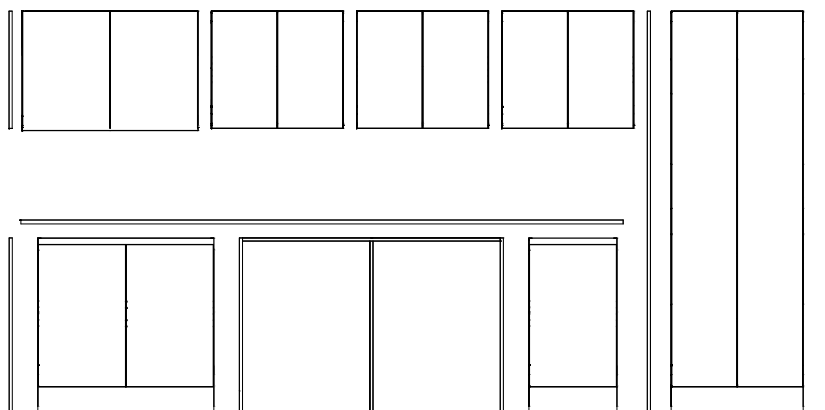

Plan Your Layout

Option 1 - Modular Laundry

Design your own laundry layout. Select from a range of cabinet and benchtop options to design the perfect laundry space. See the full Modular Laundry collection on pages 18-26.

- ✓ Maximum design flexibility.
- ✓ Cabinets, End Panels, Benchtop and Splashback are sold separately.
- ✓ Available in all 4 Laundry Styles.
- ✓ Cabinets come assembled and ready for installation.
- ✓ Some cabinets can be stretched to suit the width you need.
- ✓ 2 Height options, 2050mm and 2350mm.

Option 2 - Laundry Package

Select from one of our pre-designed Laundry Packages. All of our packages include the cabinetry, benchtop and splashback. See our range of Laundry Packages on pages 27-29.