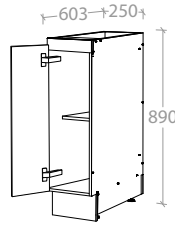

Floor Cabinets Bevel-Grip Finger Pull or Handle options

Most of our modular cabinets can be stretched in width for wall-to-wall applications.

Cabinets with a teal dot cannot be stretched

For pricing and details see page 26.

Floor Cabinet 250mm - 1 Door

Pure Silk	MCKLPSIFCXX0250XX	$339.00
Decor	MCKLDECFCXX0250XX	$389.00
Classic	MCKLCLAFXX0250XX	$479.00

Door can be Left or Right Hand hinged