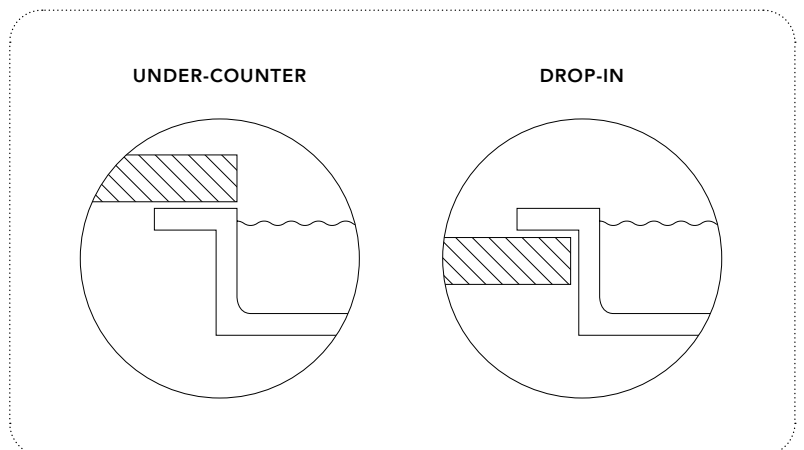

Sinks

CLOVELLY ROUND SINK

460mm diameter x 180mm, 20L Capacity
304 Grade Stainless Steel
Stainless Steel basket waste included
Drop in or Under-Counter
Minimum Cabinet width: 480mm
SINKCLO430SS
From: $199.00

CLOVELLY SMALL RECTANGULAR SINK

380 x 440 x 210mm, 25L Capacity
304 Grade Stainless Steel
Stainless Steel basket waste included
Drop in or Under-Counter
Minimum Cabinet width: 515mm
SINKCLO3844SS
From: $379.00

CLOVELLY LARGE RECTANGULAR SINK

540 x 440 x 210mm, 38L Capacity
304 Grade Stainless Steel
Stainless Steel basket waste included
Drop in or Under-Counter
Minimum Cabinet width: 675mm
SINKCLO5444SS
From: $449.00

BELLEVUE LARGE RECTANGULAR SINK

770 x 485 x 225mm, 43L Capacity
Matte Black Granite Composite
Stainless Steel basket waste included
Drop-In application only
Minimum Cabinet width: 800mm
SINKBEL7748BK
From: $599.00