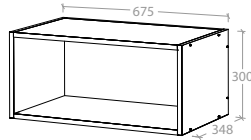

Corner Wall Cabinet Top View

Blind Corner Wall Cabinet Top View

Open Shelves

300mm High - To suit Wall Cabinets

Open Shelf 450mm

Pure Silk MCKLPSIOSXX4503XX **\$309.00**
 Decor MCKLDECOSXX4503XX **\$329.00**