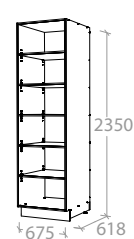

Tall Cabinet 675mm - Open Shelves

Pure Silk	MCKLPSITCOS0675KX	$859.00
Decor	MCKLDECTCOS0675KX	$1,119.00