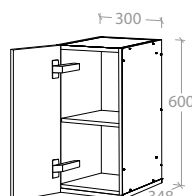

600mm High - To suit **2.1m** Ceiling and above

Wall Cabinet 250mm - 1 Door

Pure Silk	MCKLPSIWCXX2506XX	\$249.00
Decor	MCKLDECWCXX2506XX	\$269.00
Classic	MCKLCLAWCXX2506XX	\$349.00

Door can be Left or Right Hand hinged