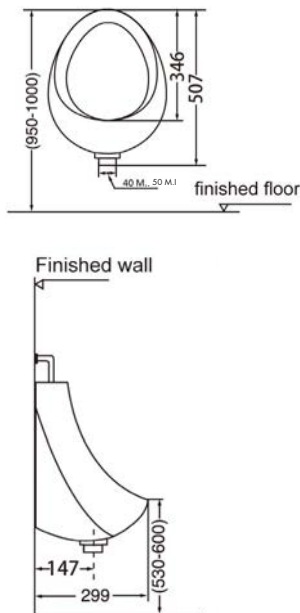

5 Year Warranty

Gentle Surface

ACRYLIC BABY BATH 80 X 45

INSET ACRYLIC BABY BATH

Product Code: 806600 | **Price:** \$914

Material: Sanitary Grade Acrylic

Waste required: 40mm no overflow

Waste position: End

Tap Hole Available: One or none

Made in Europe 

Specifications: Below.

LINE DRAWINGS

LEON CERAMIC URINAL - TOP INLET & BOTTOM OUTLET

TEIDE CERAMIC URINAL TOP OR BACK INLET CONCEALED WASTE OUTLET

ACRYLIC BABY BATH 80 X 45 INSET