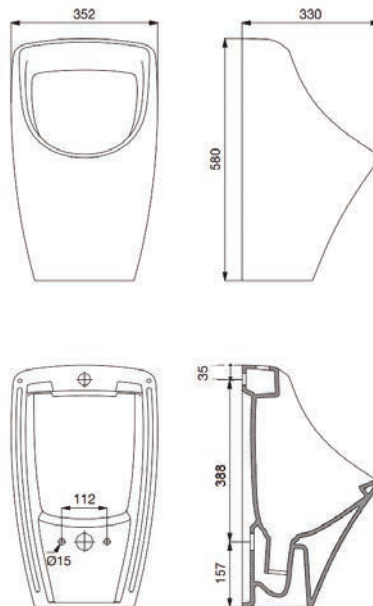

5 Year Warranty

Gentle Surface

ACRYLIC BABY BATH 80 X 45

INSET ACRYLIC BABY BATH

Product Code: 806600 | **Price:** \$914

Material: Sanitary Grade Acrylic

Waste required: 40mm no overflow

Waste position: End

Tap Hole Available: One or none

Made in Europe 

Specifications: Below.

LINE DRAWINGS

LEON CERAMIC URINAL - TOP INLET & BOTTOM OUTLET

TEIDE CERAMIC URINAL TOP OR BACK INLET CONCEALED WASTE OUTLET

ACRYLIC BABY BATH 80 X 45 INSET