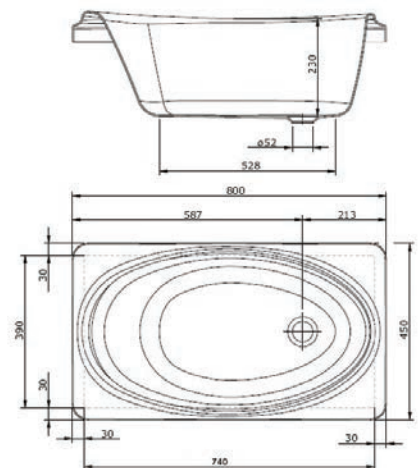

Tap Hole Available: One or none

Made in Europe 

Specifications: Below.

LINE DRAWINGS

LEON CERAMIC URINAL - TOP INLET & BOTTOM OUTLET

TEIDE CERAMIC URINAL TOP OR BACK INLET CONCEALED WASTE OUTLET

ACRYLIC BABY BATH 80 X 45 INSET