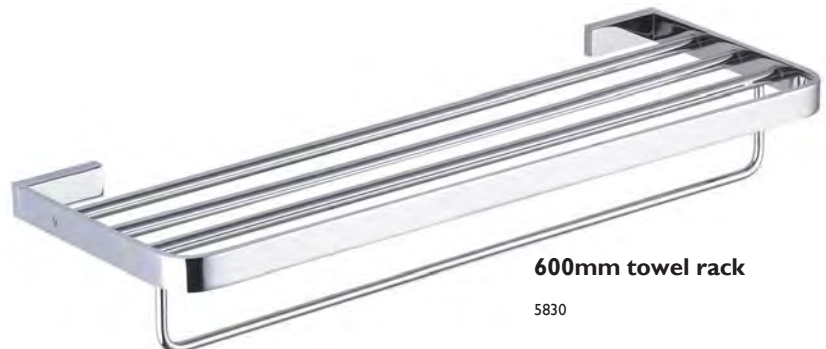

9901

300mm towel bar

5835

600mm glass shelf

5837

Constructed from solid brass, Inis bathroom accessories are quality pieces of bathroom furniture. Inis accessories feature simple clean lines and soft delicate curves. Inis accessories offer great versatility and will complement most mixers and tapware.

Available in: **Chrome | Black & Chrome | Brushed Nickel**

600mm & 800mm single towel rail

5833 & 5834

wall mounted toilet brush

9903

600mm & 800mm double towel rail

5831BL & 5832BL

toothbrush tumbler

9902

600mm towel rack

5830

Inis Solid Brass Bathroom Shelf range

5902BL INIS 300mm SHELF & TWIN TOILET ROLL HOLDER

5901 INIS 300mm SHELF

5903 INIS 300mm SLOTTED SHELF & TOWEL BAR

5904 INIS 400mm SLOTTED SHELF