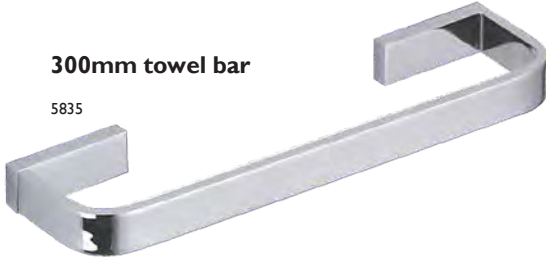

**Available in: Chrome|MatteBlack|BrushedNickel|GunMetal|Chrome&Black**

600mm & 800mm double towel rails

7831 & 7832

toilet roll holder

5836BL

robe hook

9904

soap basket

9901

300mm towel bar

5835

600mm glass shelf

5837

Constructed from solid brass, Inis bathroom accessories are quality pieces of bathroom furniture. Inis accessories feature simple clean lines and soft delicate curves. Inis accessories offer great versatility and will complement most mixers and tapware.