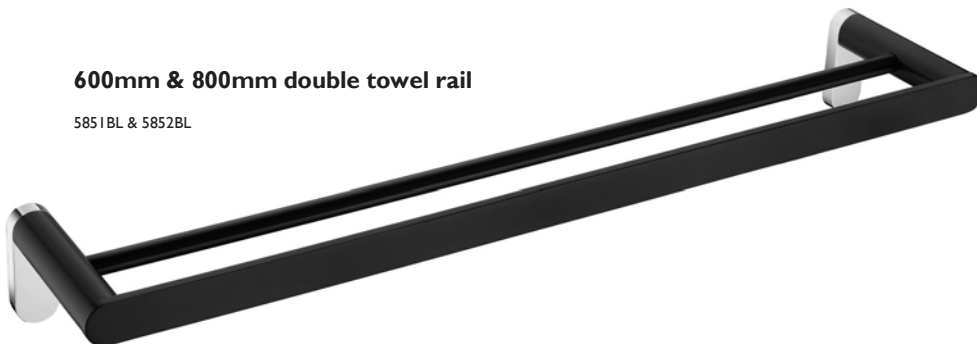

600mm & 800mm double towel rail

5851BL & 5852BL