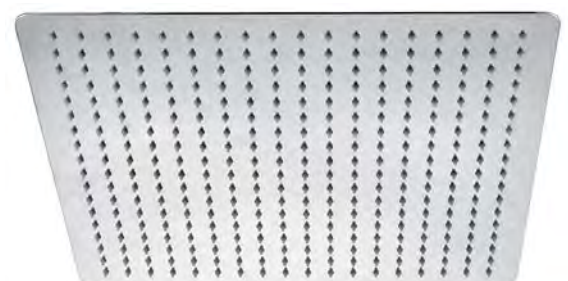

square overhead shower 400mm

10507
WELS REG. S12375
3 STAR 9 LPM
ALSO AVAILABLE IN 250mm & 300mm