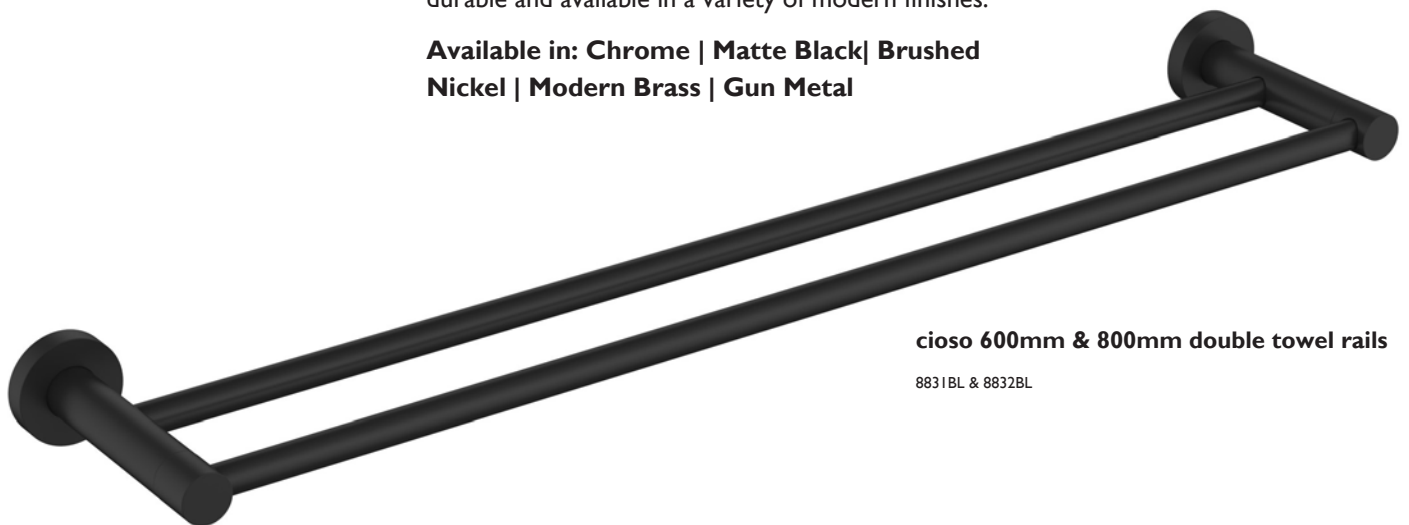

cirna toilet roll holder
5876BL

cirna soap basket
5877

cioso 600mm & 800mm double towel rails
8831BL & 8832BL