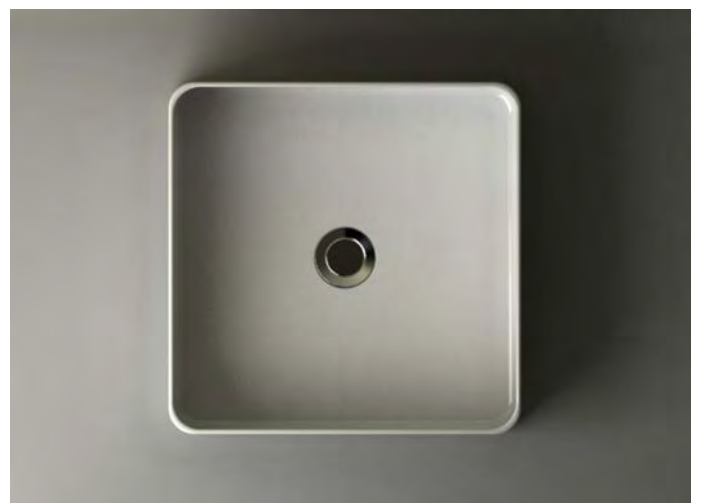

I2002 ZOYA 400mm x 120mm SQUARE GLOSS WHITE COUNTER TOP BASIN

Millennium's Ultra Fine Basin range feature basins that have ultra fine, thin walls that meet the bench top at ninety degrees. This allows for a clean, neat connection to the bench top. Finesa, Akemi & Zoya are generously proportioned basins that offer a luxurious look when paired with modern full depth vanity units. Note, plug & wastes not included with basins.

Finesa available in: Gloss White | Matte Black

Akemi & Zoya available in: Gloss White