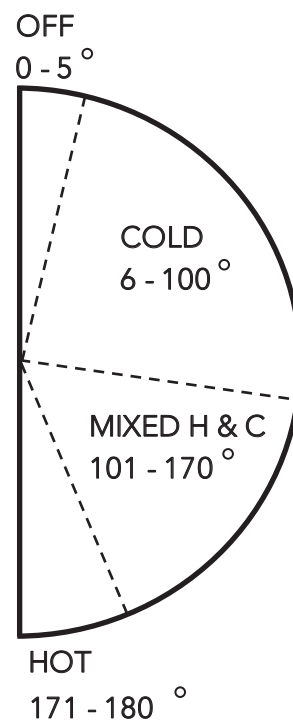

Introducing Millennium's progressive mixer technology. Minimalist styling along with smooth and easy functionality reflect today's modern trends. Unlike traditional mixers, with the Millennium progressive mixer there is no need to pull out and turn the mixer handle to operate it. Simply turn the mixer handle clockwise to the water temperature that you desire.

Available in three styles.
Available in: Chrome | Matte Black |
Brushed Nickel | Modern Brass | Gun Metal