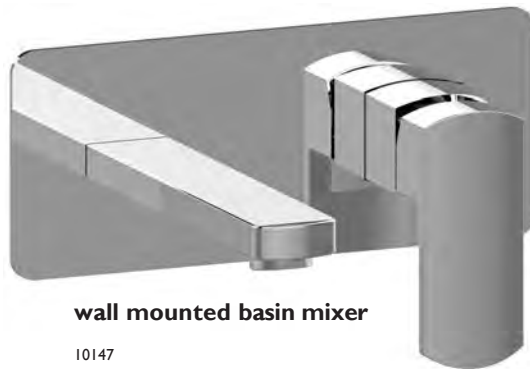

wall mounted basin mixer

10147
WELS REG. T38414
5 STAR 5 LPM