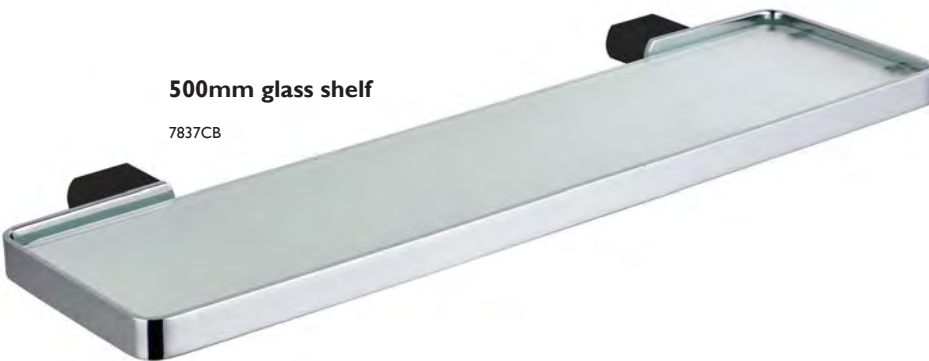

*Finesa accessories minimalist round shape is timeless and will keep this range relevant for decades. The two-piece wall mount allows two tone colours that are perfectly in sync with Finesa and Akemi mixer colour options. Solid brass construction, including the mounting bracket, ensure a very long life for this superb product*

7838NP

500mm glass shelf

7837CB

wall mounted toilet brush

7840

600mm & 800mm single towel rails

7833BL & 7834BL

*Zoya accessories are a prime example of today's beautiful contemporary design aesthetic. A very modern new style that perfectly match Millennium's recently released Zoya mixer range. Solid brass construction ensure that this product will stand the test of time.*