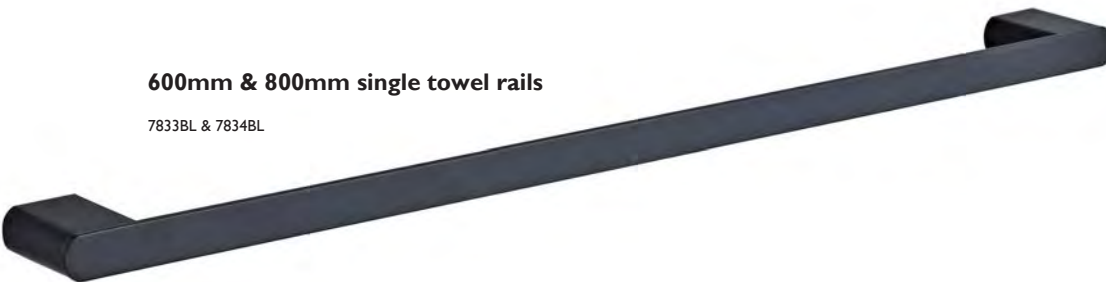

7838NP

500mm glass shelf

7837CB

wall mounted toilet brush

7840

600mm & 800mm single towel rails

7833BL & 7834BL

*Zoya accessories are a prime example of today's beautiful contemporary design aesthetic. A very modern new style that perfectly match Millennium's recently released Zoya mixer range. Solid brass construction ensure that this product will stand the test of time.*