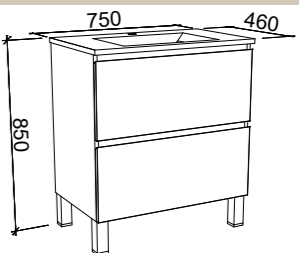

## NEVADA PLUS 750mm

Wall Hung

Floor Standing

On Legs

CABINET WITH	SKU	RRP	CABINET WITH	SKU	RRP	CABINET WITH	SKU	RRP
Regal Mineral Composite Top	NEVP-V-750-C-REG-W	\$1,547	Regal Mineral Composite Top	NEVP-V-750-C-REG-F	\$1,723	Regal Mineral Composite Top	NEVP-V-750-C-REG-L	\$1,908
Stadium Mineral Composite Top	NEVP-V-750-C-STD-W	\$1,547	Stadium Mineral Composite Top	NEVP-V-750-C-STD-F	\$1,723	Stadium Mineral Composite Top	NEVP-V-750-C-STD-L	\$1,908
Alpha Ceramic Top	NEVP-V-750-C-APH-W	\$1,444	Alpha Ceramic Top	NEVP-V-750-C-APH-F	\$1,629	Alpha Ceramic Top	NEVP-V-750-C-APH-L	\$1,823
Haven Matt Dolomite Top	NEVP-V-750-C-HVN-W	\$1,638	Haven Matt Dolomite Top	NEVP-V-750-C-HVN-F	\$1,823	Haven Matt Dolomite Top	NEVP-V-750-C-HVN-L	\$2,018
20mm SilkSurface Top with White Gloss Ceramic Above Counter Basin	NEVP-V-750-C-SSA-W	\$1,964	20mm SilkSurface Top with White Gloss Ceramic Above Counter Basin	NEVP-V-750-C-SSA-F	\$2,055	20mm SilkSurface Top with White Gloss Ceramic Above Counter Basin	NEVP-V-750-C-SSA-L	\$2,249
20mm SilkSurface Top with White Gloss Ceramic Under Counter Basin	NEVP-V-750-C-SSU-W	\$2,253	20mm SilkSurface Top with White Gloss Ceramic Under Counter Basin	NEVP-V-750-C-SSU-F	\$2,345	20mm SilkSurface Top with White Gloss Ceramic Under Counter Basin	NEVP-V-750-C-SSU-L	\$2,540
No Top	NEVP-VCO-750-C-X-W	\$1,136	No Top	NEVP-VCO-750-C-X-F	\$1,359	No Top	NEVP-VCO-750-C-X-L	\$1,421