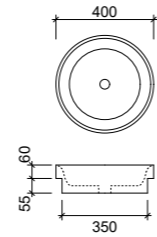

Ceramic Basins Continued

Radius Inset White

Offset or wall mounted tapware required

WG RAD-BS-400-WG-S

WM RAD-BS-400-WM-U