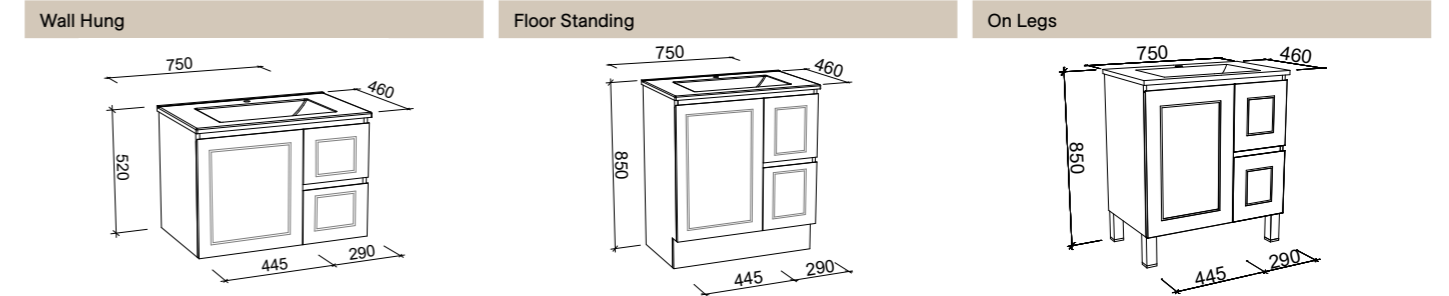

NEVADA CLASSIC 750mm

CABINET WITH	SKU	RRP	CABINET WITH	SKU	RRP	CABINET WITH	SKU	RRP
Regal Mineral Composite Top	NVC-V-750-C-REG-W	$1,358	Regal Mineral Composite Top	NVC-V-750-C-REG-F	$1,447	Regal Mineral Composite Top	NVC-V-750-C-REG-L	$1,631
Stadium Mineral Composite Top	NVC-V-750-C-STD-W	$1,358	Stadium Mineral Composite Top	NVC-V-750-C-STD-F	$1,447	Stadium Mineral Composite Top	NVC-V-750-C-STD-L	$1,631
Alpha Ceramic Top	NVC-V-750-C-APH-W	$1,243	Alpha Ceramic Top	NVC-V-750-C-APH-F	$1,338	Alpha Ceramic Top	NVC-V-750-C-APH-L	$1,531
Haven Matt Dolomite Top	NVC-V-750-C-HVN-W	$1,437	Haven Matt Dolomite Top	NVC-V-750-C-HVN-F	$1,531	Haven Matt Dolomite Top	NVC-V-750-C-HVN-L	$1,725
20mm SilkSurface Top with White Gloss Ceramic Above Counter Basin	NVC-V-750-C-SSA-W	$1,952	20mm SilkSurface Top with White Gloss Ceramic Above Counter Basin	NVC-V-750-C-SSA-F	$2,101	20mm SilkSurface Top with White Gloss Ceramic Above Counter Basin	NVC-V-750-C-SSA-L	$2,295
20mm SilkSurface Top with White Gloss Ceramic Under Counter Basin	NVC-V-750-C-SSU-W	$2,242	20mm SilkSurface Top with White Gloss Ceramic Under Counter Basin	NVC-V-750-C-SSU-F	$2,390	20mm SilkSurface Top with White Gloss Ceramic Under Counter Basin	NVC-V-750-C-SSU-L	$2,584
No Top	NVC-VCO-750-C-X-W	$1,091	No Top	NVC-VCO-750-C-X-F	$1,185	No Top	NVC-VCO-750-C-X-L	$1,417

NOTE: Refer to pages 58 - 62 for suitable handles.