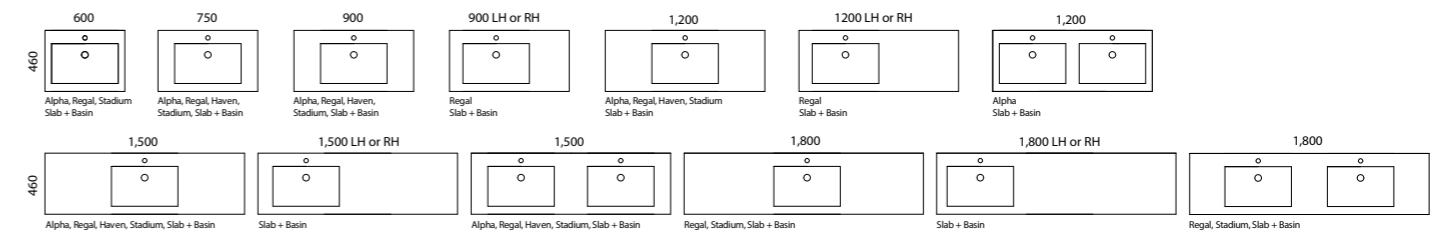

Available in wall hung, floor standing and on legs.

- Top options include:
  - 20mm integrated tops - Alpha\*, Regal, Stadium or Haven\*
  - 20mm SilkSurface slab top with above or under counter basin/s