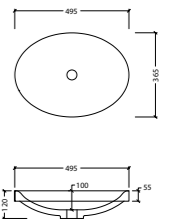

Mineral Composite Basins

Coast Inset White

Offset or wall mounted tapware required

WG COA-BS-495-WG-U