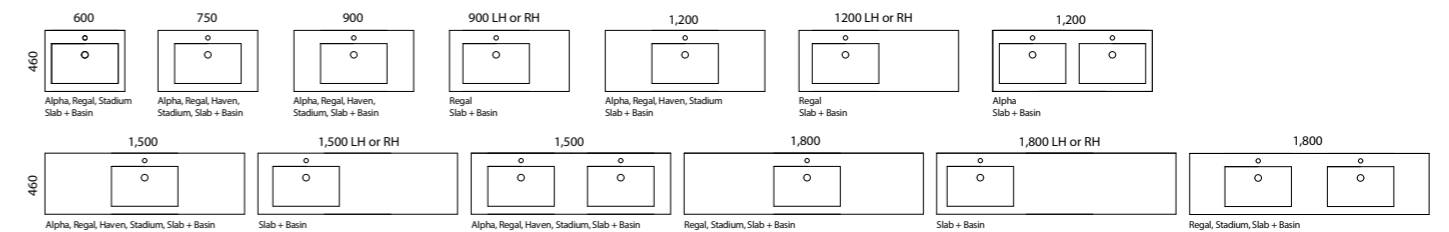

Available in wall hung, floor standing and on legs.

- Top options include:
  - 20mm integrated tops - Alpha\*, Regal, Stadium or Haven\*
  - 20mm SilkSurface slab top with above or under counter basin/s
- Cabinet options include:
  - Painted only
- See pages 58 - 62 for applicable handles