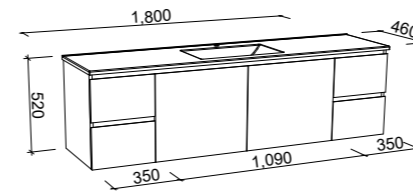

NEVADA 1800mm CENTRE BOWL

Wall Hung