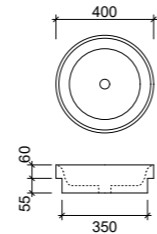

Radius Inset Black

Offset or wall mounted tapware required

BKM RAD-BS-400-BKM-U