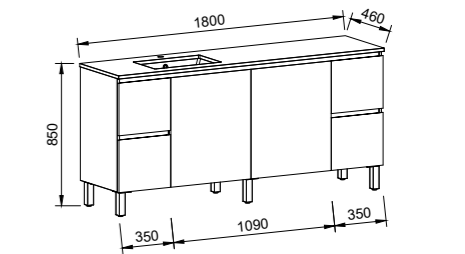

On Legs

CABINET WITH	SKU	RRP	CABINET WITH	SKU	RRP	CABINET WITH	SKU	RRP
20mm SilkSurface Top with White Gloss Above Counter Ceramic Basin Left-hand Offset	NEV-V-1800-L-SSA-W	$3,299	20mm SilkSurface Top with White Gloss Above Counter Ceramic Basin Left-hand Offset	NEV-V-1800-L-SSA-F	$3,389	20mm SilkSurface Top with White Gloss Above Counter Ceramic Basin Left-hand Offset	NEV-V-1800-L-SSA-L	$3,680
20mm SilkSurface Top with White Gloss Under Counter Ceramic Basin Left-hand Offset	NEV-V-1800-L-SSU-W	$3,589	20mm SilkSurface Top with White Gloss Under Counter Ceramic Basin Left-hand Offset	NEV-V-1800-L-SSU-F	$3,678	20mm SilkSurface Top with White Gloss Under Counter Ceramic Basin Left-hand Offset	NEV-V-1800-L-SSU-L	$3,969
No Top Left-hand Offset	NEV-VCO-1800-L-X-W	$1,467	No Top Left-hand Offset	NEV-VCO-1800-L-X-F	$1,605	No Top Left-hand Offset	NEV-VCO-1800-L-X-L	$1,893

NOTE: Right-hand offset also available. Order by replacing **-L-** with **-R-** in the relevant SKU.

1TH standard on all integrated tops on the Nevada range unless specified otherwise at the time of ordering.