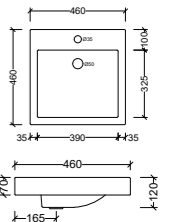

Cove Grand Inset White

With tap landing

WG COV-BS-460-WG-U

If you are purchasing a vanity that includes a slab top and ceramic basin	SKU	RRP
Choose any White Gloss (WG) Ceramic basin		Included in Package Price
Upgrade to a White Matt, Black Matt or Coloured Ceramic basin, or Mineral Composite basin (per basin)	UPG-OPT-BASCOLOUR	$152
Upgrade to a Stainless Steel Basin (per basin)	UPG-OPT-STAINLESS	$374
Supplying your own counter basin? Reduce price by $130 per basin		

WG - White Gloss | **WM** - White Matt | **BKM** - Black Matt | **ANT** - Anthracite | **GM** - Grey Matt | **LGM** - Light Grey Matt | **PM** - Pink Matt | **BG** - Brushed Gold | **BN** - Brushed Nickel