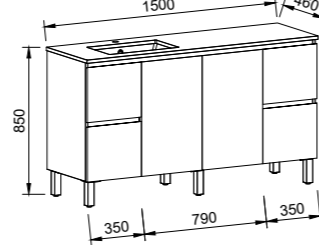

On Legs

CABINET WITH	SKU	RRP	CABINET WITH	SKU	RRP	CABINET WITH	SKU	RRP
20mm SilkSurface Top with White Gloss Above Counter Ceramic Basin Left-hand Offset	NEV-V-1500-L-SSA-W	$2,915	20mm SilkSurface Top with White Gloss Above Counter Ceramic Basin Left-hand Offset	NEV-V-1500-L-SSA-F	$2,993	20mm SilkSurface Top with White Gloss Above Counter Ceramic Basin Left-hand Offset	NEV-V-1500-L-SSA-L	$3,284
20mm SilkSurface Top with White Gloss Under Counter Ceramic Basin Left-hand Offset	NEV-V-1500-L-SSU-W	$3,205	20mm SilkSurface Top with White Gloss Under Counter Ceramic Basin Left-hand Offset	NEV-V-1500-L-SSU-F	$3,283	20mm SilkSurface Top with White Gloss Under Counter Ceramic Basin Left-hand Offset	NEV-V-1500-L-SSU-L	$3,574
No Top Left-hand Offset	NEV-VCO-1500-L-X-W	$1,301	No Top Left-hand Offset	NEV-VCO-1500-L-X-F	$1,441	No Top Left-hand Offset	NEV-VCO-1500-L-X-L	$1,729

NOTE: Right-hand offset also available. Order by replacing **-L-** with **-R-** in the relevant SKU.