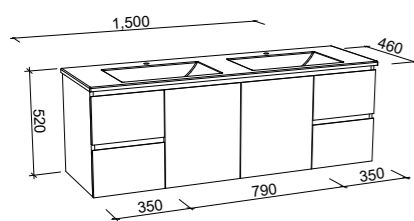

NEVADA 1500mm DOUBLE BOWL

Wall Hung