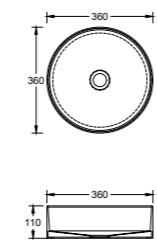

Stainless Steel Basins

Luxe Brushed Gold

BG LUX-BS-360-BG-U

(Including waste)