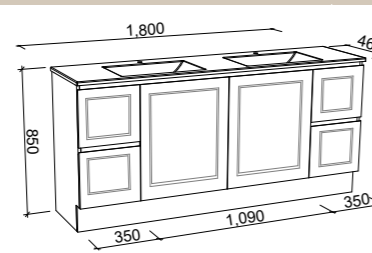

Floor Standing