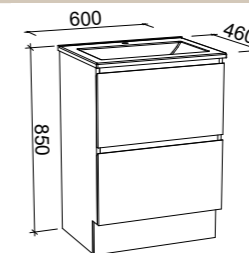

Floor Standing