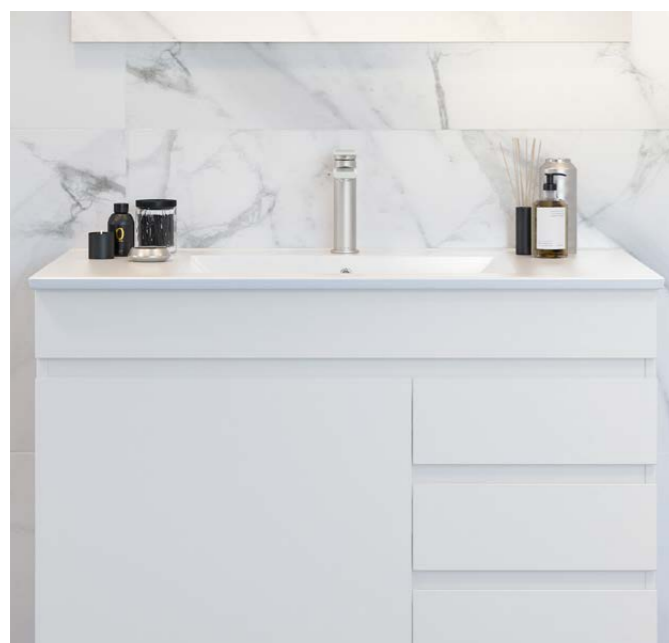

Ceramic Vanity Tops

Ceramic vanity tops use porcelain ceramic moulding techniques for a traditional look and feel.

- ✓ Traditional look and feel
- ✓ Glassy finish makes it easy to clean
- ✓ Overflow
- ✓ 5 year warranty
- ✓ Heat resistant

- ✗ Susceptible to chipping
- ✗ Smaller range of sizes
- ✗ Surface variations to be expected due to ceramic tops being hand made from natural materials
- ✗ Susceptible to cracking due to impact