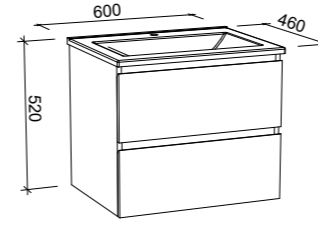

NEVADA PLUS 600mm

Wall Hung