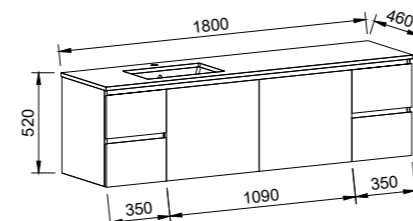

NEVADA 1800mm OFFSET BOWL

Wall Hung