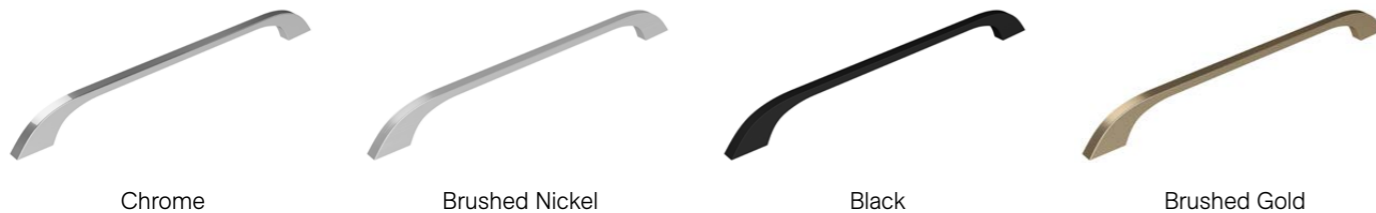

CURVE HANDLE

Available in 198mm & 359mm.