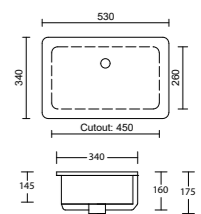

Rectangle Under Counter | Ceramic

With overflow to back.

1. **WG** REC-BS-530-WG-S

WG - White Gloss | **WM** - White Matt | **BKM** - Black Matt | **ANT** - Anthracite | **GM** - Grey Matt | **LGM** - Light Grey Matt | **PM** - Pink Matt | **BG** - Brushed Gold | **BN** - Brushed Nickel