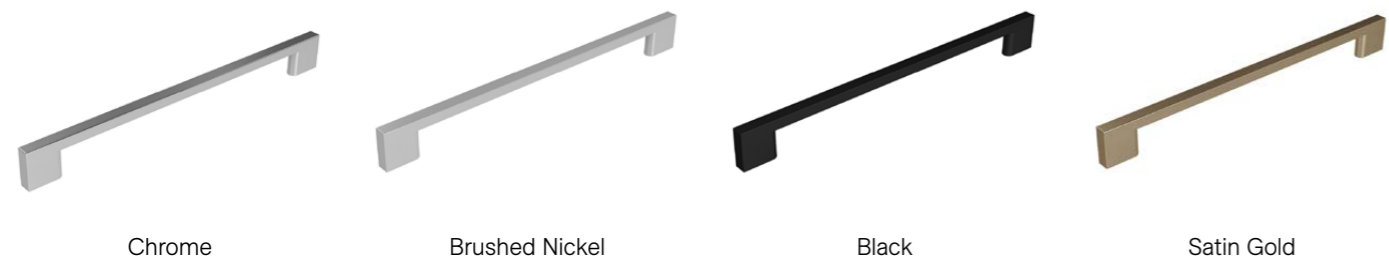

SQUARE HANDLE

Available in 224mm & 352mm.