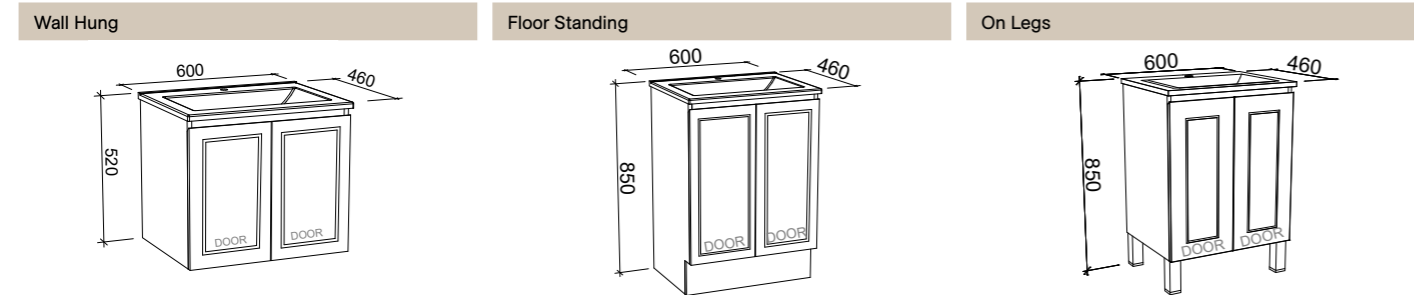

NEVADA CLASSIC 600mm

CABINET WITH	SKU	RRP	CABINET WITH	SKU	RRP	CABINET WITH	SKU	RRP
Regal Mineral Composite Top	NVC-V-600-C-REG-W	$1,291	Regal Mineral Composite Top	NVC-V-600-C-REG-F	$1,381	Regal Mineral Composite Top	NVC-V-600-C-REG-L	$1,564
Stadium Mineral Composite Top	NVC-V-600-C-STD-W	$1,291	Stadium Mineral Composite Top	NVC-V-600-C-STD-F	$1,381	Stadium Mineral Composite Top	NVC-V-600-C-STD-L	$1,564
Alpha Ceramic Top	NVC-V-600-C-APH-W	$1,172	Alpha Ceramic Top	NVC-V-600-C-APH-F	$1,267	Alpha Ceramic Top	NVC-V-600-C-APH-L	$1,461
20mm SilkSurface Top with White Gloss Ceramic Above Counter Basin	NVC-V-600-C-SSA-W	$1,881	20mm SilkSurface Top with White Gloss Ceramic Above Counter Basin	NVC-V-600-C-SSA-F	$2,030	20mm SilkSurface Top with White Gloss Ceramic Above Counter Basin	NVC-V-600-C-SSA-L	$2,224
20mm SilkSurface Top with White Gloss Ceramic Under Counter Basin	NVC-V-600-C-SSU-W	$2,171	20mm SilkSurface Top with White Gloss Ceramic Under Counter Basin	NVC-V-600-C-SSU-F	$2,320	20mm SilkSurface Top with White Gloss Ceramic Under Counter Basin	NVC-V-600-C-SSU-L	$2,514
No Top	NVC-VCO-600-C-X-W	$1,014	No Top	NVC-VCO-600-C-X-F	$1,155	No Top	NVC-VCO-600-C-X-L	$1,347

NOTE: Refer to pages 58 - 62 for suitable handles.

Alpha tops will vary in size due to the manufacturing process and are therefore not suitable for wall to wall installation. Waste Size: Ceramic Tops and Basins = 32mm (Alpha tops, under counter basins and Iconic basin with overflow), Mineral Composite tops and basins = 40mm, Dolomite Tops = 32/40mm two piece (with overflow), Stainless Steel Basins = 32mm.

Nevada Classic

S SILVER INCLUSIONS