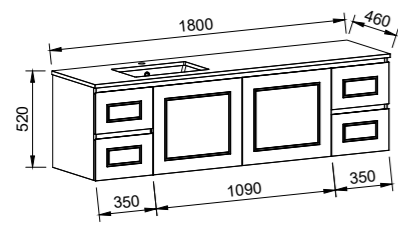

Nevada Classic

S SILVER INCLUSIONS

NEVADA CLASSIC 1800mm OFFSET BOWL

Wall Hung