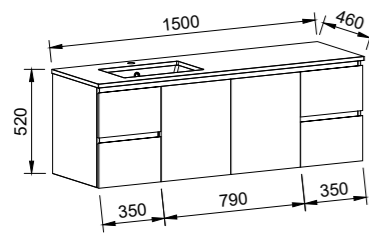

Nevada

S SILVER INCLUSIONS

NEVADA 1500mm OFFSET BOWL

Wall Hung