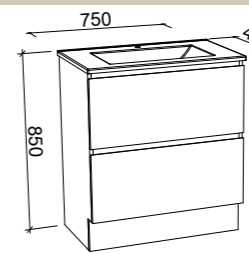

Floor Standing