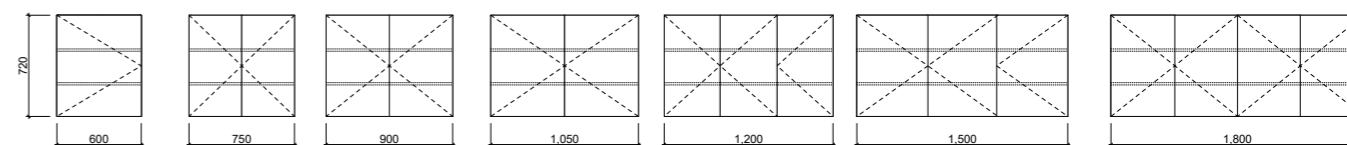

- Semi recessed option available upon request

02.

03.

04.

All cabinets 166mm deep. 1500mm available with 3 or 4 doors.

**[01.] Tennessee Shaving Cabinet 1200mm** | TEN-SC-1200-3-G | \$1,136 Emerald Green Satin Cabinet **[02.] Tennessee Shaving Cabinet 1800mm** | TEN-SC-1800-4-G | \$1,519 White Gloss Cabinet **[03.] Tennessee Shaving Cabinet 900mm** | TEN-SC-900-D-G | \$854 Estella Oak Cabinet **[04.] Tennessee Shaving Cabinet 750mm** | TEN-SC-750-D-G | \$795 White Satin Cabinet **Please refer to pricelist pages for all available options.**