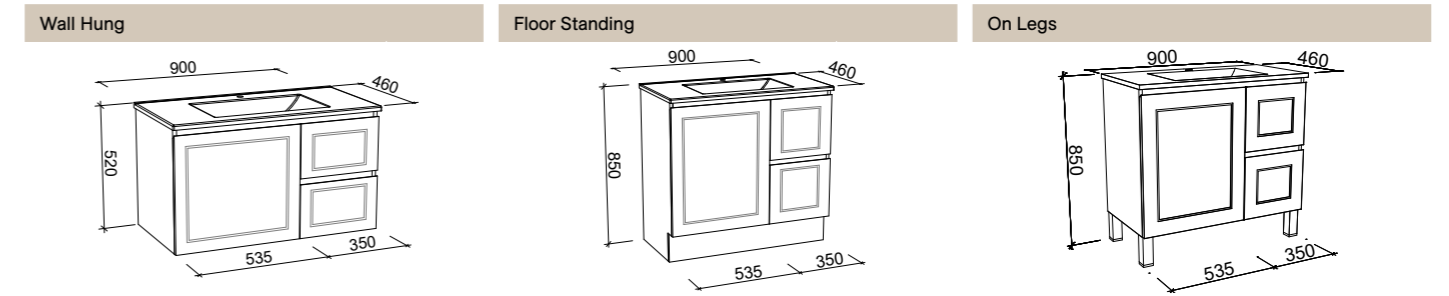

NEVADA CLASSIC 900mm

CABINET WITH	SKU	RRP	CABINET WITH	SKU	RRP	CABINET WITH	SKU	RRP
Regal Mineral Composite Top	NVC-V-900-C-REG-W	$1,458	Regal Mineral Composite Top	NVC-V-900-C-REG-F	$1,536	Regal Mineral Composite Top	NVC-V-900-C-REG-L	$1,719
Stadium Mineral Composite Top	NVC-V-900-C-STD-W	$1,458	Stadium Mineral Composite Top	NVC-V-900-C-STD-F	$1,536	Stadium Mineral Composite Top	NVC-V-900-C-STD-L	$1,719
Alpha Ceramic Top	NVC-V-900-C-APH-W	$1,324	Alpha Ceramic Top	NVC-V-900-C-APH-F	$1,407	Alpha Ceramic Top	NVC-V-900-C-APH-L	$1,601
Haven Matt Dolomite Top	NVC-V-900-C-HVN-W	$1,543	Haven Matt Dolomite Top	NVC-V-900-C-HVN-F	$1,625	Haven Matt Dolomite Top	NVC-V-900-C-HVN-L	$1,819
20mm SilkSurface Top with White Gloss Ceramic Above Counter Basin	NVC-V-900-C-SSA-W	$2,130	20mm SilkSurface Top with White Gloss Ceramic Above Counter Basin	NVC-V-900-C-SSA-F	$2,281	20mm SilkSurface Top with White Gloss Ceramic Above Counter Basin	NVC-V-900-C-SSA-L	$2,476
20mm SilkSurface Top with White Gloss Ceramic Under Counter Basin	NVC-V-900-C-SSU-W	$2,420	20mm SilkSurface Top with White Gloss Ceramic Under Counter Basin	NVC-V-900-C-SSU-F	$2,572	20mm SilkSurface Top with White Gloss Ceramic Under Counter Basin	NVC-V-900-C-SSU-L	$2,766
No Top	NVC-VCO-900-C-X-W	$1,159	No Top	NVC-VCO-900-C-X-F	$1,242	No Top	NVC-VCO-900-C-X-L	$1,501

NOTE: Refer to pages 58 - 62 for suitable handles.

1TH standard on all integrated tops on the Nevada range unless specified otherwise at the time of ordering.