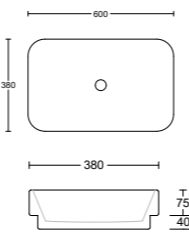

Rome Inset White

Offset or wall mounted tapware required

WG ROM-BS-600-WG-S