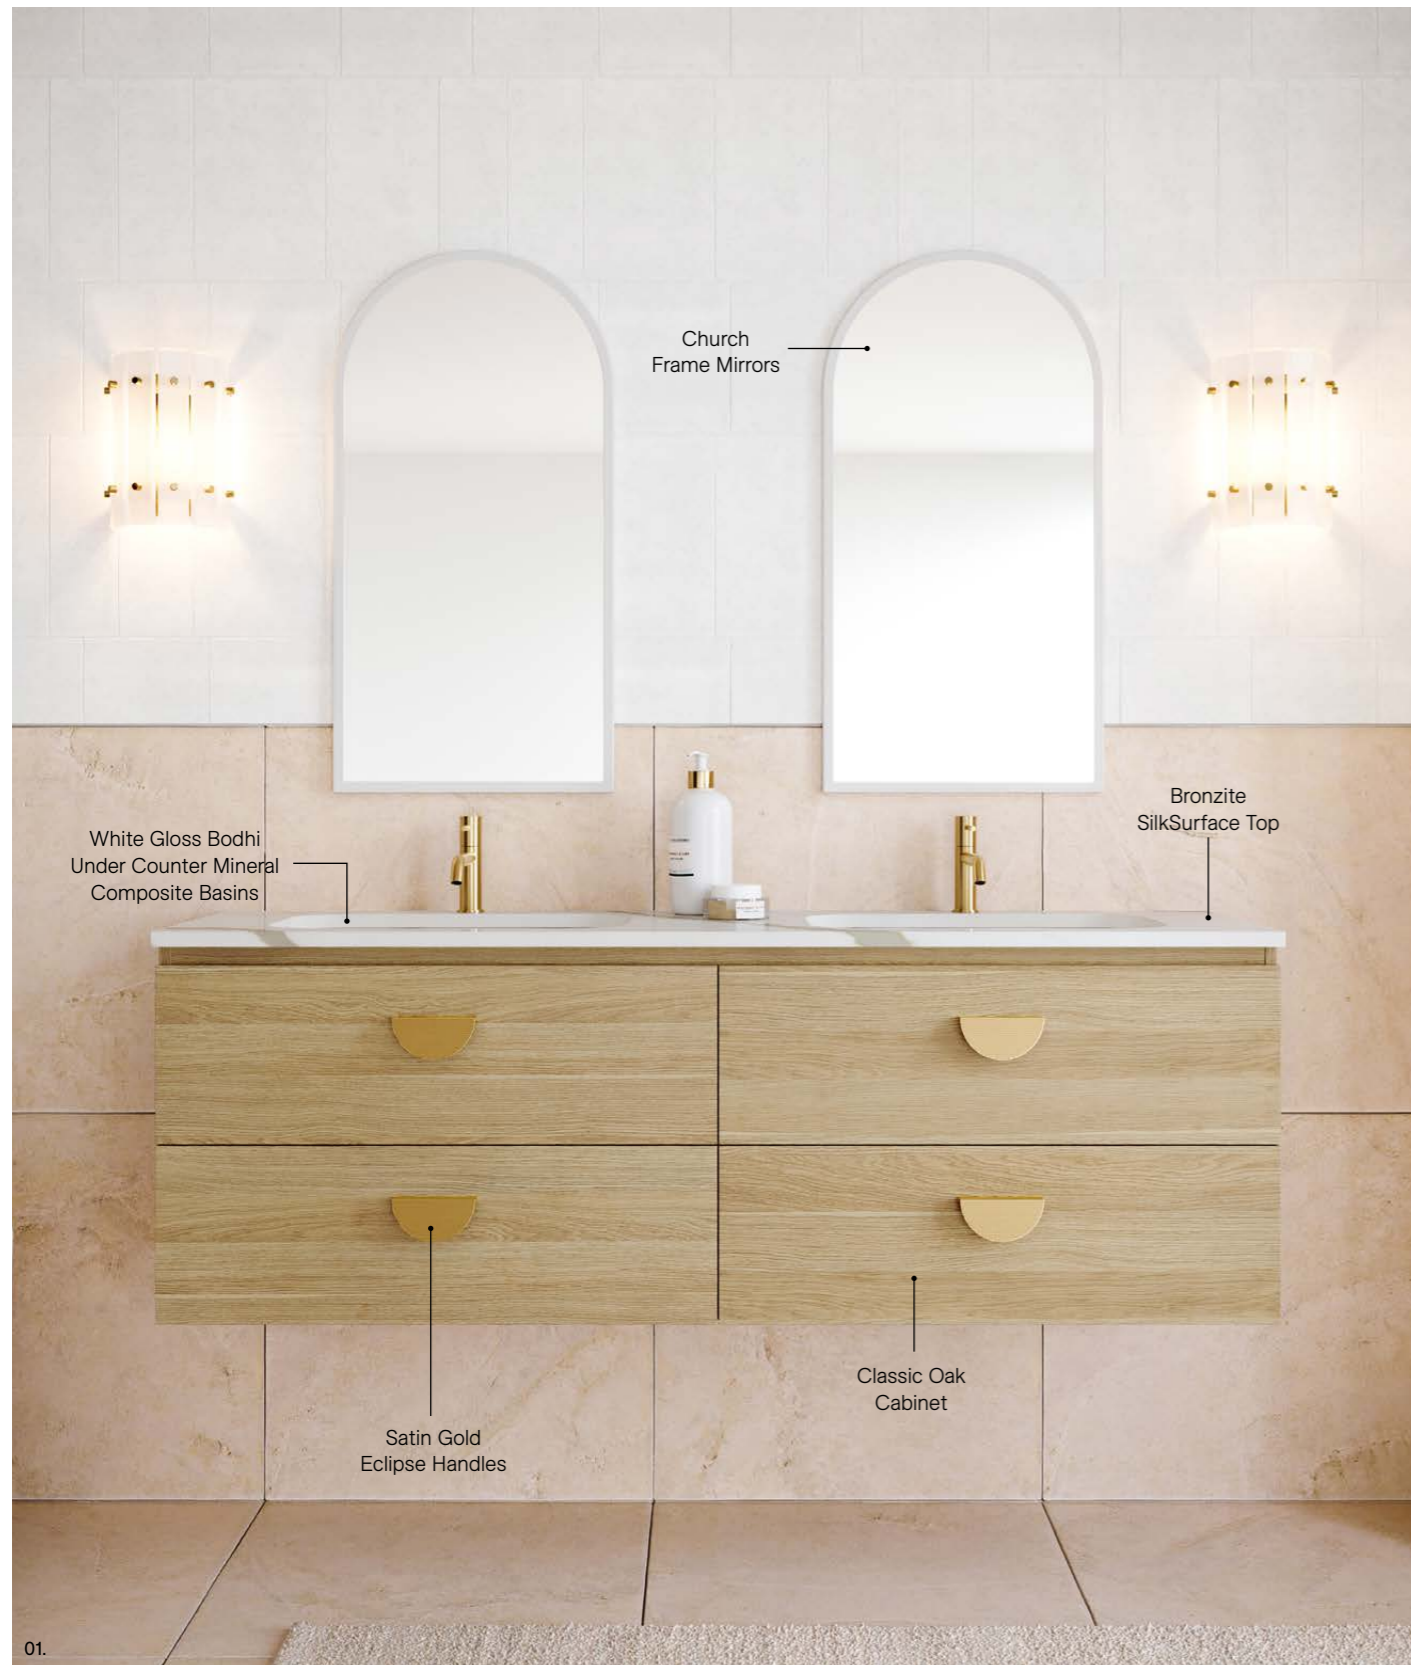

Nevada Plus

G GOLD INCLUSIONS

One of our top sellers, the Nevada Plus brings you Timberline class at an affordable price! With the luxury of all-drawers, this vanity will elevate your bathroom. Choose any woodgrain or paint finish from our selection to suit your style and space.

Available in wall hung, floor standing and on legs.

- Top options include:
  - 20mm integrated tops - Alpha*, Regal, Stadium or Haven*
  - 20mm SilkSurface slab top with above or under counter basin/s