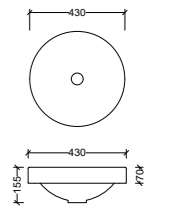

Corrida Inset White

Offset or wall mounted tapware required

WG COR-BS-430-WG-U