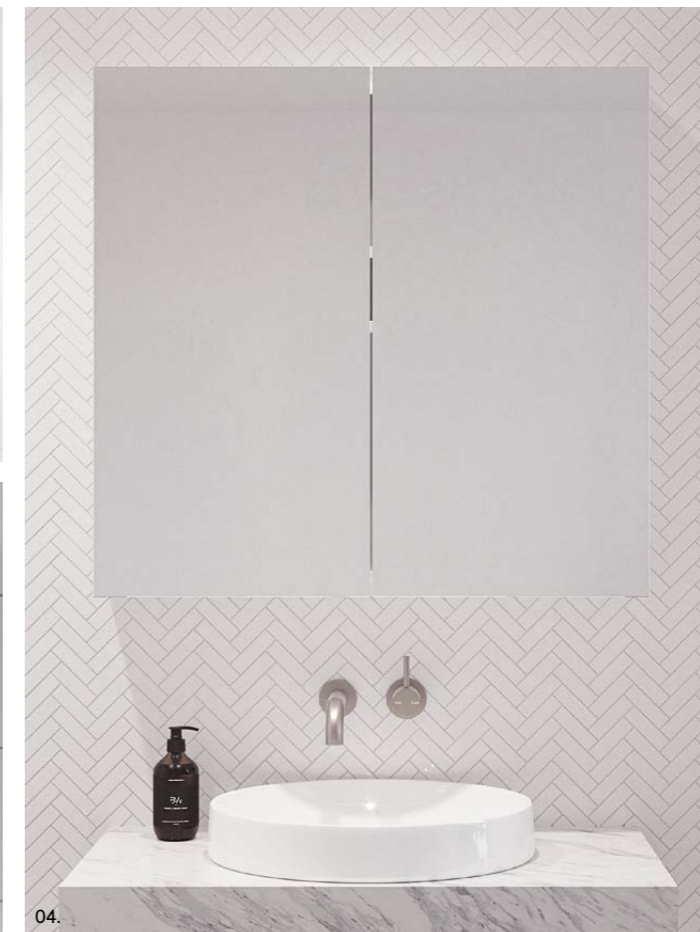

Tennessee Shaving Cabinet

The Tennessee shaver is a perfect addition to your minimalist bathroom. With a stylish all glass look, it's great for reflecting light in your space whilst providing practical storage. You can further accentuate it by opting for under cabinet lighting (additional charges apply).

- Semi recessed option available upon request

[01.] Tennessee Shaving Cabinet 1200mm | TEN-SC-1200-3-G | $1,136 Emerald Green Satin Cabinet **[02.] Tennessee Shaving Cabinet 1800mm** | TEN-SC-1800-4-G | $1,519 White Gloss Cabinet **[03.] Tennessee Shaving Cabinet 900mm** | TEN-SC-900-D-G | $854 Estella Oak Cabinet **[04.] Tennessee Shaving Cabinet 750mm** | TEN-SC-750-D-G | $795 White Satin Cabinet **Please refer to pricelist pages for all available options.**