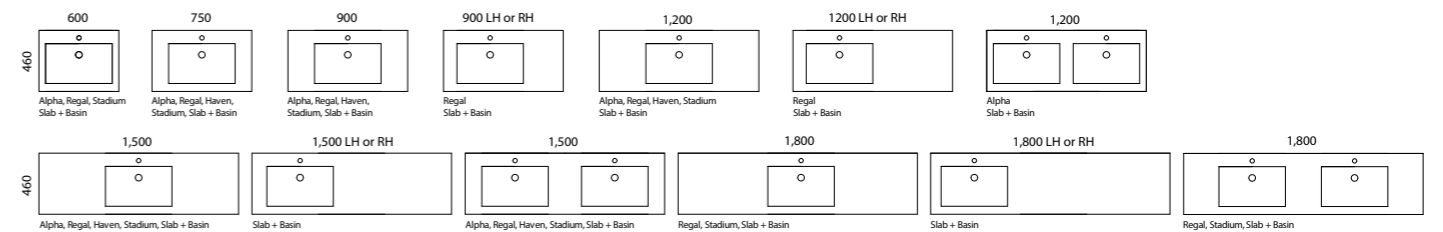

Available in wall hung, floor standing and on legs.

- Top options include:
  - 20mm integrated tops - Alpha\*, Regal, Stadium or Haven\*
  - 20mm SilkSurface slab top with above or under counter basin/s