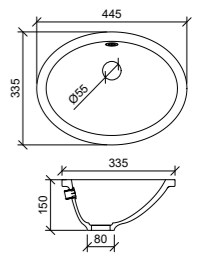

Amara Under Counter | Mineral Composite*

With overflow to back.

1. **WG** AMA-BS-450-WG-U