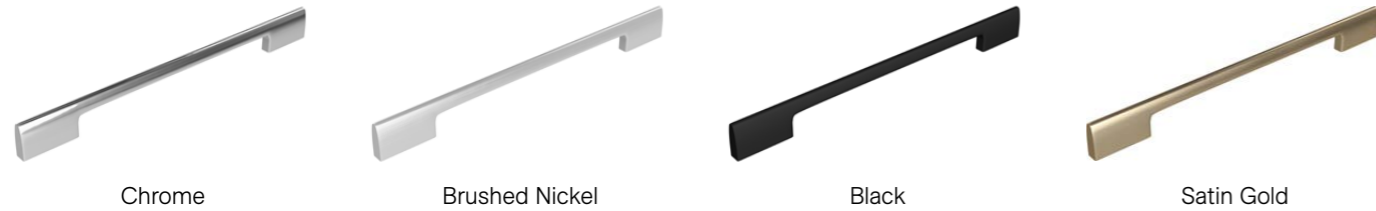

ARCH HANDLE

Available in 244mm & 340mm.