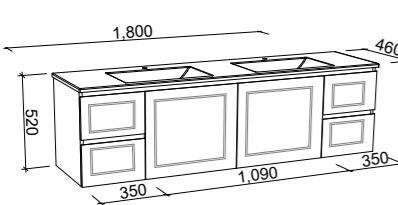

NEVADA CLASSIC 1800mm DOUBLE BOWL

Wall Hung