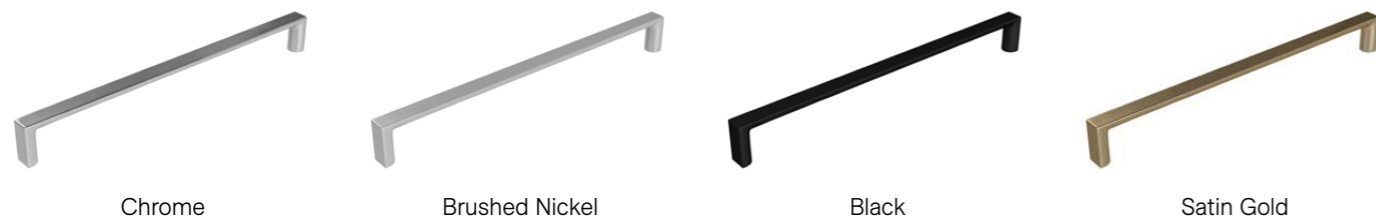

D HANDLE

Available in 104mm*, 138mm*, 230mm, 361mm & 457mm.