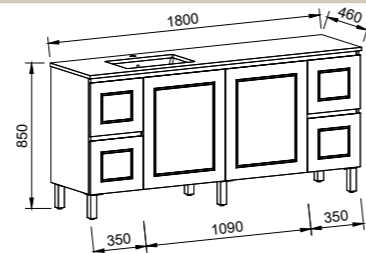

## NEVADA CLASSIC 1800mm OFFSET BOWL

Wall Hung

Floor Standing

On Legs

CABINET WITH	SKU	RRP	CABINET WITH	SKU	RRP	CABINET WITH	SKU	RRP
20mm SilkSurface Top with White Gloss Above Counter Ceramic Basin Left-hand Offset	NVC-V-1800-L-SSA-W	\$3,725	20mm SilkSurface Top with White Gloss Above Counter Ceramic Basin Left-hand Offset	NVC-V-1800-L-SSA-F	\$3,812	20mm SilkSurface Top with White Gloss Above Counter Ceramic Basin Left-hand Offset	NVC-V-1800-L-SSA-L	\$4,103
20mm SilkSurface Top with White Gloss Under Counter Ceramic Basin Left-hand Offset	NVC-V-1800-L-SSU-W	\$4,015	20mm SilkSurface Top with White Gloss Under Counter Ceramic Basin Left-hand Offset	NVC-V-1800-L-SSU-F	\$4,102	20mm SilkSurface Top with White Gloss Under Counter Ceramic Basin Left-hand Offset	NVC-V-1800-L-SSU-L	\$4,393
No Top Left-hand Offset	NVC-VCO-1800-L-X-W	\$1,888	No Top Left-hand Offset	NVC-VCO-1800-L-X-F	\$2,026	No Top Left-hand Offset	NVC-VCO-1800-L-X-L	\$2,314