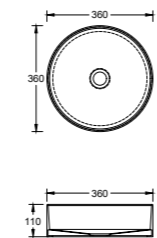

Luxe Brushed Nickel

BN LUX-BS-360-BN-U

(Including waste)

NOTE: Wastes not included for Ceramic and Mineral Composite basins. Ceramic and Stainless Steel wastes available as separate purchase. White gloss ceramic basins (-S) included in package price. Mineral Composite, Stainless Steel, matt and coloured basins (-U) will incur an additional charge. While the colours in this brochure are to the highest standard in printing, it should only be used as an indication of actual product design. *Suitable for small space vanities.