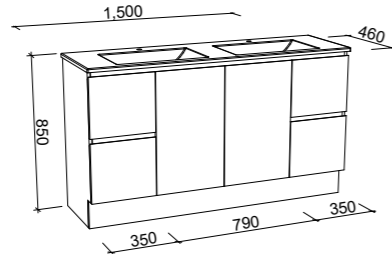

Floor Standing