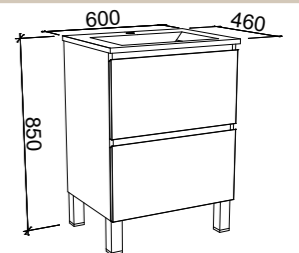

## NEVADA PLUS 600mm

Wall Hung

Floor Standing

On Legs

CABINET WITH	SKU	RRP	CABINET WITH	SKU	RRP	CABINET WITH	SKU	RRP
Regal Mineral Composite Top	NEVP-V-600-C-REG-W	\$1,481	Regal Mineral Composite Top	NEVP-V-600-C-REG-F	\$1,658	Regal Mineral Composite Top	NEVP-V-600-C-REG-L	\$1,841
Stadium Mineral Composite Top	NEVP-V-600-C-STD-W	\$1,481	Stadium Mineral Composite Top	NEVP-V-600-C-STD-F	\$1,658	Stadium Mineral Composite Top	NEVP-V-600-C-STD-L	\$1,841
Alpha Ceramic Top	NEVP-V-600-C-APH-W	\$1,373	Alpha Ceramic Top	NEVP-V-600-C-APH-F	\$1,560	Alpha Ceramic Top	NEVP-V-600-C-APH-L	\$1,755
20mm SilkSurface Top with White Gloss Ceramic Above Counter Basin	NEVP-V-600-C-SSA-W	\$1,893	20mm SilkSurface Top with White Gloss Ceramic Above Counter Basin	NEVP-V-600-C-SSA-F	\$1,986	20mm SilkSurface Top with White Gloss Ceramic Above Counter Basin	NEVP-V-600-C-SSA-L	\$2,180
20mm SilkSurface Top with White Gloss Ceramic Under Counter Basin	NEVP-V-600-C-SSU-W	\$2,183	20mm SilkSurface Top with White Gloss Ceramic Under Counter Basin	NEVP-V-600-C-SSU-F	\$2,276	20mm SilkSurface Top with White Gloss Ceramic Under Counter Basin	NEVP-V-600-C-SSU-L	\$2,470
No Top	NEVP-VCO-600-C-X-W	\$1,067	No Top	NEVP-VCO-600-C-X-F	\$1,159	No Top	NEVP-VCO-600-C-X-L	\$1,351