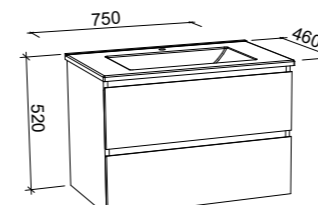

NEVADA PLUS 750mm

Wall Hung