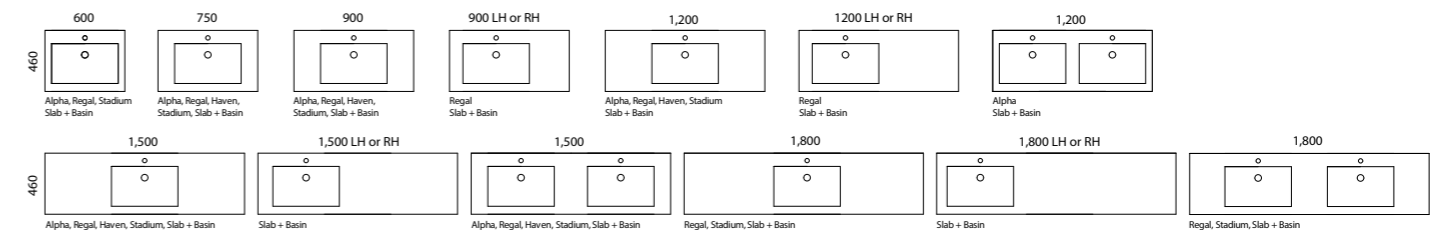

Available in wall hung, floor standing and on legs.

- Top options include:
  - 20mm integrated tops - Alpha\*, Regal, Stadium or Haven\*
  - 20mm SilkSurface slab top with above or under counter basin/s
- Cabinet options include:
  - Painted only