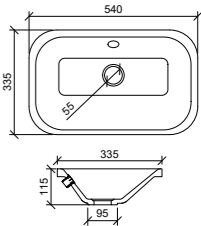

Bodhi Under Counter | Mineral Composite*

With overflow to back.

1. **WG** BOD-BS-540-WG-U