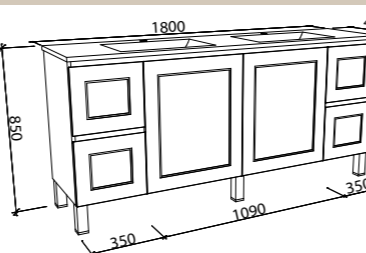

## NEVADA CLASSIC 1800mm DOUBLE BOWL

Wall Hung

Floor Standing

On Legs

CABINET WITH	SKU	RRP	CABINET WITH	SKU	RRP	CABINET WITH	SKU	RRP
Regal Mineral Composite Top	NVC-V-1800-D-REG-W	\$2,735	Regal Mineral Composite Top	NVC-V-1800-D-REG-F	\$3,208	Regal Mineral Composite Top	NVC-V-1800-D-REG-L	\$3,500
Stadium Mineral Composite Top	NVC-V-1800-D-STD-W	\$2,735	Stadium Mineral Composite Top	NVC-V-1800-D-STD-F	\$3,208	Stadium Mineral Composite Top	NVC-V-1800-D-STD-L	\$3,500
20mm SilkSurface Top with White Gloss Ceramic Above Counter Basins	NVC-V-1800-D-SSA-W	\$3,989	20mm SilkSurface Top with White Gloss Ceramic Above Counter Basins	NVC-V-1800-D-SSA-F	\$4,076	20mm SilkSurface Top with White Gloss Ceramic Above Counter Basins	NVC-V-1800-D-SSA-L	\$4,368
20mm SilkSurface Top with White Gloss Ceramic Under Counter Basins	NVC-V-1800-D-SSU-W	\$4,569	20mm SilkSurface Top with White Gloss Ceramic Under Counter Basins	NVC-V-1800-D-SSU-F	\$4,657	20mm SilkSurface Top with White Gloss Ceramic Under Counter Basins	NVC-V-1800-D-SSU-L	\$4,949
No Top	NVC-VCO-1800-D-X-W	\$1,888	No Top	NVC-VCO-1800-D-X-F	\$2,026	No Top	NVC-VCO-1800-D-X-L	\$2,314