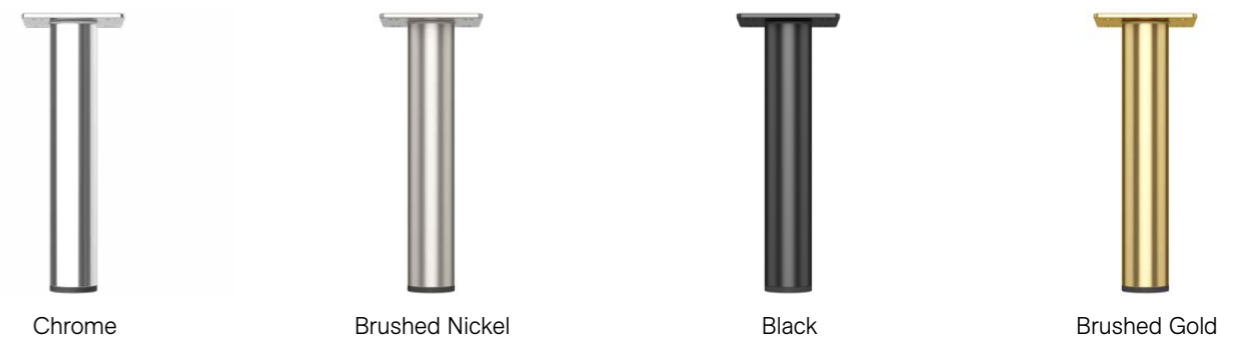

STRAIGHT LEG

Available in 150mm.

NOTE: Cabinet height of the 'on legs' unit will vary depending on legs choice. Legs are decorative, not functional (the cabinet must still be mounted to the wall).