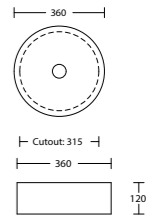

Vanity Tops

NOTE: Due to the manufacturing process ceramic tops can vary from their nominal stated sizes. Use the dimensions provided as a guide only. Due to this ceramic tops are not recommended for wall to wall installations. 1TH standard on all integrated tops on the Nevada range unless specified otherwise at the time of ordering. †Excluding 1200mm Double which comes with 0 Tap holes. *See page 55 for price to upgrade to a Mineral Composite Under Counter basin.

Under Counter Basins

Allure Under Counter | Ceramic

No overflow. Only available with SilkSurface slab top (cannot be purchased on their own). Offset or wall mounted tapware required.

WG ALLU-BS-360-WG-S	GM ALLU-BS-360-GM-U
WM ALLU-BS-360-WM-U	LGM ALLU-BS-360-LGM-U
BKM ALLU-BS-360-BKM-U	PM ALLU-BS-360-PM-U
ANT ALLU-BS-360-ANT-U	

Amara Under Counter | Mineral Composite*

With overflow to back.

1. **WG** AMA-BS-450-WG-U

Bodhi Under Counter | Mineral Composite*

With overflow to back.

1. **WG** BOD-BS-540-WG-U

Oval Under Counter | Ceramic

With overflow to front.

1. **WG** OVL-BS-420-WG-S

Rectangle Under Counter | Ceramic

With overflow to back.

1. **WG** REC-BS-530-WG-S

WG - White Gloss | **WM** - White Matt | **BKM** - Black Matt | **ANT** - Anthracite | **GM** - Grey Matt | **LGM** - Light Grey Matt | **PM** - Pink Matt | **BG** - Brushed Gold | **BN** - Brushed Nickel