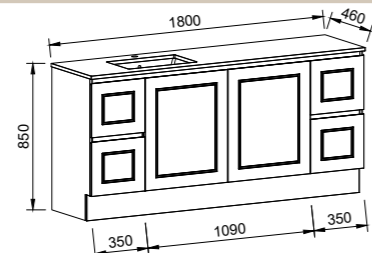

## NEVADA CLASSIC 1800mm OFFSET BOWL

Wall Hung

Floor Standing

On Legs

CABINET WITH	SKU	RRP	CABINET WITH	SKU	RRP	CABINET WITH	SKU	RRP
20mm SilkSurface Top with White Gloss Above Counter Ceramic Basin Left-hand Offset	NVC-V-1800-L-SSA-W	\$3,725	20mm SilkSurface Top with White Gloss Above Counter Ceramic Basin Left-hand Offset	NVC-V-1800-L-SSA-F	\$3,812	20mm SilkSurface Top with White Gloss Above Counter Ceramic Basin Left-hand Offset	NVC-V-1800-L-SSA-L	\$4,103
20mm SilkSurface Top with White Gloss Under Counter Ceramic Basin Left-hand Offset	NVC-V-1800-L-SSU-W	\$4,015	20mm SilkSurface Top with White Gloss Under Counter Ceramic Basin Left-hand Offset	NVC-V-1800-L-SSU-F	\$4,102	20mm SilkSurface Top with White Gloss Under Counter Ceramic Basin Left-hand Offset	NVC-V-1800-L-SSU-L	\$4,393
No Top Left-hand Offset	NVC-VCO-1800-L-X-W	\$1,888	No Top Left-hand Offset	NVC-VCO-1800-L-X-F	\$2,026	No Top Left-hand Offset	NVC-VCO-1800-L-X-L	\$2,314