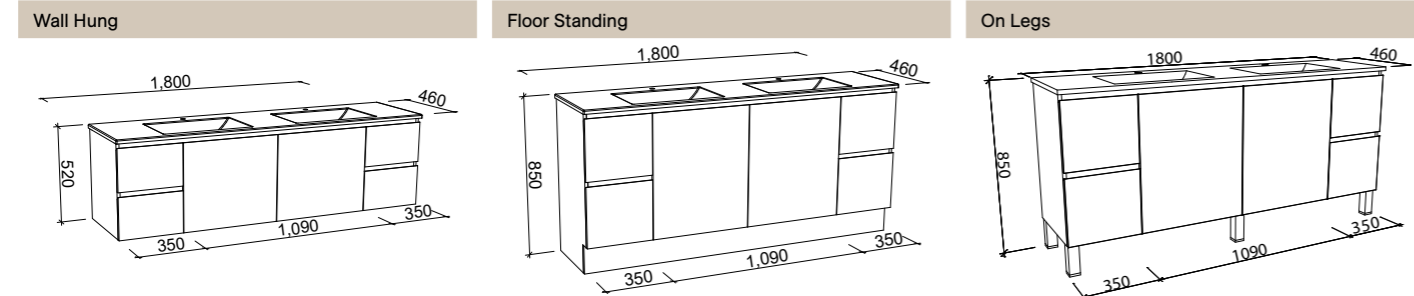

Nevada

S SILVER INCLUSIONS

NEVADA 1800mm DOUBLE BOWL

CABINET WITH	SKU	RRP	CABINET WITH	SKU	RRP	CABINET WITH	SKU	RRP
Regal Mineral Composite Top	NEV-V-1800-D-REG-W	$2,311	Regal Mineral Composite Top	NEV-V-1800-D-REG-F	$2,783	Regal Mineral Composite Top	NEV-V-1800-D-REG-L	$3,073
Stadium Mineral Composite Top	NEV-V-1800-D-STD-W	$2,311	Stadium Mineral Composite Top	NEV-V-1800-D-STD-F	$2,783	Stadium Mineral Composite Top	NEV-V-1800-D-STD-L	$3,073
20mm SilkSurface Top with White Gloss Ceramic Above Counter Basins	NEV-V-1800-D-SSA-W	$3,565	20mm SilkSurface Top with White Gloss Ceramic Above Counter Basins	NEV-V-1800-D-SSA-F	$3,652	20mm SilkSurface Top with White Gloss Ceramic Above Counter Basins	NEV-V-1800-D-SSA-L	$3,944
20mm SilkSurface Top with White Gloss Ceramic Under Counter Basins	NEV-V-1800-D-SSU-W	$4,144	20mm SilkSurface Top with White Gloss Ceramic Under Counter Basins	NEV-V-1800-D-SSU-F	$4,233	20mm SilkSurface Top with White Gloss Ceramic Under Counter Basins	NEV-V-1800-D-SSU-L	$4,524
No Top	NEV-VCO-1800-D-X-W	$1,467	No Top	NEV-VCO-1800-D-X-F	$1,605	No Top	NEV-VCO-1800-D-X-L	$1,893

Nevada Classic

S SILVER INCLUSIONS