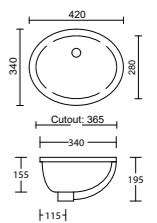

Oval Under Counter | Ceramic

With overflow to front.

1. **WG** OVL-BS-420-WG-S