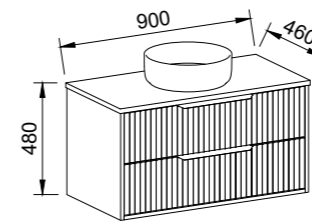

EMMETT 900mm

Wall Hung

CABINET WITH	SKU	RRP
20mm SilkSurface Top with White Gloss Above Counter Ceramic Basin	EMM-V-900-C-SSA-W	$2,497
No Top	EMM-VCO-900-C-X-W	$1,751