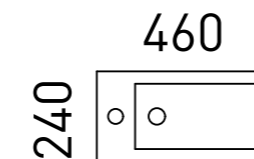

Available in wall hung.

- Top options include:
 - 95mm integrated top - Opal
- Towel Rail options include:
 - Chrome as standard, black available upon request
- Handle options include:
 - Side fingerpull as standard