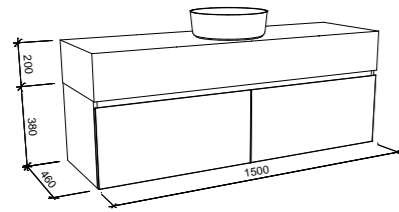

Kingsley

G GOLD INCLUSIONS

KINGSLEY 1500mm CENTRE BOWL

Wall Hung

CABINET WITH	SKU	RRP
Alpha Ceramic Top	KIN-V-1500-C-APH-W	$2,651
Regal Mineral Composite Top	KIN-V-1500-C-REG-W	$2,531
Stadium Mineral Composite Top	KIN-V-1500-C-STD-W	$2,531
Haven Matt Dolomite Top	KIN-V-1500-C-HVN-W	$2,531
20mm SilkSurface Top with Above Counter White Gloss Ceramic Basin	KIN-V-1500-C-SSA-W	$3,126
20mm SilkSurface Top with Under Counter White Gloss Ceramic Basin	KIN-V-1500-C-SSU-W	$3,412
60mm SilkSurface Freedom Top with Above Counter White Gloss Ceramic Basin	KIN-V-1500-C-FRA-W	$3,568
60mm SilkSurface Freedom Top with Under Counter White Gloss Ceramic Basin	KIN-V-1500-C-FRU-W	$3,817
200mm SilkSurface Box Top with Above Counter White Gloss Ceramic Basin	KIN-V-1500-C-BXA-W	$4,090
200mm SilkSurface Box Top with Under Counter White Gloss Ceramic Basin	KIN-V-1500-C-BXU-W	$4,090
No Top	KIN-VCO-1500-C-X-W	$1,348