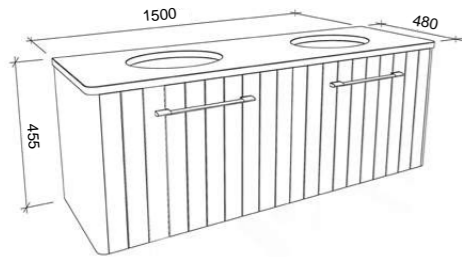

SABA 1500mm DOUBLE BOWL

Wall Hung

CABINET WITH	SKU	RRP
20mm SilkSurface Top with White Gloss Above Counter Ceramic Basins	SAB-V-1500-D-SSA-W	$3,773
20mm SilkSurface Top with White Gloss Under Counter Ceramic Basins	SAB-V-1500-D-SSU-W	$4,355
No Top	SAB-VCO-1500-D-X-W	$2,032