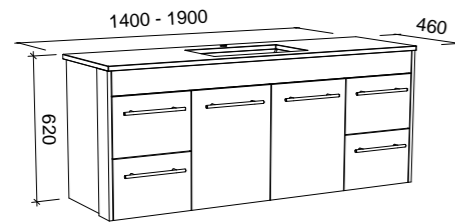

Wall to Wall

G GOLD INCLUSIONS

WALL TO WALL 1401mm - 1900mm CENTRE BOWL (Nominate the exact size you require when ordering)

Wall Hung