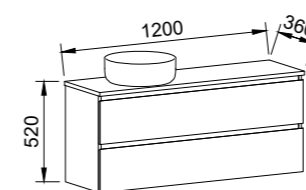

BILLIE 1200mm OFFSET BOWL

Wall Hung

CABINET WITH	SKU	RRP
20mm SilkSurface Top with White Gloss Above Counter Ceramic Basin Left-hand Offset	BIL-V-1200-L-SSA-W	$2,926
20mm SilkSurface Top with White Gloss Under Counter Ceramic Basin Left-hand Offset	BIL-V-1200-L-SSU-W	$2,926
No Top Left-hand Offset	BIL-VCO-1200-L-X-W	$1,597

NOTE: Right-hand offset also available. Order by replacing -L- with -R- in the relevant SKU. Centre bowl available on request.