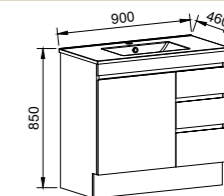

CABINET WITH	SKU	RRP
Alpha Ceramic Top	IND-V-900-C-APH-F	$1,531
No Top	IND-VCO-900-C-X-F	$1,301

Floor Standing