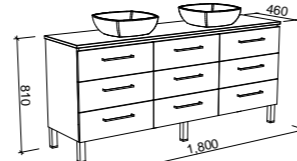

CABINET WITH	SKU	RRP
20mm SilkSurface Top with White Gloss Above Counter Ceramic Basins	ASH-V-1800-D-SSA-L	$6,632
No Top	ASH-VCO-1800-D-X-L	$4,021

NOTE: Cabinet height for Ashton vanities may need to be altered to suit Under Counter basins. POA.

Bargo

G GOLD INCLUSIONS