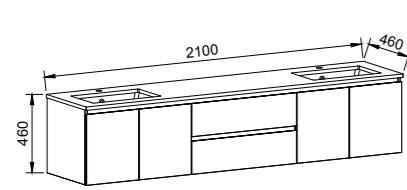

NOTE: Right-hand offset also available. Order by replacing **-L-** with **-R-** in the relevant SKU. Only handles shorter than 250mm are available.

Dakota

P PLATINUM INCLUSIONS

DAKOTA 2100mm DOUBLE BOWL

Wall Hung