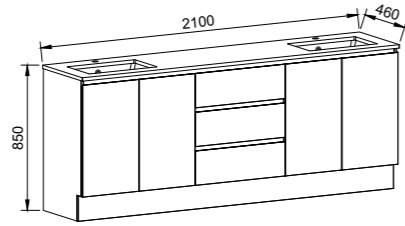

Floor Standing