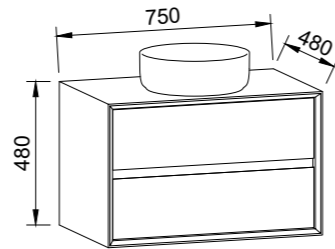

EMBRACE 600mm

Wall Hung

CABINET WITH	SKU	RRP
20mm SilkSurface Top with White Gloss Above Counter Ceramic Basin	EMB-V-600-C-SSA-W	\$3,583

EMBRACE 750mm

Wall Hung

CABINET WITH	SKU	RRP
20mm SilkSurface Top with White Gloss Above Counter Ceramic Basin	EMB-V-750-C-SSA-W	\$3,750