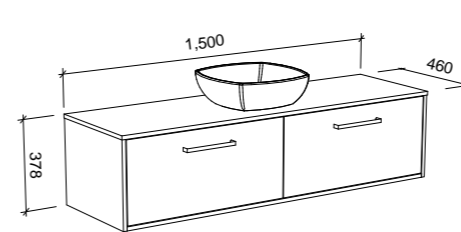

DELAWARE 1500mm CENTRE BOWL

Wall Hung