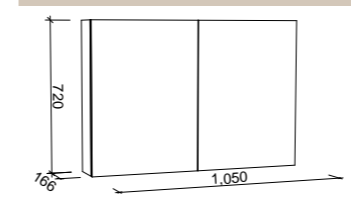

1050mm

SKU	RRP
TEN-SC-1050-D-G	$1,063
TEN-SC-1050-D-P	$1,185