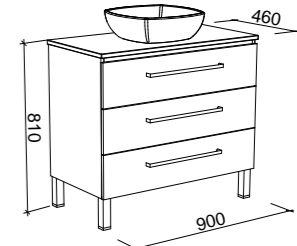

CABINET WITH	SKU	RRP
20mm SilkSurface Top with White Gloss Above Counter Ceramic Basin	ASH-V-900-C-SSA-L	$3,937
No Top	ASH-VCO-900-C-X-L	$2,486