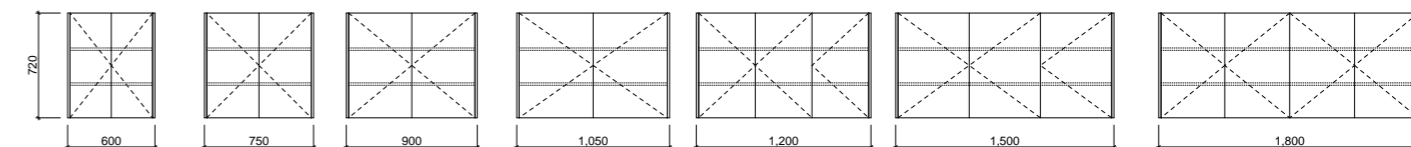

All cabinets 166mm deep.

[01.] Denver Shaving Cabinet 1500mm | DEN-SC-1500-3-G | $1,266 White Satin Cabinet | Shown with Denver Side Lighting Upgrade | LED-L-DENVER | ADD $637 **[02.] Denver Shaving Cabinet 1500mm** | DEN-SC-1500-3-G | $1,266 Coastal Oak Cabinet **[03.] Denver Shaving Cabinet 900mm** | DEN-SC-900-D-G | $854 Bayleaf Cabinet **Please refer to pricelist pages for all available options.**