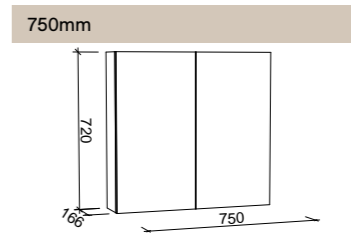

SKU	RRP
TEN-SC-750-D-G	$795
TEN-SC-750-D-P	$920