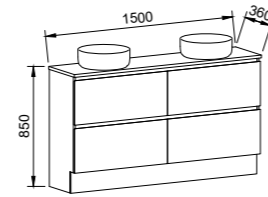

CABINET WITH	SKU	RRP
20mm SilkSurface Top with White Gloss Above Counter Ceramic Basins	BIL-V-1500-D-SSA-F	$4,433
20mm SilkSurface Top with White Gloss Under Counter Ceramic Basins	BIL-V-1500-D-SSU-F	$4,433
No Top	BIL-VCO-1500-D-X-F	$2,468

NOTE: See pages 235 - 244 for selected small space basins for the Billie.

Carlo

G GOLD INCLUSIONS