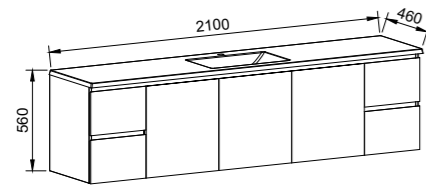

Carlo

G GOLD INCLUSIONS

CARLO 2100mm CENTRE BOWL

Wall Hung