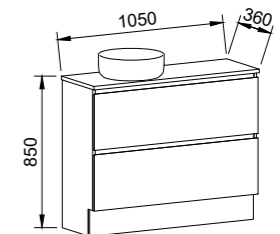

Floor Standing

CABINET WITH	SKU	RRP
20mm SilkSurface Top with White Gloss Above Counter Ceramic Basin Left-hand Offset	BIL-V-1050-L-SSA-F	$3,087
20mm SilkSurface Top with White Gloss Under Counter Ceramic Basin Left-hand Offset	BIL-V-1050-L-SSU-F	$3,087
No Top Left-hand Offset	BIL-VCO-1050-L-X-F	$1,785