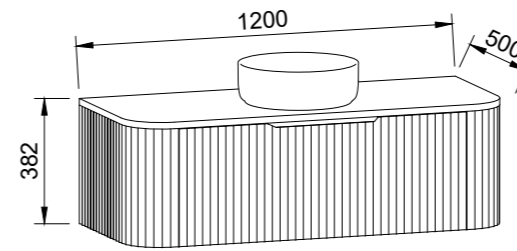

SANTOS 1200mm

Wall Hung

CABINET WITH	SKU	RRP
20mm SilkSurface Top with White Gloss Above Counter Ceramic Basin	SAN-V-1200-C-SSA-W	$2,960
No Top	SAN-VCO-1200-C-X-W	$2,248