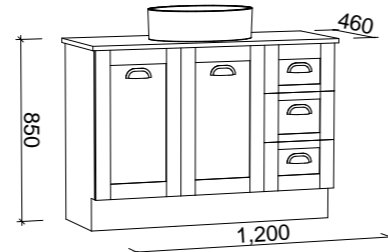

Floor Standing