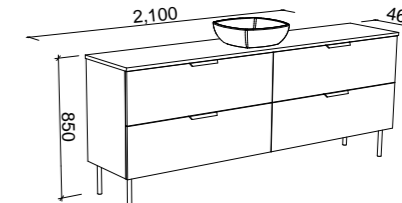

On Legs

CABINET WITH	SKU	RRP
20mm SilkSurface Top with White Gloss Above Counter Ceramic Basin	SHC-V-2100-C-SSA-W	$6,004
20mm SilkSurface Top with White Gloss Under Counter Ceramic Basin	SHC-V-2100-C-SSU-W	$6,004
No Top	SHC-VCO-2100-C-X-W	$3,650

CABINET WITH	SKU	RRP
20mm SilkSurface Top with White Gloss Above Counter Ceramic Basin	SHC-V-2100-C-SSA-L	$6,105
20mm SilkSurface Top with White Gloss Under Counter Ceramic Basin	SHC-V-2100-C-SSU-L	$6,105
No Top	SHC-VCO-2100-C-X-L	$3,841