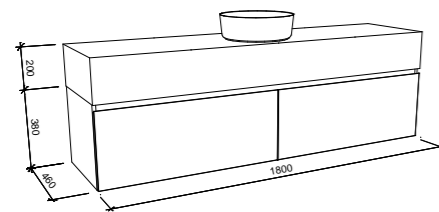

KINGSLEY 1800mm CENTRE BOWL

Wall Hung

CABINET WITH	SKU	RRP
Regal Mineral Composite Top	KIN-V-1800-C-REG-W	$2,997
Stadium Mineral Composite Top	KIN-V-1800-C-STD-W	$2,997
20mm SilkSurface Top with Above Counter White Gloss Ceramic Basin	KIN-V-1800-C-SSA-W	$3,320
20mm SilkSurface Top with Under Counter White Gloss Ceramic Basin	KIN-V-1800-C-SSU-W	$3,606
60mm SilkSurface Freedom Top with Above Counter White Gloss Ceramic Basin	KIN-V-1800-C-FRA-W	$3,820
60mm SilkSurface Freedom Top with Under Counter White Gloss Ceramic Basin	KIN-V-1800-C-FRU-W	$4,070
200mm SilkSurface Box Top with Above Counter White Gloss Ceramic Basin	KIN-V-1800-C-BXA-W	$4,382
200mm SilkSurface Box Top with Under Counter White Gloss Ceramic Basin	KIN-V-1800-C-BXU-W	$4,382
No Top	KIN-VCO-1800-C-X-W	$1,448

NOTE: Cabinet will stay the same size on the Kingsley, regardless of the top option.