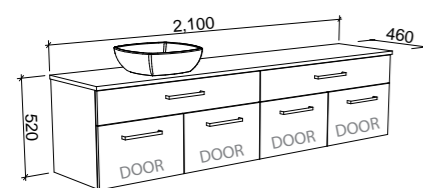

TAYLOR 2100mm OFFSET BOWL

Wall Hung