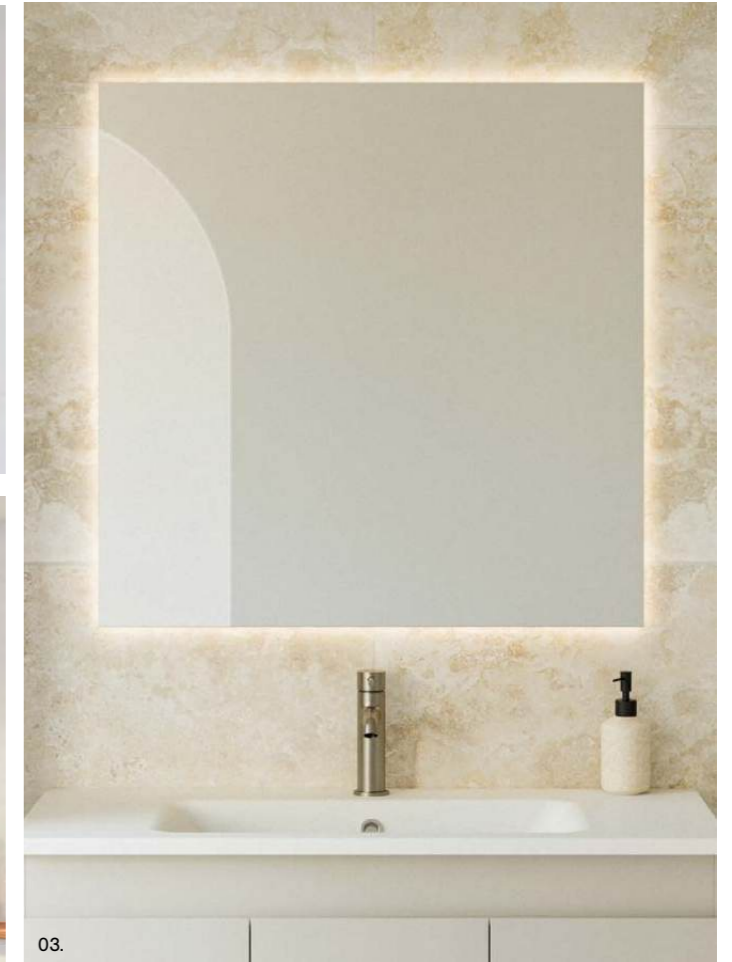

[01.] California Mirror 900mm | CAL-M-900-900 | $646 [02.] California Mirror 900mm | CAL-M-900-900 | $646 [03.] California Mirror 750mm | CAL-M-750-750 | $532 | Shown with Mirror Lighting Upgrade | LED-L-MIRROR | ADD $413 **Please refer to pricelist pages for all available options.**