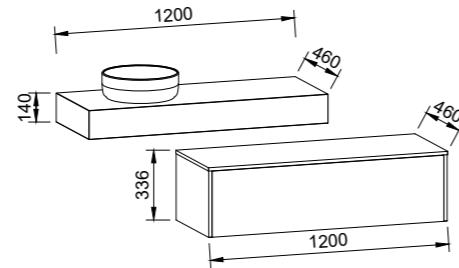

MILAN 1200mm

Wall Hung

CABINET WITH	SKU	RRP
Complete Unit Left-hand Offset Including White Gloss Ceramic Above Counter Basin, Laminate Slab Top and Cabinet	MIL-V-1200-L-LMA-W	$3,666
Complete Unit Left-hand Offset Including White Gloss Ceramic Above Counter Basin, SilkSurface Top and Cabinet	MIL-V-1200-L-BAA-W	$4,235
Wall Hung Cabinet Only Left-hand Offset	MIL-VCO-1200-L-X-W	$1,902
Laminated Slab Top and Basin Only 1200 x 460 x 140 with mounting brackets Left-hand Offset Incl. White Gloss Ceramic Above Counter Basin	LMA-ST-1200-140-460-L	$2,025
SilkSurface Top and Basin Only 1200 x 460 x 140 with mounting brackets Left-hand Offset Incl. White Gloss Ceramic Above Counter Basin	BAA-ST-1200-140-460-L	$2,542

NOTE: Right-hand offset also available. Order by replacing -L- with -R- in the relevant SKU.