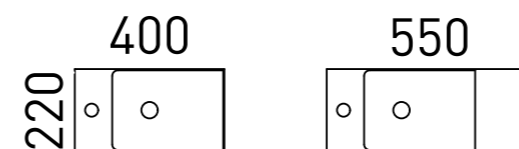

[01.] Ollie Vanity 550mm | OLL-V-550-R-NAN-W | $828 Dark Grey Satin Cabinet with Nano Dolomite Top [02.] Ollie Vanity 400mm | OLL-V-400-L-NAN-F | $828 Florentine Walnut Cabinet with Nano Dolomite Top **Please refer to pricelist pages for all available options.**