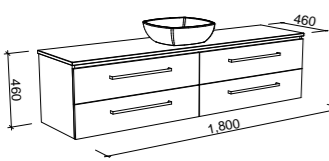

ASHTON 1800mm CENTRE BOWL

Wall Hung

CABINET WITH	SKU	RRP
20mm SilkSurface Top with White Gloss Above Counter Ceramic Basin	ASH-V-1800-C-SSA-W	$4,868
No Top	ASH-VCO-1800-C-X-W	$2,971

Floor Standing