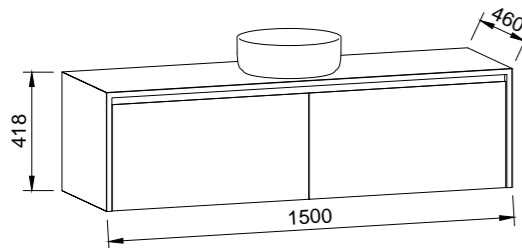

AINSWORTH 1500mm CENTRE BOWL

Wall Hung

CABINET WITH	SKU	RRP
20mm SilkSurface Top with White Gloss Above Counter Ceramic Basin	AIN-V-1500-C-SSA-W	$4,346
20mm SilkSurface Top with White Gloss Under Counter Ceramic Basin	AIN-V-1500-C-SSU-W	$4,346

NOTE: Left and right-hand offsets also available. Order by replacing -C- with -L- or -R- in the relevant SKU.