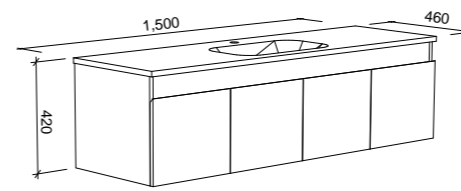

ROCKFORD 1500mm CENTRE BOWL

Wall Hung

CABINET WITH	SKU	RRP
Alpha Ceramic Top	RKF-V-1500-C-APH-W	$1,972
Haven Matt Dolomite Top	RKF-V-1500-C-HVN-W	$1,972
No Top	RKF-VCO-1500-C-X-W	$1,294

Floor Standing