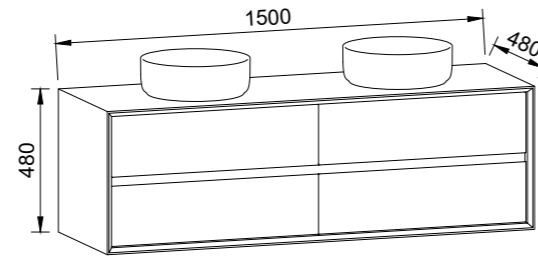

EMBRACE 1500mm CENTRE BOWL

Wall Hung

CABINET WITH	SKU	RRP
20mm SilkSurface Top with White Gloss Above Counter Ceramic Basin	EMB-V-1500-C-SSA-W	\$6,028

EMBRACE 1500mm DOUBLE BOWL

Wall Hung

CABINET WITH	SKU	RRP
20mm SilkSurface Top with White Gloss Above Counter Ceramic Basins	EMB-V-1500-D-SSA-W	\$6,118