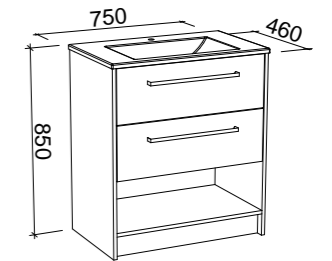

CABINET WITH	SKU	RRP
Alpha Ceramic Top	KAN-V-750-C-APH-F	$2,114
Regal Mineral Composite Top	KAN-V-750-C-REG-F	$2,114
Haven Matt Dolomite Top	KAN-V-750-C-HVN-F	$2,114
20mm SilkSurface Top with White Gloss Above Counter Ceramic Basin	KAN-V-750-C-SSA-F	$2,505
20mm SilkSurface Top with White Gloss Under Counter Ceramic Basin	KAN-V-750-C-SSU-F	$2,505
No Top	KAN-VCO-750-C-X-F	$1,580

Floor Standing