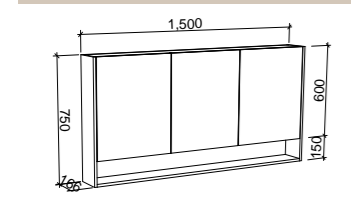

1500mm*

SKU	RRP
SAN-SC-1500-3-G	$1,434
SAN-SC-1500-3-P	$1,558