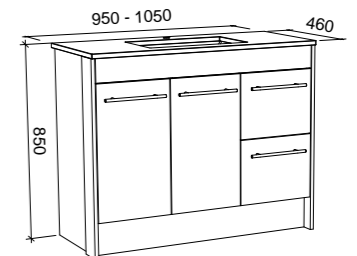

CABINET WITH	SKU	RRP
20mm SilkSurface Top with White Gloss Above Counter Ceramic Basin	WTW-V-1050-C-SSA-F	$3,122
20mm SilkSurface Top with White Gloss Under Counter Ceramic Basin	WTW-V-1050-C-SSU-F	$3,122
No Top	WTW-VCO-1050-C-X-F	$1,875