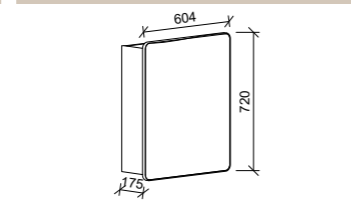

SUTHERLAND HOUSE BY SHAYNNA BLAZE

600mm*

SKU	RRP
SHC-SC-600-S-G	$1,149