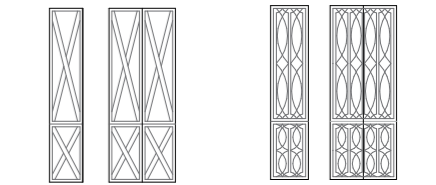

FARMHOUSE
Order with Farmhouse Route

REGENCY
Order with Regency Route

SUTHERLAND HOUSE 800mm x 450mm BY SHAYNNA BLAZE

Wall Hung		On Legs	
SKU	RRP	SKU	RRP
SHC-TB-800-W-G	$2,353	SHC-TB-800-L-G	$2,505