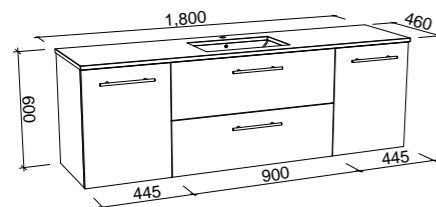

MARSHALL 1800mm CENTRE BOWL

Wall Hung