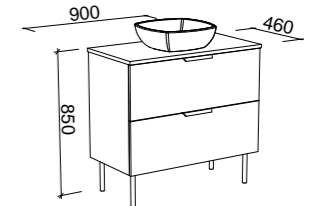

CABINET WITH	SKU	RRP
20mm SilkSurface Top with White Gloss Above Counter Ceramic Basin	SHC-V-900-C-SSA-L	$3,513
20mm SilkSurface Top with White Gloss Under Counter Ceramic Basin	SHC-V-900-C-SSU-L	$3,513
No Top	SHC-VCO-900-C-X-L	$2,455