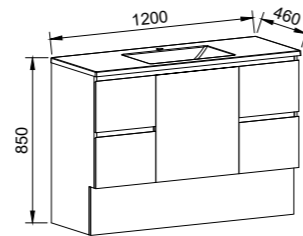

CABINET WITH	SKU	RRP
Regal Mineral Composite Top	CAR-V-1200-C-REG-F	$2,771
Alpha Ceramic Top	CAR-V-1200-C-APH-F	$2,771
Haven Matt Dolomite Top	CAR-V-1200-C-HVN-F	$2,771
Grand Mineral Composite Top	CAR-V-1200-C-GND-F	$3,001
No Top	CAR-VCO-1200-C-X-F	$2,070

Floor Standing