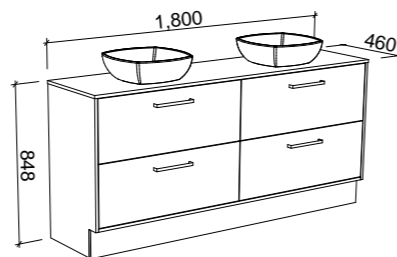

CABINET WITH	SKU	RRP
18mm Laminate Top with White Gloss Ceramic Above Counter Basins	DEL-V-1800-D-LMA-F	$3,709
No Top	DEL-VCO-1800-D-X-F	$2,544

NOTE: Laminate tops for the Delaware will always be a matt finish, and may vary to the cabinet finish.

Eadie

S SILVER INCLUSIONS