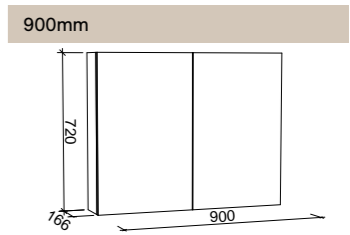

SKU	RRP
TEN-SC-900-D-G	$854
TEN-SC-900-D-P	$978