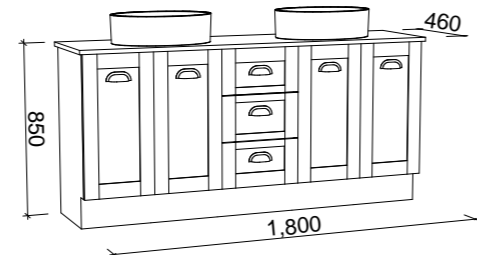

CABINET WITH	SKU	RRP
20mm SilkSurface Top with White Gloss Above Counter Ceramic Basins	VIC-V-1800-D-SSA-F	$4,279
20mm SilkSurface Top with White Gloss Under Counter Ceramic Basins	VIC-V-1800-D-SSU-F	$4,279
60mm SilkSurface Freedom Top with White Gloss Above Counter Ceramic Basins	VIC-V-1800-D-FRA-F	$4,780
60mm SilkSurface Freedom Top with White Gloss Under Counter Ceramic Basins	VIC-V-1800-D-FRU-F	$4,365
No Top	VIC-VCO-1800-D-X-F	$3,899

NOTE: For Victoria - Victoria Route standard unless specified otherwise. Refer to pages 246 - 250 for suitable handles.

Wall to Wall

G GOLD INCLUSIONS