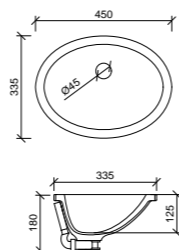

Mineral Composite Under Counter Basins

Amara Under Counter

40mm waste, with overflow to back.

WG AMA-BS-450-WG-U | $385