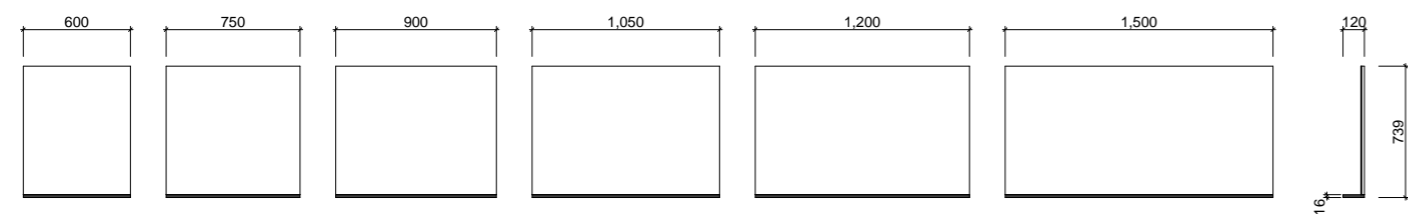

- Range of sizes available
- Easy split batten mounting system

[01.] Essence Mirror 900mm | ESS-M-900-739 | \$816 White Satin Shelf **[02.] Essence Mirror 900mm** | ESS-M-900-739 | \$816 Palomera Oak Shelf **[03.] Essence Mirror 750mm** | ESS-M-750-739 | \$737 Calm Oak Shelf | Shown with Mirror Lighting Upgrade | LED-L-MIRROR | ADD \$413 **Please refer to pricelist pages for all available options.**