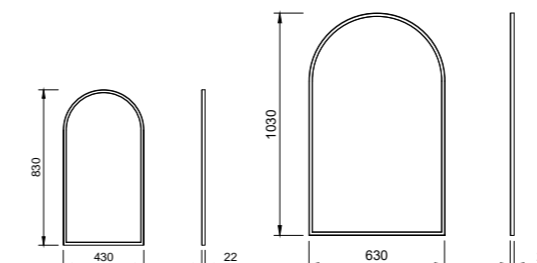

[01.] Church Mirror 430mm | CHUF-M-430-830 | $747 each White Satin Frame **[02.] Church Mirror 630mm** | CHUF-M-630-1030 | $896 each White Satin Frame **[03.] Church Mirror 430mm** | CHUF-M-430-830 | $747 Light Grey Satin Frame **Please refer to pricelist pages for all available options.**