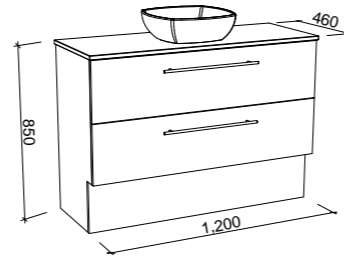

CABINET WITH	SKU	RRP
20mm SilkSurface Top with White Gloss Above Counter Ceramic Basin	OXB-V-1200-C-SSA-F	$3,447
20mm SilkSurface Top with White Gloss Under Counter Ceramic Basin	OXB-V-1200-C-SSU-F	$3,447
No Top	OXB-VCO-1200-C-X-F	$2,184