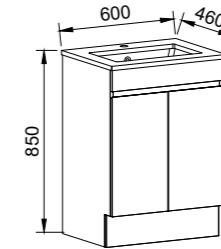

CABINET WITH	SKU	RRP
Classic Mineral Composite Top	BAR-V-600-C-CLA-F	$1,688
Regal Mineral Composite Top	BAR-V-600-C-REG-F	$1,724
Alpha Ceramic Top	BAR-V-600-C-APH-F	$1,724
Grand Mineral Composite Top	BAR-V-600-C-GND-F	$1,902
20mm SilkSurface Top with White Gloss Above Counter Ceramic Basin	BAR-V-600-C-SSA-F	$2,124
20mm SilkSurface Top with White Gloss Under Counter Ceramic Basin	BAR-V-600-C-SSU-F	$2,124
No Top	BAR-VCO-600-C-X-F	$1,258

On Legs