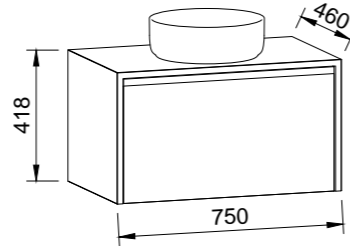

AINSWORTH 750mm

Wall Hung

CABINET WITH	SKU	RRP
20mm SilkSurface Top with White Gloss Above Counter Ceramic Basin	AIN-V-750-C-SSA-W	$2,917
20mm SilkSurface Top with White Gloss Under Counter Ceramic Basin	AIN-V-750-C-SSU-W	$2,917