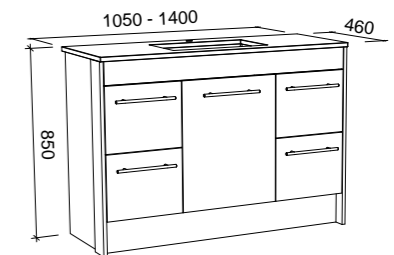

CABINET WITH	SKU	RRP
20mm SilkSurface Top with White Gloss Above Counter Ceramic Basin	WTW-V-1400-C-SSA-F	$4,225
20mm SilkSurface Top with White Gloss Under Counter Ceramic Basin	WTW-V-1400-C-SSU-F	$4,225
No Top	WTW-VCO-1400-C-X-F	$2,740

NOTE: Ask your builder to measure the exact size they require for building your vanity in between two walls. We will custom make your vanity to the exact size you nominate. Please ensure allowance is made for wall tiles as the width cannot be adjusted after manufacture. Only handles shorter than 250mm are available.