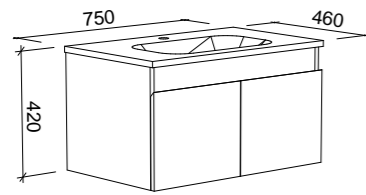

Rockford

S SILVER INCLUSIONS

ROCKFORD 750mm

Wall Hung

CABINET WITH	SKU	RRP
Alpha Ceramic Top	RKF-V-750-C-APH-W	\$1,080
Haven Matt Dolomite Top	RKF-V-750-C-HVN-W	\$1,080
No Top	RKF-VCO-750-C-X-W	\$697

Floor Standing