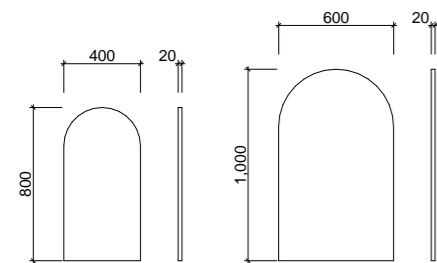

Church Mirror

The Church mirror is a standout choice for any bathroom, featuring an elegant arched top that will add a touch of softness and sophistication to your space.

- Easy split batten mounting system
- Optional surround lighting available (additional charges apply)
- White satin edging unless specified otherwise

[01.] Church Mirror 400mm | CHU-M-400-800 | $563 **[02.] Church Mirror 600mm** | CHU-M-600-1000 | $712 each **[03.] Church Mirror 600mm** | CHU-M-600-1000 | $712 | Shown with Mirror Lighting Upgrade | LED-L-MIRROR | ADD $413 **Please refer to pricelist pages for all available options.**

Church Frame Mirror

Introducing the Church Frame, a design that strikes the perfect balance between classic grace and contemporary flair. Select any colour from our painted collection to complement your space.

- Easy split batten mounting system
- Optional surround lighting available (additional charges apply)