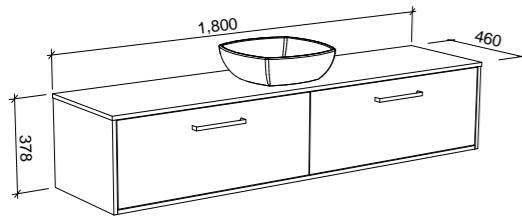

DELAWARE 1800mm CENTRE BOWL

Wall Hung

CABINET WITH	SKU	RRP
18mm Laminate Top with White Gloss Ceramic Above Counter Basin	DEL-V-1800-C-LMA-W	$2,725
No Top	DEL-VCO-1800-C-X-W	$1,782

Floor Standing