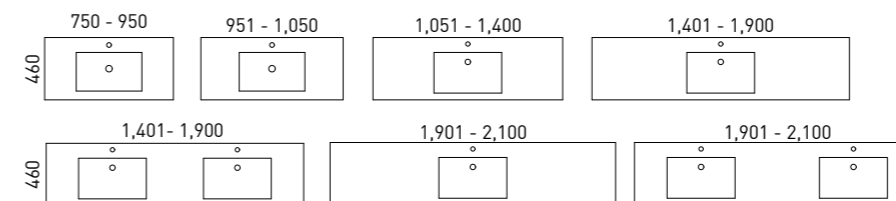

[01.] Wall to Wall Vanity 1901-2100mm | WTW-V-2100-D-SSA-W | $5,393 Light Grey Satin Cabinet with Albastera SilkSurface Top and Black Matt Enchant Ceramic Basins | Shown with Basin Colour Upgrade | UPG-OPT-BASCOLOUR | ADD $152 per basin | Shown with Under Cabinet Vanity Lighting | LED-L-UNDERCAB-V | ADD $413 **[02.] Wall to Wall Vanity 1051-1400mm** | WTW-V-1400-C-SSA-W | $3,853 Aged Walnut Cabinet with Calcutta Snow SilkSurface Top and White Gloss Allure Flute Ceramic Basin | Shown with Under Cabinet Vanity Lighting | LED-L-UNDERCAB-V | ADD $413 **[03.] Wall to Wall Vanity 1401-1900mm** | WTW-V-1900-C-SSA-F | $5,021 Bottega Oak Cabinet with Arctic White SilkSurface Top and White Gloss Quill Ceramic Basin **[04.] Wall to Wall Vanity 750-950mm** | WTW-V-950-C-SSU-F | $2,959 White Satin Cabinet with Canvas Mist SilkSurface Top and White Gloss Rectangle Under Counter Ceramic Basin **Please refer to pricelist pages for all available options.**