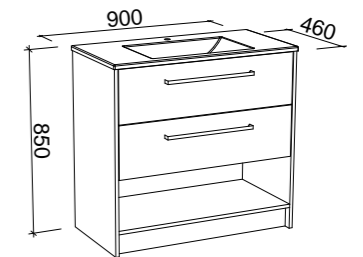

CABINET WITH	SKU	RRP
Alpha Ceramic Top	KAN-V-900-C-APH-F	$2,309
Regal Mineral Composite Top	KAN-V-900-C-REG-F	$2,309
Haven Matt Dolomite Top	KAN-V-900-C-HVN-F	$2,309
20mm SilkSurface Top with White Gloss Above Counter Ceramic Basin	KAN-V-900-C-SSA-F	$2,996
20mm SilkSurface Top with White Gloss Under Counter Ceramic Basin	KAN-V-900-C-SSU-F	$2,996
No Top	KAN-VCO-900-C-X-F	$1,752