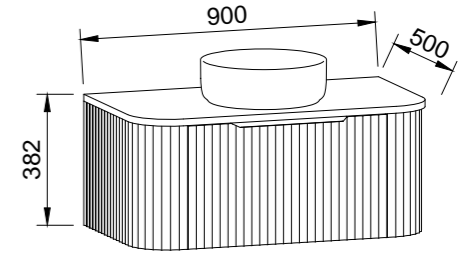

SANTOS 900mm

Wall Hung

CABINET WITH	SKU	RRP
20mm SilkSurface Top with White Gloss Above Counter Ceramic Basin	SAN-V-900-C-SSA-W	$2,550
No Top	SAN-VCO-900-C-X-W	$2,074