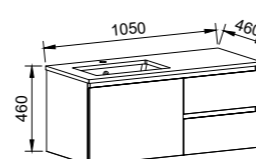

DAKOTA 1050mm

Wall Hung