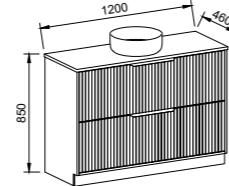

CABINET WITH	SKU	RRP
20mm SilkSurface Top with White Gloss Above Counter Ceramic Basin	ELW-V-1200-C-SSA-F	$3,691
20mm SilkSurface Top with White Gloss Under Counter Ceramic Basin	ELW-V-1200-C-SSU-F	$3,849
No Top	ELW-VCO-1200-C-X-F	$2,764