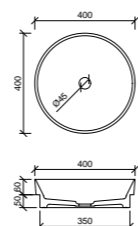

Ceramic Basins Continued

Radius Inset White

Offset or wall mounted tapware required.
32mm waste.

WG RAD-BS-400-WG-S | $233

WM RAD-BS-400-WM-U | $385