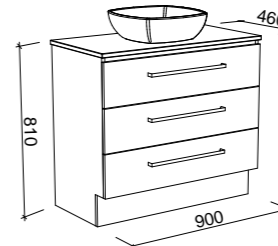

CABINET WITH	SKU	RRP
20mm SilkSurface Top with White Gloss Above Counter Ceramic Basin	ASH-V-900-C-SSA-F	$3,839
No Top	ASH-VCO-900-C-X-F	$2,389

On Legs