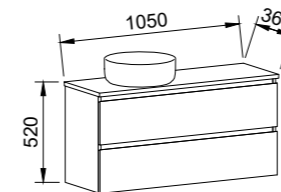

BILLIE 1050mm OFFSET BOWL

Wall Hung

CABINET WITH	SKU	RRP
20mm SilkSurface Top with White Gloss Above Counter Ceramic Basin Left-hand Offset	BIL-V-1050-L-SSA-W	$2,827
20mm SilkSurface Top with White Gloss Under Counter Ceramic Basin Left-hand Offset	BIL-V-1050-L-SSU-W	$2,827
No Top Left-hand Offset	BIL-VCO-1050-L-X-W	$1,512

NOTE: Right-hand offset also available. Order by replacing -L- with -R- in the relevant SKU. Centre bowl available on request.