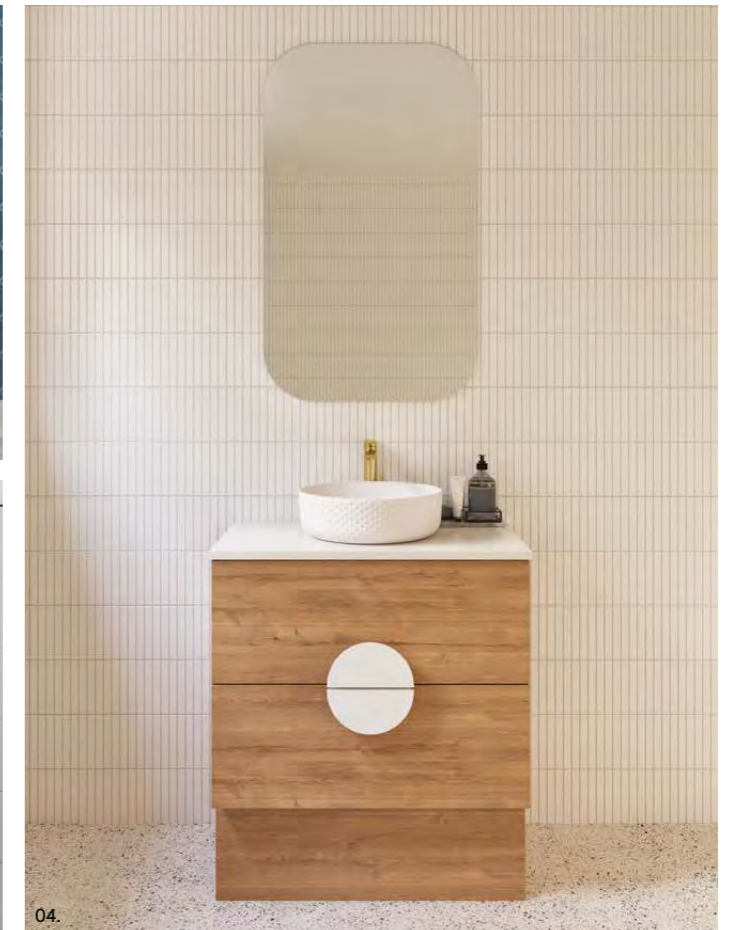

[01.] Oxbow Vanity 1500mm | OXB-V-1500-D-SSA-W | $4,855 Tassie Oak Cabinet with Arctic White SilkSurface Top and White Gloss Radius Inset Ceramic Basins | Shown with Under Cabinet Vanity Lighting | LED-L-UNDERCAB-V | ADD $413 **[02.] Oxbow Vanity 1200mm** | OXB-V-1200-C-SSA-F | $3,447 Classic Oak Cabinet with Star Dust SilkSurface Top and White Gloss Iconic 500 Ceramic Basin **[03.] Oxbow Vanity 1500mm** | OXB-V-1500-D-SSU-W | $4,855 Light Grey Satin Cabinet with Stratiss SilkSurface Top and White Gloss Allure Under Counter Ceramic Basins **[04.] Oxbow Vanity 750mm** | OXB-V-750-C-SSA-F | $2,702 Planked Urban Oak Cabinet with Arctic White SilkSurface Top and White Gloss Allure Dimple Ceramic Basin **Please refer to pricelist pages for all available options.**