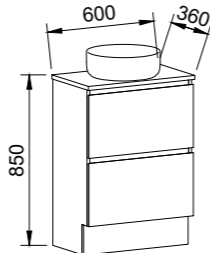

Floor Standing

CABINET WITH	SKU	RRP
20mm SilkSurface Top with White Gloss Above Counter Ceramic Basin	BIL-V-600-C-SSA-F	$2,241
20mm SilkSurface Top with White Gloss Under Counter Ceramic Basin	BIL-V-600-C-SSU-F	$2,241
No Top	BIL-VCO-600-C-X-F	$1,379