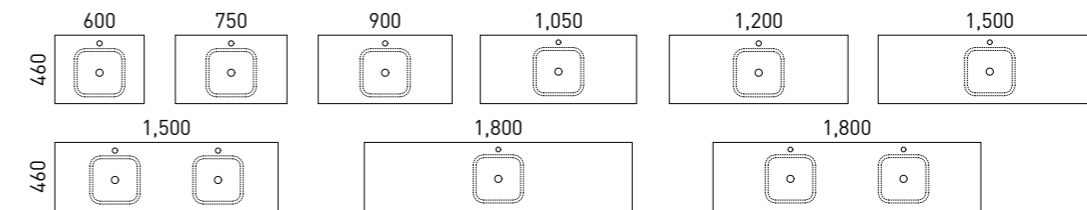

[01.] Henley Vanity 1200mm | HEN-V-1200-C-SSA-W | $3,637 Olive Satin Cabinet with Silk Whisper SilkSurface Top and White Gloss Rome Inset Ceramic Basin **[02.] Henley Vanity 1500mm** | HEN-V-1500-D-SSU-W | $5,295 Light Pistachio Satin Cabinet with Blanca Granite SilkSurface Top and White Gloss Rectangle Under Counter Ceramic Basins **[03.] Henley Vanity 1800mm** | HEN-V-1800-D-SSA-W | $5,458 Black Satin Cabinet with Grigio Stone SilkSurface Top and Black Matt Allure Ceramic Basins | Shown with Basin Colour Upgrade | UPG-OPT-BASCOLOUR | ADD $152 per basin | Shown with Under Cabinet Vanity Lighting | LED-L-UNDERCAB-V | ADD $413 **[04.] Henley Vanity 600mm** | HEN-V-600-C-SSU-W | $2,798 White Satin Cabinet with Stratiss SilkSurface Top and White Gloss Allure Under Counter Ceramic Basin **Please refer to pricelist pages for all available options.**