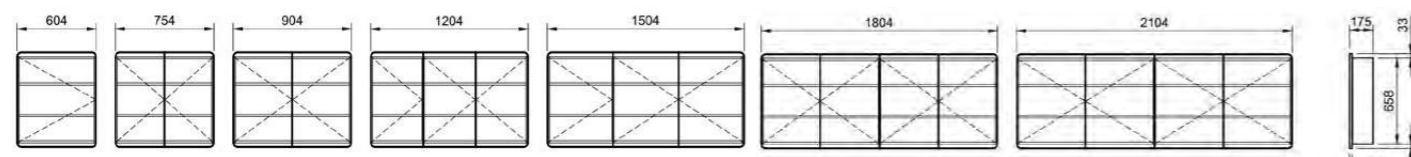

Sutherland House Shaving Cabinet BY SHAYNNA BLAZE

The intricate details of the framed mirror, with its finely radiused corners takes a humble shaving cabinet and makes it a work of art. With its internal oak finish trim, the beautiful design continues when you look inside.

- Semi recessed option available upon request
- Optional under cabinet lighting available (additional charges apply)

[01.] Sutherland House Shaving Cabinet 600mm | SHC-SC-600-S-G | $1,149 each Olive Satin Cabinet **[02.] Sutherland House Shaving Cabinet 1200mm** | SHC-SC-1200-3-G | $1,546 White Satin Cabinet shown with doors open | Shown with Hairdryer Storage and Powerpoint | SHC-OPT-S-DRYER | ADD $185 | Shown with Storage Queen Amber Shaver Storage System | SHC-OPT-S-AMBER-D3 | ADD $216 **[03.] Sutherland House Shaving Cabinet 900mm** | SHC-SC-900-D-G | $1,348 Light Pistachio Satin Cabinet **Please refer to pricelist pages for all available options.**

Tennessee Shaving Cabinet

The Tennessee shaver is a perfect addition to your minimalist bathroom. With a stylish all glass look, it's great for reflecting light in your space whilst providing practical storage. You can further accentuate it by opting for under cabinet lighting (additional charges apply).

- Upgrade to Platinum option with Luxe Graphite interior and glass internal shelves to match Platinum vanities
- Semi recessed option available upon request
- Fully reversible (unless ordered with upgrades)