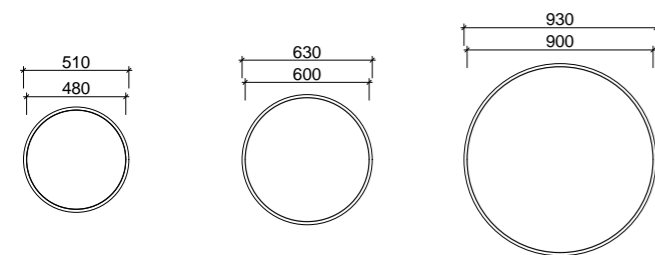

Portland Mirror

Elevate the aesthetic of your space with the Portland mirror, a perfect way to add a pop of colour. Our standard paint colour options provide endless possibilities, allowing you to seamlessly coordinate or make a statement by contrasting with your vanity.

- Optional lighting available (additional charges apply)
- Easy split batten mounting system

[01.] Portland Mirror 630mm | POR-M-630-630 | $790 Navy Blue Satin Frame [02.] Portland Mirror 510mm | POR-M-510-510 | $516 Black Satin Frame | Shown with Mirror Lighting Upgrade | LED-L-MIRROR | ADD $413 per mirror [03.] Portland Mirror 930mm | POR-M-930-930 | $1,133 Light Grey Satin Frame **Please refer to pricelist pages for all available options.**

Splice Shelves

Upgrade your bathroom with a touch of personal charm using our Splice Shelves. Their modern and streamlined look elevates the sophistication of any space, whilst also improving overall functionality and organisation.

- Other sizes available on request (additional charges and depth restrictions apply)
- Includes hidden internal brackets for sturdy installation
- Available in all standard paint and woodgrain finishes
- 5kg weight restriction