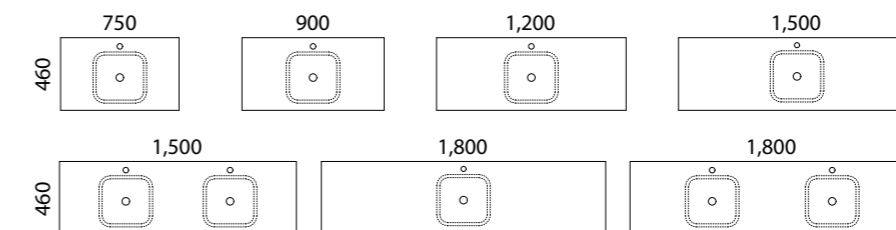

[01.] Ashton Vanity 900mm | ASH-V-900-C-SSA-W | $3,329 Bayleaf Cabinet with Stratiss SilkSurface Top and White Gloss Iconic 420 Ceramic Basin **[02.] Ashton Vanity 1200mm** | ASH-V-1200-C-SSA-W | $3,955 White Satin Cabinet with Bianco Pearl SilkSurface Top and White Gloss Myrtle Ceramic Basin | Shown with Under Cabinet Lighting | LED-L-UNDERCAB-V | ADD $413 **[03.] Ashton Vanity 1800mm** | ASH-V-1800-D-SSA-W | $5,633 Florentine Walnut Cabinet with Arctic White SilkSurface Top and White Gloss Enchant Ceramic Basins **[04.] Ashton Vanity 900mm** | ASH-V-900-C-SSA-W | $3,329 Perugian Walnut Cabinet with Calcutta Snow SilkSurface Top and White Gloss Radius Inset Ceramic Basin | Shown with Under Cabinet Lighting | LED-L-UNDERCAB-V | ADD $413 **Please refer to pricelist pages for all available options.**