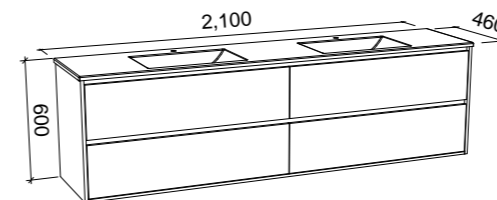

GRANGE 2100mm DOUBLE BOWL

Wall Hung

CABINET WITH	SKU	RRP
Regal Mineral Composite Top	GRA-V-2100-D-REG-W	$5,520
20mm SilkSurface Top with White Gloss Above Counter Ceramic Basins	GRA-V-2100-D-SSA-W	$5,006
20mm SilkSurface Top with White Gloss Under Counter Ceramic Basins	GRA-V-2100-D-SSU-W	$5,006
No Top	GRA-VCO-2100-D-X-W	$2,842

Floor Standing