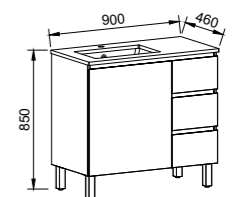

NOTE: Only handles shorter than 320mm are available.

DAKOTA 900mm

Wall Hung

Floor Standing

On Legs

CABINET WITH	SKU	RRP	CABINET WITH	SKU	RRP	CABINET WITH	SKU	RRP
20mm SilkSurface Top with White Gloss Above Counter Ceramic Basin Left-hand Offset	DAK-V-900-L-SSA-W	\$3,577	20mm SilkSurface Top with White Gloss Above Counter Ceramic Basin Left-hand Offset	DAK-V-900-L-SSA-F	\$3,887	20mm SilkSurface Top with White Gloss Above Counter Ceramic Basin Left-hand Offset	DAK-V-900-L-SSA-L	\$3,954
20mm SilkSurface Top with White Gloss Under Counter Ceramic Basin Left-hand Offset	DAK-V-900-L-SSU-W	\$3,577	20mm SilkSurface Top with White Gloss Under Counter Ceramic Basin Left-hand Offset	DAK-V-900-L-SSU-F	\$3,887	20mm SilkSurface Top with White Gloss Under Counter Ceramic Basin Left-hand Offset	DAK-V-900-L-SSU-L	\$3,954
No Top Left-hand Offset	DAK-VCO-900-L-X-W	\$1,777	No Top Left-hand Offset	DAK-VCO-900-L-X-F	\$2,096	No Top Left-hand Offset	DAK-VCO-900-L-X-L	\$2,164