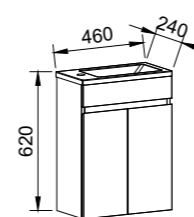

ENSUITE 460mm

Wall Hung

CABINET WITH	SKU	RRP
Ensuite Mineral Composite Top Left-hand Offset	ENS-V-460-L-ENS-W	$952
No Top Left-hand Offset	ENS-VCO-460-L-X-W	$720

Floor Standing