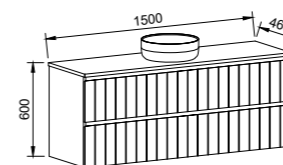

HENLEY 1500mm CENTRE BOWL

Wall Hung

CABINET WITH	SKU	RRP
20mm SilkSurface Top with White Gloss Above Counter Ceramic Basin	HEN-V-1500-C-SSA-W	$4,824
20mm SilkSurface Top with White Gloss Under Counter Ceramic Basin	HEN-V-1500-C-SSU-W	$4,824
No Top	HEN-VCO-1500-C-X-W	$3,038