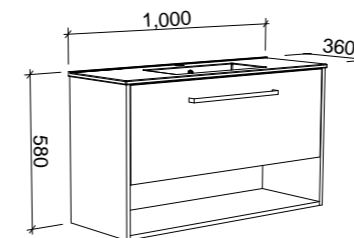

KARLIE 1000mm

Wall Hung

CABINET WITH	SKU	RRP
Urban Ceramic Top	KAR-V-1000-C-URB-W	$2,330
No Top	KAR-VCO-1000-C-X-W	$1,593

Floor Standing