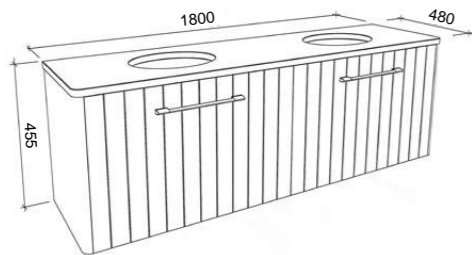

SABA 1800mm DOUBLE BOWL

Wall Hung

CABINET WITH	SKU	RRP
20mm SilkSurface Top with White Gloss Above Counter Ceramic Basins	SAB-V-1800-D-SSA-W	$4,166
20mm SilkSurface Top with White Gloss Under Counter Ceramic Basins	SAB-V-1800-D-SSU-W	$4,747
No Top	SAB-VCO-1800-D-X-W	$2,202

Santos

G GOLD INCLUSIONS