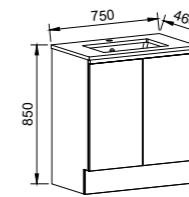

NOTE: Please confirm hinge side when ordered.

Dakota

P PLATINUM INCLUSIONS

DAKOTA 750mm

Wall Hung

Floor Standing

On Legs

CABINET WITH	SKU	RRP	CABINET WITH	SKU	RRP	CABINET WITH	SKU	RRP
20mm SilkSurface Top with White Gloss Above Counter Ceramic Basin	DAK-V-750-C-SSA-W	\$2,694	20mm SilkSurface Top with White Gloss Above Counter Ceramic Basin	DAK-V-750-C-SSA-F	\$2,970	20mm SilkSurface Top with White Gloss Above Counter Ceramic Basin	DAK-V-750-C-SSA-L	\$3,057
20mm SilkSurface Top with White Gloss Under Counter Ceramic Basin	DAK-V-750-C-SSU-W	\$2,694	20mm SilkSurface Top with White Gloss Under Counter Ceramic Basin	DAK-V-750-C-SSU-F	\$2,970	20mm SilkSurface Top with White Gloss Under Counter Ceramic Basin	DAK-V-750-C-SSU-L	\$3,057
No Top	DAK-VCO-750-C-X-W	\$1,398	No Top	DAK-VCO-750-C-X-F	\$1,685	No Top	DAK-VCO-750-C-X-L	\$1,772