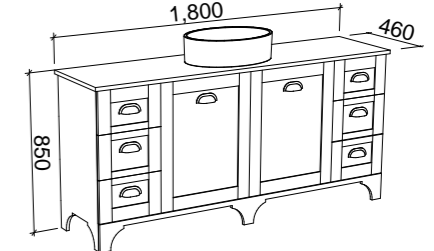

WINDSOR 1800mm CENTRE BOWL

Floor Standing

CABINET WITH	SKU	RRP
20mm SilkSurface Top with White Gloss Above Counter Ceramic Basin	WIN-V-1800-C-SSA-F	$4,709
20mm SilkSurface Top with White Gloss Under Counter Ceramic Basin	WIN-V-1800-C-SSU-F	$4,709
60mm SilkSurface Freedom Top with White Gloss Above Counter Ceramic Basin	WIN-V-1800-C-FRA-F	$5,272
60mm SilkSurface Freedom Top with White Gloss Under Counter Ceramic Basin	WIN-V-1800-C-FRU-F	$5,272
No Top	WIN-VCO-1800-C-X-F	$4,034