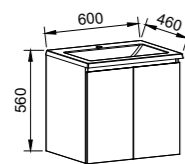

CARLO 600mm

Wall Hung

CABINET WITH	SKU	RRP
Regal Mineral Composite Top	CAR-V-600-C-REG-W	$1,549
Alpha Ceramic Top	CAR-V-600-C-APH-W	$1,549
Grand Mineral Composite Top	CAR-V-600-C-GND-W	$1,764
No Top	CAR-VCO-600-C-X-W	$1,085

Floor Standing