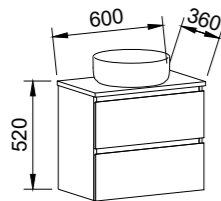

BILLIE 600mm

Wall Hung

CABINET WITH	SKU	RRP
20mm SilkSurface Top with White Gloss Above Counter Ceramic Basin	BIL-V-600-C-SSA-W	$2,029
20mm SilkSurface Top with White Gloss Under Counter Ceramic Basin	BIL-V-600-C-SSU-W	$2,029
No Top	BIL-VCO-600-C-X-W	$1,154