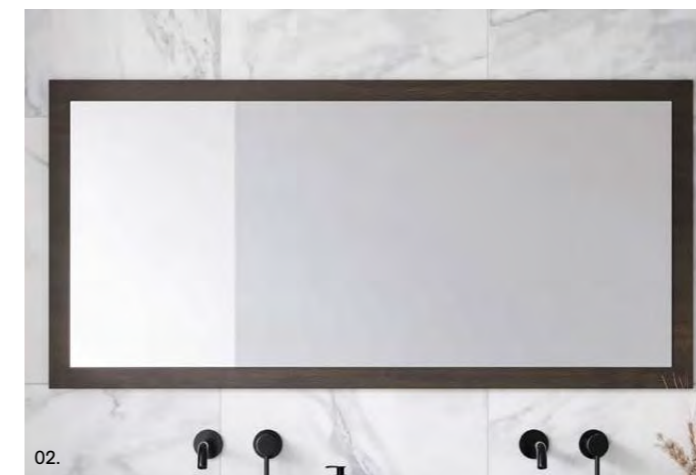

[01.] Miami Mirror 1500mm | MIA-M-1500-720 | $1,111 Light Pistachio Satin Frame | Shown with Mirror Lighting Upgrade | LED-L-MIRROR | ADD $413 **[02.] Miami Mirror 1500mm** | MIA-M-1500-720 | $1,111 Perugian Walnut Frame **[03.] Miami Mirror 750mm** | MIA-M-750-720 | $532 White Satin Frame **Please refer to pricelist pages for all available options.**