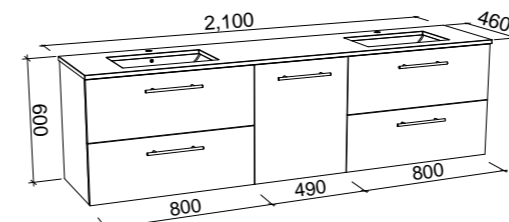

MARSHALL 2100mm DOUBLE BOWL

Wall Hung