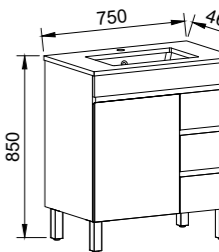

CABINET WITH	SKU	RRP
Classic Mineral Composite Top	BAR-V-750-C-CLA-L	$1,999
Regal Mineral Composite Top	BAR-V-750-C-REG-L	$2,025
Alpha Ceramic Top	BAR-V-750-C-APH-L	$2,025
Haven Matt Dolomite Top	BAR-V-750-C-HVN-L	$2,025
Grand Mineral Composite Top	BAR-V-750-C-GND-L	$2,223
20mm SilkSurface Top with White Gloss Above Counter Ceramic Basin	BAR-V-750-C-SSA-L	$2,479
20mm SilkSurface Top with White Gloss Under Counter Ceramic Basin	BAR-V-750-C-SSU-L	$2,479
No Top	BAR-VCO-750-C-X-L	$1,565

NOTE: Only handles shorter than 250mm are available on the Bargo.