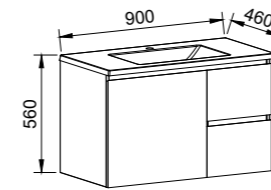

CARLO 900mm

Wall Hung

CABINET WITH	SKU	RRP
Regal Mineral Composite Top	CAR-V-900-C-REG-W	$1,926
Alpha Ceramic Top	CAR-V-900-C-APH-W	$1,926
Haven Matt Dolomite Top	CAR-V-900-C-HVN-W	$1,926
Grand Mineral Composite Top	CAR-V-900-C-GND-W	$2,158
No Top	CAR-VCO-900-C-X-W	$1,410

Floor Standing