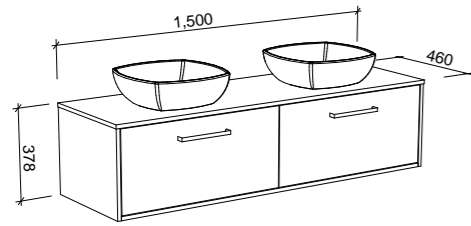

Delaware

G GOLD INCLUSIONS

DELAWARE 1500mm DOUBLE BOWL

Wall Hung

CABINET WITH	SKU	RRP
18mm Laminate Top with White Gloss Ceramic Above Counter Basins	DEL-V-1500-D-LMA-W	$2,762
No Top	DEL-VCO-1500-D-X-W	$1,691

Floor Standing