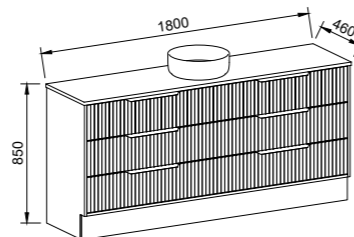

CABINET WITH	SKU	RRP
20mm SilkSurface Top with White Gloss Above Counter Ceramic Basin	EMM-V-1800-C-SSA-F	$5,773
No Top	EMM-VCO-1800-C-X-F	$4,480