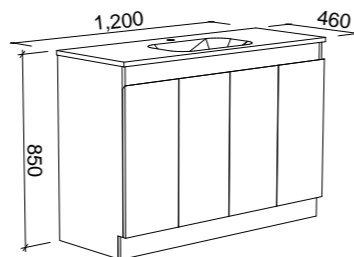

CABINET WITH	SKU	RRP
Alpha Ceramic Top	RKF-V-1200-C-APH-F	$1,579
Haven Matt Dolomite Top	RKF-V-1200-C-HVN-F	$1,579
No Top	RKF-VCO-1200-C-X-F	$1,087

NOTE: Fingerpull standard on Rockford, otherwise handles shorter than 250mm are available.

Rockford

S SILVER INCLUSIONS