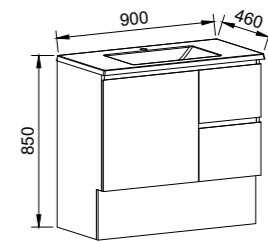

CABINET WITH	SKU	RRP
Regal Mineral Composite Top	CAR-V-900-C-REG-F	$2,142
Alpha Ceramic Top	CAR-V-900-C-APH-F	$2,142
Haven Matt Dolomite Top	CAR-V-900-C-HVN-F	$2,142
Grand Mineral Composite Top	CAR-V-900-C-GND-F	$2,357
No Top	CAR-VCO-900-C-X-F	$1,606