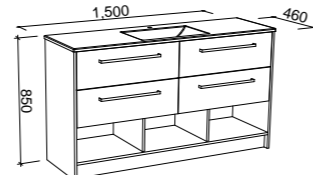

CABINET WITH	SKU	RRP
Alpha Ceramic Top	KAN-V-1500-C-APH-F	$4,680
Regal Mineral Composite Top	KAN-V-1500-C-REG-F	$4,224
Haven Matt Dolomite Top	KAN-V-1500-C-HVN-F	$4,224
20mm SilkSurface Top with White Gloss Above Counter Ceramic Basin	KAN-V-1500-C-SSA-F	$4,830
20mm SilkSurface Top with White Gloss Under Counter Ceramic Basin	KAN-V-1500-C-SSU-F	$4,830
No Top	KAN-VCO-1500-C-X-F	$3,136

Kansas

G GOLD INCLUSIONS