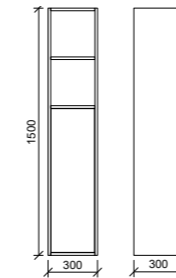

01.

[01.] Hudson Duo Tallboy | HDD-TB-300-W-G | $1,420 Boston Oak Cabinet Please refer to pricelist pages for all available options.

TALLBOYS