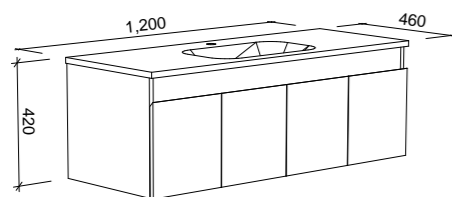

ROCKFORD 1200mm

Wall Hung

CABINET WITH	SKU	RRP
Alpha Ceramic Top	RKF-V-1200-C-APH-W	$1,439
Haven Matt Dolomite Top	RKF-V-1200-C-HVN-W	$1,439
No Top	RKF-VCO-1200-C-X-W	$948

Floor Standing