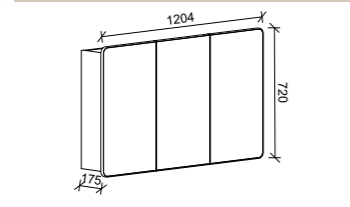

SKU	RRP
SHC-SC-900-D-G	\$1,348

1200mm

SKU	RRP
SHC-SC-1200-3-G	\$1,546

1500mm

SKU	RRP
SHC-SC-1500-3-G	\$1,815

1800mm

SKU	RRP
SHC-SC-1800-4-G	\$2,187

NOTE: -P denotes Platinum range. These shaving cabinets include 'Luxe Graphite' interiors to match Platinum vanities and glass interior shelves as standard. -G denotes standard cabinets and include white interiors. Lighting and powerpoints are not included in shaving cabinet pricing. All mirrors are copper free. Depth on Gold cabinets can be adjusted to a minimum of 120mm for no price change. Refer to pages 222 - 244 for options and pricing. *Please specify hinge side when ordering. †Back of shelf will match side colour unless specified otherwise. **Victoria route standard unless specified otherwise.