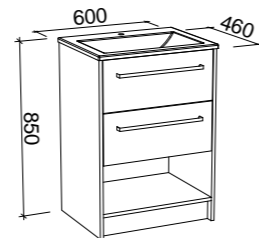

CABINET WITH	SKU	RRP
Alpha Ceramic Top	KAN-V-600-C-APH-F	$1,963
Regal Mineral Composite Top	KAN-V-600-C-REG-F	$1,963
20mm SilkSurface Top with White Gloss Above Counter Ceramic Basin	KAN-V-600-C-SSA-F	$2,311
20mm SilkSurface Top with White Gloss Under Counter Ceramic Basin	KAN-V-600-C-SSU-F	$2,311
No Top	KAN-VCO-600-C-X-F	$1,442

Kansas

G GOLD INCLUSIONS