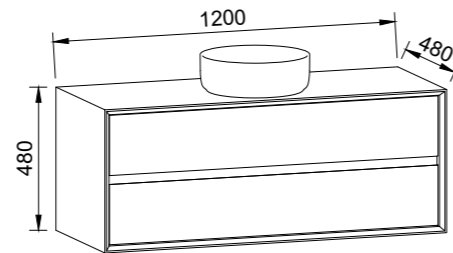

EMBRACE 900mm

Wall Hung

CABINET WITH	SKU	RRP
20mm SilkSurface Top with White Gloss Above Counter Ceramic Basin	EMB-V-900-C-SSA-W	\$4,521

EMBRACE 1200mm

Wall Hung

CABINET WITH	SKU	RRP
20mm SilkSurface Top with White Gloss Above Counter Ceramic Basin	EMB-V-1200-C-SSA-W	\$4,770