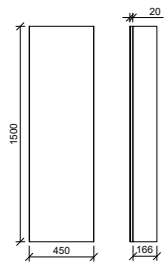

Tennessee Mirror Tallboy

With several adjustable shelves, the Tennessee Tallboy provides you ample space to keep your bathroom essentials organised and within easy reach. The full-length mirror not only makes your bathroom feel more spacious but also provides you with a convenient spot to check your appearance before leaving home.

- Upgrade to Platinum option with Luxe Graphite interior and glass internal shelves to match Platinum vanities
- Fingerpull opening
- Fully reversible
- Available in wall hung

[01.] Tennessee Tallboy | TEN-TB-450-W-G | $1,198 Olive Satin Cabinet [02.] Tennessee Tallboy | TEN-TB-450-W-G | $1,198 Olive Satin Cabinet shown with door open
Please refer to pricelist pages for all available options.

York Tallboy

Do you have a keen sense of style and a love of practicality? The York Tallboy boasts a minimal design and provides storage without taking up much room in your space. Whether you're looking to update your bathroom's look or simply in need of more storage space, this tallboy a great choice.

- Upgrade to Platinum option with Luxe Graphite interior to match Platinum vanities
- Standard with centre fingerpull
- Available in wall hung