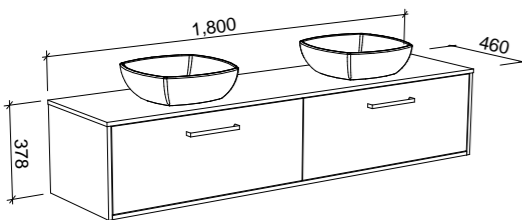

DELAWARE 1800mm DOUBLE BOWL

Wall Hung

CABINET WITH	SKU	RRP
18mm Laminate Top with White Gloss Ceramic Above Counter Basins	DEL-V-1800-D-LMA-W	$2,968
No Top	DEL-VCO-1800-D-X-W	$1,802

Floor Standing