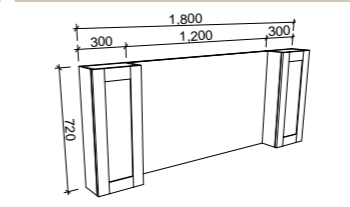

1800mm Single

SKU	RRP
VIC-SC-1800-S-G	$1,813
VIC-SC-1800-S-P	$1,849