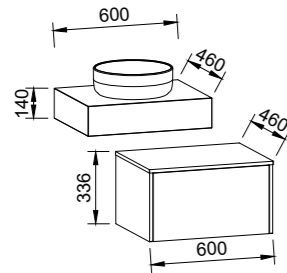

Milan

MILAN 600mm

Wall Hung

CABINET WITH	SKU	RRP
Complete Unit Including White Gloss Ceramic Above Counter Basin, Laminate Slab Top and Cabinet	MIL-V-600-C-LMA-W	$2,913
Complete Unit Including White Gloss Ceramic Above Counter Basin, SilkSurface Top and Cabinet	MIL-V-600-C-BAA-W	$2,642
Wall Hung Cabinet Only	MIL-VCO-600-C-X-W	$1,580
Laminated Slab Top and Basin Only 600 x 460 x 140 with mounting brackets Incl. White Gloss Ceramic Above Counter Basin	LMA-ST-600-140-460-C	$1,525
SilkSurface Top and Basin Only 600 x 460 x 140 with mounting brackets Incl. White Gloss Ceramic Above Counter Basin	BAA-ST-600-140-460-C	$1,107