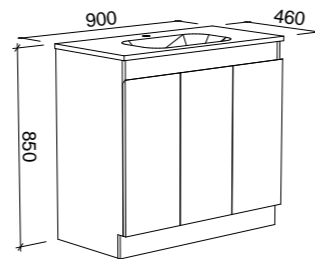

CABINET WITH	SKU	RRP
Alpha Ceramic Top	RKF-V-900-C-APH-F	$1,318
Haven Matt Dolomite Top	RKF-V-900-C-HVN-F	$1,318
No Top	RKF-VCO-900-C-X-F	$913