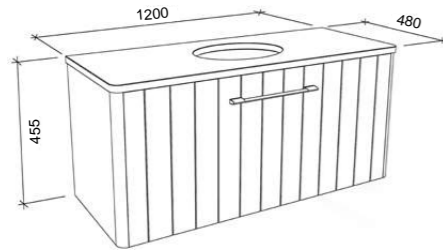

Saba

G GOLD INCLUSIONS

SABA 1200mm

Wall Hung

CABINET WITH	SKU	RRP
20mm SilkSurface Top with White Gloss Above Counter Ceramic Basin	SAB-V-1200-C-SSA-W	$2,583
20mm SilkSurface Top with White Gloss Under Counter Ceramic Basin	SAB-V-1200-C-SSU-W	$2,873
No Top	SAB-VCO-1200-C-X-W	$1,411