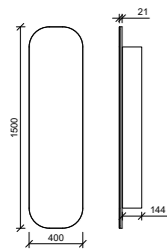

01.

[01.] Jazz Arch Mirror Tallboy | JZA-TB-400-W-G | $1,378 White Satin Cabinet Please refer to pricelist pages for all available options.

Lincoln Tallboy

The Lincoln Tallboy is a master of disguise with its tilt-out removable laundry basket, making it easy to keep your dirty clothes out of sight. The customisable height and optional mirror front makes this a practical and stylish winner.

- Upgrade to Platinum option with Luxe Graphite interior to match Platinum vanities (basket and hardware will remain white)
- Fixed width, but customisable height
- Available in wall hung, floor standing and on legs