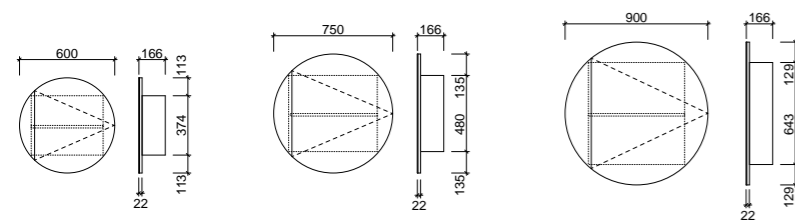

Havana Shaving Cabinet

Bring a touch of sophistication to your modern bathroom with the Havana shaver! Its stunning round design not only adds a stylish touch, but also offers practical storage solutions for all your bathroom essentials.

- Upgrade to Platinum option with Luxe Graphite interior and glass internal shelves to match Platinum vanities
- Optional under cabinet lighting available (additional charges apply)
- Fully reversible (unless ordered with upgrades)

[01.] Havana Shaving Cabinet 750mm | HAV-SC-750-S-G | $996 Perugian Walnut Cabinet **[02.] Havana Shaving Cabinet 750mm** | HAV-SC-750-S-G | $996 White Satin Cabinet **[03.] Havana Platinum Shaving Cabinet 750mm** | HAV-SC-750-S-P | $1,068 White Satin Cabinet shown with door open **Please refer to pricelist pages for all available options.**

Jazz Arch Shaving Cabinet

Transform your bathroom into a luxurious oasis with the Jazz Arch shaver! To add a touch of sophistication, upgrade your shaver with optional under cabinet lighting. The soft, warm glow of the lighting will enhance the overall ambiance of your bathroom and make it a truly enjoyable haven.

- Upgrade to Platinum option with Luxe Graphite interior and glass internal shelves to match Platinum vanities
- Semi-recessed option available upon request
- Fully reversible (unless ordered with upgrades)