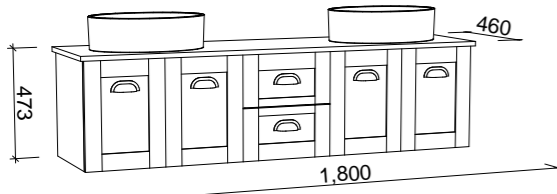

VICTORIA 1800mm DOUBLE BOWL

Wall Hung

CABINET WITH	SKU	RRP
20mm SilkSurface Top with White Gloss Above Counter Ceramic Basins	VIC-V-1800-D-SSA-W	$3,864
20mm SilkSurface Top with White Gloss Under Counter Ceramic Basins	VIC-V-1800-D-SSU-W	$3,864
60mm SilkSurface Freedom Top with White Gloss Above Counter Ceramic Basins	VIC-V-1800-D-FRA-W	$4,365
60mm SilkSurface Freedom Top with White Gloss Under Counter Ceramic Basins	VIC-V-1800-D-FRU-W	$4,365
No Top	VIC-VCO-1800-D-X-W	$3,409

Floor Standing