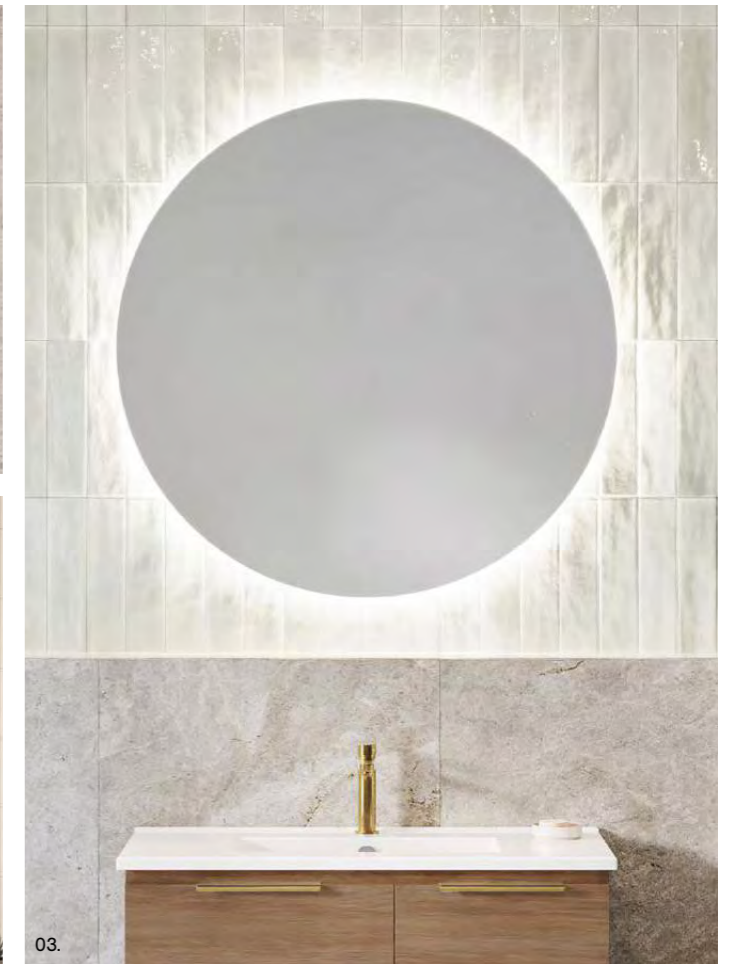

[01.] Oxford Mirror 480mm | OXF-M-480-480 | $299 **[02.] Oxford Mirror 600mm** | OXF-M-600-600 | $573 each | Shown with Mirror Lighting Upgrade | LED-L-MIRROR | ADD $413 per mirror **[03.] Oxford Mirror 900mm** | OXF-M-900-900 | $916 | Shown with Mirror Lighting Upgrade | LED-L-MIRROR | ADD $413 **Please refer to pricelist pages for all available options.**