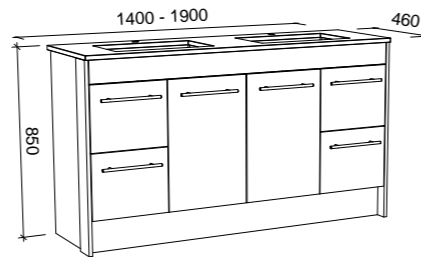

Floor Standing