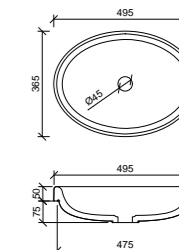

Mineral Composite Basins

Coast Inset

Offset or wall mounted tapware required. 40mm waste.

WG COA-BS-495-WG-U | $385