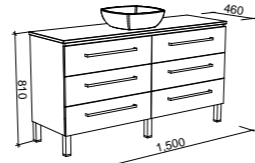

CABINET WITH	SKU	RRP
20mm SilkSurface Top with White Gloss Above Counter Ceramic Basin	ASH-V-1500-C-SSA-L	$4,777
No Top	ASH-VCO-1500-C-X-L	$3,015