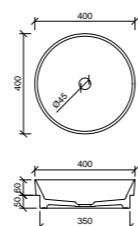

Radius Inset Black

Offset or wall mounted tapware required.
32mm waste.

BKM RAD-BS-400-BKM-U | $385