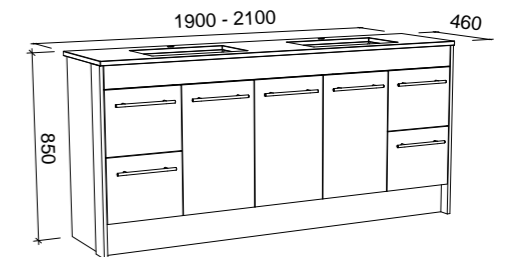

Floor Standing