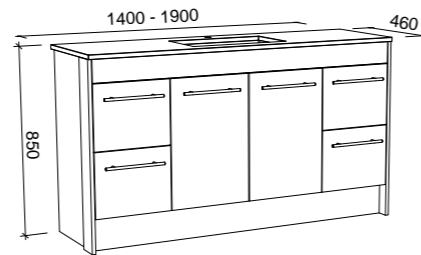

Wall to Wall

G GOLD INCLUSIONS

WALL TO WALL 1401mm - 1900mm CENTRE BOWL (Nominate the exact size you require when ordering)

Wall Hung

Floor Standing

CABINET WITH	SKU	RRP
20mm SilkSurface Top with White Gloss Above Counter Ceramic Basin	WTW-V-1900-C-SSA-W	\$4,539
20mm SilkSurface Top with White Gloss Under Counter Ceramic Basin	WTW-V-1900-C-SSU-W	\$4,539
No Top	WTW-VCO-1900-C-X-W	\$2,683