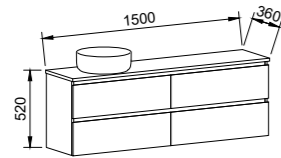

Billie

G GOLD INCLUSIONS

BILLIE 1500mm OFFSET BOWL

Wall Hung

CABINET WITH	SKU	RRP
20mm SilkSurface Top with White Gloss Above Counter Ceramic Basin Left-hand Offset	BIL-V-1500-L-SSA-W	$3,742
20mm SilkSurface Top with White Gloss Under Counter Ceramic Basin Left-hand Offset	BIL-V-1500-L-SSU-W	$3,742
No Top Left-hand Offset	BIL-VCO-1500-L-X-W	$1,995

NOTE: Right-hand offset also available. Order by replacing **-L-** with **-R-** in the relevant SKU. Centre bowl available on request.

Floor Standing