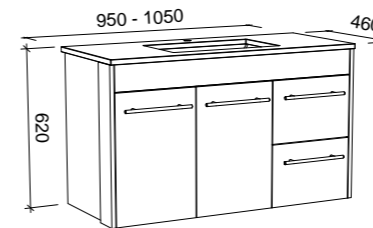

WALL TO WALL 951mm - 1050mm (Nominate the exact size you require when ordering)

Wall Hung

CABINET WITH	SKU	RRP
20mm SilkSurface Top with White Gloss Above Counter Ceramic Basin	WTW-V-1050-C-SSA-W	$2,815
20mm SilkSurface Top with White Gloss Under Counter Ceramic Basin	WTW-V-1050-C-SSU-W	$2,815
No Top	WTW-VCO-1050-C-X-W	$1,569

Floor Standing