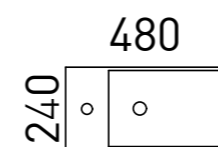

[01.] Frankie Vanity 480mm | FRA-V-480-L-LIB-W | $904 Olive Satin Cabinet with Liberty Ceramic Top | Shown with Push-to-Open Upgrade | UPG-OPT-DOOR-PTO | ADD $61 | Shown with Under Cabinet Vanity Lighting | LED-L-UNDERCAB-V | ADD $413 **[02.] Frankie Vanity 480mm** | FRA-V-480-L-LIB-W | $904 Emerald Green Satin Cabinet with Liberty Ceramic Top **[03.] Frankie Vanity 480mm** | FRA-V-480-R-LIB-W | $904 Planked Urban Oak Cabinet with Liberty Ceramic Top **Please refer to pricelist pages for all available options.**