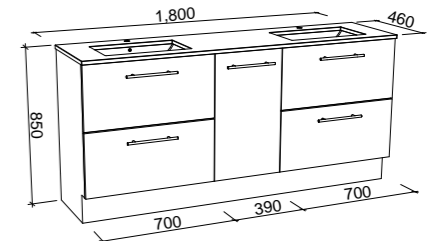

NOTE: Only handles shorter than 400mm are available.

Marshall

G GOLD INCLUSIONS

MARSHALL 1800mm DOUBLE BOWL

Wall Hung

Floor Standing

CABINET WITH	SKU	RRP
20mm SilkSurface Top with White Gloss Above Counter Ceramic Basins	MAR-V-1800-D-SSA-W	\$4,105
20mm SilkSurface Top with White Gloss Under Counter Ceramic Basins	MAR-V-1800-D-SSU-W	\$4,105
No Top	MAR-VCO-1800-D-X-W	\$2,146