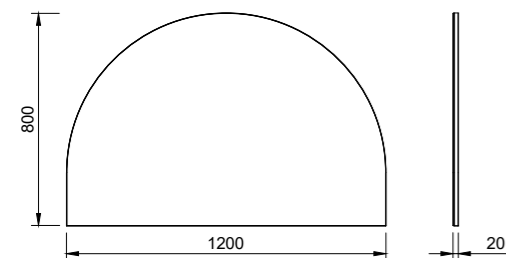

Melody Mirror

Step into modern elegance with the captivating half-moon design of the Melody mirror. Embracing contemporary trends, the mirror's gentle curve and generous surface make it a perfect addition to elevate the aesthetic of your bathroom.

- Easy split batten mounting system
- White satin edging unless specified otherwise

[01.] Melody Mirror 1200mm | MEL-M-1200-800 | $1,127 **[02.] Melody Mirror 1200mm** | MEL-M-1200-800 | $1,127 | Shown with Mirror Lighting Upgrade | LED-L-MIRROR | ADD $413 **[03.] Melody Mirror 1200mm** | MEL-M-1200-800 | $1,127 **Please refer to pricelist pages for all available options.**

Miami Mirror

Upgrade your bathroom with the Miami mirror, a stunning piece that exudes modern elegance. With a range of sizes available, you can select the perfect fit for your space, whether you have a small powder room or a large master bathroom.

- Easy split batten mounting system
- Available in vertical hung upon request (additional charges may apply)