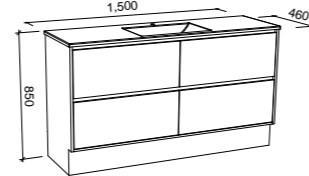

CABINET WITH	SKU	RRP
Alpha Ceramic Top	GRA-V-1500-C-APH-F	$3,850
Regal Mineral Composite Top	GRA-V-1500-C-REG-F	$3,735
Haven Matt Dolomite Top	GRA-V-1500-C-HVN-F	$3,735
20mm SilkSurface Top with White Gloss Above Counter Ceramic Basin	GRA-V-1500-C-SSA-F	$4,331
20mm SilkSurface Top with White Gloss Under Counter Ceramic Basin	GRA-V-1500-C-SSU-F	$4,331
No Top	GRA-VCO-1500-C-X-F	$2,612

Floor Standing