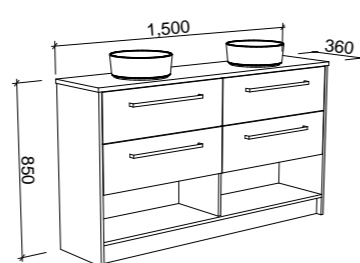

CABINET WITH	SKU	RRP
20mm SilkSurface Top with White Gloss Above Counter Ceramic Basins	KAR-V-1500-D-SSA-F	$5,231
20mm SilkSurface Top with White Gloss Ceramic Under Counter Basin	KAR-V-1500-D-SSU-F	$5,231
No Top	KAR-VCO-1500-D-X-F	$3,332

Kingsley

G GOLD INCLUSIONS