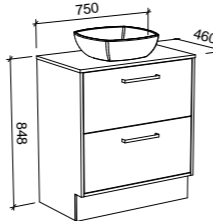

Floor Standing

CABINET WITH	SKU	RRP	CABINET WITH	SKU	RRP
18mm Laminate Top with White Gloss Ceramic Above Counter Basin	DEL-V-750-C-LMA-W	$1,530	18mm Laminate Top with White Gloss Ceramic Above Counter Basin	DEL-V-750-C-LMA-F	$1,905
No Top	DEL-VCO-750-C-X-W	$950	No Top	DEL-VCO-750-C-X-F	$1,326

NOTE: Laminate tops for the Delaware will always be a matt finish, and may vary to the cabinet finish.

Delaware

G GOLD INCLUSIONS