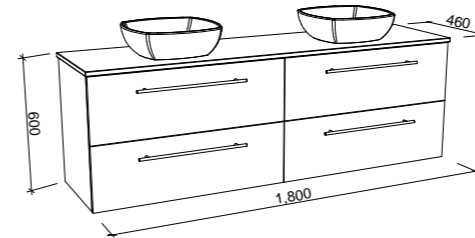

OXBOW 1800mm DOUBLE BOWL

Wall Hung

CABINET WITH	SKU	RRP
20mm SilkSurface Top with White Gloss Above Counter Ceramic Basins	OXB-V-1800-D-SSA-W	$5,017
20mm SilkSurface Top with White Gloss Under Counter Ceramic Basins	OXB-V-1800-D-SSU-W	$5,017
No Top	OXB-VCO-1800-D-X-W	$2,962

Floor Standing