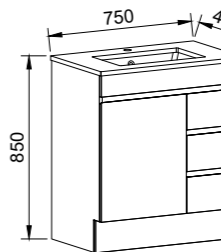

CABINET WITH	SKU	RRP
Classic Mineral Composite Top	BAR-V-750-C-CLA-F	$1,913
Regal Mineral Composite Top	BAR-V-750-C-REG-F	$1,938
Alpha Ceramic Top	BAR-V-750-C-APH-F	$1,938
Haven Matt Dolomite Top	BAR-V-750-C-HVN-F	$1,938
Grand Mineral Composite Top	BAR-V-750-C-GND-F	$2,133
20mm SilkSurface Top with White Gloss Above Counter Ceramic Basin	BAR-V-750-C-SSA-F	$2,393
20mm SilkSurface Top with White Gloss Under Counter Ceramic Basin	BAR-V-750-C-SSU-F	$2,393
No Top	BAR-VCO-750-C-X-F	$1,474

On Legs