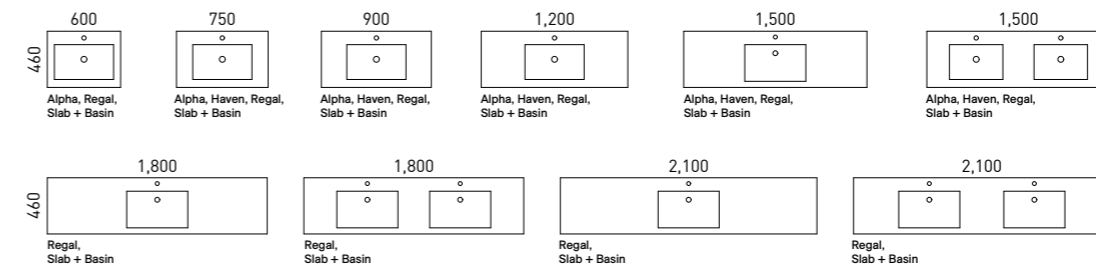

- Top options include:
 - 20mm integrated tops - Alpha*, Regal or Haven*
 - 20mm SilkSurface slab top with above or under counter basin/s

02.

03.

04.

[01.] Grange Vanity 1500mm | GRA-V-1500-D-SSA-W | \$4,419 Classic Oak Cabinet with Silk Whisper SilkSurface Top and White Gloss Allure Ceramic Basins **[02.] Grange Vanity 1500mm** | GRA-V-1500-D-SSA-W | \$4,419 Light Grey Satin Cabinet with Arctic White SilkSurface Top and White Gloss Radius Inset Ceramic Basins **[03.] Grange Vanity 1200mm** | GRA-V-1200-C-SSA-W | \$3,570 Aged Walnut Cabinet with Arctic White SilkSurface Top and White Gloss Oval Flute Ceramic Basin **[04.] Grange Vanity 900mm** | GRA-V-900-C-REG-F | \$2,132 White Satin Cabinet with Regal Mineral Composite Top **Please refer to pricelist pages for all available options.**