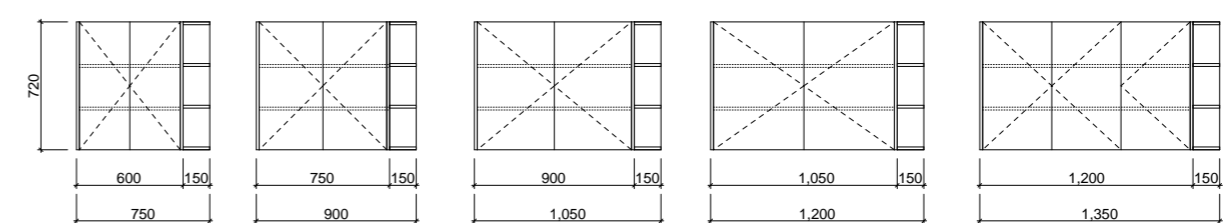

New York Shaving Cabinet

Unleash your interior design potential with the versatile New York shaver. This sophisticated piece features exterior display shelves at one end, offering a beautiful space to showcase your favourite decor. To accommodate your bathroom layout, the shelves can be fully reversed (unless ordered with upgrades).

- Upgrade to Platinum option with Luxe Graphite interior and glass internal shelves to match Platinum vanities
- Semi-recessed option available upon request (additional charges apply)
- Optional under cabinet lighting available (additional charges apply)

All cabinets 166mm deep. Usable as left- or right-hand shelves.