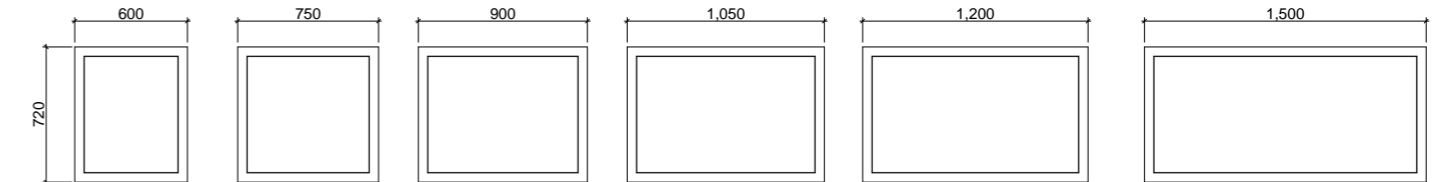

[01.] Miami Mirror 1500mm | MIA-M-1500-720 | $1,111 Light Pistachio Satin Frame | Shown with Mirror Lighting Upgrade | LED-L-MIRROR | ADD $413 **[02.] Miami Mirror 1500mm** | MIA-M-1500-720 | $1,111 Perugian Walnut Frame **[03.] Miami Mirror 750mm** | MIA-M-750-720 | $532 White Satin Frame **Please refer to pricelist pages for all available options.**