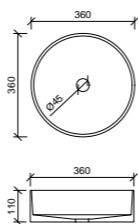

Stainless Steel Basins

Luxe Brushed Gold

BG LUX-BS-360-BG-U | $665
(Including 32mm waste)