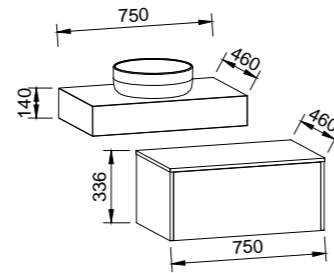

P PLATINUM INCLUSIONS

MILAN 750mm

Wall Hung

CABINET WITH	SKU	RRP
Complete Unit Including White Gloss Ceramic Above Counter Basin, Laminate Slab Top and Cabinet	MIL-V-750-C-LMA-W	$3,044
Complete Unit Including White Gloss Ceramic Above Counter Basin, SilkSurface Top and Cabinet	MIL-V-750-C-BAA-W	$2,778
Wall Hung Cabinet Only	MIL-VCO-750-C-X-W	$1,631
Laminated Slab Top and Basin Only 750 x 460 x 140 with mounting brackets Incl. White Gloss Ceramic Above Counter Basin	LMA-ST-750-140-460-C	$1,663
SilkSurface Top and Basin Only 750 x 460 x 140 with mounting brackets Incl. White Gloss Ceramic Above Counter Basin	BAA-ST-750-140-460-C	$1,207