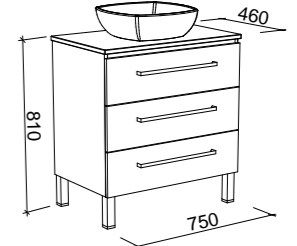

CABINET WITH	SKU	RRP
20mm SilkSurface Top with White Gloss Above Counter Ceramic Basin	ASH-V-750-C-SSA-L	$3,643
No Top	ASH-VCO-750-C-X-L	$2,397