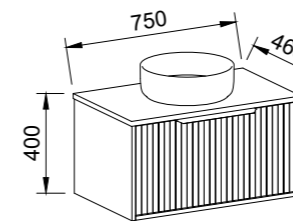

ELWOOD 750mm

Wall Hung

CABINET WITH	SKU	RRP
20mm SilkSurface Top with White Gloss Above Counter Ceramic Basin	ELW-V-750-C-SSA-W	$1,903
20mm SilkSurface Top with White Gloss Under Counter Ceramic Basin	ELW-V-750-C-SSU-W	$2,061
No Top	ELW-VCO-750-C-X-W	$965

Floor Standing