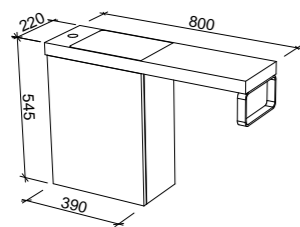

OSCAR 800mm TOP / 390mm CABINET

Wall Hung