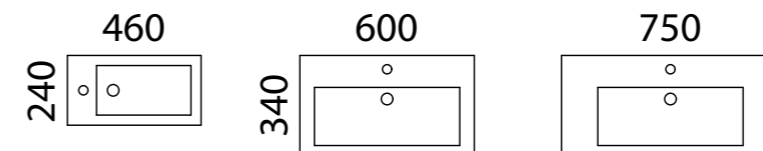

[01.] Ensuite Vanity 460mm | ENS-V-460-L-ENS-W | $952 Boston Oak Cabinet with Ensuite Mineral Composite Top [02.] Ensuite Vanity 750mm | ENS-V-750-C-ENS-F | $1,600 White Satin Cabinet with Ensuite Mineral Composite Top **Please refer to pricelist pages for all available options.**