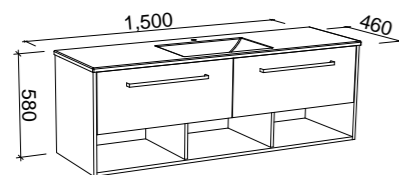

KANSAS 1500mm CENTRE BOWL

Wall Hung

CABINET WITH	SKU	RRP
Alpha Ceramic Top	KAN-V-1500-C-APH-W	$3,617
Regal Mineral Composite Top	KAN-V-1500-C-REG-W	$3,257
Haven Matt Dolomite Top	KAN-V-1500-C-HVN-W	$3,257
20mm SilkSurface Top with White Gloss Above Counter Ceramic Basin	KAN-V-1500-C-SSA-W	$3,862
20mm SilkSurface Top with White Gloss Under Counter Ceramic Basin	KAN-V-1500-C-SSU-W	$3,862
No Top	KAN-VCO-1500-C-X-W	$2,117

Floor Standing