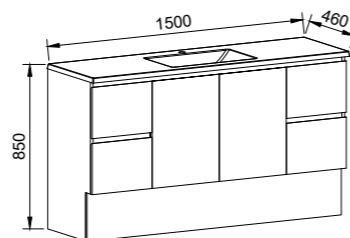

CABINET WITH	SKU	RRP
Regal Mineral Composite Top	CAR-V-1500-C-REG-F	$3,501
Alpha Ceramic Top	CAR-V-1500-C-APH-F	$3,618
Haven Matt Dolomite Top	CAR-V-1500-C-HVN-F	$3,501
Grand Mineral Composite Top	CAR-V-1500-C-GND-F	$3,789
No Top	CAR-VCO-1500-C-X-F	$2,339

Carlo

G GOLD INCLUSIONS