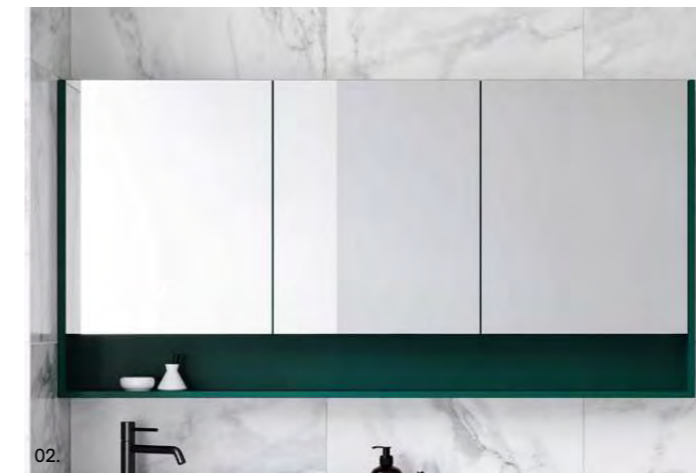

Pure Bliss Shaving Cabinet

Upgrade your bathroom with the chic and functional Pure Bliss shaver. Its minimalist design and practical storage options are elevated by its stunning curved mirror and open shelf. Take it to the next level by choosing optional in-shelf lighting (additional charges apply) for an extra pop of wow.

- Upgrade to Platinum option with Luxe Graphite interior and glass internal shelves to match Platinum vanities
- You choose which hinge side you would like
- Semi or fully recessed option available as standard

[01.] Pure Bliss Shaving Cabinet 600mm | PBS-SC-600-S-G | $925 each Light Pistachio Satin Cabinet Please refer to pricelist pages for all available options.

Sanremo Shaving Cabinet

Transform your bathroom into a contemporary oasis with the stylish Sanremo shaver. Featuring an eye-catching open display shelf and discreet storage space, this piece boasts a sleek white interior and two adjustable melamine shelves per section.

- Upgrade to Platinum option with Luxe Graphite interior and glass internal shelves to match Platinum vanities
- Semi or fully recessed option available as standard
- Try a two-toned cabinet at no extra cost
- Optional in shelf lighting available (additional charges apply)

01.

[01.] Sanremo Shaving Cabinet 1500mm | SAN-SC-1500-3-G | $1,434 Planked Urban Oak Cabinet shown with doors open [02.] Sanremo Shaving Cabinet 1500mm | SAN-SC-1500-3-G | $1,434 Emerald Green Satin Cabinet [03.] Sanremo Shaving Cabinet 900mm | SAN-SC-900-D-G | $1,078 Light Pistachio Satin Cabinet Please refer to pricelist pages for all available options.