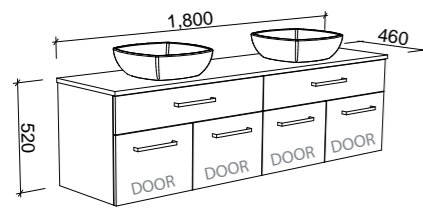

NOTE: Right-hand offset also available. Order by replacing **-L-** with **-R-** in the relevant SKU.

Taylor

G GOLD INCLUSIONS

TAYLOR 1800mm DOUBLE BOWL

Wall Hung

CABINET WITH	SKU	RRP
20mm SilkSurface Top with White Gloss Above Counter Ceramic Basins	TAY-V-1800-D-SSA-W	\$3,864
No Top	TAY-VCO-1800-D-X-W	\$1,626