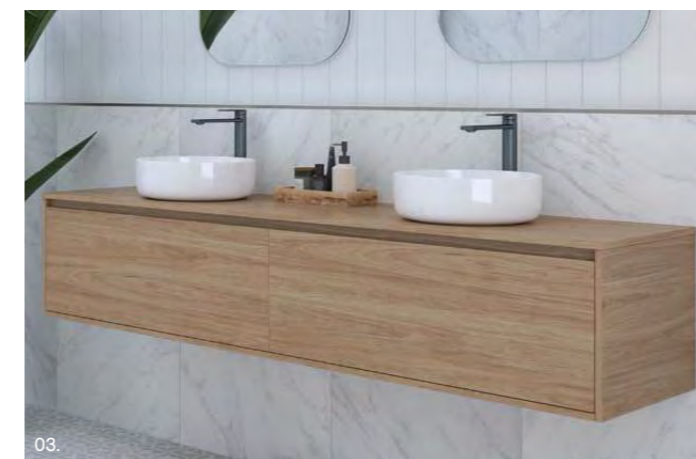

Delaware

G GOLD INCLUSIONS

The Delaware vanity is the perfect addition to your bathroom if you're looking to add a touch of warmth and style. The woodgrain finish and 16mm surround gives it a contemporary vibe, while the all-drawer design provides ample storage for all of your bathroom essentials.

Available in wall hung or floor standing.

- Top options include:
 - 18mm laminated top with above counter basin/s
- Cabinet options include:
 - Woodgrain only

[01.] Delaware Vanity 1200mm | DEL-V-1200-C-LMA-W | \$2,208 Planked Urban Oak Cabinet with Laminate Top and White Gloss Allure Flute Ceramic Basin **[02.] Delaware Vanity 1500mm** | DEL-V-1500-C-LMA-F | \$3,241 Tassie Oak Cabinet with Laminate Top and White Gloss Enchant Ceramic Basin **[03.] Delaware Vanity 1800mm** | DEL-V-1800-D-LMA-W | \$2,968 Prime Oak Cabinet with Laminate Top and White Gloss Allure Ceramic Basins **[04.] Delaware Vanity 900mm** | DEL-V-900-C-LMA-W | \$1,653 Perugian Walnut Cabinet with Laminate Top and White Gloss Allure Raked Ceramic Basin **Please refer to pricelist pages for all available options.**