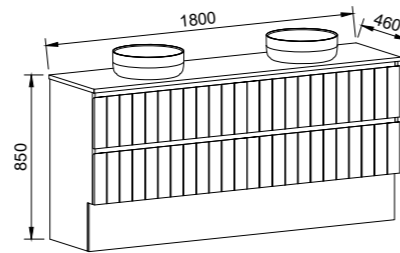

CABINET WITH	SKU	RRP
20mm SilkSurface Top with White Gloss Above Counter Ceramic Basins	HEN-V-1800-D-SSA-F	$5,721
20mm SilkSurface Top with White Gloss Under Counter Ceramic Basins	HEN-V-1800-D-SSU-F	$5,721
No Top	HEN-VCO-1800-D-X-F	$3,688

NOTE: Vertical route standard on the Henley unless specified otherwise. Handles only available in Loft, Ova, or Wave for Apollo and Dockland route. See pages 246-250 for handles suitable for Classic, Sussex and Victoria front.

Indiana

S SILVER INCLUSIONS

INDIANA 600mm

Wall Hung

CABINET WITH	SKU	RRP
Alpha Ceramic Top	IND-V-600-C-APH-W	$889
No Top	IND-VCO-600-C-X-W	$710

INDIANA 750mm

Wall Hung

CABINET WITH	SKU	RRP
Alpha Ceramic Top	IND-V-750-C-APH-W	$1,077
No Top	IND-VCO-750-C-X-W	$909

INDIANA 900mm

Wall Hung

CABINET WITH	SKU	RRP
Alpha Ceramic Top	IND-V-900-C-APH-W	$1,238
No Top	IND-VCO-900-C-X-W	$999