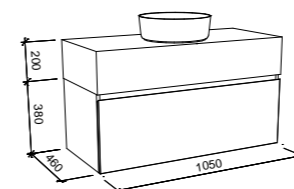

KINGSLEY 1050mm

Wall Hung

CABINET WITH	SKU	RRP
Regal Mineral Composite Top	KIN-V-1050-C-REG-W	$1,580
Stadium Mineral Composite Top	KIN-V-1050-C-STD-W	$1,580
20mm SilkSurface Top with Above Counter White Gloss Ceramic Basin	KIN-V-1050-C-SSA-W	$2,273
20mm SilkSurface Top with Under Counter White Gloss Ceramic Basin	KIN-V-1050-C-SSU-W	$2,558
60mm SilkSurface Freedom Top with Above Counter White Gloss Ceramic Basin	KIN-V-1050-C-FRA-W	$2,477
60mm SilkSurface Freedom Top with Under Counter White Gloss Ceramic Basin	KIN-V-1050-C-FRU-W	$2,726
200mm SilkSurface Box Top with Above Counter White Gloss Ceramic Basin	KIN-V-1050-C-BXA-W	$2,888
200mm SilkSurface Box Top with Under Counter White Gloss Ceramic Basin	KIN-V-1050-C-BXU-W	$2,888
No Top	KIN-VCO-1050-C-X-W	$931

NOTE: Cabinet will stay the same size on the Kingsley, regardless of the top option.