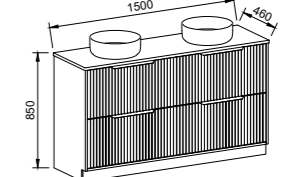

CABINET WITH	SKU	RRP
20mm SilkSurface Top with White Gloss Above Counter Ceramic Basins	ELW-V-1500-D-SSA-F	$5,122
20mm SilkSurface Top with White Gloss Under Counter Ceramic Basins	ELW-V-1500-D-SSU-F	$5,280
No Top	ELW-VCO-1500-D-X-F	$3,847