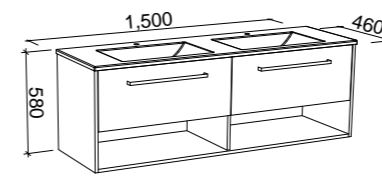

KANSAS 1500mm DOUBLE BOWL

Wall Hung

CABINET WITH	SKU	RRP
Alpha Ceramic Top	KAN-V-1500-D-APH-W	$3,706
Regal Mineral Composite Top	KAN-V-1500-D-REG-W	$3,587
Haven Matt Dolomite Top	KAN-V-1500-D-HVN-W	$3,587
20mm SilkSurface Top with White Gloss Above Counter Ceramic Basins	KAN-V-1500-D-SSA-W	$4,207
20mm SilkSurface Top with White Gloss Under Counter Ceramic Basins	KAN-V-1500-D-SSU-W	$4,207
No Top	KAN-VCO-1500-D-X-W	$2,213

Floor Standing