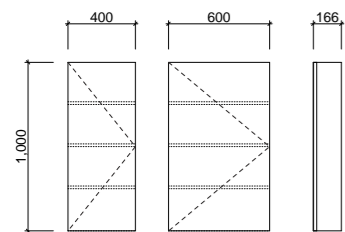

Jazz Shaving Cabinet

Experience cutting-edge style and functionality in your bathroom with the Jazz shaver! This contemporary rectangular masterpiece boasts a sleek, modern look that will elevate your bathroom. The practical mirror size and ample storage space ensure that both your morning routine and bathroom organisation are seamless.

- Upgrade to Platinum option with Luxe Graphite interior and glass internal shelves to match Platinum vanities
- Semi-recessed option available upon request
- Optional under cabinet lighting available (additional charges apply)
- Fully reversible (unless ordered with upgrades)

[01.] Jazz Shaving Cabinet 600mm | JZZ-SC-600-S-G | $974 each Light Grey Satin Cabinet **[02.] Jazz Shaving Cabinet 600mm** | JZZ-SC-600-S-G | $974 each Dark Grey Satin Cabinet | Shown with Under Shaving Cabinet Lighting | LED-L-UNDERCAB-S-R | ADD $413 per shaving cabinet **[03.] Jazz Shaving Cabinet 400mm** | JZZ-SC-400-S-G | $837 Boston Oak Cabinet **Please refer to pricelist pages for all available options.**

New York Shaving Cabinet

Unleash your interior design potential with the versatile New York shaver. This sophisticated piece features exterior display shelves at one end, offering a beautiful space to showcase your favourite decor. To accommodate your bathroom layout, the shelves can be fully reversed (unless ordered with upgrades).

- Upgrade to Platinum option with Luxe Graphite interior and glass internal shelves to match Platinum vanities
- Semi-recessed option available upon request (additional charges apply)
- Optional under cabinet lighting available (additional charges apply)