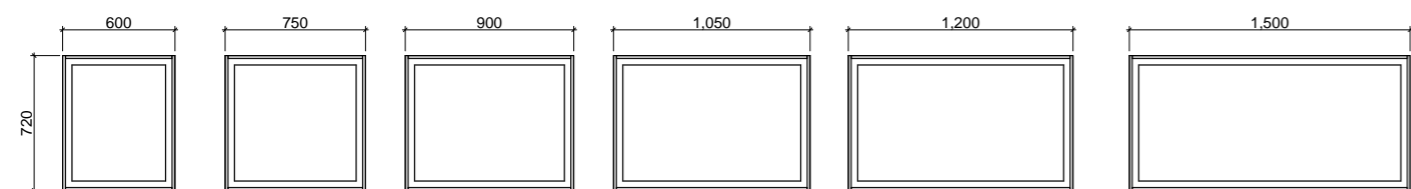

Halifax Mirror

From a petite 600mm to a grand 1500mm, the Halifax comes in a range of sizes so you can find the perfect match for your vanity. Add ambience in your bathroom by opting for a lighting surround (additional charges apply).

- Easy split batten mounting system
- Available in vertical hung upon request (additional charges may apply)
- NOTE: Back panel will match frame colour unless specified otherwise. White board backing with lighting applies (not painted).

[01.] Halifax Mirror 1200mm | HAL-M-1200-720 | $960 White Satin Frame | Shown with Mirror Lighting Upgrade | LED-L-MIRROR | ADD $413 **[02.] Halifax Mirror 1500mm** | HAL-M-1500-720 | $1,189 Black Satin Frame **[03.] Halifax Mirror 900mm** | HAL-M-900-720 | $734 White Back Panel with Coastal Oak Frame | Shown with Mirror Lighting Upgrade | LED-L-MIRROR | ADD $413 **Please refer to pricelist pages for all available options.**

Jazz Arch Mirror

A graceful addition to your bathroom, the Jazz Arch mirror adds softness with its dreamy, curved corners. White satin edging is standard, although you can specify any paint colour from our offering to accentuate your vanity.

- Easy split batten mounting system
- Optional surround lighting available (additional charges apply)
- White satin edging unless specified otherwise