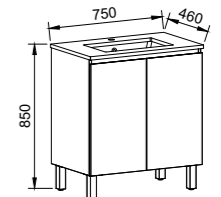

NOTE: Please confirm hinge side when ordered.

Dakota

P PLATINUM INCLUSIONS

DAKOTA 750mm

Wall Hung

Floor Standing

On Legs

CABINET WITH	SKU	RRP	CABINET WITH	SKU	RRP	CABINET WITH	SKU	RRP
20mm SilkSurface Top with White Gloss Above Counter Ceramic Basin	DAK-V-750-C-SSA-W	\$2,694	20mm SilkSurface Top with White Gloss Above Counter Ceramic Basin	DAK-V-750-C-SSA-F	\$2,970	20mm SilkSurface Top with White Gloss Above Counter Ceramic Basin	DAK-V-750-C-SSA-L	\$3,057
20mm SilkSurface Top with White Gloss Under Counter Ceramic Basin	DAK-V-750-C-SSU-W	\$2,694	20mm SilkSurface Top with White Gloss Under Counter Ceramic Basin	DAK-V-750-C-SSU-F	\$2,970	20mm SilkSurface Top with White Gloss Under Counter Ceramic Basin	DAK-V-750-C-SSU-L	\$3,057
No Top	DAK-VCO-750-C-X-W	\$1,398	No Top	DAK-VCO-750-C-X-F	\$1,685	No Top	DAK-VCO-750-C-X-L	\$1,772