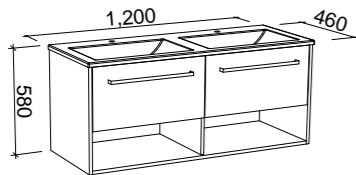

KANSAS 1200mm DOUBLE BOWL

Wall Hung

CABINET WITH	SKU	RRP
Alpha Ceramic Top	KAN-V-1200-D-APH-W	\$2,973
No Top	KAN-VCO-1200-D-X-W	\$1,733

Floor Standing

CABINET WITH	SKU	RRP
Alpha Ceramic Top	KAN-V-1200-D-APH-F	\$3,796
No Top	KAN-VCO-1200-D-X-F	\$2,600