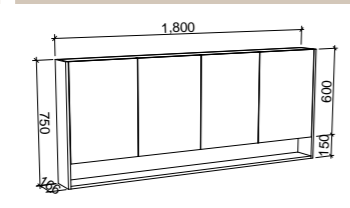

1800mm

SKU	RRP
SAN-SC-1800-4-G	$1,551
SAN-SC-1800-4-P	$1,675