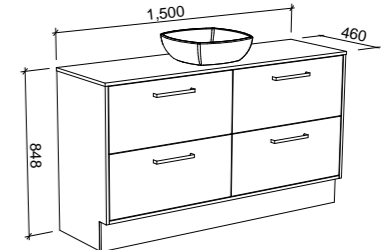

Floor Standing