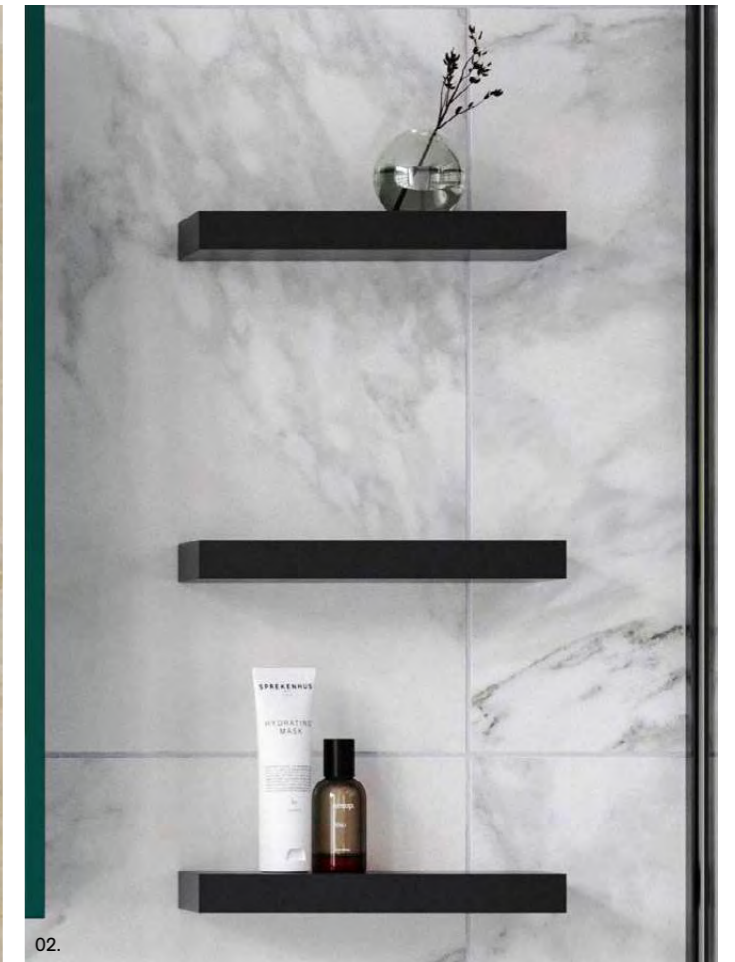

[01.] Splice Shelf 450mm | SPL-S-450 | $133 each Tassie Oak Shelves [02.] Splice Shelf 300mm | SPL-S-300 | $108 each Black Satin Shelves **Please refer to pricelist pages for all available options.**

NOTE: Special Woodgrain colours not available.