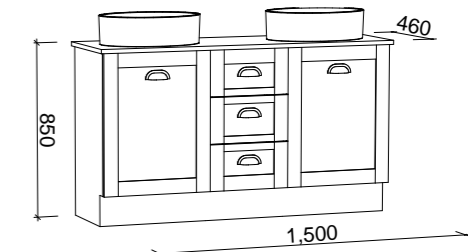

Floor Standing

CABINET WITH	SKU	RRP
Alpha Ceramic Top	VIC-V-1500-D-APH-W	$3,461
20mm SilkSurface Top with White Gloss Above Counter Ceramic Basins	VIC-V-1500-D-SSA-W	$3,763
20mm SilkSurface Top with White Gloss Under Counter Ceramic Basins	VIC-V-1500-D-SSU-W	$3,763
60mm SilkSurface Freedom Top with White Gloss Above Counter Ceramic Basins	VIC-V-1500-D-FRA-W	$4,213
60mm SilkSurface Freedom Top with White Gloss Under Counter Ceramic Basins	VIC-V-1500-D-FRU-W	$4,213
No Top	VIC-VCO-1500-D-X-W	$2,641

CABINET WITH	SKU	RRP
Alpha Ceramic Top	VIC-V-1500-D-APH-F	$3,977
20mm SilkSurface Top with White Gloss Above Counter Ceramic Basins	VIC-V-1500-D-SSA-F	$4,089
20mm SilkSurface Top with White Gloss Under Counter Ceramic Basins	VIC-V-1500-D-SSU-F	$4,089
60mm SilkSurface Freedom Top with White Gloss Above Counter Ceramic Basins	VIC-V-1500-D-FRA-F	$4,540
60mm SilkSurface Freedom Top with White Gloss Under Counter Ceramic Basins	VIC-V-1500-D-FRU-F	$4,540
No Top	VIC-VCO-1500-D-X-F	$3,050