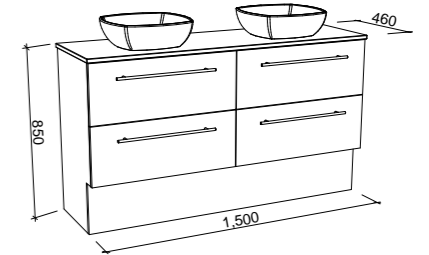

CABINET WITH	SKU	RRP
20mm SilkSurface Top with White Gloss Above Counter Ceramic Basins	OXB-V-1500-D-SSA-F	$5,101
20mm SilkSurface Top with White Gloss Under Counter Ceramic Basins	OXB-V-1500-D-SSU-F	$5,101
No Top	OXB-VCO-1500-D-X-F	$3,060