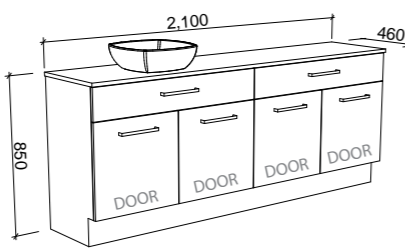

CABINET WITH	SKU	RRP
20mm SilkSurface Top with White Gloss Above Counter Ceramic Basin Left-hand Offset	TAY-V-2100-L-SSA-W	$3,828
No Top Left-hand Offset	TAY-VCO-2100-L-X-W	$1,750

Floor Standing

CABINET WITH	SKU	RRP
20mm SilkSurface Top with White Gloss Above Counter Ceramic Basin Left-hand Offset	TAY-V-2100-L-SSA-F	$4,283
No Top Left-hand Offset	TAY-VCO-2100-L-X-F	$2,213

On Legs