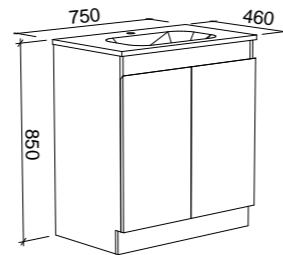

Rockford

S SILVER INCLUSIONS

ROCKFORD 750mm

Wall Hung

CABINET WITH	SKU	RRP
Alpha Ceramic Top	RKF-V-750-C-APH-W	\$1,080
Haven Matt Dolomite Top	RKF-V-750-C-HVN-W	\$1,080
No Top	RKF-VCO-750-C-X-W	\$697

Floor Standing