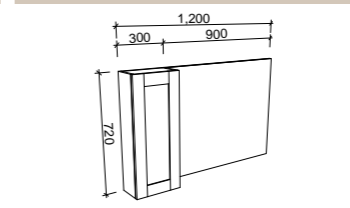

1200mm Offset

SKU	RRP
VIC-SC-1200-L-G	$1,309
VIC-SC-1200-L-P	$1,341