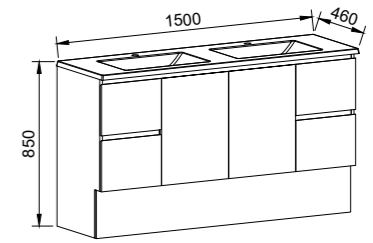

CABINET WITH	SKU	RRP
Regal Mineral Composite Top	CAR-V-1500-D-REG-F	$3,789
Alpha Ceramic Top	CAR-V-1500-D-APH-F	$3,908
Haven Matt Dolomite Top	CAR-V-1500-D-HVN-F	$3,789
Grand Mineral Composite Top	CAR-V-1500-D-GND-F	$4,110
No Top	CAR-VCO-1500-D-X-F	$2,339

Floor Standing