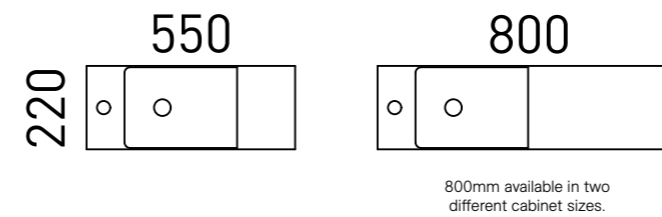

Available in wall hung and floor standing.

- Top options include:
 - 45mm integrated top - Nano
- Handle options include:
 - Side fingerpull as standard

02.

[01.] Oscar Vanity 800mm | OSC-V-8055-L-NAN-W | \$1,029 Black Satin Cabinet with Nano Dolomite Top [02.] Oscar Vanity 550mm | OSC-V-5540-L-NAN-F | \$1,029 Prime Oak Cabinet with Nano Dolomite Top **Please refer to pricelist pages for all available options.**