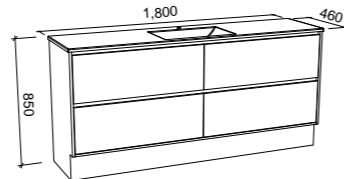

CABINET WITH	SKU	RRP
Regal Mineral Composite Top	GRA-V-1800-C-REG-F	$4,250
20mm SilkSurface Top with White Gloss Above Counter Ceramic Basin	GRA-V-1800-C-SSA-F	$4,597
20mm SilkSurface Top with White Gloss Under Counter Ceramic Basin	GRA-V-1800-C-SSU-F	$4,597
No Top	GRA-VCO-1800-C-X-F	$2,788

Grange

G GOLD INCLUSIONS