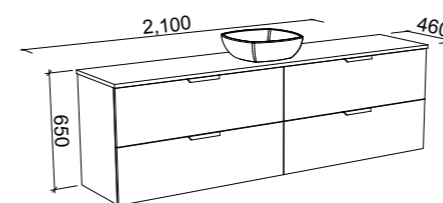

SUTHERLAND HOUSE 2100mm CENTRE BOWL

Wall Hung