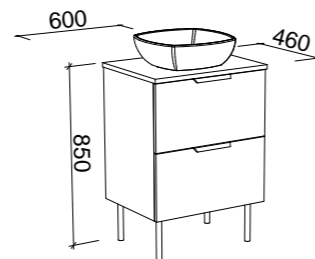

CABINET WITH	SKU	RRP
20mm SilkSurface Top with White Gloss Above Counter Ceramic Basin	SHC-V-600-C-SSA-L	$3,058
20mm SilkSurface Top with White Gloss Under Counter Ceramic Basin	SHC-V-600-C-SSU-L	$3,058
No Top	SHC-VCO-600-C-X-L	$2,002