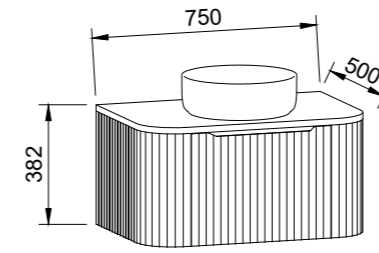

SANTOS 750mm

Wall Hung

CABINET WITH	SKU	RRP
20mm SilkSurface Top with White Gloss Above Counter Ceramic Basin	SAN-V-750-C-SSA-W	$2,380
No Top	SAN-VCO-750-C-X-W	$1,921