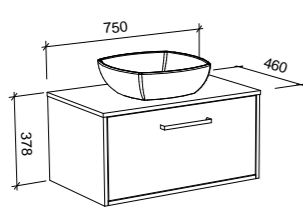

DELAWARE 750mm

Wall Hung