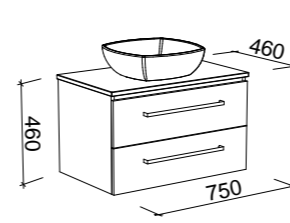

ASHTON 750mm

Wall Hung

CABINET WITH	SKU	RRP
20mm SilkSurface Top with White Gloss Above Counter Ceramic Basin	ASH-V-750-C-SSA-W	$3,049
No Top	ASH-VCO-750-C-X-W	$1,828

Floor Standing