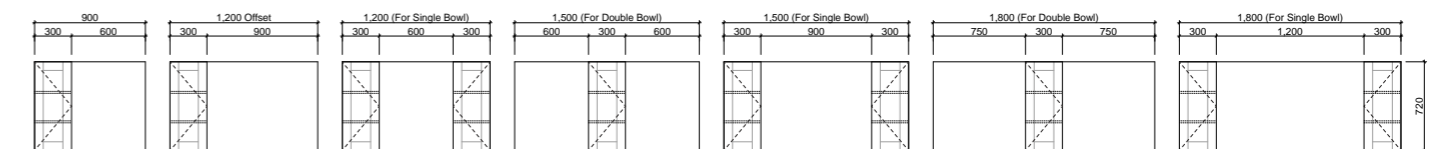

03. Classic Route

04. Sussex Route

All cabinets 166mm deep.

[01.] Victoria Shaving Cabinet 1500mm | VIC-SC-1500-S-G | $1,671 Olive Satin Cabinet **[02.] Victoria Shaving Cabinet 900mm** | VIC-SC-900-L-G | $1,183 White Satin Cabinet **[03.] Victoria Shaving Cabinet 1500mm** | VIC-SC-1500-S-G | $1,671 Olive Satin Cabinet shown with doors open **[04.] Victoria Shaving Cabinet 1200mm** | VIC-SC-1200-S-G | $1,473 White Satin Cabinet **Please refer to pricelist pages for all available options.**