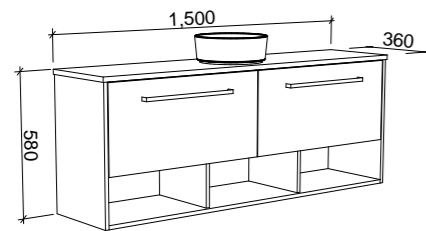

Karlie

G GOLD INCLUSIONS

KARLIE 1500mm CENTRE BOWL

Wall Hung

CABINET WITH	SKU	RRP
20mm SilkSurface Top with White Gloss Above Counter Ceramic Basin	KAR-V-1500-C-SSA-W	\$3,842
20mm SilkSurface Top with White Gloss Ceramic Under Counter Basin	KAR-V-1500-C-SSU-W	\$3,842
No Top	KAR-VCO-1500-C-X-W	\$2,117