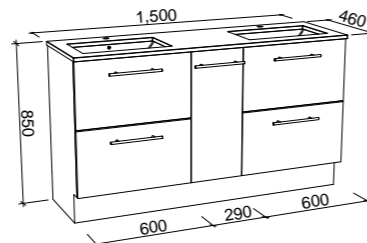

NOTE: Only handles shorter than 250mm are available.

MARSHALL 1500mm DOUBLE BOWL

Wall Hung

Floor Standing

CABINET WITH	SKU	RRP
20mm SilkSurface Top with White Gloss Above Counter Ceramic Basins	MAR-V-1500-D-SSA-W	\$3,872
20mm SilkSurface Top with White Gloss Under Counter Ceramic Basins	MAR-V-1500-D-SSU-W	\$3,872
No Top	MAR-VCO-1500-D-X-W	\$2,007