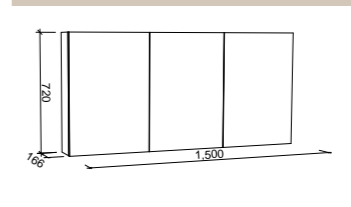

1500mm

SKU	RRP
TEN-SC-1500-3-G	$1,266
TEN-SC-1500-3-P	$1,390