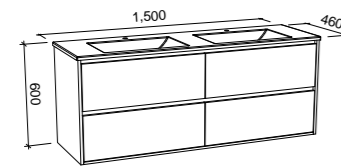

GRANGE 1500mm DOUBLE BOWL

Wall Hung

CABINET WITH	SKU	RRP
Alpha Ceramic Top	GRA-V-1500-D-APH-W	$3,935
Regal Mineral Composite Top	GRA-V-1500-D-REG-W	$3,819
Haven Matt Dolomite Top	GRA-V-1500-D-HVN-W	$3,819
20mm SilkSurface Top with White Gloss Above Counter Ceramic Basins	GRA-V-1500-D-SSA-W	$4,419
20mm SilkSurface Top with White Gloss Under Counter Ceramic Basins	GRA-V-1500-D-SSU-W	$4,419
No Top	GRA-VCO-1500-D-X-W	$2,449