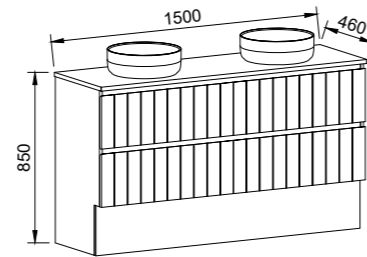

CABINET WITH	SKU	RRP
20mm SilkSurface Top with White Gloss Above Counter Ceramic Basins	HEN-V-1500-D-SSA-F	$5,542
20mm SilkSurface Top with White Gloss Under Counter Ceramic Basins	HEN-V-1500-D-SSU-F	$5,542
No Top	HEN-VCO-1500-D-X-F	$3,492

Floor Standing