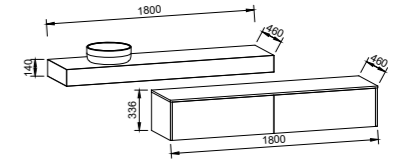

P PLATINUM INCLUSIONS

MILAN 1800mm

Wall Hung

CABINET WITH	SKU	RRP
Complete Unit Left-hand Offset Including White Gloss Ceramic Above Counter Basin, Laminate Slab Top and Cabinet	MIL-V-1800-L-LMA-W	$4,492
Complete Unit Left-hand Offset Including White Gloss Ceramic Above Counter Basin, SilkSurface Top and Cabinet	MIL-V-1800-L-BAA-W	$4,827
Wall Hung Cabinet Only Left-hand Offset	MIL-VCO-1800-L-X-W	$2,199
Laminated Slab Top and Basin Only 1800 x 460 x 140 with mounting brackets Left-hand Offset Incl. White Gloss Ceramic Above Counter Basin	LMA-ST-1800-140-460-L	$2,643
SilkSurface Top and Basin Only 1800 x 460 x 140 with mounting brackets Left-hand Offset Incl. White Gloss Ceramic Above Counter Basin	BAA-ST-1800-140-460-L	$2,900

NOTE: Right-hand offset also available. Order by replacing -L- with -R- in the relevant SKU.

S SILVER INCLUSIONS

Floor Standing

CABINET WITH	SKU	RRP
Nano Dolomite Top Left-hand Offset	OLL-V-400-L-NAN-F	$828
No Top Left-hand Offset	OLL-VCO-400-L-X-F	$444

Floor Standing

CABINET WITH	SKU	RRP
Nano Dolomite Top Left-hand Offset	OLL-V-550-L-NAN-F	$914
No Top Left-hand Offset	OLL-VCO-550-L-X-F	$509