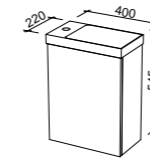

Ollie

OLLIE 400mm

Wall Hung

CABINET WITH	SKU	RRP
Nano Dolomite Top Left-hand Offset	OLL-V-400-L-NAN-W	$752
No Top Left-hand Offset	OLL-VCO-400-L-X-W	$395

NOTE: Side fingerpull standard unless specified otherwise. Please specify hinge side upon ordering. Only handles shorter than 350mm are available. Right-hand offset also available. Order by replacing -L- with -R- in the relevant SKU.