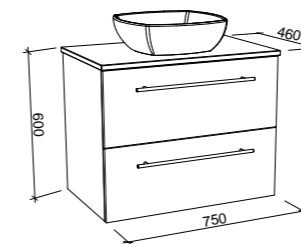

OXBOW 750mm

Wall Hung