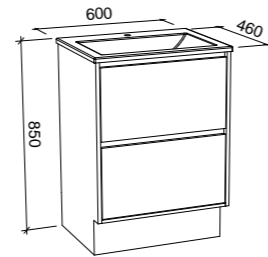

CABINET WITH	SKU	RRP
Alpha Ceramic Top	GRA-V-600-C-APH-F	$1,852
Regal Mineral Composite Top	GRA-V-600-C-REG-F	$1,852
20mm SilkSurface Top with White Gloss Above Counter Ceramic Basin	GRA-V-600-C-SSA-F	$2,189
20mm SilkSurface Top with White Gloss Under Counter Ceramic Basin	GRA-V-600-C-SSU-F	$2,189
No Top	GRA-VCO-600-C-X-F	$1,321

Floor Standing