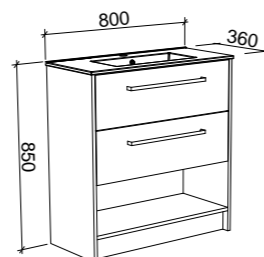

CABINET WITH	SKU	RRP
Urban Ceramic Top	KAR-V-800-C-URB-F	$2,302
No Top	KAR-VCO-800-C-X-F	$1,752

NOTE: See pages 235 - 244 for selected small space basins for the Karlie.

Karlie

G GOLD INCLUSIONS