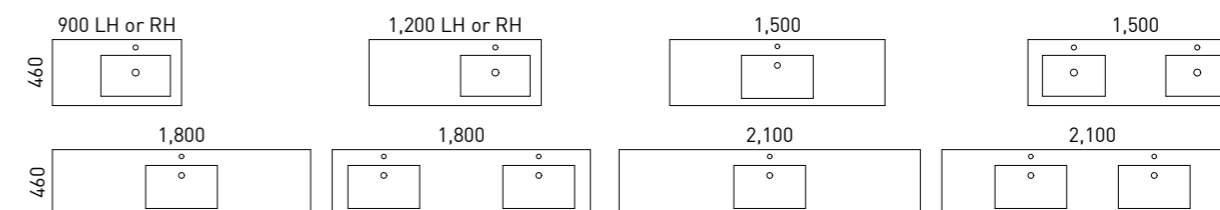

[01.] Marshall Vanity 900mm | MAR-V-900-R-SSA-W | $2,772 Olive Satin Cabinet with Star Dust SilkSurface Top and White Gloss Florent Ceramic Basin **[02.] Marshall Vanity 1500mm** | MAR-V-1500-D-SSA-W | $3,872 Oxidised Beamwood Cabinet with Arctic White SilkSurface Top and White Gloss Allure Ceramic Basins | Shown with Under Cabinet Vanity Lighting | LED-L-UNDERCAB-V | ADD $413 **[03.] Marshall Vanity 1500mm** | MAR-V-1500-C-SSA-W | $3,697 Classic Oak Cabinet with Calcutta Snow SilkSurface Top and White Gloss Iconic 500 Ceramic Basin **Please refer to pricelist pages for all available options.**

*Selected sizes. See page 232 for Vanity Top Collection.