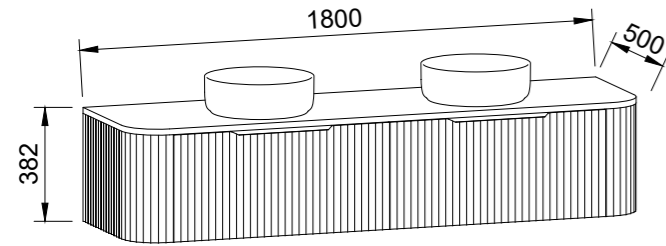

Santos

G GOLD INCLUSIONS

SANTOS 1800mm DOUBLE BOWL

Wall Hung

CABINET WITH	SKU	RRP
20mm SilkSurface Top with White Gloss Above Counter Ceramic Basins	SAN-V-1800-D-SSA-W	$4,160
No Top	SAN-VCO-1800-D-X-W	$3,039