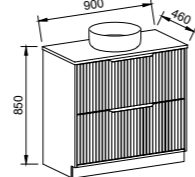

CABINET WITH	SKU	RRP
20mm SilkSurface Top with White Gloss Above Counter Ceramic Basin	ELW-V-900-C-SSA-F	$2,993
20mm SilkSurface Top with White Gloss Under Counter Ceramic Basin	ELW-V-900-C-SSU-F	$3,151
No Top	ELW-VCO-900-C-X-F	$2,247