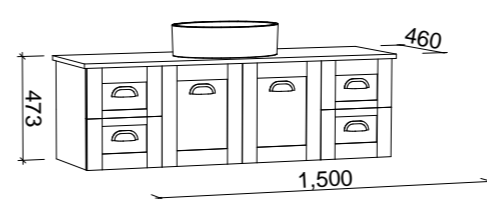

Victoria

G GOLD INCLUSIONS

VICTORIA 1500mm CENTRE BOWL

Wall Hung

Floor Standing

CABINET WITH	SKU	RRP
Alpha Ceramic Top	VIC-V-1500-C-APH-W	\$3,359
20mm SilkSurface Top with White Gloss Above Counter Ceramic Basin	VIC-V-1500-C-SSA-W	\$3,663
20mm SilkSurface Top with White Gloss Under Counter Ceramic Basin	VIC-V-1500-C-SSU-W	\$3,663
60mm SilkSurface Freedom Top with White Gloss Above Counter Ceramic Basin	VIC-V-1500-C-FRA-W	\$4,127
60mm SilkSurface Freedom Top with White Gloss Under Counter Ceramic Basin	VIC-V-1500-C-FRU-W	\$4,127
No Top	VIC-VCO-1500-C-X-W	\$2,767