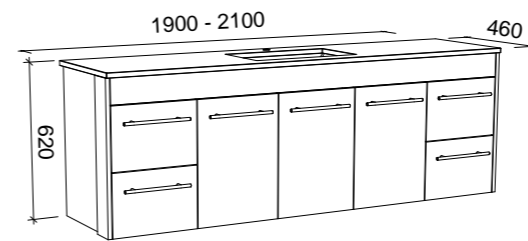

Wall to Wall

G GOLD INCLUSIONS

WALL TO WALL 1901mm - 2100mm CENTRE BOWL (Nominate the exact size you require when ordering)

Wall Hung