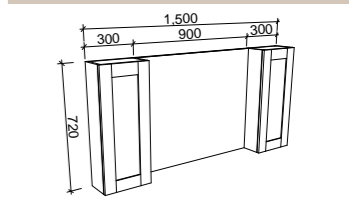

1500mm Single

SKU	RRP
VIC-SC-1500-S-G	$1,671
VIC-SC-1500-S-P	$1,735

NOTE: -L- refers to door position. Right-hand door also available. Order by replacing -R- with -L- in the relevant SKU.

NOTE: -L- refers to door position. Right-hand door also available. Order by replacing -R- with -L- in the relevant SKU.