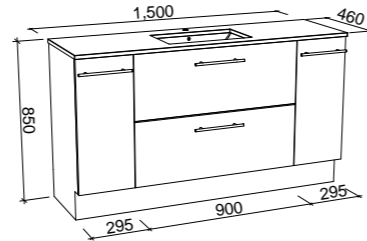

Floor Standing

CABINET WITH	SKU	RRP
20mm SilkSurface Top with White Gloss Above Counter Ceramic Basin	MAR-V-1500-C-SSA-W	$3,697
20mm SilkSurface Top with White Gloss Under Counter Ceramic Basin	MAR-V-1500-C-SSU-W	$3,697
No Top	MAR-VCO-1500-C-X-W	$2,071

CABINET WITH	SKU	RRP
20mm SilkSurface Top with White Gloss Above Counter Ceramic Basin	MAR-V-1500-C-SSA-F	$3,835
20mm SilkSurface Top with White Gloss Under Counter Ceramic Basin	MAR-V-1500-C-SSU-F	$3,835
No Top	MAR-VCO-1500-C-X-F	$2,221

NOTE: Only handles shorter than 250mm are available.