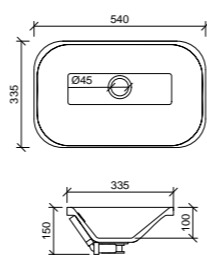

Bodhi Under Counter

40mm waste, with overflow to back.

WG BOD-BS-540-WG-U | $385