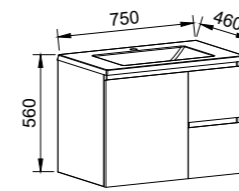

NOTE: Only handles shorter than 250mm are available on the Carlo.

Carlo

G GOLD INCLUSIONS

CARLO 750mm

Wall Hung

CABINET WITH	SKU	RRP
Regal Mineral Composite Top	CAR-V-750-C-REG-W	\$1,764
Alpha Ceramic Top	CAR-V-750-C-APH-W	\$1,764
Haven Matt Dolomite Top	CAR-V-750-C-HVN-W	\$1,764
Grand Mineral Composite Top	CAR-V-750-C-GND-W	\$1,945
No Top	CAR-VCO-750-C-X-W	\$1,301