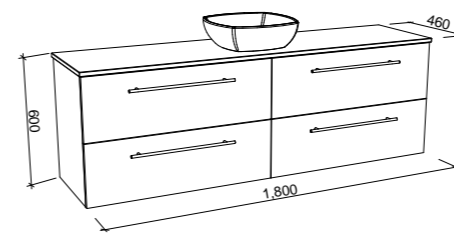

OXBOW 1800mm CENTRE BOWL

Wall Hung

CABINET WITH	SKU	RRP
20mm SilkSurface Top with White Gloss Above Counter Ceramic Basin	OXB-V-1800-C-SSA-W	$4,549
20mm SilkSurface Top with White Gloss Under Counter Ceramic Basin	OXB-V-1800-C-SSU-W	$4,549
No Top	OXB-VCO-1800-C-X-W	$2,769

Floor Standing