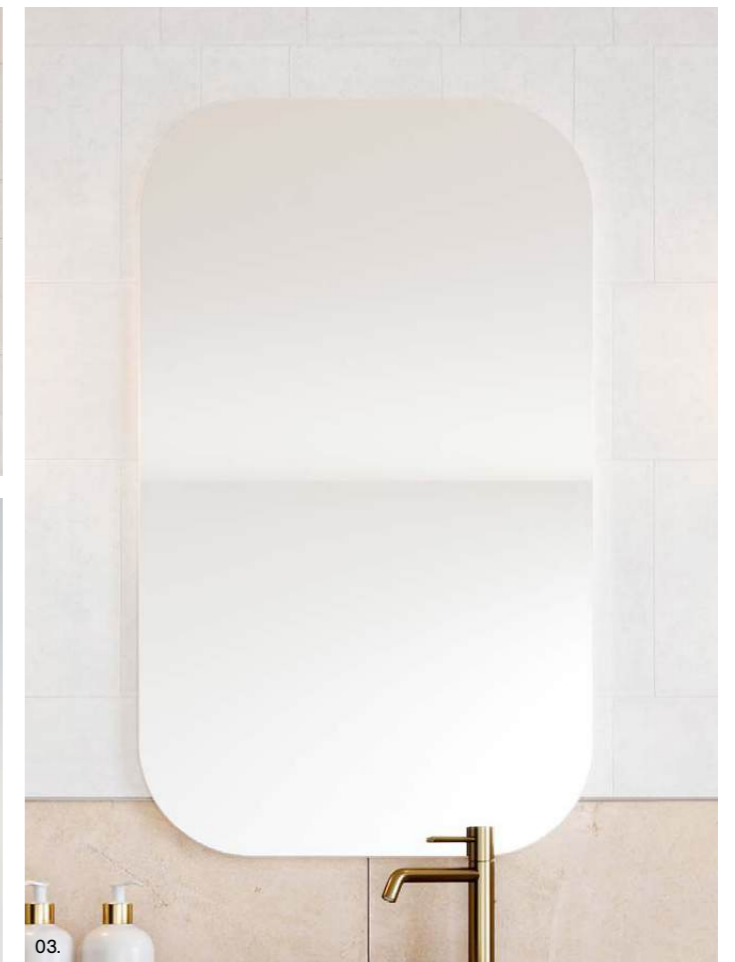

[01.] Jazz Arch Mirror 400mm x 1000mm | JZA-M-400-1000 | $503 each | Shown with Mirror Lighting Upgrade | LED-L-MIRROR | ADD $413 per mirror **[02.] Jazz Arch Mirror 1000mm x 600mm** | JZA-M-1000-600 | $706 **[03.] Jazz Arch Mirror 600mm x 1000mm** | JZA-M-600-1000 | $706 **Please refer to pricelist pages for all available options.**