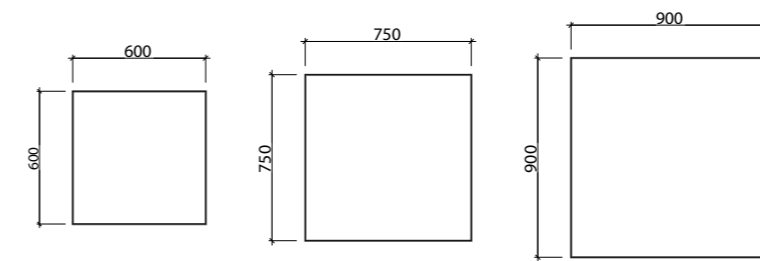

[01.] California Mirror 900mm | CAL-M-900-900 | $646 [02.] California Mirror 900mm | CAL-M-900-900 | $646 [03.] California Mirror 750mm | CAL-M-750-750 | $532 | Shown with Mirror Lighting Upgrade | LED-L-MIRROR | ADD $413 **Please refer to pricelist pages for all available options.**