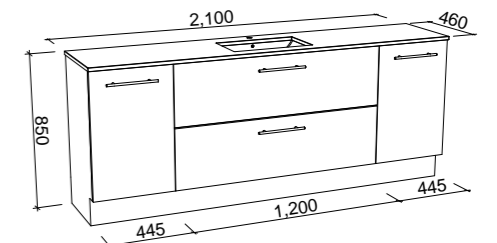

Floor Standing

CABINET WITH	SKU	RRP
20mm SilkSurface Top with White Gloss Above Counter Ceramic Basin	MAR-V-2100-C-SSA-W	$4,216
20mm SilkSurface Top with White Gloss Under Counter Ceramic Basin	MAR-V-2100-C-SSU-W	$4,216
No Top	MAR-VCO-2100-C-X-W	$2,426

CABINET WITH	SKU	RRP
20mm SilkSurface Top with White Gloss Above Counter Ceramic Basin	MAR-V-2100-C-SSA-F	$4,354
20mm SilkSurface Top with White Gloss Under Counter Ceramic Basin	MAR-V-2100-C-SSU-F	$4,354
No Top	MAR-VCO-2100-C-X-F	$2,576

NOTE: Only handles shorter than 400mm are available.