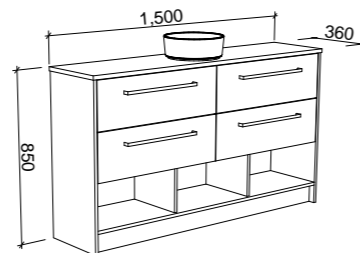

CABINET WITH	SKU	RRP
20mm SilkSurface Top with White Gloss Above Counter Ceramic Basin	KAR-V-1500-C-SSA-F	$4,804
20mm SilkSurface Top with White Gloss Ceramic Under Counter Basin	KAR-V-1500-C-SSU-F	$4,804
No Top	KAR-VCO-1500-C-X-F	$3,136

Floor Standing