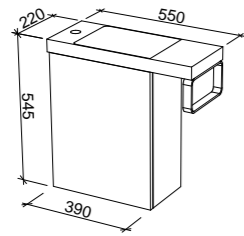

Oscar

S SILVER INCLUSIONS

OSCAR 550mm TOP / 390mm CABINET

Wall Hung