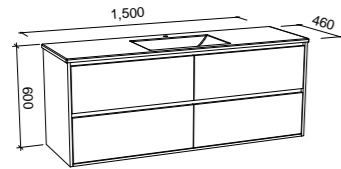

Grange

G GOLD INCLUSIONS

GRANGE 1500mm CENTRE BOWL

Wall Hung

CABINET WITH	SKU	RRP
Alpha Ceramic Top	GRA-V-1500-C-APH-W	$3,705
Regal Mineral Composite Top	GRA-V-1500-C-REG-W	$3,592
Haven Matt Dolomite Top	GRA-V-1500-C-HVN-W	$3,592
20mm SilkSurface Top with White Gloss Above Counter Ceramic Basin	GRA-V-1500-C-SSA-W	$4,190
20mm SilkSurface Top with White Gloss Under Counter Ceramic Basin	GRA-V-1500-C-SSU-W	$4,190
No Top	GRA-VCO-1500-C-X-W	$2,462