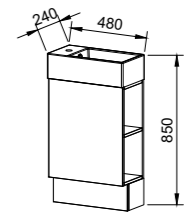

CABINET WITH	SKU	RRP
Liberty Ceramic Top Left-hand Offset	LOT-V-480-L-LIB-F	$856
No Top Left-hand Offset	LOT-VCO-480-L-X-F	$633

Marshall

G GOLD INCLUSIONS