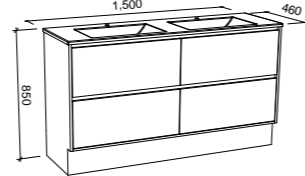

CABINET WITH	SKU	RRP
Alpha Ceramic Top	GRA-V-1500-D-APH-F	$4,076
Regal Mineral Composite Top	GRA-V-1500-D-REG-F	$3,963
Haven Matt Dolomite Top	GRA-V-1500-D-HVN-F	$3,963
20mm SilkSurface Top with White Gloss Above Counter Ceramic Basins	GRA-V-1500-D-SSA-F	$4,562
20mm SilkSurface Top with White Gloss Under Counter Ceramic Basins	GRA-V-1500-D-SSU-F	$4,562
No Top	GRA-VCO-1500-D-X-F	$2,600

Floor Standing