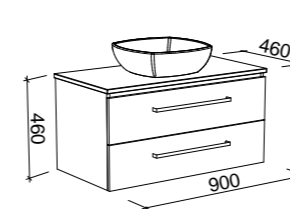

ASHTON 900mm

Wall Hung

CABINET WITH	SKU	RRP
20mm SilkSurface Top with White Gloss Above Counter Ceramic Basin	ASH-V-900-C-SSA-W	$3,329
No Top	ASH-VCO-900-C-X-W	$1,890

Floor Standing