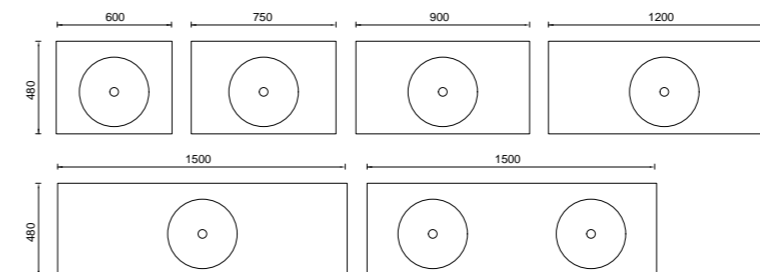

[01.] Embrace Vanity 1500mm | EMB-V-1500-D-SSA-W | $6,118 Light Grey Satin Cabinet with Stratiss SilkSurface Top and White Gloss Oval Flute Ceramic Basins **[02.] Embrace Vanity 1200mm** | EMB-V-1200-C-SSA-W | $4,770 Tassie Oak Cabinet with Arctic White SilkSurface Top and White Gloss Coast Inset Mineral Composite Basin | Shown with Mineral Composite Basin Upgrade | UPG-OPT-BASCOLOUR | ADD $152 **[03.] Embrace Vanity 900mm** | EMB-V-900-C-SSA-W | $4,521 Light Pistachio Satin Cabinet with Lapis Salt SilkSurface Top and White Gloss Florent Ceramic Basin **Please refer to pricelist pages for all available options.**

NOTE: Selected inset basins available. Not available with custom inset basins.