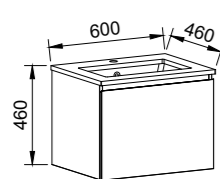

NOTE: Only handles shorter than 250mm are available on the Carlo.

Dakota

P PLATINUM INCLUSIONS

DAKOTA 600mm

Wall Hung

Floor Standing

On Legs

CABINET WITH	SKU	RRP	CABINET WITH	SKU	RRP	CABINET WITH	SKU	RRP
20mm SilkSurface Top with White Gloss Above Counter Ceramic Basin	DAK-V-600-C-SSA-W	\$2,609	20mm SilkSurface Top with White Gloss Above Counter Ceramic Basin	DAK-V-600-C-SSA-F	\$2,867	20mm SilkSurface Top with White Gloss Above Counter Ceramic Basin	DAK-V-600-C-SSA-L	\$2,955
20mm SilkSurface Top with White Gloss Under Counter Ceramic Basin	DAK-V-600-C-SSU-W	\$2,609	20mm SilkSurface Top with White Gloss Under Counter Ceramic Basin	DAK-V-600-C-SSU-F	\$2,867	20mm SilkSurface Top with White Gloss Under Counter Ceramic Basin	DAK-V-600-C-SSU-L	\$2,955
No Top	DAK-VCO-600-C-X-W	\$1,280	No Top	DAK-VCO-600-C-X-F	\$1,665	No Top	DAK-VCO-600-C-X-L	\$1,754