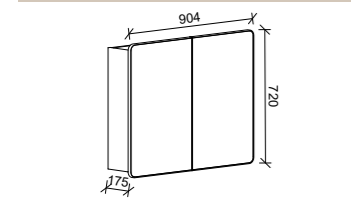

SKU	RRP
SHC-SC-900-D-G	\$1,348

1200mm

SKU	RRP
SHC-SC-1200-3-G	\$1,546

1500mm

SKU	RRP
SHC-SC-1500-3-G	\$1,815

1800mm

SKU	RRP
SHC-SC-1800-4-G	\$2,187

NOTE: -P denotes Platinum range. These shaving cabinets include 'Luxe Graphite' interiors to match Platinum vanities and glass interior shelves as standard. -G denotes standard cabinets and include white interiors. Lighting and powerpoints are not included in shaving cabinet pricing. All mirrors are copper free. Depth on Gold cabinets can be adjusted to a minimum of 120mm for no price change. Refer to pages 222 - 244 for options and pricing. *Please specify hinge side when ordering. †Back of shelf will match side colour unless specified otherwise. **Victoria route standard unless specified otherwise.