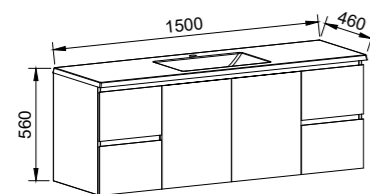

CARLO 1500mm CENTRE BOWL

Wall Hung

CABINET WITH	SKU	RRP
Regal Mineral Composite Top	CAR-V-1500-C-REG-W	$3,251
Alpha Ceramic Top	CAR-V-1500-C-APH-W	$3,348
Haven Matt Dolomite Top	CAR-V-1500-C-HVN-W	$3,251
Grand Mineral Composite Top	CAR-V-1500-C-GND-W	$3,518
No Top	CAR-VCO-1500-C-X-W	$2,086

NOTE: Only handles shorter than 250mm are available on the Carlo.

Floor Standing