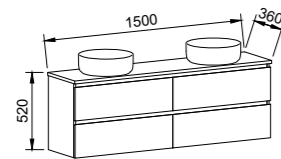

BILLIE 1500mm DOUBLE BOWL

Wall Hung

CABINET WITH	SKU	RRP
20mm SilkSurface Top with White Gloss Above Counter Ceramic Basins	BIL-V-1500-D-SSA-W	$4,089
20mm SilkSurface Top with White Gloss Under Counter Ceramic Basins	BIL-V-1500-D-SSU-W	$4,089
No Top	BIL-VCO-1500-D-X-W	$2,106

Floor Standing