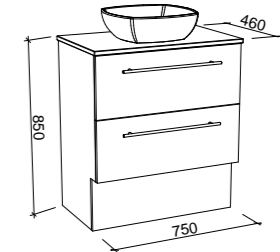

Floor Standing

CABINET WITH	SKU	RRP
20mm SilkSurface Top with White Gloss Above Counter Ceramic Basin	OXB-V-750-C-SSA-W	$2,541
20mm SilkSurface Top with White Gloss Under Counter Ceramic Basin	OXB-V-750-C-SSU-W	$2,541
No Top	OXB-VCO-750-C-X-W	$1,600

CABINET WITH	SKU	RRP
20mm SilkSurface Top with White Gloss Above Counter Ceramic Basin	OXB-V-750-C-SSA-F	$2,702
20mm SilkSurface Top with White Gloss Under Counter Ceramic Basin	OXB-V-750-C-SSU-F	$2,702
No Top	OXB-VCO-750-C-X-F	$1,781