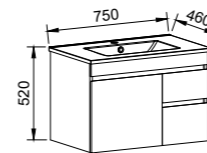

Indiana

S SILVER INCLUSIONS

INDIANA 600mm

Wall Hung

CABINET WITH	SKU	RRP
Alpha Ceramic Top	IND-V-600-C-APH-W	\$889
No Top	IND-VCO-600-C-X-W	\$710

INDIANA 750mm

Wall Hung

CABINET WITH	SKU	RRP
Alpha Ceramic Top	IND-V-750-C-APH-W	\$1,077
No Top	IND-VCO-750-C-X-W	\$909