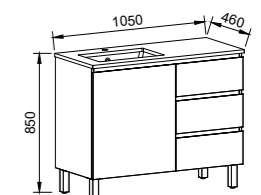

NOTE: Right-hand offset also available. Order by replacing -L- with -R- in the relevant SKU. Only handles shorter than 320mm are available.

DAKOTA 1050mm

Wall Hung

Floor Standing

On Legs

CABINET WITH	SKU	RRP	CABINET WITH	SKU	RRP	CABINET WITH	SKU	RRP
20mm SilkSurface Top with White Gloss Above Counter Ceramic Basin Left-hand Offset	DAK-V-1050-L-SSA-W	\$4,112	20mm SilkSurface Top with White Gloss Above Counter Ceramic Basin Left-hand Offset	DAK-V-1050-L-SSA-F	\$4,437	20mm SilkSurface Top with White Gloss Above Counter Ceramic Basin Left-hand Offset	DAK-V-1050-L-SSA-L	\$4,507
20mm SilkSurface Top with White Gloss Under Counter Ceramic Basin Left-hand Offset	DAK-V-1050-L-SSU-W	\$4,112	20mm SilkSurface Top with White Gloss Under Counter Ceramic Basin Left-hand Offset	DAK-V-1050-L-SSU-F	\$4,437	20mm SilkSurface Top with White Gloss Under Counter Ceramic Basin Left-hand Offset	DAK-V-1050-L-SSU-L	\$4,507
No Top Left-hand Offset	DAK-VCO-1050-L-X-W	\$2,115	No Top Left-hand Offset	DAK-VCO-1050-L-X-F	\$2,453	No Top Left-hand Offset	DAK-VCO-1050-L-X-L	\$2,525