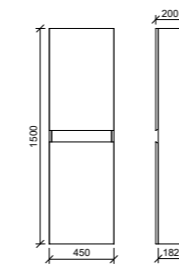

[01.] York Tallboy | YOR-TB-450-W-G | $1,156 Dark Grey Satin Cabinet Please refer to pricelist pages for all available options.