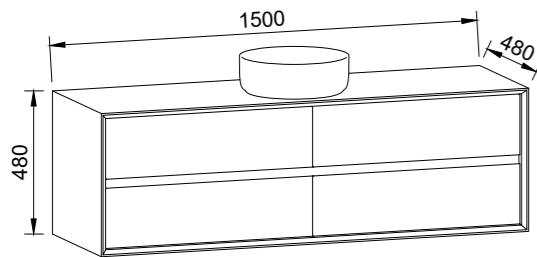

EMBRACE 1500mm CENTRE BOWL

Wall Hung

CABINET WITH	SKU	RRP
20mm SilkSurface Top with White Gloss Above Counter Ceramic Basin	EMB-V-1500-C-SSA-W	$6,028