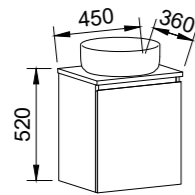

Billie

G GOLD INCLUSIONS

BILLIE 450mm

Wall Hung

CABINET WITH	SKU	RRP
20mm SilkSurface Top with White Gloss Above Counter Ceramic Basin	BIL-V-450-C-SSA-W	$1,639
No Top	BIL-VCO-450-C-X-W	$768

NOTE: Please confirm hinge side when ordered. Only handles shorter than 400mm are available.