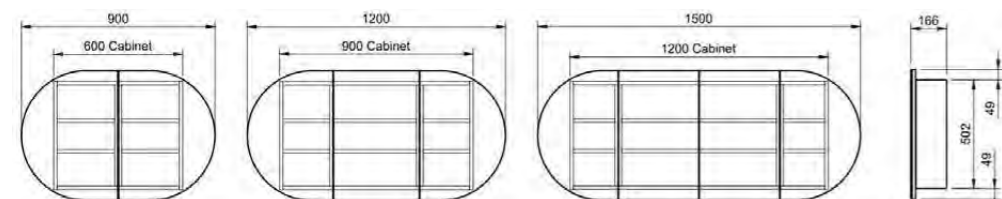

Ballad Shaving Cabinet

With gracefully curved ends, the Ballad Shaving Cabinet takes on a modern and stylish silhouette, elevating its sleek rectangular design. Elevate the design by adding under cabinet lighting (additional charges apply). You can now store in style!

- Upgrade to Platinum option with Luxe Graphite interior and glass internal shelves to match Platinum vanities
- Semi-recessed option available upon request
- Panoramic hinging

[01.] Ballad Shaving Cabinet 1500mm | BAL-SC-1500-4-G | $1,565 Light Grey Satin Cabinet shown with doors open **[02.] Ballad Shaving Cabinet 1500mm** | BAL-SC-1500-4-G | $1,565 Light Grey Satin Cabinet **[03.] Ballad Shaving Cabinet 900mm** | BAL-SC-900-D-G | $969 White Satin Cabinet **Please refer to pricelist pages for all available options.**

Boston Shaving Cabinet

Meet the Boston Shaver, the ultimate bathroom companion that will make your morning routine a little easier! The display shelves at each end add a touch of sophistication, and you can add further drama by adding under cabinet lighting (additional charges apply).

- Upgrade to Platinum option with Luxe Graphite interior and glass internal shelves to match Platinum vanities
- Semi-recessed option available upon request (additional charges apply)
- Fully reversible (unless ordered with upgrades)