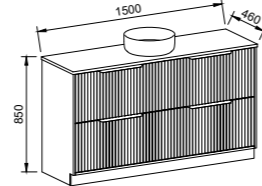

CABINET WITH	SKU	RRP
20mm SilkSurface Top with White Gloss Above Counter Ceramic Basin	ELW-V-1500-C-SSA-F	$4,893
20mm SilkSurface Top with White Gloss Under Counter Ceramic Basin	ELW-V-1500-C-SSU-F	$5,051
No Top	ELW-VCO-1500-C-X-F	$3,780