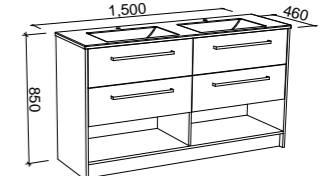

CABINET WITH	SKU	RRP
Alpha Ceramic Top	KAN-V-1500-D-APH-F	$4,769
Regal Mineral Composite Top	KAN-V-1500-D-REG-F	$4,650
Haven Matt Dolomite Top	KAN-V-1500-D-HVN-F	$4,650
20mm SilkSurface Top with White Gloss Above Counter Ceramic Basins	KAN-V-1500-D-SSA-F	$5,270
20mm SilkSurface Top with White Gloss Under Counter Ceramic Basins	KAN-V-1500-D-SSU-F	$5,270
No Top	KAN-VCO-1500-D-X-F	$3,332