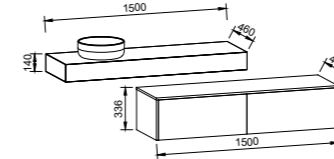

Milan

MILAN 1500mm

Wall Hung

CABINET WITH	SKU	RRP
Complete Unit Left-hand Offset Including White Gloss Ceramic Above Counter Basin, Laminate Slab Top and Cabinet	MIL-V-1500-L-LMA-W	$4,073
Complete Unit Left-hand Offset Including White Gloss Ceramic Above Counter Basin, SilkSurface Top and Cabinet	MIL-V-1500-L-BAA-W	$4,477
Wall Hung Cabinet Only Left-hand Offset	MIL-VCO-1500-L-X-W	$2,018
Laminated Slab Top and Basin Only 1500 x 460 x 140 with mounting brackets Left-hand Offset Incl. White Gloss Ceramic Above Counter Basin	LMA-ST-1500-140-460-L	$2,407
SilkSurface Top and Basin Only 1500 x 460 x 140 with mounting brackets Left-hand Offset Incl. White Gloss Ceramic Above Counter Basin	BAA-ST-1500-140-460-L	$2,696

NOTE: Right-hand offset also available. Order by replacing -L- with -R- in the relevant SKU.