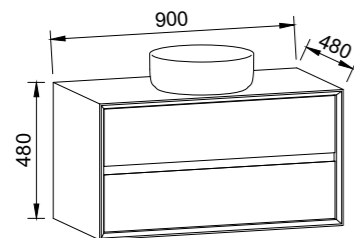

EMBRACE 900mm

Wall Hung

CABINET WITH	SKU	RRP
20mm SilkSurface Top with White Gloss Above Counter Ceramic Basin	EMB-V-900-C-SSA-W	$4,521