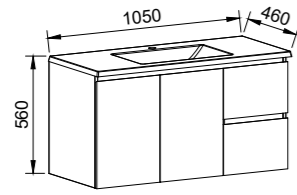

Carlo

G GOLD INCLUSIONS

CARLO 1050mm

Wall Hung

CABINET WITH	SKU	RRP
Regal Mineral Composite Top	CAR-V-1050-C-REG-W	$2,194
Grand Mineral Composite Top	CAR-V-1050-C-GND-W	$2,447
No Top	CAR-VCO-1050-C-X-W	$1,571