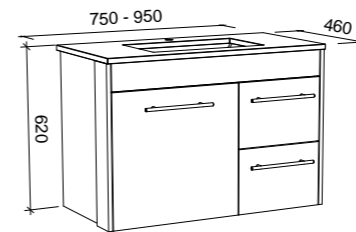

WALL TO WALL 750mm - 950mm (Nominate the exact size you require when ordering)

Wall Hung

CABINET WITH	SKU	RRP
20mm SilkSurface Top with White Gloss Above Counter Ceramic Basin	WTW-V-950-C-SSA-W	$2,673
20mm SilkSurface Top with White Gloss Under Counter Ceramic Basin	WTW-V-950-C-SSU-W	$2,673
No Top	WTW-VCO-950-C-X-W	$1,497

Floor Standing