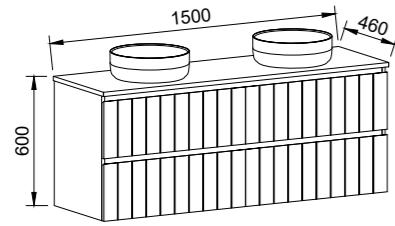

Henley

G GOLD INCLUSIONS

HENLEY 1500mm DOUBLE BOWL

Wall Hung

CABINET WITH	SKU	RRP
20mm SilkSurface Top with White Gloss Above Counter Ceramic Basins	HEN-V-1500-D-SSA-W	$5,295
20mm SilkSurface Top with White Gloss Under Counter Ceramic Basins	HEN-V-1500-D-SSU-W	$5,295
No Top	HEN-VCO-1500-D-X-W	$3,231