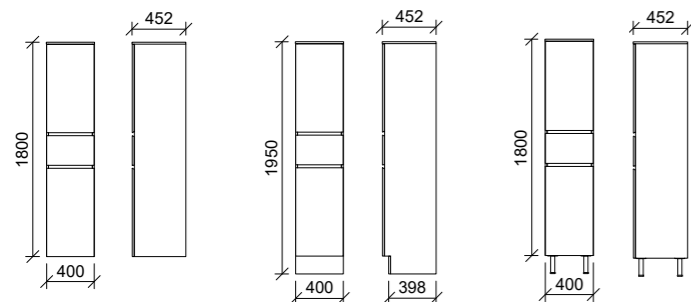

Fraser Tallboy

The Fraser Tallboy is the perfect solution if you're looking to maximise storage in your bathroom without compromising on looks. Its slim design makes it the ideal fit for smaller spaces.

- Upgrade to Platinum option with Luxe Graphite interior to match Platinum vanities
- Door and drawer combination
- Available in wall hung, floor standing, and on legs

[01.] Fraser Tallboy | FRS-TB-400-W-G | $1,722 Grey Beige Satin Cabinet **[02.] Fraser Tallboy** | FRS-TB-400-W-G | $1,722 Light Grey Satin Cabinet
Please refer to pricelist pages for all available options.

Hudson Tallboy

The Hudson Tallboy is the epitome of modern elegance, with concealed storage space and push-to-open doors offering a sleek and minimalistic design. Choose between a paint or woodgrain finish, or go two-toned at no additional cost

- Upgrade to Platinum option with Luxe Graphite interior to match Platinum vanities
- Push-to-Open is standard, handles (excluding Fingerpull) also available
- Available in wall hung