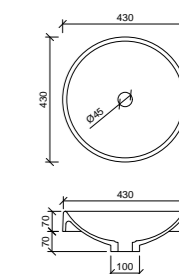

Corrida Inset

Offset or wall mounted tapware required. 40mm waste.

WG COR-BS-430-WG-U | $385