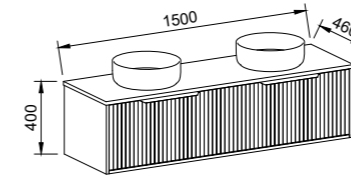

ELWOOD 1500mm DOUBLE BOWL

Wall Hung

CABINET WITH	SKU	RRP
20mm SilkSurface Top with White Gloss Above Counter Ceramic Basins	ELW-V-1500-D-SSA-W	$3,783
20mm SilkSurface Top with White Gloss Under Counter Ceramic Basins	ELW-V-1500-D-SSU-W	$3,941
No Top	ELW-VCO-1500-D-X-W	$1,829

Floor Standing