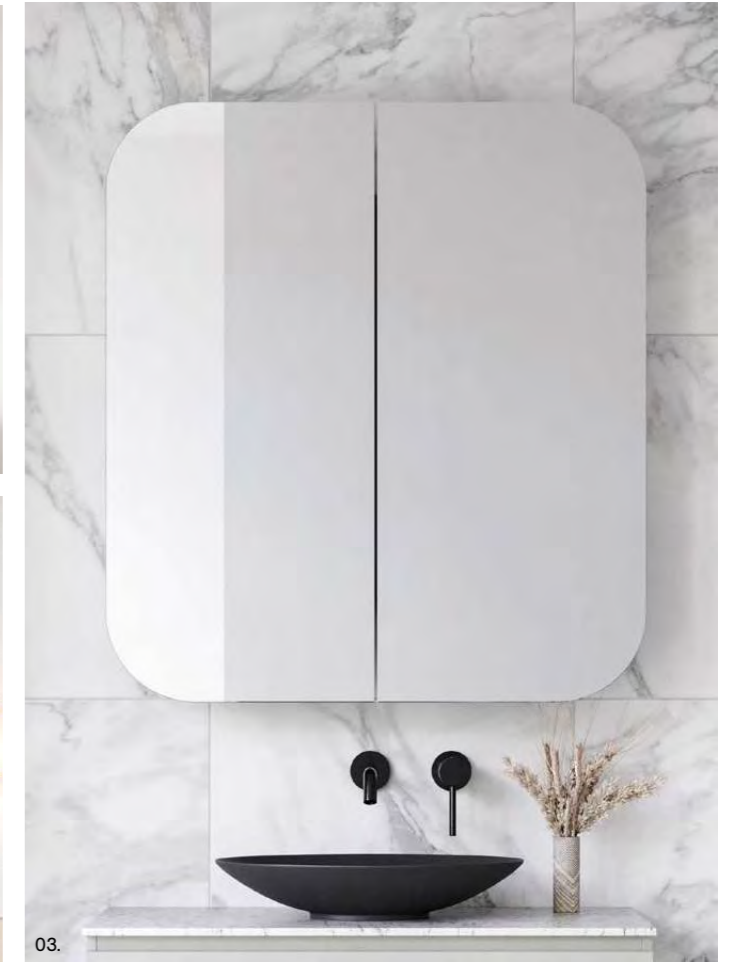

[01.] Jazz Arch Shaving Cabinet 1500mm | JZA-SC-1500-3-G | $1,746 White Satin Cabinet shown with doors open | Shown with Magnifying Mirror Upgrade | UPG-OPT-MAGM | ADD $105 **[02.] Jazz Arch Shaving Cabinet 400mm** | JZA-SC-400-S-G | $956 each Planked Urban Oak Cabinet **[03.] Jazz Arch Shaving Cabinet 900mm** | JZA-SC-900-D-G | $1,215 Light Grey Satin Cabinet **Please refer to pricelist pages for all available options.**