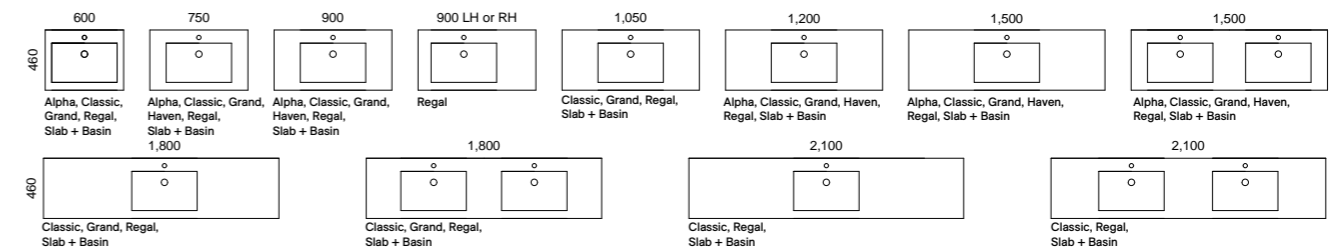

Available in wall hung, floor standing, and on legs.

- Top options include:
 - 20mm SilkSurface slab top with above counter basin/s

[01.] Ashton Vanity 900mm | ASH-V-900-C-SSA-W | \$3,329 Bayleaf Cabinet with Stratiss SilkSurface Top and White Gloss Iconic 420 Ceramic Basin **[02.] Ashton Vanity 1200mm** | ASH-V-1200-C-SSA-W | \$3,955 White Satin Cabinet with Bianco Pearl SilkSurface Top and White Gloss Myrtle Ceramic Basin | Shown with Under Cabinet Lighting | LED-L-UNDERCAB-V | ADD \$413 **[03.] Ashton Vanity 1800mm** | ASH-V-1800-D-SSA-W | \$5,633 Florentine Walnut Cabinet with Arctic White SilkSurface Top and White Gloss Enchant Ceramic Basins **[04.] Ashton Vanity 900mm** | ASH-V-900-C-SSA-W | \$3,329 Perugian Walnut Cabinet with Calcutta Snow SilkSurface Top and White Gloss Radius Inset Ceramic Basin | Shown with Under Cabinet Lighting | LED-L-UNDERCAB-V | ADD \$413 **Please refer to pricelist pages for all available options.**

Bargo

G GOLD INCLUSIONS

The Bargo vanity is a perfect blend of form and function, featuring a sleek fascia panel that adds a touch of elegance to its overall design. It features a door and drawer combination that offers an array of storage options, allowing you to keep your space organised and clutter-free.

Available in wall hung, floor standing and on legs

- Top options include:
 - 20mm integrated tops - Alpha*, Classic* Regal* or Haven*
 - 70mm integrated top - Grand*
 - 20mm SilkSurface slab top with above or under counter basin/s