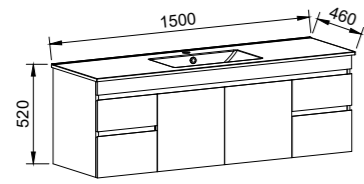

Indiana

S SILVER INCLUSIONS

INDIANA 1500mm CENTRE BOWL

Wall Hung

CABINET WITH	SKU	RRP
Alpha Ceramic Top	IND-V-1500-C-APH-W	$3,376
No Top	IND-VCO-1500-C-X-W	$1,973