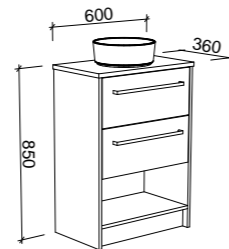

CABINET WITH	SKU	RRP
Urban Ceramic Top	KAR-V-600-C-URB-F	$1,956
20mm SilkSurface Top with White Gloss Above Counter Ceramic Basin	KAR-V-600-C-SSA-F	$2,291
20mm SilkSurface Top with White Gloss Ceramic Under Counter Basin	KAR-V-600-C-SSU-F	$2,291
No Top	KAR-VCO-600-C-X-F	$1,442