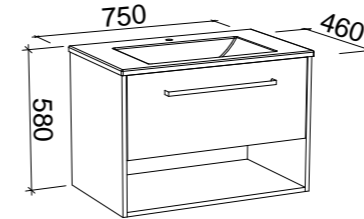

KANSAS 750mm

Wall Hung

CABINET WITH	SKU	RRP
Alpha Ceramic Top	KAN-V-750-C-APH-W	$1,748
Regal Mineral Composite Top	KAN-V-750-C-REG-W	$1,748
Haven Matt Dolomite Top	KAN-V-750-C-HVN-W	$1,748
20mm SilkSurface Top with White Gloss Above Counter Ceramic Basin	KAN-V-750-C-SSA-W	$2,139
20mm SilkSurface Top with White Gloss Under Counter Ceramic Basin	KAN-V-750-C-SSU-W	$2,139
No Top	KAN-VCO-750-C-X-W	$1,196