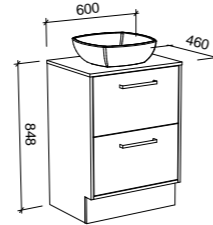

NOTE: Only handles shorter than 250mm are available.

Delaware

G GOLD INCLUSIONS

DELAWARE 600mm

Wall Hung

Floor Standing

CABINET WITH	SKU	RRP	CABINET WITH	SKU	RRP
18mm Laminate Top with White Gloss Ceramic Above Counter Basin	DEL-V-600-C-LMA-W	\$1,396	18mm Laminate Top with White Gloss Ceramic Above Counter Basin	DEL-V-600-C-LMA-F	\$1,743
No Top	DEL-VCO-600-C-X-W	\$864	No Top	DEL-VCO-600-C-X-F	\$1,211