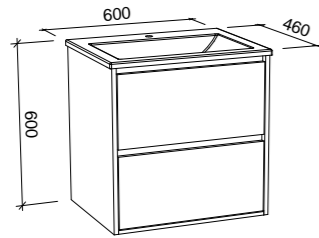

Grange

GRANGE 600mm

Wall Hung

CABINET WITH	SKU	RRP
Alpha Ceramic Top	GRA-V-600-C-APH-W	$1,761
Regal Mineral Composite Top	GRA-V-600-C-REG-W	$1,761
20mm SilkSurface Top with White Gloss Above Counter Ceramic Basin	GRA-V-600-C-SSA-W	$2,098
20mm SilkSurface Top with White Gloss Under Counter Ceramic Basin	GRA-V-600-C-SSU-W	$2,098
No Top	GRA-VCO-600-C-X-W	$1,225