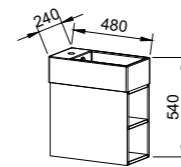

LOTTIE 480mm

Wall Hung

CABINET WITH	SKU	RRP
Liberty Ceramic Top Left-hand Offset	LOT-V-480-L-LIB-W	$807
No Top Left-hand Offset	LOT-VCO-480-L-X-W	$600

NOTE: Side fingerpull standard unless specified otherwise. Only handles shorter than 320mm are available. Right-hand offset (taphole and hinge on the right) also available. Order by replacing -L- with -R- in the relevant SKU.

Floor Standing