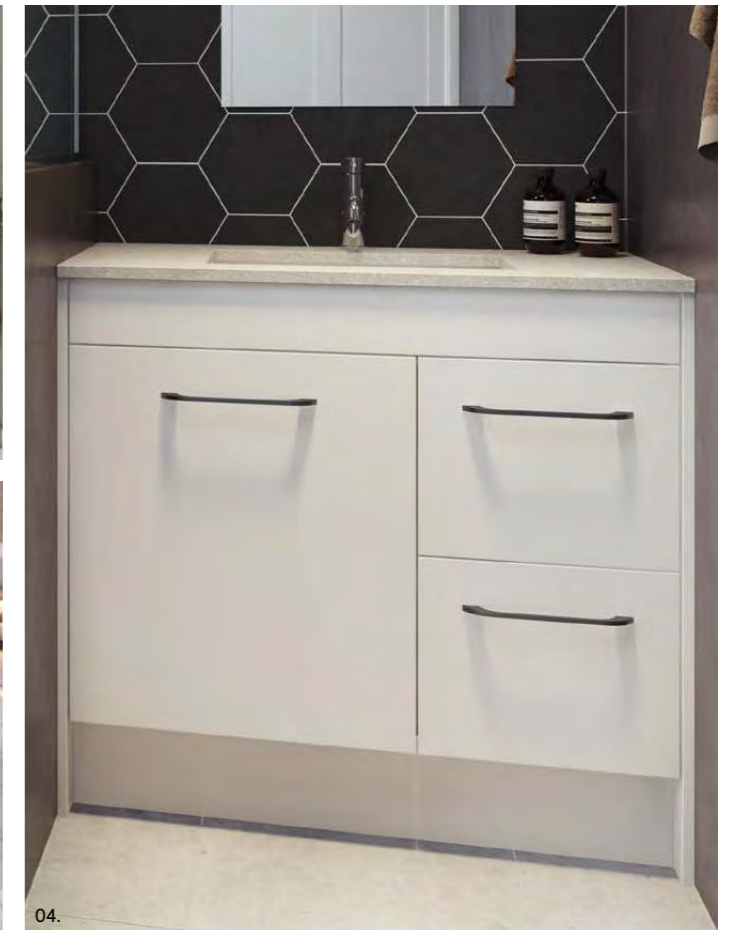

[01.] Wall to Wall Vanity 1901-2100mm | WTW-V-2100-D-SSA-W | $5,393 Light Grey Satin Cabinet with Albastera SilkSurface Top and Black Matt Enchant Ceramic Basins | Shown with Basin Colour Upgrade | UPG-OPT-BASCOLOUR | ADD $152 per basin | Shown with Under Cabinet Vanity Lighting | LED-L-UNDERCAB-V | ADD $413 **[02.] Wall to Wall Vanity 1051-1400mm** | WTW-V-1400-C-SSA-W | $3,853 Aged Walnut Cabinet with Calcutta Snow SilkSurface Top and White Gloss Allure Flute Ceramic Basin | Shown with Under Cabinet Vanity Lighting | LED-L-UNDERCAB-V | ADD $413 **[03.] Wall to Wall Vanity 1401-1900mm** | WTW-V-1900-C-SSA-F | $5,021 Bottega Oak Cabinet with Arctic White SilkSurface Top and White Gloss Quill Ceramic Basin **[04.] Wall to Wall Vanity 750-950mm** | WTW-V-950-C-SSU-F | $2,959 White Satin Cabinet with Canvas Mist SilkSurface Top and White Gloss Rectangle Under Counter Ceramic Basin **Please refer to pricelist pages for all available options.**