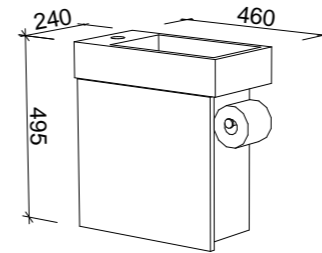

THEO 460mm

Wall Hung

CABINET WITH	SKU	RRP
Opal Mineral Composite Top Left-hand Offset	THE-V-460-L-OPA-W	$745
No Top Left-hand Offset	THE-VCO-460-L-X-W	$448

NOTE: Chrome rail supplied as standard. Black available upon request. Side fingerpull standard unless specified otherwise. Only handles shorter than 350mm are available. Right-hand offset (taphole and hinge on the right) also available. Order by replacing -L- with -R- in the relevant SKU.

Victoria

G GOLD INCLUSIONS