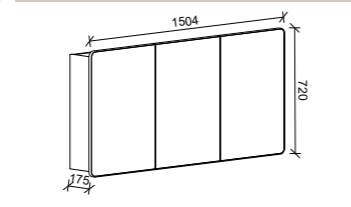

SKU	RRP
SHC-SC-900-D-G	\$1,348

1200mm

SKU	RRP
SHC-SC-1200-3-G	\$1,546

1500mm

SKU	RRP
SHC-SC-1500-3-G	\$1,815

1800mm

SKU	RRP
SHC-SC-1800-4-G	\$2,187

NOTE: -P denotes Platinum range. These shaving cabinets include 'Luxe Graphite' interiors to match Platinum vanities and glass interior shelves as standard. -G denotes standard cabinets and include white interiors. Lighting and powerpoints are not included in shaving cabinet pricing. All mirrors are copper free. Depth on Gold cabinets can be adjusted to a minimum of 120mm for no price change. Refer to pages 222 - 244 for options and pricing. *Please specify hinge side when ordering. †Back of shelf will match side colour unless specified otherwise. **Victoria route standard unless specified otherwise.