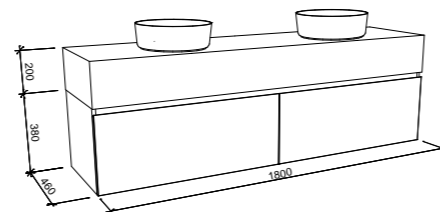

KINGSLEY 1800mm DOUBLE BOWL

Wall Hung

CABINET WITH	SKU	RRP
Regal Mineral Composite Top	KIN-V-1800-D-REG-W	$3,275
Stadium Mineral Composite Top	KIN-V-1800-D-STD-W	$3,275
20mm SilkSurface Top with Above Counter White Gloss Ceramic Basins	KIN-V-1800-D-SSA-W	$3,591
20mm SilkSurface Top with Under Counter White Gloss Ceramic Basins	KIN-V-1800-D-SSU-W	$4,161
60mm SilkSurface Freedom Top with Above Counter White Gloss Ceramic Basins	KIN-V-1800-D-FRA-W	$4,091
60mm SilkSurface Freedom Top with Under Counter White Gloss Ceramic Basins	KIN-V-1800-D-FRU-W	$4,590
200mm SilkSurface Box Top with Above Counter White Gloss Ceramic Basins	KIN-V-1800-D-BXA-W	$4,657
200mm SilkSurface Box Top with Under Counter White Gloss Ceramic Basins	KIN-V-1800-D-BXU-W	$4,657
No Top	KIN-VCO-1800-D-X-W	$1,500

Lottie

S SILVER INCLUSIONS

LOTTIE 480mm

Wall Hung

CABINET WITH	SKU	RRP
Liberty Ceramic Top Left-hand Offset	LOT-V-480-L-LIB-W	$807
No Top Left-hand Offset	LOT-VCO-480-L-X-W	$600

NOTE: Side fingerpull standard unless specified otherwise. Only handles shorter than 320mm are available. Right-hand offset (taphole and hinge on the right) also available. Order by replacing -L- with -R- in the relevant SKU.

Floor Standing