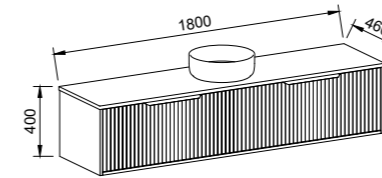

ELWOOD 1800mm CENTRE BOWL

Wall Hung

CABINET WITH	SKU	RRP
20mm SilkSurface Top with White Gloss Above Counter Ceramic Basin	ELW-V-1800-C-SSA-W	$3,788
20mm SilkSurface Top with White Gloss Under Counter Ceramic Basin	ELW-V-1800-C-SSU-W	$3,946
No Top	ELW-VCO-1800-C-X-W	$1,949

Floor Standing