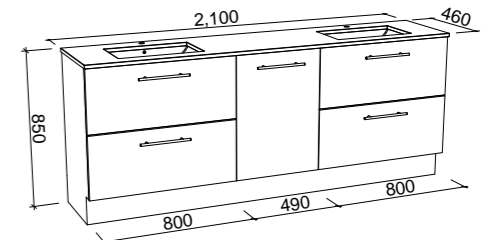

NOTE: Only handles shorter than 400mm are available.

MARSHALL 2100mm DOUBLE BOWL

Wall Hung

Floor Standing

CABINET WITH	SKU	RRP
20mm SilkSurface Top with White Gloss Above Counter Ceramic Basins	MAR-V-2100-D-SSA-W	\$4,408
20mm SilkSurface Top with White Gloss Under Counter Ceramic Basins	MAR-V-2100-D-SSU-W	\$4,408
No Top	MAR-VCO-2100-D-X-W	\$2,363