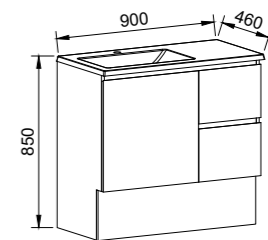

CABINET WITH	SKU	RRP
Regal Mineral Composite Top Left-hand Offset	CAR-V-900-L-REG-F	$1,974
No Top Left-hand Offset	CAR-VCO-900-L-X-F	$1,606