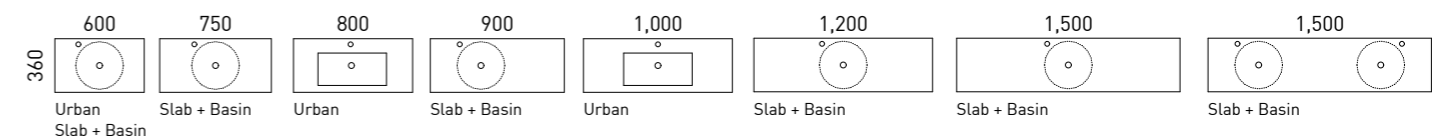

[01.] Karlie Vanity 1500mm | KAR-V-1500-D-SSA-W | $4,173 Classic Oak Cabinet with Silk Whisper SilkSurface Top and White Gloss Gem Ceramic Basins **[02.] Karlie Vanity 600mm** | KAR-V-600-C-SSA-W | $1,939 Prime Oak Cabinet with Blanca Granite SilkSurface Top and White Gloss Ceramic Gem Basin **[03.] Karlie Vanity 1000mm** | KAR-V-1000-C-URB-W | $2,330 Black Satin Cabinet with Urban Ceramic Top **[04.] Karlie Vanity 750mm** | KAR-V-750-C-SSU-F | $2,486 Olive Satin Cabinet with Opalora SilkSurface Top and White Gloss Mini Round Under Counter Ceramic Basin **Please refer to pricelist pages for all available options.**

*Selected sizes. See page 232 for Vanity Top Collection.