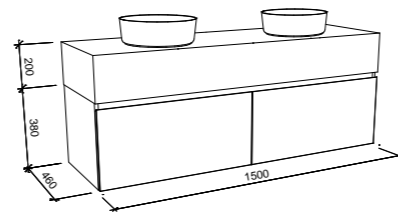

NOTE: Cabinet will stay the same size on the Kingsley, regardless of the top option.

KINGSLEY 1500mm DOUBLE BOWL

Wall Hung

CABINET WITH	SKU	RRP
Alpha Ceramic Top	KIN-V-1500-D-APH-W	\$2,956
Regal Mineral Composite Top	KIN-V-1500-D-REG-W	\$2,835
Stadium Mineral Composite Top	KIN-V-1500-D-STD-W	\$2,835
Haven Matt Dolomite Top	KIN-V-1500-D-HVN-W	\$2,835
20mm SilkSurface Top with Above Counter White Gloss Ceramic Basins	KIN-V-1500-D-SSA-W	\$3,397
20mm SilkSurface Top with Under Counter White Gloss Ceramic Basins	KIN-V-1500-D-SSU-W	\$3,968
60mm SilkSurface Freedom Top with Above Counter White Gloss Ceramic Basins	KIN-V-1500-D-FRA-W	\$3,838
60mm SilkSurface Freedom Top with Under Counter White Gloss Ceramic Basins	KIN-V-1500-D-FRU-W	\$4,337
200mm SilkSurface Box Top with Above Counter White Gloss Ceramic Basins	KIN-V-1500-D-BXA-W	\$4,367
200mm SilkSurface Box Top with Under Counter White Gloss Ceramic Basins	KIN-V-1500-D-BXU-W	\$4,367
No Top	KIN-VCO-1500-D-X-W	\$1,400