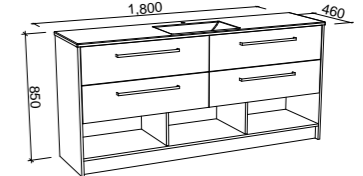

CABINET WITH	SKU	RRP
Regal Mineral Composite Top	KAN-V-1800-C-REG-F	$4,832
20mm SilkSurface Top with White Gloss Above Counter Ceramic Basins	KAN-V-1800-C-SSA-F	$5,189
20mm SilkSurface Top with White Gloss Under Counter Ceramic Basin	KAN-V-1800-C-SSU-F	$5,189
No Top	KAN-VCO-1800-C-X-F	$3,411