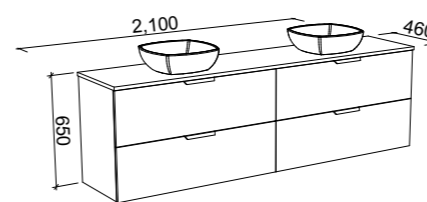

SUTHERLAND HOUSE 2100mm DOUBLE BOWL

Wall Hung