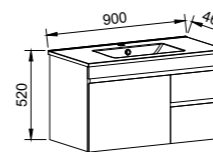

INDIANA 900mm

Wall Hung

CABINET WITH	SKU	RRP
Alpha Ceramic Top	IND-V-900-C-APH-W	$1,238
No Top	IND-VCO-900-C-X-W	$999