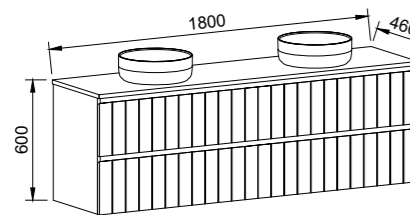

HENLEY 1800mm DOUBLE BOWL

Wall Hung

CABINET WITH	SKU	RRP
20mm SilkSurface Top with White Gloss Above Counter Ceramic Basins	HEN-V-1800-D-SSA-W	$5,458
20mm SilkSurface Top with White Gloss Under Counter Ceramic Basins	HEN-V-1800-D-SSU-W	$5,458
No Top	HEN-VCO-1800-D-X-W	$3,394

Floor Standing