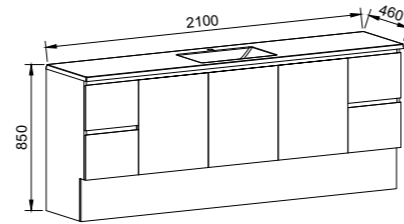

Carlo

G GOLD INCLUSIONS

CARLO 2100mm CENTRE BOWL

Wall Hung

Floor Standing

CABINET WITH	SKU	RRP
Regal Mineral Composite Top	CAR-V-2100-C-REG-W	\$5,221
No Top	CAR-VCO-2100-C-X-W	\$2,645

CABINET WITH	SKU	RRP
Regal Mineral Composite Top	CAR-V-2100-C-REG-F	\$5,543
No Top	CAR-VCO-2100-C-X-F	\$2,983