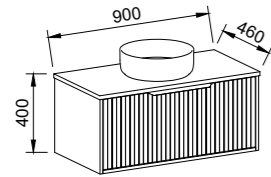

Elwood

G GOLD INCLUSIONS

ELWOOD 900mm

Wall Hung

CABINET WITH	SKU	RRP
20mm SilkSurface Top with White Gloss Above Counter Ceramic Basin	ELW-V-900-C-SSA-W	$2,319
20mm SilkSurface Top with White Gloss Under Counter Ceramic Basin	ELW-V-900-C-SSU-W	$2,477
No Top	ELW-VCO-900-C-X-W	$1,070

Floor Standing