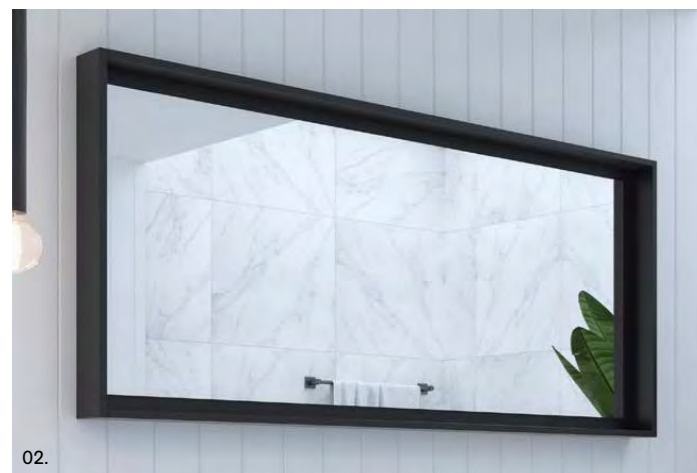

Halifax Mirror

From a petite 600mm to a grand 1500mm, the Halifax comes in a range of sizes so you can find the perfect match for your vanity. Add ambience in your bathroom by opting for a lighting surround (additional charges apply).

- Easy split batten mounting system
- Available in vertical hung upon request (additional charges may apply)
- NOTE: Back panel will match frame colour unless specified otherwise. White board backing with lighting applies (not painted).

[01.] Halifax Mirror 1200mm | HAL-M-1200-720 | $960 White Satin Frame | Shown with Mirror Lighting Upgrade | LED-L-MIRROR | ADD $413 **[02.] Halifax Mirror 1500mm** | HAL-M-1500-720 | $1,189 Black Satin Frame **[03.] Halifax Mirror 900mm** | HAL-M-900-720 | $734 White Back Panel with Coastal Oak Frame | Shown with Mirror Lighting Upgrade | LED-L-MIRROR | ADD $413 **Please refer to pricelist pages for all available options.**

Jazz Arch Mirror

A graceful addition to your bathroom, the Jazz Arch mirror adds softness with its dreamy, curved corners. White satin edging is standard, although you can specify any paint colour from our offering to accentuate your vanity.

- Easy split batten mounting system
- Optional surround lighting available (additional charges apply)
- White satin edging unless specified otherwise