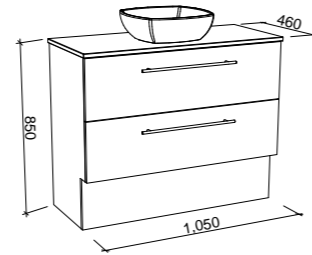

CABINET WITH	SKU	RRP
20mm SilkSurface Top with White Gloss Above Counter Ceramic Basin	OXB-V-1050-C-SSA-F	$3,239
20mm SilkSurface Top with White Gloss Under Counter Ceramic Basin	OXB-V-1050-C-SSU-F	$3,239
No Top	OXB-VCO-1050-C-X-F	$2,073