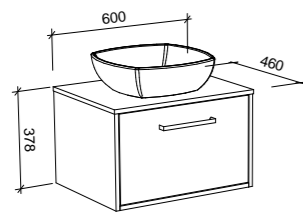

DELAWARE 600mm

Wall Hung