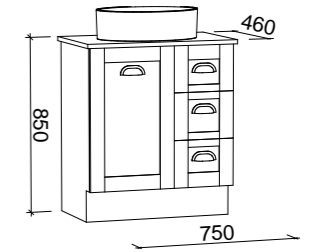

CABINET WITH	SKU	RRP
Alpha Ceramic Top	VIC-V-750-C-APH-F	$2,209
20mm SilkSurface Top with White Gloss Above Counter Ceramic Basin	VIC-V-750-C-SSA-F	$2,667
20mm SilkSurface Top with White Gloss Under Counter Ceramic Basin (2x doors only)	VIC-V-750-C-SSU-F	$2,667
60mm SilkSurface Freedom Top with White Gloss Above Counter Ceramic Basin	VIC-V-750-C-FRA-F	$2,830
60mm SilkSurface Freedom Top with White Gloss Under Counter Ceramic Basin	VIC-V-750-C-FRU-F	$2,830
No Top	VIC-VCO-750-C-X-F	$2,096
No Top (2x doors only)	VICU-VCO-750-C-X-F	$2,096