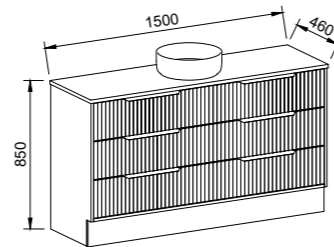

CABINET WITH	SKU	RRP
20mm SilkSurface Top with White Gloss Above Counter Ceramic Basin	EMM-V-1500-C-SSA-F	$5,093
No Top	EMM-VCO-1500-C-X-F	$3,980