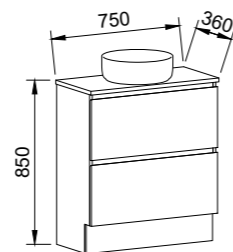

Floor Standing

CABINET WITH	SKU	RRP
20mm SilkSurface Top with White Gloss Above Counter Ceramic Basin	BIL-V-750-C-SSA-F	$2,466
20mm SilkSurface Top with White Gloss Under Counter Ceramic Basin	BIL-V-750-C-SSU-F	$2,466
No Top	BIL-VCO-750-C-X-F	$1,548

NOTE: See pages 235 - 244 for selected small space basins for the Billie.

Billie

G GOLD INCLUSIONS