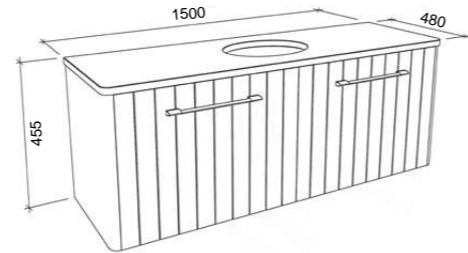

SABA 1500mm CENTRE BOWL

Wall Hung

CABINET WITH	SKU	RRP
20mm SilkSurface Top with White Gloss Above Counter Ceramic Basin	SAB-V-1500-C-SSA-W	$3,409
20mm SilkSurface Top with White Gloss Under Counter Ceramic Basin	SAB-V-1500-C-SSU-W	$3,700
No Top	SAB-VCO-1500-C-X-W	$1,934