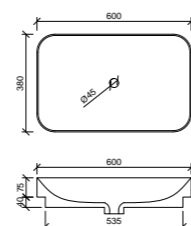

Rome Inset White

Offset or wall mounted tapware required.
32mm waste.

WG ROM-BS-600-WG-S | $233