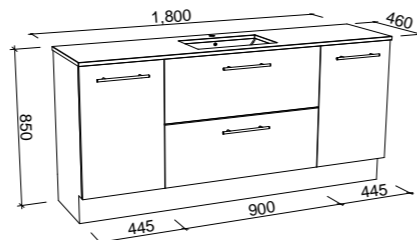

Floor Standing

CABINET WITH	SKU	RRP
20mm SilkSurface Top with White Gloss Above Counter Ceramic Basin	MAR-V-1800-C-SSA-W	$3,920
20mm SilkSurface Top with White Gloss Under Counter Ceramic Basin	MAR-V-1800-C-SSU-W	$3,920
No Top	MAR-VCO-1800-C-X-W	$2,209

CABINET WITH	SKU	RRP
20mm SilkSurface Top with White Gloss Above Counter Ceramic Basin	MAR-V-1800-C-SSA-F	$4,058
20mm SilkSurface Top with White Gloss Under Counter Ceramic Basin	MAR-V-1800-C-SSU-F	$4,058
No Top	MAR-VCO-1800-C-X-F	$2,359

NOTE: Only handles shorter than 400mm are available.

Marshall

G GOLD INCLUSIONS