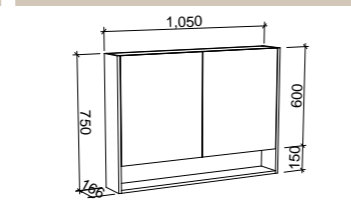

1050mm

SKU	RRP
SAN-SC-1050-D-G	$1,196
SAN-SC-1050-D-P	$1,318