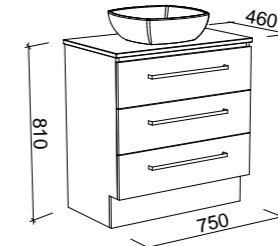

CABINET WITH	SKU	RRP
20mm SilkSurface Top with White Gloss Above Counter Ceramic Basin	ASH-V-750-C-SSA-F	$3,558
No Top	ASH-VCO-750-C-X-F	$2,343

On Legs