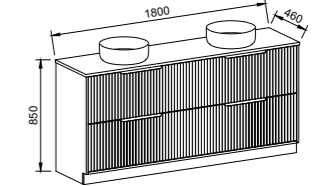

CABINET WITH	SKU	RRP
20mm SilkSurface Top with White Gloss Above Counter Ceramic Basins	ELW-V-1800-D-SSA-F	$5,802
20mm SilkSurface Top with White Gloss Under Counter Ceramic Basins	ELW-V-1800-D-SSU-F	$5,960
No Top	ELW-VCO-1800-D-X-F	$4,347