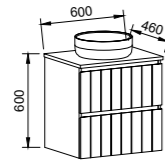

Henley

G GOLD INCLUSIONS

HENLEY 600mm

Wall Hung

CABINET WITH	SKU	RRP
20mm SilkSurface Top with White Gloss Above Counter Ceramic Basin	HEN-V-600-C-SSA-W	$2,798
20mm SilkSurface Top with White Gloss Under Counter Ceramic Basin	HEN-V-600-C-SSU-W	$2,798
No Top	HEN-VCO-600-C-X-W	$1,840