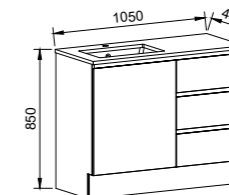

Floor Standing