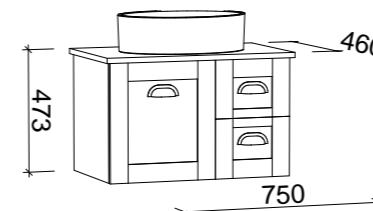

Victoria

G GOLD INCLUSIONS

VICTORIA 750mm

Wall Hung

CABINET WITH	SKU	RRP
Alpha Ceramic Top	VIC-V-750-C-APH-W	\$1,983
20mm SilkSurface Top with White Gloss Above Counter Ceramic Basin	VIC-V-750-C-SSA-W	\$2,321
20mm SilkSurface Top with White Gloss Under Counter Ceramic Basin (2x doors only)	VIC-V-750-C-SSU-W	\$2,321
60mm SilkSurface Freedom Top with White Gloss Above Counter Ceramic Basin	VIC-V-750-C-FRA-W	\$2,484
60mm SilkSurface Freedom Top with White Gloss Under Counter Ceramic Basin	VIC-V-750-C-FRU-W	\$2,484
No Top	VIC-VCO-750-C-X-W	\$1,869
No Top (2x doors only)	VICU-VCO-750-C-X-W	\$1,869