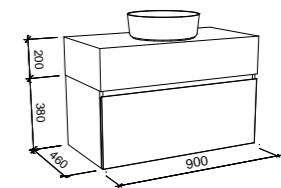

KINGSLEY 900mm

Wall Hung

CABINET WITH	SKU	RRP
Alpha Ceramic Top	KIN-V-900-C-APH-W	$1,364
Regal Mineral Composite Top	KIN-V-900-C-REG-W	$1,364
Stadium Mineral Composite Top	KIN-V-900-C-STD-W	$1,364
Haven Matt Dolomite Top	KIN-V-900-C-HVN-W	$1,364
20mm SilkSurface Top with Above Counter White Gloss Ceramic Basin	KIN-V-900-C-SSA-W	$2,099
20mm SilkSurface Top with Under Counter White Gloss Ceramic Basin	KIN-V-900-C-SSU-W	$2,385
60mm SilkSurface Freedom Top with Above Counter White Gloss Ceramic Basin	KIN-V-900-C-FRA-W	$2,321
60mm SilkSurface Freedom Top with Under Counter White Gloss Ceramic Basin	KIN-V-900-C-FRU-W	$2,553
200mm SilkSurface Box Top with Above Counter White Gloss Ceramic Basin	KIN-V-900-C-BXA-W	$2,655
200mm SilkSurface Box Top with Under Counter White Gloss Ceramic Basin	KIN-V-900-C-BXU-W	$2,655
No Top	KIN-VCO-900-C-X-W	$818