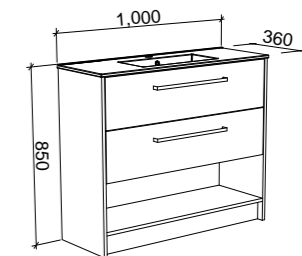

CABINET WITH	SKU	RRP
Urban Ceramic Top	KAR-V-1000-C-URB-F	$3,180
No Top	KAR-VCO-1000-C-X-F	$2,494