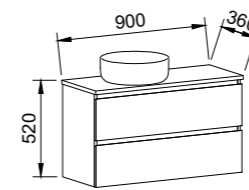

BILLIE 900mm OFFSET BOWL

Wall Hung

CABINET WITH	SKU	RRP
20mm SilkSurface Top with White Gloss Above Counter Ceramic Basin Left-hand Offset	BIL-V-900-L-SSA-W	$2,680
20mm SilkSurface Top with White Gloss Under Counter Ceramic Basin Left-hand Offset	BIL-V-900-L-SSU-W	$2,680
No Top Left-hand Offset	BIL-VCO-900-L-X-W	$1,426

NOTE: Right-hand offset also available. Order by replacing -L- with -R- in the relevant SKU. Centre bowl available on request.