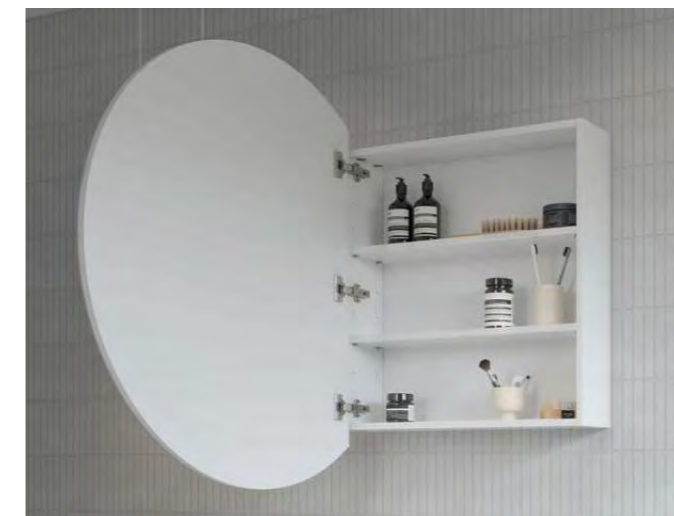

Shaving Cabinets & Tallboys

G GOLD INCLUSIONS

- Classic white interior with adjustable melamine shelves
- European soft-close door/s with Blum hinges