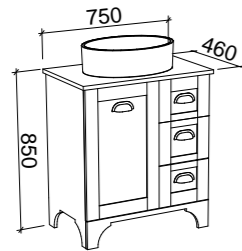

Windsor

G GOLD INCLUSIONS

WINDSOR 750mm

Floor Standing

CABINET WITH	SKU	RRP
Alpha Ceramic Top	WIN-V-750-C-APH-F	$2,361
20mm SilkSurface Top with White Gloss Above Counter Ceramic Basin	WIN-V-750-C-SSA-F	$2,851
20mm SilkSurface Top with White Gloss Under Counter Ceramic Basin (2x doors only)	WIN-U-V-750-C-SSU-F	$2,851
60mm SilkSurface Freedom Top with White Gloss Above Counter Ceramic Basin	WIN-V-750-C-FRA-F	$3,025
60mm SilkSurface Freedom Top with White Gloss Under Counter Ceramic Basin	WIN-V-750-C-FRU-F	$3,025
No Top	WIN-VCO-750-C-X-F	$2,240