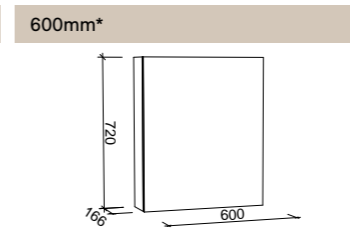

SKU	RRP
TEN-SC-600-S-G	$740
TEN-SC-600-S-P	$864