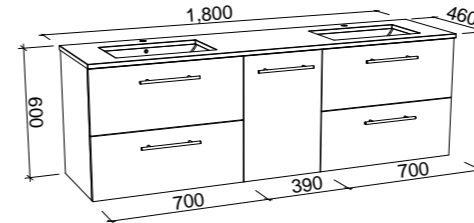

NOTE: Only handles shorter than 400mm are available.

Marshall

G GOLD INCLUSIONS

MARSHALL 1800mm DOUBLE BOWL

Wall Hung

Floor Standing

CABINET WITH	SKU	RRP
20mm SilkSurface Top with White Gloss Above Counter Ceramic Basins	MAR-V-1800-D-SSA-W	\$4,105
20mm SilkSurface Top with White Gloss Under Counter Ceramic Basins	MAR-V-1800-D-SSU-W	\$4,105
No Top	MAR-VCO-1800-D-X-W	\$2,146