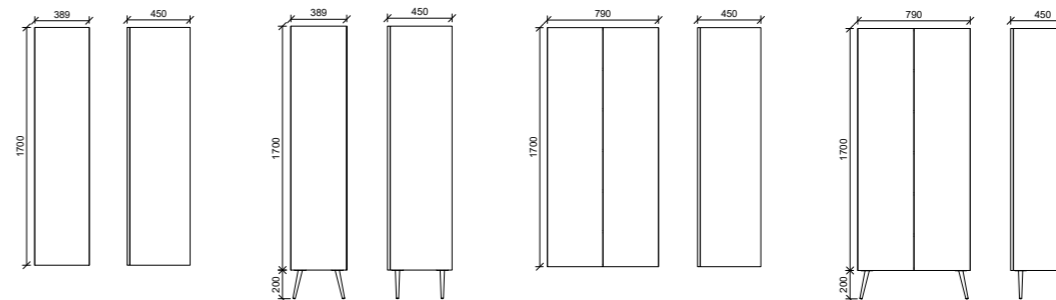

[01.] Sutherland House Tallboy | SHC-TB-400-L-G | $2,094 Light Pistachio Satin Cabinet [02.] Sutherland House Tallboy | SHC-TB-400-W-G | $1,942 Navy Blue Satin Cabinet | Shown with Push-to-Open Upgrade | UPG-OPT-DOOR-PTO | ADD $61 per door Please refer to pricelist pages for all available options.