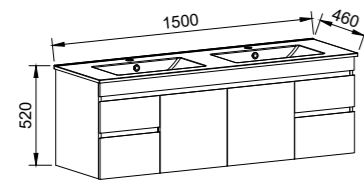

Indiana

S SILVER INCLUSIONS

INDIANA 1500mm CENTRE BOWL

Wall Hung

CABINET WITH	SKU	RRP
Alpha Ceramic Top	IND-V-1500-C-APH-W	\$3,376
No Top	IND-VCO-1500-C-X-W	\$1,973

INDIANA 1500mm DOUBLE BOWL

Wall Hung

CABINET WITH	SKU	RRP
Alpha Ceramic Top	IND-V-1500-D-APH-W	\$3,535
No Top	IND-VCO-1500-D-X-W	\$1,973