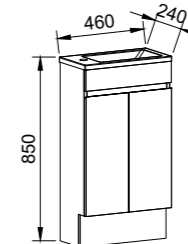

CABINET WITH	SKU	RRP
Ensuite Mineral Composite Top Left-hand Offset	ENS-V-460-L-ENS-F	$1,023
No Top Left-hand Offset	ENS-VCO-460-L-X-F	$794

On Legs