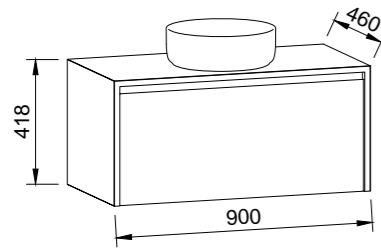

AINSWORTH 900mm

Wall Hung

CABINET WITH	SKU	RRP
20mm SilkSurface Top with White Gloss Above Counter Ceramic Basin	AIN-V-900-C-SSA-W	$3,360
20mm SilkSurface Top with White Gloss Under Counter Ceramic Basin	AIN-V-900-C-SSU-W	$3,360

NOTE: Left and right-hand offsets also available. Order by replacing -C- with -L- or -R- in the relevant SKU.