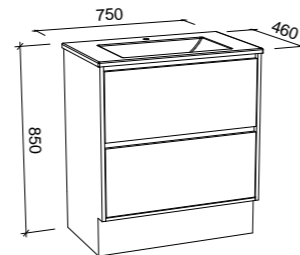

CABINET WITH	SKU	RRP
Alpha Ceramic Top	GRA-V-750-C-APH-F	$1,991
Regal Mineral Composite Top	GRA-V-750-C-REG-F	$1,991
Haven Matt Dolomite Top	GRA-V-750-C-HVN-F	$1,991
20mm SilkSurface Top with White Gloss Above Counter Ceramic Basin	GRA-V-750-C-SSA-F	$2,372
20mm SilkSurface Top with White Gloss Under Counter Ceramic Basin	GRA-V-750-C-SSU-F	$2,372
No Top	GRA-VCO-750-C-X-F	$1,447