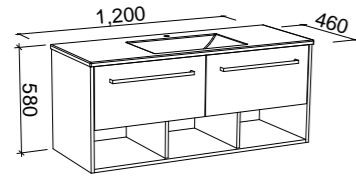

Kansas

G GOLD INCLUSIONS

KANSAS 1200mm CENTRE BOWL

Wall Hung

CABINET WITH	SKU	RRP
Alpha Ceramic Top	KAN-V-1200-C-APH-W	$2,467
Regal Mineral Composite Top	KAN-V-1200-C-REG-W	$2,467
Haven Matt Dolomite Top	KAN-V-1200-C-HVN-W	$2,467
20mm SilkSurface Top with White Gloss Above Counter Ceramic Basin	KAN-V-1200-C-SSA-W	$3,059
20mm SilkSurface Top with White Gloss Under Counter Ceramic Basin	KAN-V-1200-C-SSU-W	$3,059
No Top	KAN-VCO-1200-C-X-W	$1,733

Floor Standing