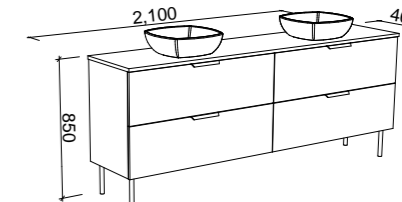

On Legs

CABINET WITH	SKU	RRP
20mm SilkSurface Top with White Gloss Above Counter Ceramic Basins	SHC-V-2100-D-SSA-W	$6,552
20mm SilkSurface Top with White Gloss Under Counter Ceramic Basins	SHC-V-2100-D-SSU-W	$6,552
No Top	SHC-VCO-2100-D-X-W	$3,650

CABINET WITH	SKU	RRP
20mm SilkSurface Top with White Gloss Above Counter Ceramic Basins	SHC-V-2100-D-SSA-L	$6,653
20mm SilkSurface Top with White Gloss Under Counter Ceramic Basins	SHC-V-2100-D-SSU-L	$6,653
No Top	SHC-VCO-2100-D-X-L	$3,841