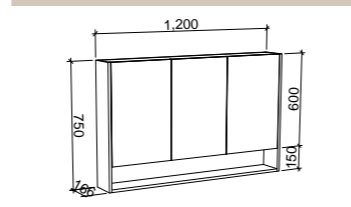

1200mm

SKU	RRP
SAN-SC-1200-3-G	$1,311
SAN-SC-1200-3-P	$1,436