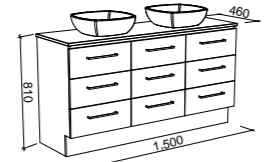

CABINET WITH	SKU	RRP
20mm SilkSurface Top with White Gloss Above Counter Ceramic Basins	ASH-V-1500-D-SSA-F	$5,944
No Top	ASH-VCO-1500-D-X-F	$3,447

On Legs