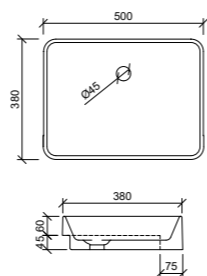

Mineral Composite Semi-Recessed Basins

Fergus Semi-Recessed

Only available on the Bargo, Milan, and 200mm Box Tops. 40mm waste.

WG FER-BS-500-WG-U | $385

NOTE: Wastes not included for Ceramic and Mineral Composite basins. Ceramic and Stainless Steel wastes available as separate purchase. White gloss ceramic basins (-S) included in package price. Mineral Composite, Stainless Steel, matt and coloured basins (-U) will incur an additional charge. While the colours in this brochure are to the highest standard in printing, it should only be used as an indication of actual product design. *Suitable for small space vanities.