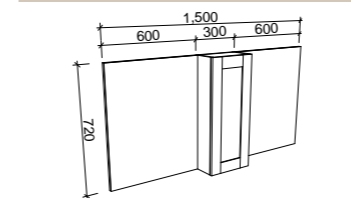

1500mm Double

SKU	RRP
VIC-SC-1500-D-G	$1,507
VIC-SC-1500-D-P	$1,545