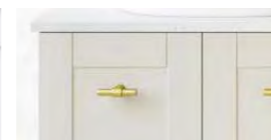

VICTORIA
Order with Victoria Route