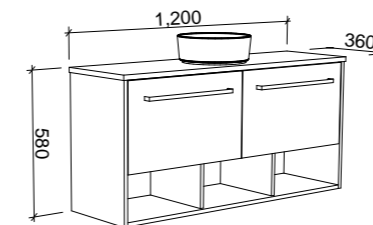

KARLIE 1200mm

Wall Hung

CABINET WITH	SKU	RRP
20mm SilkSurface Top with White Gloss Above Counter Ceramic Basin	KAR-V-1200-C-SSA-W	$3,041
20mm SilkSurface Top with White Gloss Ceramic Under Counter Basin	KAR-V-1200-C-SSU-W	$3,041
No Top	KAR-VCO-1200-C-X-W	$1,733

Floor Standing