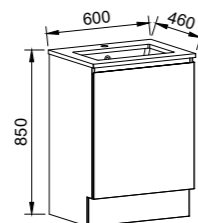

NOTE: Only handles shorter than 250mm are available on the Carlo.

Dakota

P PLATINUM INCLUSIONS

DAKOTA 600mm

Wall Hung

Floor Standing

On Legs

CABINET WITH	SKU	RRP	CABINET WITH	SKU	RRP	CABINET WITH	SKU	RRP
20mm SilkSurface Top with White Gloss Above Counter Ceramic Basin	DAK-V-600-C-SSA-W	\$2,609	20mm SilkSurface Top with White Gloss Above Counter Ceramic Basin	DAK-V-600-C-SSA-F	\$2,867	20mm SilkSurface Top with White Gloss Above Counter Ceramic Basin	DAK-V-600-C-SSA-L	\$2,955
20mm SilkSurface Top with White Gloss Under Counter Ceramic Basin	DAK-V-600-C-SSU-W	\$2,609	20mm SilkSurface Top with White Gloss Under Counter Ceramic Basin	DAK-V-600-C-SSU-F	\$2,867	20mm SilkSurface Top with White Gloss Under Counter Ceramic Basin	DAK-V-600-C-SSU-L	\$2,955
No Top	DAK-VCO-600-C-X-W	\$1,280	No Top	DAK-VCO-600-C-X-F	\$1,665	No Top	DAK-VCO-600-C-X-L	\$1,754