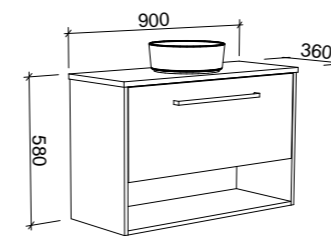

KARLIE 900mm

Wall Hung

CABINET WITH	SKU	RRP
20mm SilkSurface Top with White Gloss Above Counter Ceramic Basin	KAR-V-900-C-SSA-W	$2,582
20mm SilkSurface Top with White Gloss Ceramic Under Counter Basin	KAR-V-900-C-SSU-W	$2,582
No Top	KAR-VCO-900-C-X-W	$1,333

Floor Standing