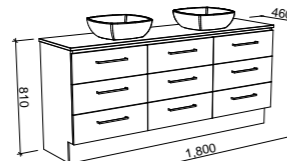

ASHTON 1800mm DOUBLE BOWL

Wall Hung

CABINET WITH	SKU	RRP
20mm SilkSurface Top with White Gloss Above Counter Ceramic Basins	ASH-V-1800-D-SSA-W	\$5,633
No Top	ASH-VCO-1800-D-X-W	\$3,102

Floor Standing

CABINET WITH	SKU	RRP
20mm SilkSurface Top with White Gloss Above Counter Ceramic Basins	ASH-V-1800-D-SSA-F	\$6,588
No Top	ASH-VCO-1800-D-X-F	\$3,974