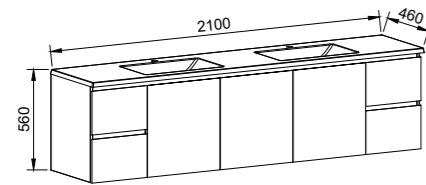

CARLO 2100mm DOUBLE BOWL

Wall Hung