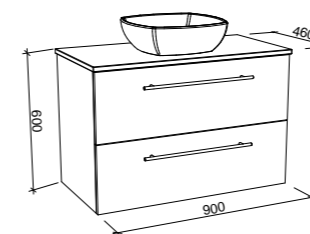

OXBOW 900mm

Wall Hung