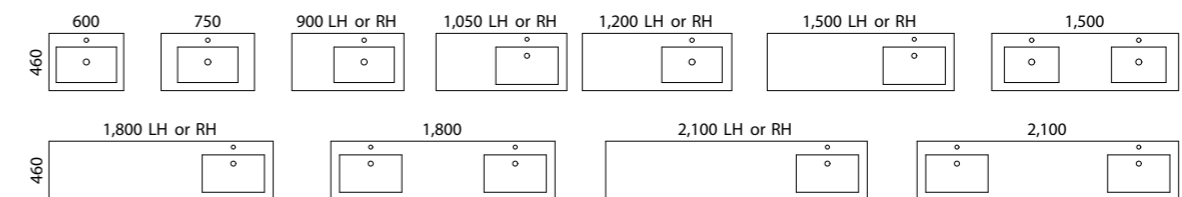

[01.] Dakota Vanity 1500mm | DAK-V-1500-R-SSU-W | $4,956 Olive Satin Cabinet with White Crystal Boulder SilkSurface Top and White Gloss Bodhi Under Counter Mineral Composite Basin | Shown with Mineral Composite Basin Upgrade | UPG-OPT-BASCOLOUR | ADD $152 **[02.] Dakota Vanity 1800mm** | DAK-V-1800-D-SSU-W | $6,267 Perugian Walnut Cabinet with Bianco Pearl SilkSurface Top and White Gloss Oval Under Counter Ceramic Basins | Shown with Under Cabinet Vanity Lighting | LED-L-UNDERCAB-V | ADD $413 **[03.] Dakota Vanity 1800mm** | DAK-V-1800-D-SSU-W | $6,267 Perugian Walnut Cabinet with Bianco Pearl SilkSurface Top and White Gloss Oval Under Counter Ceramic Basins | Shown with Under Cabinet Vanity Lighting | LED-L-UNDERCAB-V | ADD $413 **[04.] Dakota Vanity 900mm** | DAK-V-900-R-SSU-W | $3,577 Coastal Oak Cabinet with Blanca Granite SilkSurface Top and White Gloss Oval Under Counter Ceramic Basin | Shown with Under Cabinet Vanity Lighting | LED-L-UNDERCAB-V | ADD $413 **Please refer to pricelist pages for all available options.**