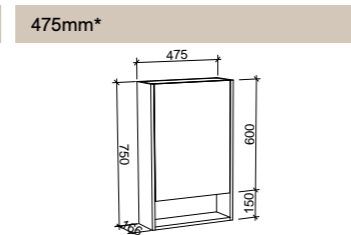

SANREMO†

SKU	RRP
SAN-SC-475-S-G	$718
SAN-SC-475-S-P	$815