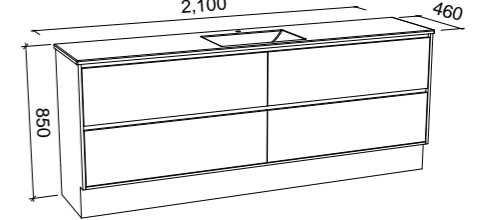

CABINET WITH	SKU	RRP
Regal Mineral Composite Top	GRA-V-2100-C-REG-F	$5,393
20mm SilkSurface Top with White Gloss Above Counter Ceramic Basin	GRA-V-2100-C-SSA-F	$4,902
20mm SilkSurface Top with White Gloss Under Counter Ceramic Basin	GRA-V-2100-C-SSU-F	$4,902
No Top	GRA-VCO-2100-C-X-F	$3,005

Floor Standing