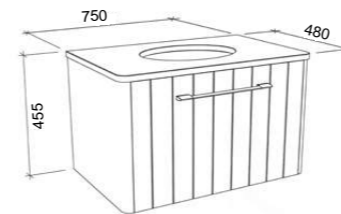

Saba

SABA 750mm

Wall Hung

CABINET WITH	SKU	RRP
20mm SilkSurface Top with White Gloss Above Counter Ceramic Basin	SAB-V-750-C-SSA-W	$1,967
20mm SilkSurface Top with White Gloss Under Counter Ceramic Basin	SAB-V-750-C-SSU-W	$2,258
No Top	SAB-VCO-750-C-X-W	$1,138