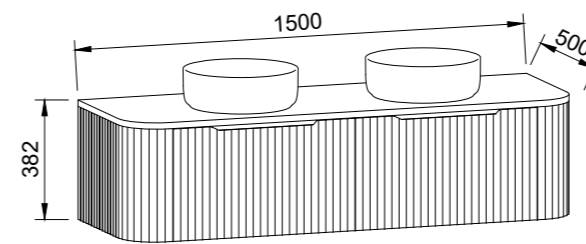

SANTOS 1500mm DOUBLE BOWL

Wall Hung

CABINET WITH	SKU	RRP
20mm SilkSurface Top with White Gloss Above Counter Ceramic Basins	SAN-V-1500-D-SSA-W	$3,780
No Top	SAN-VCO-1500-D-X-W	$2,882