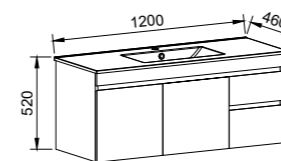

INDIANA 900mm

Wall Hung

CABINET WITH	SKU	RRP
Alpha Ceramic Top	IND-V-900-C-APH-W	\$1,238
No Top	IND-VCO-900-C-X-W	\$999

INDIANA 1200mm

Wall Hung

CABINET WITH	SKU	RRP
Alpha Ceramic Top	IND-V-1200-C-APH-W	\$1,624
No Top	IND-VCO-1200-C-X-W	\$1,254