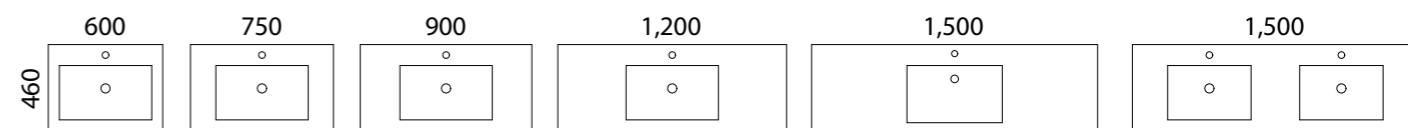

[01.] Indiana Vanity 600mm | IND-V-600-C-APH-W | $889 Dark Grey Satin Cabinet with Alpha Ceramic Top **[02.] Indiana Vanity 1200mm** | IND-V-1200-C-APH-W | $1,624 Rural Oak Cabinet with Alpha Ceramic Top **[03.] Indiana Vanity 600mm** | IND-V-600-C-APH-W | $889 Coastal Oak Cabinet with Alpha Ceramic Top **[04.] Indiana Vanity 1500mm** | IND-V-1500-D-APH-W | $3,535 Perugian Walnut Cabinet with Alpha Ceramic Top | Shown with Under Cabinet Vanity Lighting | LED-L-UNDERCAB-V | ADD $413 **[05.] Indiana Vanity 900mm** | IND-V-900-C-APH-F | $1,531 White Satin Cabinet with Alpha Ceramic Top **Please refer to pricelist pages for all available options.**