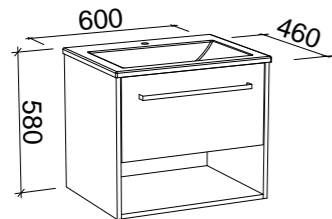

KANSAS 600mm

Wall Hung

CABINET WITH	SKU	RRP
Alpha Ceramic Top	KAN-V-600-C-APH-W	$1,609
Regal Mineral Composite Top	KAN-V-600-C-REG-W	$1,609
20mm SilkSurface Top with White Gloss Above Counter Ceramic Basin	KAN-V-600-C-SSA-W	$1,956
20mm SilkSurface Top with White Gloss Under Counter Ceramic Basin	KAN-V-600-C-SSU-W	$1,956
No Top	KAN-VCO-600-C-X-W	$1,071

Floor Standing