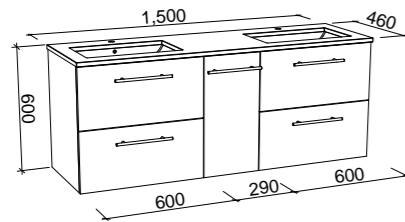

NOTE: Only handles shorter than 250mm are available.

MARSHALL 1500mm DOUBLE BOWL

Wall Hung

Floor Standing

CABINET WITH	SKU	RRP
20mm SilkSurface Top with White Gloss Above Counter Ceramic Basins	MAR-V-1500-D-SSA-W	\$3,872
20mm SilkSurface Top with White Gloss Under Counter Ceramic Basins	MAR-V-1500-D-SSU-W	\$3,872
No Top	MAR-VCO-1500-D-X-W	\$2,007