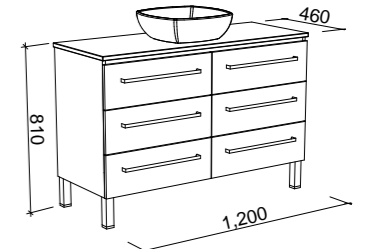

CABINET WITH	SKU	RRP
20mm SilkSurface Top with White Gloss Above Counter Ceramic Basin	ASH-V-1200-C-SSA-L	$4,564
No Top	ASH-VCO-1200-C-X-L	$2,789

NOTE: Cabinet height for Ashton vanities may need to be altered to suit Under Counter basins. POA.