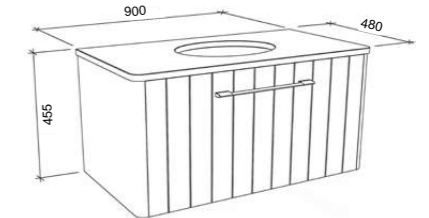

SABA 900mm

Wall Hung

CABINET WITH	SKU	RRP
20mm SilkSurface Top with White Gloss Above Counter Ceramic Basin	SAB-V-900-C-SSA-W	$2,249
20mm SilkSurface Top with White Gloss Under Counter Ceramic Basin	SAB-V-900-C-SSU-W	$2,540
No Top	SAB-VCO-900-C-X-W	$1,218