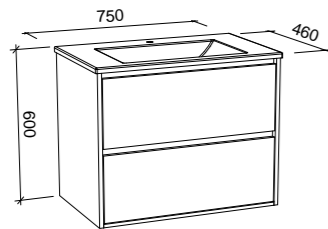

GRANGE 750mm

Wall Hung

CABINET WITH	SKU	RRP
Alpha Ceramic Top	GRA-V-750-C-APH-W	$1,899
Regal Mineral Composite Top	GRA-V-750-C-REG-W	$1,899
Haven Matt Dolomite Top	GRA-V-750-C-HVN-W	$1,899
20mm SilkSurface Top with White Gloss Above Counter Ceramic Basin	GRA-V-750-C-SSA-W	$2,280
20mm SilkSurface Top with White Gloss Under Counter Ceramic Basin	GRA-V-750-C-SSU-W	$2,280
No Top	GRA-VCO-750-C-X-W	$1,350

G GOLD INCLUSIONS

Floor Standing