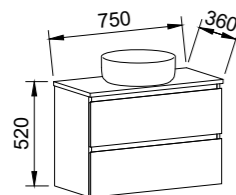

BILLIE 750mm

Wall Hung

CABINET WITH	SKU	RRP
20mm SilkSurface Top with White Gloss Above Counter Ceramic Basin	BIL-V-750-C-SSA-W	$2,277
20mm SilkSurface Top with White Gloss Under Counter Ceramic Basin	BIL-V-750-C-SSU-W	$2,277
No Top	BIL-VCO-750-C-X-W	$1,350