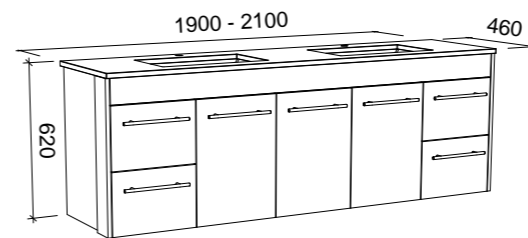

CABINET WITH	SKU	RRP
20mm SilkSurface Top with White Gloss Above Counter Ceramic Basin	WTW-V-2100-C-SSA-W	$5,393
20mm SilkSurface Top with White Gloss Under Counter Ceramic Basin	WTW-V-2100-C-SSU-W	$5,393
No Top	WTW-VCO-2100-C-X-W	$2,897

CABINET WITH	SKU	RRP
20mm SilkSurface Top with White Gloss Above Counter Ceramic Basin	WTW-V-2100-C-SSA-F	$5,917
20mm SilkSurface Top with White Gloss Under Counter Ceramic Basin	WTW-V-2100-C-SSU-F	$5,917
No Top	WTW-VCO-2100-C-X-F	$3,423

WALL TO WALL 1901mm - 2100mm DOUBLE BOWL (Nominate the exact size you require when ordering)

Wall Hung