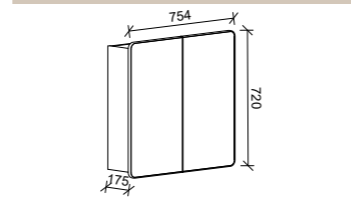

750mm

SKU	RRP
SHC-SC-750-D-G	$1,245