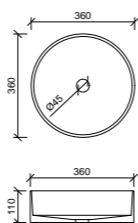

Luxe Brushed Nickel

BN LUX-BS-360-BN-U | $665
(Including 32mm waste)