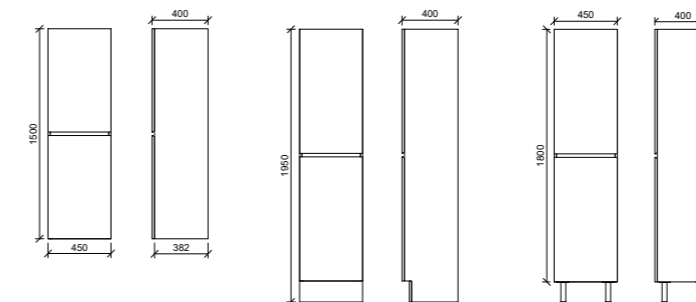

01.

02.

[01.] Lincoln Tallboy | LINM-TB-450-W-G | $1,858 Rural Oak Cabinet with Mirror Front [02.] Lincoln Tallboy | LIN-TB-450-F-G | $1,808 White Satin Cabinet showing tilt-out removable laundry basket Please refer to pricelist pages for all available options.