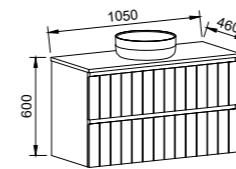

HENLEY 1050mm

Wall Hung

CABINET WITH	SKU	RRP
20mm SilkSurface Top with White Gloss Above Counter Ceramic Basin	HEN-V-1050-C-SSA-W	$3,424
20mm SilkSurface Top with White Gloss Under Counter Ceramic Basin	HEN-V-1050-C-SSU-W	$3,424
No Top	HEN-VCO-1050-C-X-W	$2,254