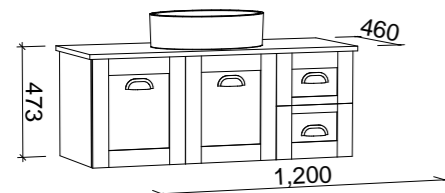

VICTORIA 1200mm

Wall Hung