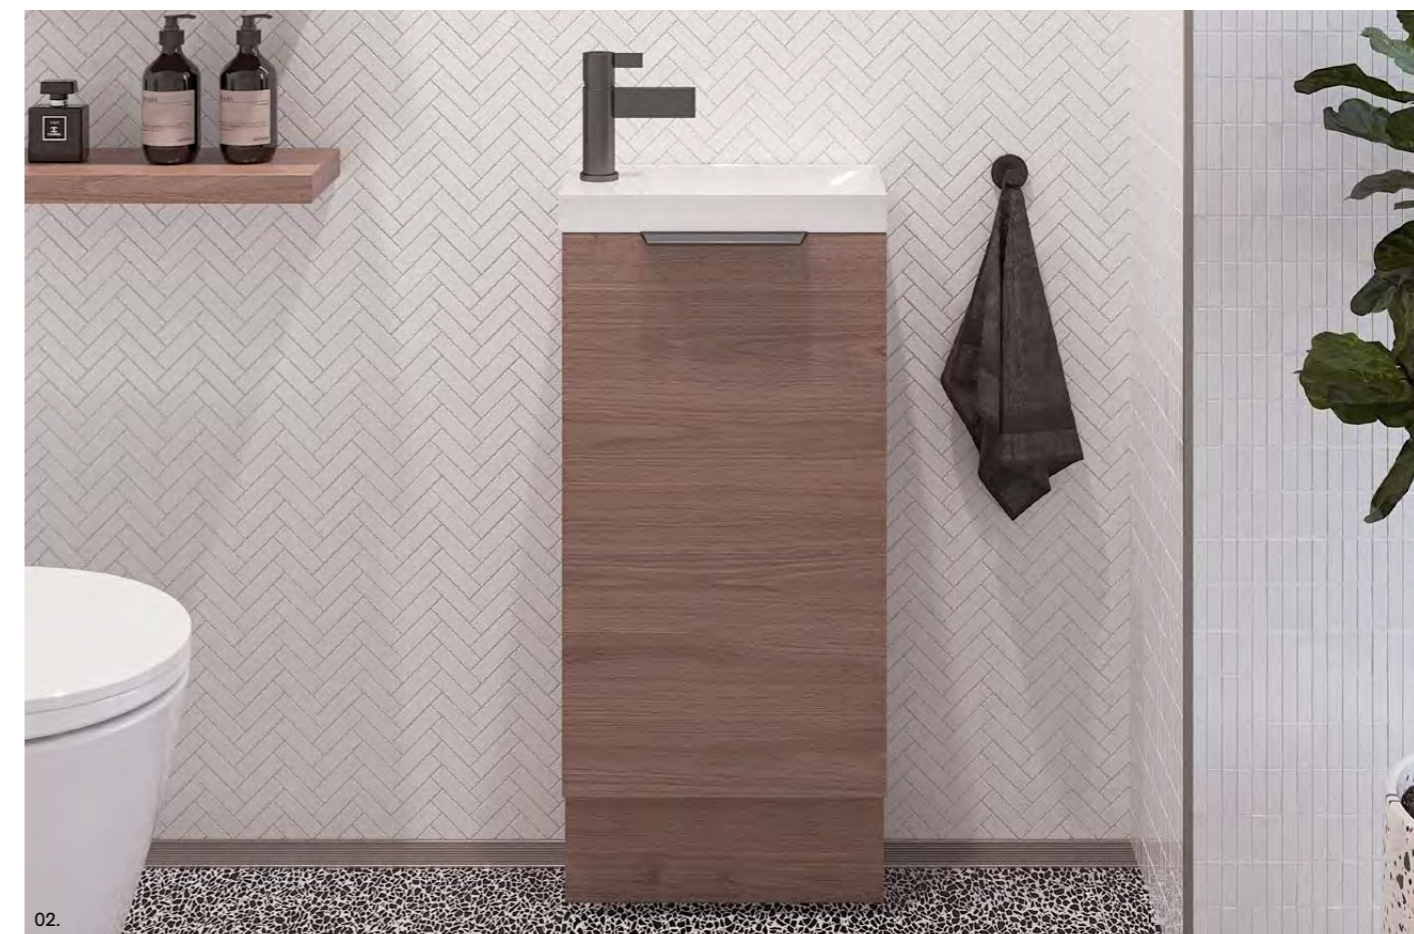

[01.] Ollie Vanity 550mm | OLL-V-550-R-NAN-W | $828 Dark Grey Satin Cabinet with Nano Dolomite Top [02.] Ollie Vanity 400mm | OLL-V-400-L-NAN-F | $828 Florentine Walnut Cabinet with Nano Dolomite Top **Please refer to pricelist pages for all available options.**