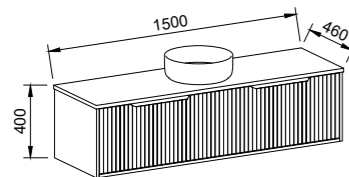

ELWOOD 1500mm CENTRE BOWL

Wall Hung

CABINET WITH	SKU	RRP
20mm SilkSurface Top with White Gloss Above Counter Ceramic Basin	ELW-V-1500-C-SSA-W	$3,522
20mm SilkSurface Top with White Gloss Under Counter Ceramic Basin	ELW-V-1500-C-SSU-W	$3,680
No Top	ELW-VCO-1500-C-X-W	$1,777

Floor Standing