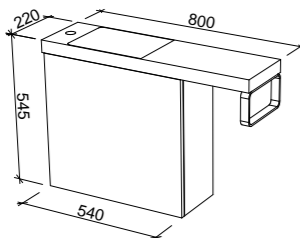

OSCAR 800mm TOP / 540mm CABINET

Wall Hung