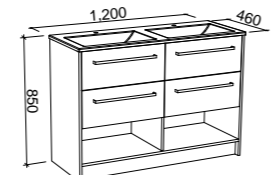

KANSAS 1200mm DOUBLE BOWL

Wall Hung

CABINET WITH	SKU	RRP
Alpha Ceramic Top	KAN-V-1200-D-APH-W	\$2,973
No Top	KAN-VCO-1200-D-X-W	\$1,733

Floor Standing

CABINET WITH	SKU	RRP
Alpha Ceramic Top	KAN-V-1200-D-APH-F	\$3,796
No Top	KAN-VCO-1200-D-X-F	\$2,600