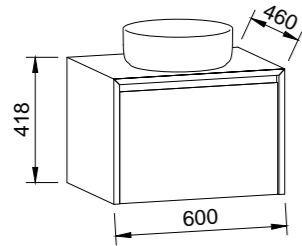

Ainsworth

G GOLD INCLUSIONS

AINSWORTH 600mm

Wall Hung

CABINET WITH	SKU	RRP
20mm SilkSurface Top with White Gloss Above Counter Ceramic Basin	AIN-V-600-C-SSA-W	$2,813
20mm SilkSurface Top with White Gloss Under Counter Ceramic Basin	AIN-V-600-C-SSU-W	$2,813