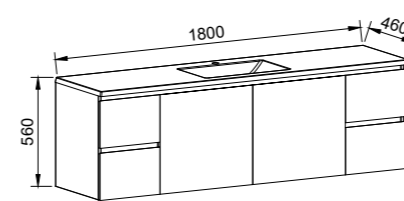

CARLO 1800mm CENTRE BOWL

Wall Hung

CABINET WITH	SKU	RRP
Regal Mineral Composite Top	CAR-V-1800-C-REG-W	$3,789
Grand Mineral Composite Top	CAR-V-1800-C-GND-W	$4,129
No Top	CAR-VCO-1800-C-X-W	$2,231