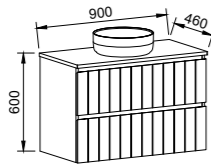

HENLEY 900mm

Wall Hung

CABINET WITH	SKU	RRP
20mm SilkSurface Top with White Gloss Above Counter Ceramic Basin	HEN-V-900-C-SSA-W	$3,253
20mm SilkSurface Top with White Gloss Under Counter Ceramic Basin	HEN-V-900-C-SSU-W	$3,253
No Top	HEN-VCO-900-C-X-W	$2,066