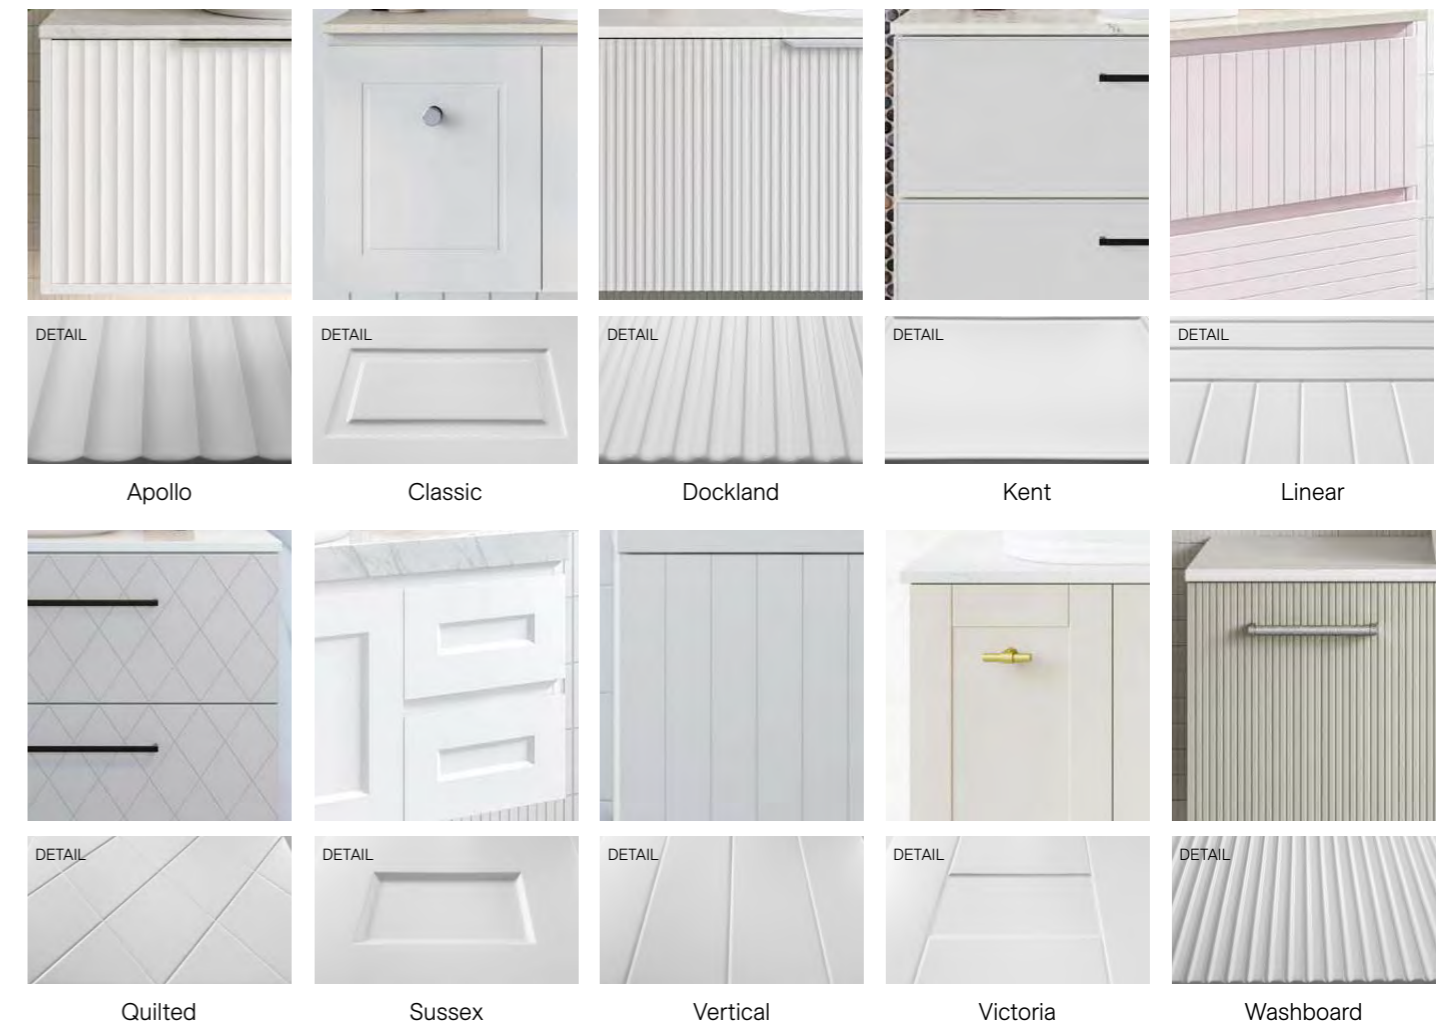

DOOR/DRAWER UPGRADE OPTIONS*

DOOR/DRAWER UPGRADE OPTIONS

Upgrade Options (Price per door/drawer)		
	SKU	RRP
Upgrade Vanity or Tallboy to Apollo Route	ROU-OPT-APOLLO	$186
Upgrade Vanity or Tallboy to Classic Route	ROU-OPT-CLASSIC	$120
Upgrade Vanity or Tallboy to Dockland Route	ROU-OPT-DOCKLAND	$186
Upgrade Vanity or Tallboy to Kent Route	ROU-OPT-KENT	$186
Upgrade Vanity or Tallboy to Linear Route	ROU-OPT-LINEAR	$120
Upgrade Vanity or Tallboy to Quilted Route	ROU-OPT-QUILTED	$120
Upgrade Vanity or Tallboy to Sussex Route	ROU-OPT-SUSSEX	$186
Upgrade Vanity or Tallboy to Victoria Route	ROU-OPT-VICTORIA	$186
Upgrade Vanity or Tallboy to Washboard Route	ROU-OPT-WASHBOARD	$186
Upgrade Vanity or Tallboy to Vertical Route	ROU-OPT-VERTICAL	$120

SPECIAL CABINET COLOUR OPTIONS

Colour Options (Price per cabinet)		
	SKU	RRP
Laminex Melamine Special Colours	COL-OPT-LML	$244
Polytec Melamine Special Colours	COL-OPT-PML	$244
Polytec Ravine/Legato Special Colours	COL-OPT-PRL	$337
Special Paint Colour	COL-OPT-SPC	$244
All other Non Standard Melamine Colours		POA

*Drawer and door widths might vary depending on cabinet layout. Available in painted finishes only. Caprio, Deco, Farmhouse, Regency and Retro routes non-upgradeable for all cabinets. Apollo route not available on cabinets with Nano top.