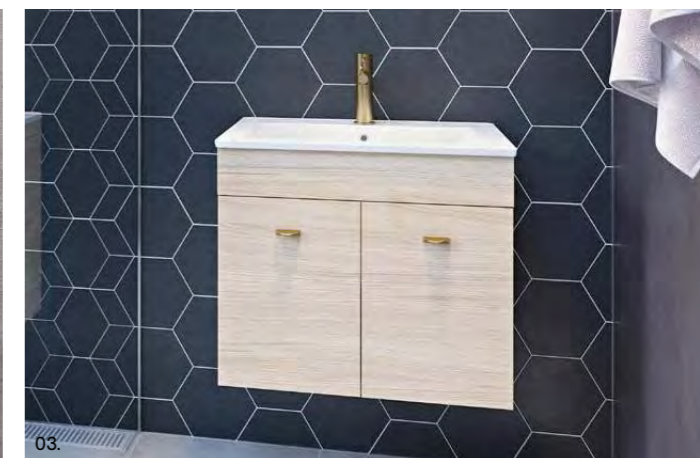

[01.] Indiana Vanity 600mm | IND-V-600-C-APH-W | $889 Dark Grey Satin Cabinet with Alpha Ceramic Top **[02.] Indiana Vanity 1200mm** | IND-V-1200-C-APH-W | $1,624 Rural Oak Cabinet with Alpha Ceramic Top **[03.] Indiana Vanity 600mm** | IND-V-600-C-APH-W | $889 Coastal Oak Cabinet with Alpha Ceramic Top **[04.] Indiana Vanity 1500mm** | IND-V-1500-D-APH-W | $3,535 Perugian Walnut Cabinet with Alpha Ceramic Top | Shown with Under Cabinet Vanity Lighting | LED-L-UNDERCAB-V | ADD $413 **[05.] Indiana Vanity 900mm** | IND-V-900-C-APH-F | $1,531 White Satin Cabinet with Alpha Ceramic Top **Please refer to pricelist pages for all available options.**