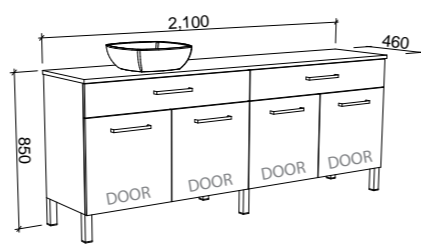

CABINET WITH	SKU	RRP
20mm SilkSurface Top with White Gloss Above Counter Ceramic Basin Left-hand Offset	TAY-V-2100-L-SSA-L	$4,446
No Top Left-hand Offset	TAY-VCO-2100-L-X-L	$2,381

NOTE: Right-hand offset also available. Order by replacing -L- with -R- in the relevant SKU.