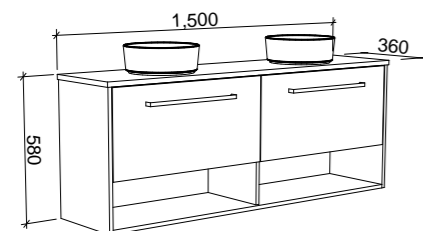

KARLIE 1500mm DOUBLE BOWL

Wall Hung

CABINET WITH	SKU	RRP
20mm SilkSurface Top with White Gloss Above Counter Ceramic Basins	KAR-V-1500-D-SSA-W	$4,173
20mm SilkSurface Top with White Gloss Ceramic Under Counter Basin	KAR-V-1500-D-SSU-W	$4,173
No Top	KAR-VCO-1500-D-X-W	$2,213

NOTE: See pages 235 - 244 for selected small space basins for the Karlie.

Floor Standing