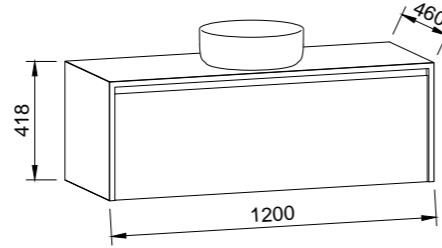

NOTE: Left and right-hand offsets also available. Order by replacing -C- with -L- or -R- in the relevant SKU.

AINSWORTH 1200mm

Wall Hung

CABINET WITH	SKU	RRP
20mm SilkSurface Top with White Gloss Above Counter Ceramic Basin	AIN-V-1200-C-SSA-W	\$3,525
20mm SilkSurface Top with White Gloss Under Counter Ceramic Basin	AIN-V-1200-C-SSU-W	\$3,525