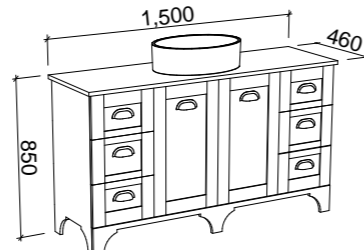

WINDSOR 1500mm CENTRE BOWL

Floor Standing

CABINET WITH	SKU	RRP
Alpha Ceramic Top	WIN-V-1500-C-APH-F	$3,591
20mm SilkSurface Top with White Gloss Above Counter Ceramic Basin	WIN-V-1500-C-SSA-F	$4,480
20mm SilkSurface Top with White Gloss Under Counter Ceramic Basin	WIN-V-1500-C-SSU-F	$4,480
60mm SilkSurface Freedom Top with White Gloss Above Counter Ceramic Basin	WIN-V-1500-C-FRA-F	$4,978
60mm SilkSurface Freedom Top with White Gloss Under Counter Ceramic Basin	WIN-V-1500-C-FRU-F	$4,978
No Top	WIN-VCO-1500-C-X-F	$3,396

Windsor

G GOLD INCLUSIONS