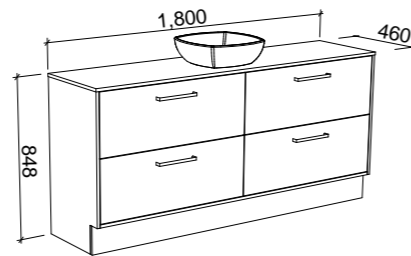

CABINET WITH	SKU	RRP
18mm Laminate Top with White Gloss Ceramic Above Counter Basin	DEL-V-1800-C-LMA-F	$3,497
No Top	DEL-VCO-1800-C-X-F	$2,554