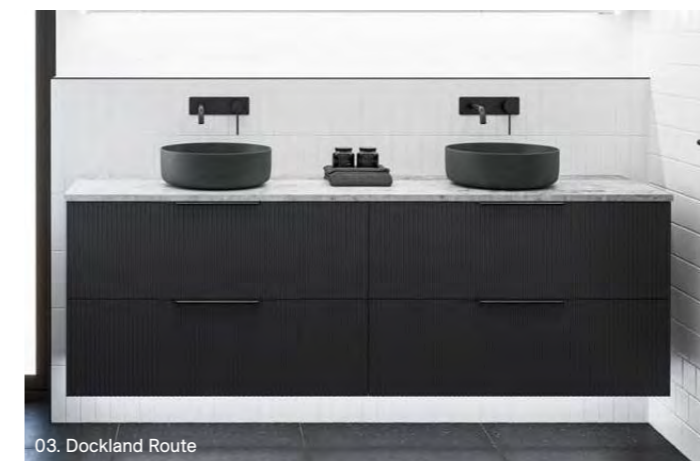

Henley is your perfect choice for adding rich detail and texture to your space. With a variety of routing patterns to choose from and the option to colour match with nearly any paint (additional charges apply), the possibilities for creating a one-of-a-kind vanity are endless.

Available in wall hung and floor standing.

- Top options include:
  - 20mm SilkSurface slab top with above or under counter basin/s
- Cabinet options include:
  - Painted only
- Handle options include:
  - Loft, Ova, or Wave for Apollo and Dockland routes. See pages 246-250 for handles suitable for Classic, Sussex and Victoria routes.

[01.] Henley Vanity 1200mm | HEN-V-1200-C-SSA-W | $3,637 Olive Satin Cabinet with Silk Whisper SilkSurface Top and White Gloss Rome Inset Ceramic Basin **[02.] Henley Vanity 1500mm** | HEN-V-1500-D-SSU-W | $5,295 Light Pistachio Satin Cabinet with Blanca Granite SilkSurface Top and White Gloss Rectangle Under Counter Ceramic Basins **[03.] Henley Vanity 1800mm** | HEN-V-1800-D-SSA-W | $5,458 Black Satin Cabinet with Grigio Stone SilkSurface Top and Black Matt Allure Ceramic Basins | Shown with Basin Colour Upgrade | UPG-OPT-BASCOLOUR | ADD $152 per basin | Shown with Under Cabinet Vanity Lighting | LED-L-UNDERCAB-V | ADD $413 **[04.] Henley Vanity 600mm** | HEN-V-600-C-SSU-W | $2,798 White Satin Cabinet with Stratiss SilkSurface Top and White Gloss Allure Under Counter Ceramic Basin **Please refer to pricelist pages for all available options.**