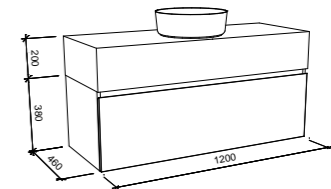

KINGSLEY 1200mm

Wall Hung

CABINET WITH	SKU	RRP
Alpha Ceramic Top	KIN-V-1200-C-APH-W	$1,771
Regal Mineral Composite Top	KIN-V-1200-C-REG-W	$1,771
Stadium Mineral Composite Top	KIN-V-1200-C-STD-W	$1,771
Haven Matt Dolomite Top	KIN-V-1200-C-HVN-W	$1,771
20mm SilkSurface Top with Above Counter White Gloss Ceramic Basin	KIN-V-1200-C-SSA-W	$2,391
20mm SilkSurface Top with Under Counter White Gloss Ceramic Basin	KIN-V-1200-C-SSU-W	$2,676
60mm SilkSurface Freedom Top with Above Counter White Gloss Ceramic Basin	KIN-V-1200-C-FRA-W	$2,627
60mm SilkSurface Freedom Top with Under Counter White Gloss Ceramic Basin	KIN-V-1200-C-FRU-W	$2,876
200mm SilkSurface Box Top with Above Counter White Gloss Ceramic Basin	KIN-V-1200-C-BXA-W	$3,646
200mm SilkSurface Box Top with Under Counter White Gloss Ceramic Basin	KIN-V-1200-C-BXU-W	$3,646
No Top	KIN-VCO-1200-C-X-W	$1,036