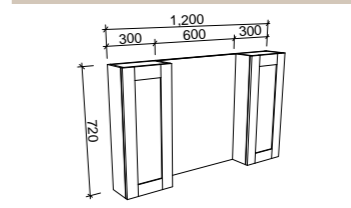

1200mm Single

SKU	RRP
VIC-SC-1200-S-G	$1,473
VIC-SC-1200-S-P	$1,511