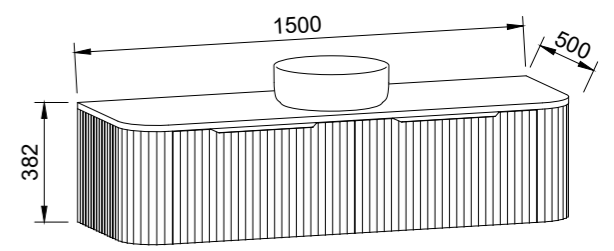

SANTOS 1500mm CENTRE BOWL

Wall Hung

CABINET WITH	SKU	RRP
20mm SilkSurface Top with White Gloss Above Counter Ceramic Basin	SAN-V-1500-C-SSA-W	\$3,560
No Top	SAN-VCO-1500-C-X-W	\$2,882

SANTOS 1500mm DOUBLE BOWL