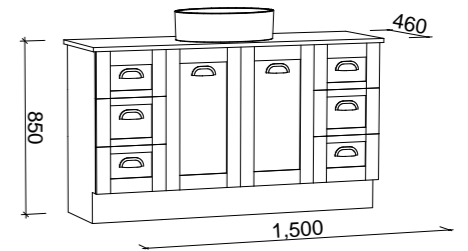

Victoria

G GOLD INCLUSIONS

VICTORIA 1500mm CENTRE BOWL

Wall Hung

Floor Standing

CABINET WITH	SKU	RRP
Alpha Ceramic Top	VIC-V-1500-C-APH-W	\$3,359
20mm SilkSurface Top with White Gloss Above Counter Ceramic Basin	VIC-V-1500-C-SSA-W	\$3,663
20mm SilkSurface Top with White Gloss Under Counter Ceramic Basin	VIC-V-1500-C-SSU-W	\$3,663
60mm SilkSurface Freedom Top with White Gloss Above Counter Ceramic Basin	VIC-V-1500-C-FRA-W	\$4,127
60mm SilkSurface Freedom Top with White Gloss Under Counter Ceramic Basin	VIC-V-1500-C-FRU-W	\$4,127
No Top	VIC-VCO-1500-C-X-W	\$2,767