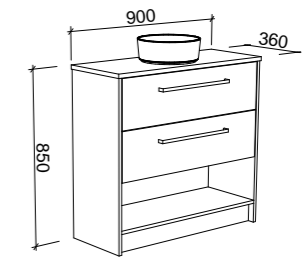

CABINET WITH	SKU	RRP
20mm SilkSurface Top with White Gloss Above Counter Ceramic Basin	KAR-V-900-C-SSA-F	$2,977
20mm SilkSurface Top with White Gloss Ceramic Under Counter Basin	KAR-V-900-C-SSU-F	$2,977
No Top	KAR-VCO-900-C-X-F	$1,752