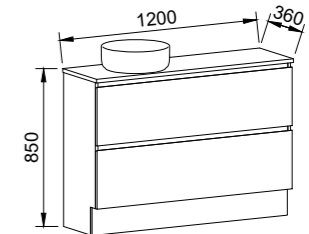

Floor Standing

CABINET WITH	SKU	RRP
20mm SilkSurface Top with White Gloss Above Counter Ceramic Basin Left-hand Offset	BIL-V-1200-L-SSA-F	$3,216
20mm SilkSurface Top with White Gloss Under Counter Ceramic Basin Left-hand Offset	BIL-V-1200-L-SSU-F	$3,216
No Top Left-hand Offset	BIL-VCO-1200-L-X-F	$1,903