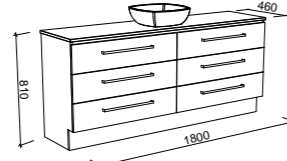

CABINET WITH	SKU	RRP
20mm SilkSurface Top with White Gloss Above Counter Ceramic Basin	ASH-V-1800-C-SSA-F	$5,678
No Top	ASH-VCO-1800-C-X-F	$3,522

On Legs