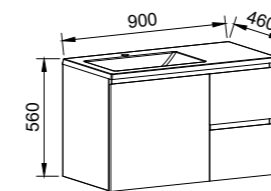

CARLO 900mm OFFSET BOWL

Wall Hung

CABINET WITH	SKU	RRP
Regal Mineral Composite Top Left-hand Offset	CAR-V-900-L-REG-W	$1,775
No Top Left-hand Offset	CAR-VCO-900-L-X-W	$1,410

NOTE: Right-hand offset also available. Order by replacing **-L-** with **-R-** in the relevant SKU.

Floor Standing