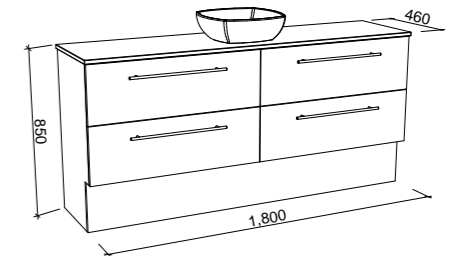

CABINET WITH	SKU	RRP
20mm SilkSurface Top with White Gloss Above Counter Ceramic Basin	OXB-V-1800-C-SSA-F	$4,823
20mm SilkSurface Top with White Gloss Under Counter Ceramic Basin	OXB-V-1800-C-SSU-F	$4,823
No Top	OXB-VCO-1800-C-X-F	$3,044