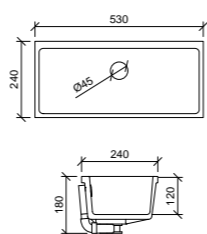

Ruby Under Counter*

40mm waste, with overflow to back.

WG RUB-BS-530-WG-U | $385