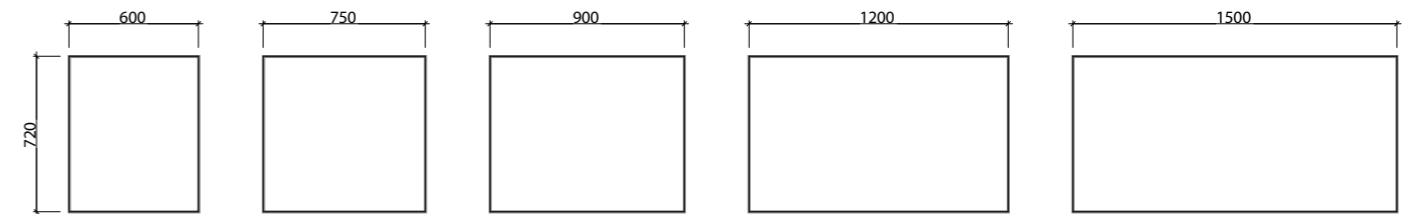

[01.] Georgia Mirror 1500mm | GEO-M-1500-720 | $1,111 | Shown with Mirror Lighting Upgrade | LED-L-MIRROR | ADD $413 **[02.] Georgia Mirror 600mm** | GEO-M-600-720 | $423 each **[03.] Georgia Mirror 900mm** | GEO-M-900-720 | $611 **Please refer to pricelist pages for all available options.**