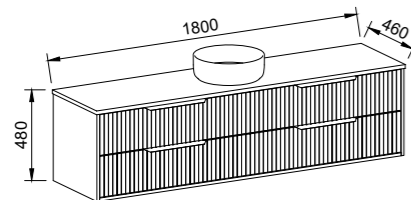

EMMETT 1800mm CENTRE BOWL

Wall Hung

CABINET WITH	SKU	RRP
20mm SilkSurface Top with White Gloss Above Counter Ceramic Basin	EMM-V-1800-C-SSA-W	$4,478
No Top	EMM-VCO-1800-C-X-W	$3,184

Floor Standing