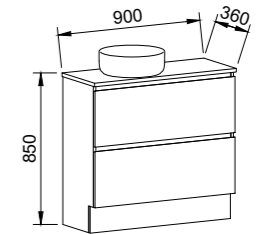

Floor Standing

CABINET WITH	SKU	RRP
20mm SilkSurface Top with White Gloss Above Counter Ceramic Basin Left-hand Offset	BIL-V-900-L-SSA-F	$2,910
20mm SilkSurface Top with White Gloss Under Counter Ceramic Basin Left-hand Offset	BIL-V-900-L-SSU-F	$2,910
No Top Left-hand Offset	BIL-VCO-900-L-X-F	$1,670