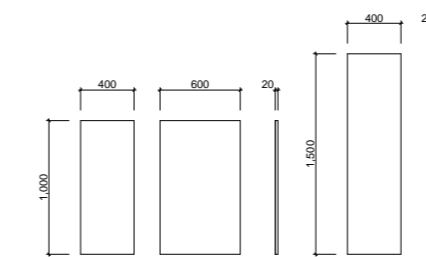

[01.] Jazz Mirror 600mm | JZZ-M-600-1000 | $525 [02.] Jazz Mirror 400mm | JZZ-M-400-1000 | $403 Please refer to pricelist pages for all available options.