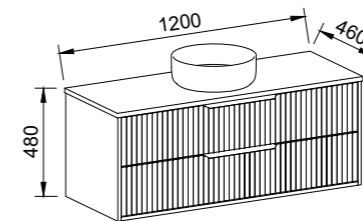

EMMETT 900mm

Wall Hung

CABINET WITH	SKU	RRP
20mm SilkSurface Top with White Gloss Above Counter Ceramic Basin	EMM-V-900-C-SSA-W	\$2,497
No Top	EMM-VCO-900-C-X-W	\$1,751

EMMETT 1200mm

Wall Hung

CABINET WITH	SKU	RRP
20mm SilkSurface Top with White Gloss Above Counter Ceramic Basin	EMM-V-1200-C-SSA-W	\$3,033
No Top	EMM-VCO-1200-C-X-W	\$2,100