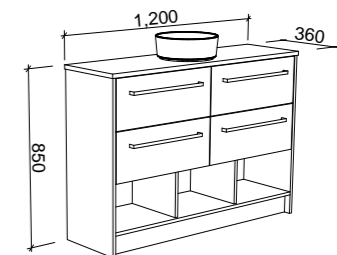

CABINET WITH	SKU	RRP
20mm SilkSurface Top with White Gloss Above Counter Ceramic Basin	KAR-V-1200-C-SSA-F	$3,860
20mm SilkSurface Top with White Gloss Ceramic Under Counter Basin	KAR-V-1200-C-SSU-F	$3,860
No Top	KAR-VCO-1200-C-X-F	$2,600