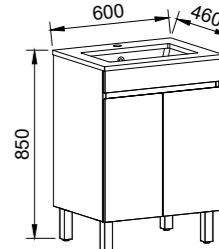

CABINET WITH	SKU	RRP
Classic Mineral Composite Top	BAR-V-600-C-CLA-L	$1,776
Regal Mineral Composite Top	BAR-V-600-C-REG-L	$1,812
Alpha Ceramic Top	BAR-V-600-C-APH-L	$1,812
Grand Mineral Composite Top	BAR-V-600-C-GND-L	$1,991
20mm SilkSurface Top with White Gloss Above Counter Ceramic Basin	BAR-V-600-C-SSA-L	$2,209
20mm SilkSurface Top with White Gloss Under Counter Ceramic Basin	BAR-V-600-C-SSU-L	$2,209
No Top	BAR-VCO-600-C-X-L	$1,349