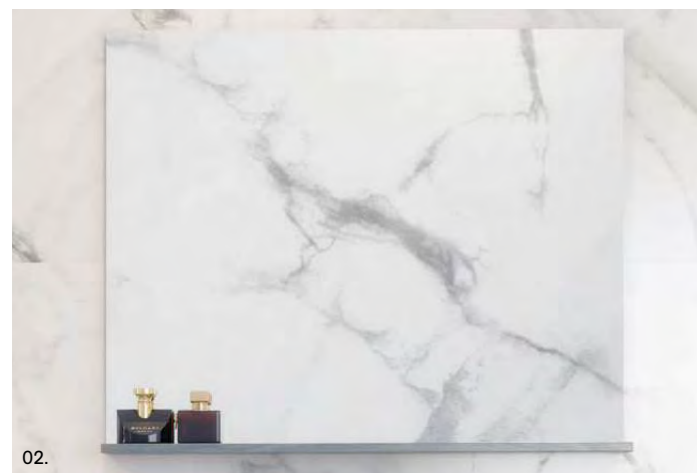

Essence Mirror

The Essence mirror has a minimalist profile with a practical storage shelf – perfect for displaying your favourite collection of perfumes or anything else you fancy. Match the shelf to your vanity or choose a different colour for contrast!

- Range of sizes available
- Easy split batten mounting system

[01.] Essence Mirror 900mm | ESS-M-900-739 | $816 White Satin Shelf **[02.] Essence Mirror 900mm** | ESS-M-900-739 | $816 Palomera Oak Shelf **[03.] Essence Mirror 750mm** | ESS-M-750-739 | $737 Calm Oak Shelf | Shown with Mirror Lighting Upgrade | LED-L-MIRROR | ADD $413 **Please refer to pricelist pages for all available options.**

Georgia Mirror

Available in a range of sizes, the Georgia mirror will fit seamlessly into your bathroom, no matter what size or style. Want to elevate the design? Opt for a lighting surround (additional charges apply).

- Easy split batten mounting system
- White satin edging unless specified otherwise
- Available in vertical hung upon request (additional charges may apply)