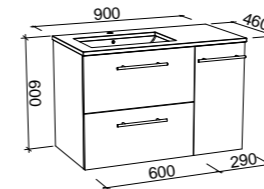

MARSHALL 900mm

Wall Hung

CABINET WITH	SKU	RRP
20mm SilkSurface Top with White Gloss Above Counter Ceramic Basin Left-hand Offset	MAR-V-900-L-SSA-W	$2,772
20mm SilkSurface Top with White Gloss Under Counter Ceramic Basin Left-hand Offset	MAR-V-900-L-SSU-W	$2,772
No Top Left-hand Offset	MAR-VCO-900-L-X-W	$1,616

NOTE: Available with offset bowl above drawers only. Right-hand offset also available. Order by replacing -L- with -R- in the relevant SKU. Only handles shorter than 250mm are available.

Floor Standing