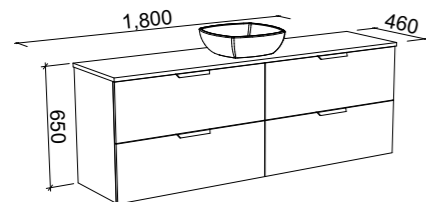

SUTHERLAND HOUSE 1800mm CENTRE BOWL

Wall Hung