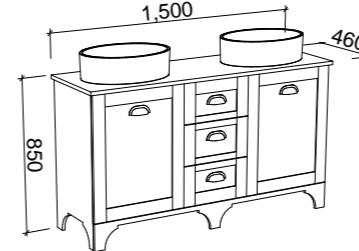

Windsor

G GOLD INCLUSIONS

WINDSOR 1500mm DOUBLE BOWL

Floor Standing

CABINET WITH	SKU	RRP
Alpha Ceramic Top	WIN-V-1500-D-APH-F	\$3,699
20mm SilkSurface Top with White Gloss Above Counter Ceramic Basins	WIN-V-1500-D-SSA-F	\$4,372
20mm SilkSurface Top with White Gloss Under Counter Ceramic Basins	WIN-V-1500-D-SSU-F	\$4,372
60mm SilkSurface Freedom Top with White Gloss Above Counter Ceramic Basins	WIN-V-1500-D-FRA-F	\$4,853
60mm SilkSurface Freedom Top with White Gloss Under Counter Ceramic Basins	WIN-V-1500-D-FRU-F	\$4,853
No Top	WIN-VCO-1500-D-X-F	\$3,261