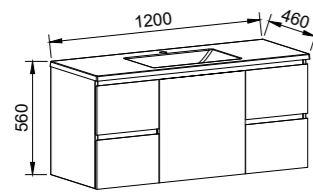

CARLO 1200mm

Wall Hung

CABINET WITH	SKU	RRP
Regal Mineral Composite Top	CAR-V-1200-C-REG-W	$2,553
Alpha Ceramic Top	CAR-V-1200-C-APH-W	$2,553
Haven Matt Dolomite Top	CAR-V-1200-C-HVN-W	$2,553
Grand Mineral Composite Top	CAR-V-1200-C-GND-W	$2,771
No Top	CAR-VCO-1200-C-X-W	$1,837