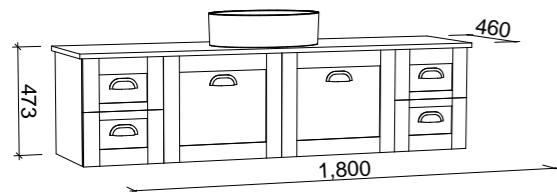

Victoria

G GOLD INCLUSIONS

VICTORIA 1800mm CENTRE BOWL

Wall Hung

CABINET WITH	SKU	RRP
20mm SilkSurface Top with White Gloss Above Counter Ceramic Basin	VIC-V-1800-C-SSA-W	$3,901
20mm SilkSurface Top with White Gloss Under Counter Ceramic Basin	VIC-V-1800-C-SSU-W	$3,901
60mm SilkSurface Freedom Top with White Gloss Above Counter Ceramic Basin	VIC-V-1800-C-FRA-W	$4,429
60mm SilkSurface Freedom Top with White Gloss Under Counter Ceramic Basin	VIC-V-1800-C-FRU-W	$4,429
No Top	VIC-VCO-1800-C-X-W	$3,283

Floor Standing