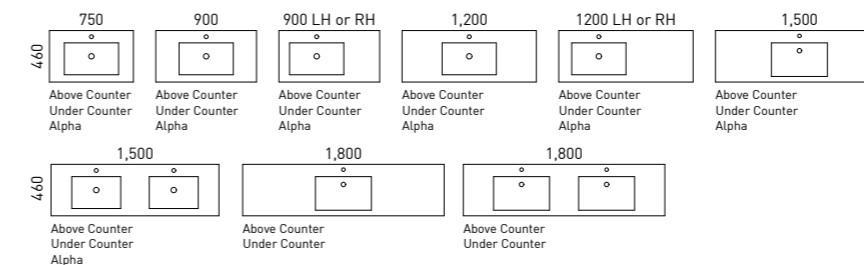

[01.] Windsor Vanity 1800mm | WIN-V-1800-D-SSA-F | $4,574 White Satin Cabinet with Carrara SilkSurface Top and White Gloss Radius Inset Ceramic Basins **[02.] Windsor Vanity 1500mm** | WIN-V-1500-C-FRA-F | $4,978 Light Grey Satin Cabinet with Arctic White Freedom SilkSurface Top and White Gloss Rome Inset Ceramic Basin **[03.] Windsor Vanity 900mm** | WIN-V-900-C-APH-F | $2,738 White Satin Cabinet with Alpha Ceramic Top **[04.] Windsor Vanity 1500mm** | WIN-V-1500-D-SSA-F | $4,372 White Satin Cabinet with Luminance SilkSurface Top and White Gloss Chase Ceramic Basins **[05.] Windsor Vanity 1200mm** | WIN-V-1200-C-SSA-F | $3,498 Black Satin Cabinet with Arctic White SilkSurface Top and White Gloss Allure Ceramic Basin **Please refer to pricelist pages for all available options.**

*Selected sizes. See page 232 for Vanity Top Collection.