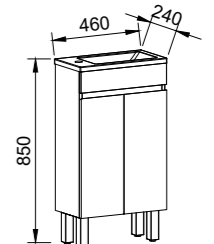

CABINET WITH	SKU	RRP
Ensuite Mineral Composite Top Left-hand Offset	ENS-V-460-L-ENS-L	$1,167
No Top Left-hand Offset	ENS-VCO-460-L-X-L	$900

NOTE: Right-hand offset also available. Order by replacing -L- with -R- in the relevant SKU. Only handles shorter than 200mm are available.