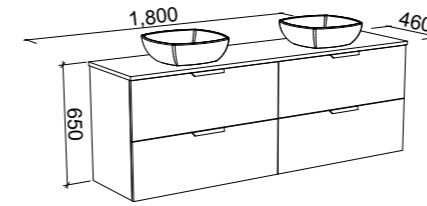

SUTHERLAND HOUSE 1800mm DOUBLE BOWL

Wall Hung