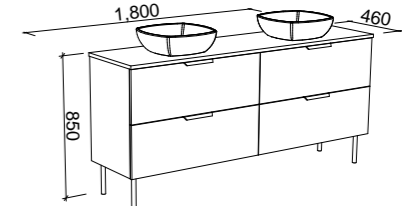

On Legs

CABINET WITH	SKU	RRP
20mm SilkSurface Top with White Gloss Above Counter Ceramic Basins	SHC-V-1800-D-SSA-W	$5,617
20mm SilkSurface Top with White Gloss Under Counter Ceramic Basins	SHC-V-1800-D-SSU-W	$5,617
No Top	SHC-VCO-1800-D-X-W	$3,488

CABINET WITH	SKU	RRP
20mm SilkSurface Top with White Gloss Above Counter Ceramic Basins	SHC-V-1800-D-SSA-L	$5,717
20mm SilkSurface Top with White Gloss Under Counter Ceramic Basins	SHC-V-1800-D-SSU-L	$5,717
No Top	SHC-VCO-1800-D-X-L	$3,679