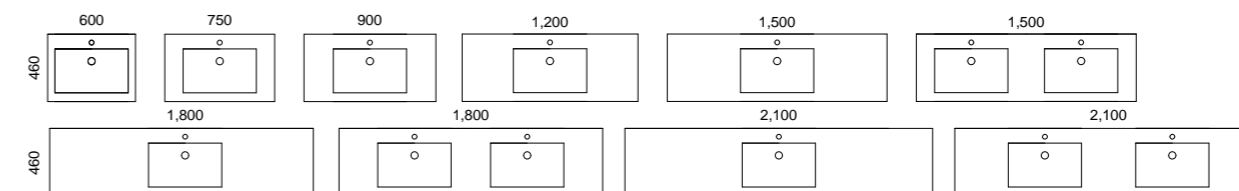

The Sutherland House Collection, designed by Shaynna Blaze, is a stunning range of inspired bathroom furniture. With their beautiful details and functional design, these outstanding quality pieces of furniture will be the highlight of your new bathroom.

Available in wall hung and on legs.

- Top options include:
  - 20mm SilkSurface slab top with above or under counter basin/s
- Cabinet options include:
  - Painted only