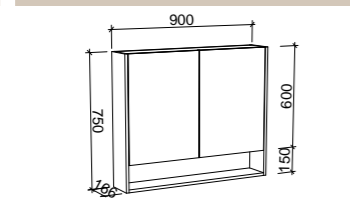

900mm

SKU	RRP
SAN-SC-900-D-G	$1,078
SAN-SC-900-D-P	$1,201