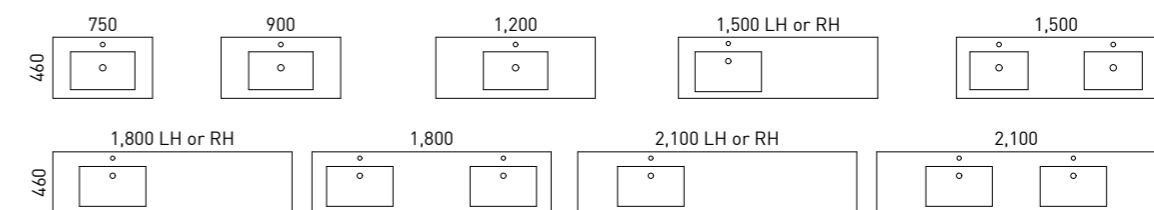

[01.] Taylor Vanity 750mm | TAY-V-750-C-SSA-W | $1,910 Calm Oak Cabinet with Calcutta Snow SilkSurface Top and White Gloss Lorenzo Inset Ceramic Basin **[02.] Taylor Vanity 1200mm** | TAY-V-1200-C-SSA-W | $2,786 Emerald Green Satin Cabinet with Luminice SilkSurface Top and White Gloss Enchant Ceramic Basin **[03.] Taylor Vanity 1800mm** | TAY-V-1800-D-SSA-W | $3,864 Classic Oak Cabinet with Calcutta Snow SilkSurface Top and White Gloss Allure Ceramic Basins **Please refer to pricelist pages for all available options.**