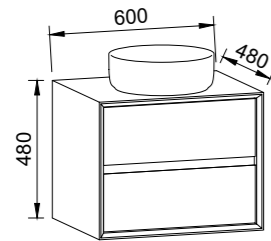

EMBRACE 600mm

Wall Hung

CABINET WITH	SKU	RRP
20mm SilkSurface Top with White Gloss Above Counter Ceramic Basin	EMB-V-600-C-SSA-W	\$3,583

EMBRACE 750mm

Wall Hung

CABINET WITH	SKU	RRP
20mm SilkSurface Top with White Gloss Above Counter Ceramic Basin	EMB-V-750-C-SSA-W	\$3,750