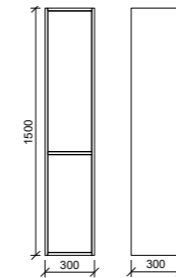

[01.] Hudson Tallboy | HDS-TB-300-W-G | $1,331 Elegant Oak Cabinet **[02.] Hudson Tallboy** | HDS-TB-300-W-G | $1,331 Light Grey Satin Cabinet | Shown with Apollo Route Cabinet Front Upgrade | ROU-OPT-APOLLO | ADD $186 per door Please refer to pricelist pages for all available options.

TALLBOYS