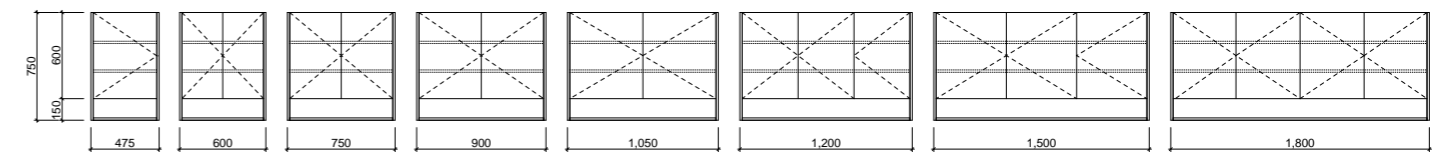

02.

03.

All cabinets 166mm deep. Back panel of shelf will match cabinet colour unless specified otherwise.

[01.] Sanremo Shaving Cabinet 1500mm | SAN-SC-1500-3-G | $1,434 Planked Urban Oak Cabinet shown with doors open [02.] Sanremo Shaving Cabinet 1500mm | SAN-SC-1500-3-G | $1,434 Emerald Green Satin Cabinet [03.] Sanremo Shaving Cabinet 900mm | SAN-SC-900-D-G | $1,078 Light Pistachio Satin Cabinet Please refer to pricelist pages for all available options.