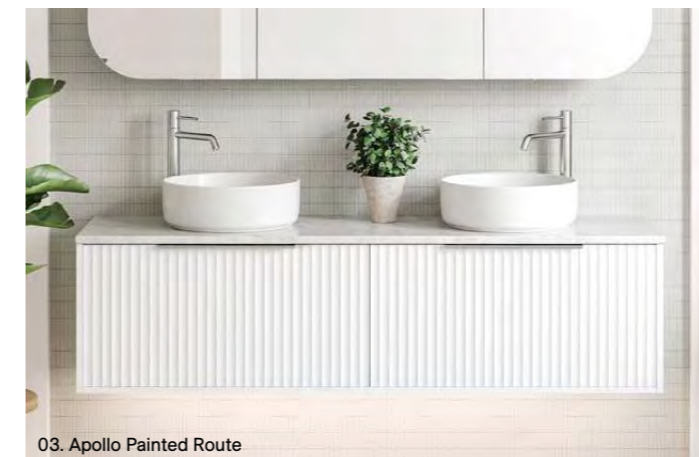

[01.] Elwood Vanity 1500mm | ELW-V-1500-D-SSA-F | $5,122 Tassie Oak Cabinet with Bronzite SilkSurface Top and White Gloss Lorenzo Inset Ceramic Basins **[02.] Elwood Vanity 1200mm** | ELW-V-1200-C-SSA-W | $2,652 Prime Oak Cabinet with Carrara SilkSurface Top and White Gloss Chase Ceramic Basin **[03.] Elwood Vanity 1500mm** | ELW-V-1500-D-SSA-W | $3,783 White Satin Cabinet with Carrara SilkSurface Top and White Gloss Allure Ceramic Basins | Shown with Under Cabinet Vanity Lighting | LED-L-UNDERCAB-V | ADD $413 **[04.] Elwood Vanity 1200mm** | ELW-V-1200-C-SSA-W | $2,652 Light Grey Satin Cabinet with Silk Whisper SilkSurface Top and Brushed Nickel Luxe Stainless Steel Basin | Shown with Basin Colour Upgrade | UPG-OPT-STAINLESS | ADD $374 **Please refer to pricelist pages for all available options.**

NOTE: Custom under counter basins must be less than 150mm high.