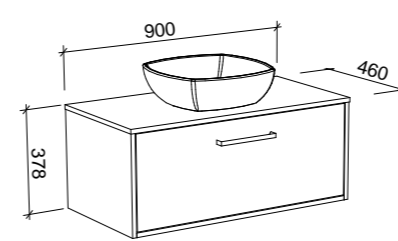

DELAWARE 900mm

Wall Hung