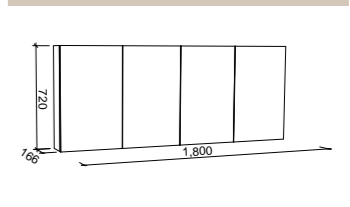

1800mm

SKU	RRP
TEN-SC-1800-4-G	$1,519
TEN-SC-1800-4-P	$1,643

NOTE: 4 door option also available. Order by replacing -3- with -4- in the relevant SKU.