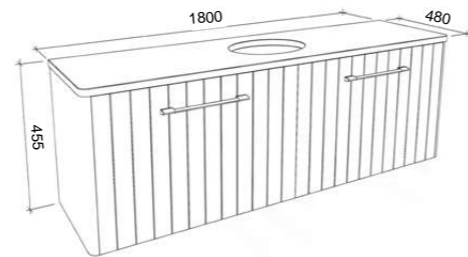

SABA 1800mm CENTRE BOWL

Wall Hung

CABINET WITH	SKU	RRP
20mm SilkSurface Top with White Gloss Above Counter Ceramic Basin	SAB-V-1800-C-SSA-W	$3,802
20mm SilkSurface Top with White Gloss Under Counter Ceramic Basin	SAB-V-1800-C-SSU-W	$4,093
No Top	SAB-VCO-1800-C-X-W	$2,104