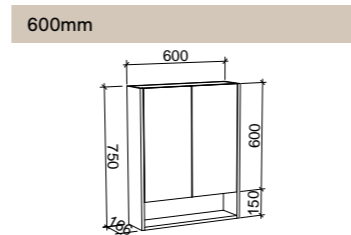

SKU	RRP
SAN-SC-600-D-G	$844
SAN-SC-600-D-P	$967