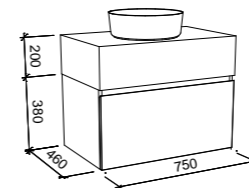

Kingsley

G GOLD INCLUSIONS

KINGSLEY 750mm

Wall Hung

CABINET WITH	SKU	RRP
Alpha Ceramic Top	KIN-V-750-C-APH-W	\$1,263
Regal Mineral Composite Top	KIN-V-750-C-REG-W	\$1,263
Stadium Mineral Composite Top	KIN-V-750-C-STD-W	\$1,263
Haven Matt Dolomite Top	KIN-V-750-C-HVN-W	\$1,263
20mm SilkSurface Top with Above Counter White Gloss Ceramic Basin	KIN-V-750-C-SSA-W	\$1,705
20mm SilkSurface Top with Under Counter White Gloss Ceramic Basin	KIN-V-750-C-SSU-W	\$1,990
60mm SilkSurface Freedom Top with Above Counter White Gloss Ceramic Basin	KIN-V-750-C-FRA-W	\$1,860
60mm SilkSurface Freedom Top with Under Counter White Gloss Ceramic Basin	KIN-V-750-C-FRU-W	\$2,110
200mm SilkSurface Box Top with Above Counter White Gloss Ceramic Basin	KIN-V-750-C-BXA-W	\$2,095
200mm SilkSurface Box Top with Under Counter White Gloss Ceramic Basin	KIN-V-750-C-BXU-W	\$2,095
No Top	KIN-VCO-750-C-X-W	\$750