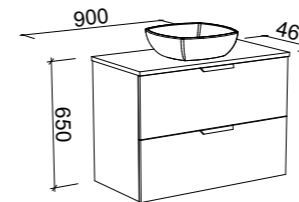

SUTHERLAND HOUSE 900mm

Wall Hung

CABINET WITH	SKU	RRP
20mm SilkSurface Top with White Gloss Above Counter Ceramic Basin	SHC-V-900-C-SSA-W	$3,412
20mm SilkSurface Top with White Gloss Under Counter Ceramic Basin	SHC-V-900-C-SSU-W	$3,412
No Top	SHC-VCO-900-C-X-W	$2,232

On Legs