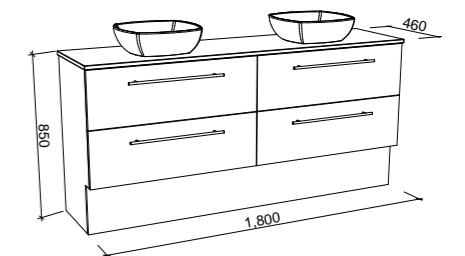

CABINET WITH	SKU	RRP
20mm SilkSurface Top with White Gloss Above Counter Ceramic Basins	OXB-V-1800-D-SSA-F	$5,279
20mm SilkSurface Top with White Gloss Under Counter Ceramic Basins	OXB-V-1800-D-SSU-F	$5,279
No Top	OXB-VCO-1800-D-X-F	$3,254