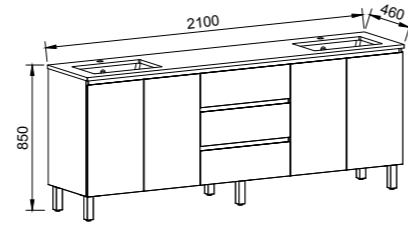

On Legs

CABINET WITH	SKU	RRP	CABINET WITH	SKU	RRP	CABINET WITH	SKU	RRP
20mm SilkSurface Top with White Gloss Above Counter Ceramic Basins	DAK-V-2100-D-SSA-W	$6,958	20mm SilkSurface Top with White Gloss Above Counter Ceramic Basins	DAK-V-2100-D-SSA-F	$7,458	20mm SilkSurface Top with White Gloss Above Counter Ceramic Basins	DAK-V-2100-D-SSA-L	$7,542
20mm SilkSurface Top with White Gloss Under Counter Ceramic Basins	DAK-V-2100-D-SSU-W	$6,958	20mm SilkSurface Top with White Gloss Under Counter Ceramic Basins	DAK-V-2100-D-SSU-F	$7,458	20mm SilkSurface Top with White Gloss Under Counter Ceramic Basins	DAK-V-2100-D-SSU-L	$7,542
No Top	DAK-VCO-2100-D-X-W	$3,527	No Top	DAK-VCO-2100-D-X-F	$4,051	No Top	DAK-VCO-2100-D-X-L	$4,140

NOTE: Only handles shorter than 250mm are available.

Delaware

G GOLD INCLUSIONS