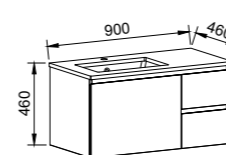

DAKOTA 900mm

Wall Hung