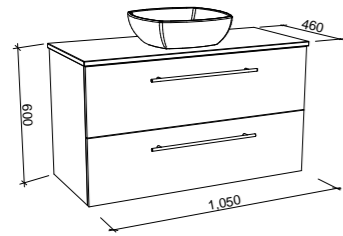

Oxbow

G GOLD INCLUSIONS

OXBOW 1050mm

Wall Hung

CABINET WITH	SKU	RRP
20mm SilkSurface Top with White Gloss Above Counter Ceramic Basin	OXB-V-1050-C-SSA-W	$3,026
20mm SilkSurface Top with White Gloss Under Counter Ceramic Basin	OXB-V-1050-C-SSU-W	$3,026
No Top	OXB-VCO-1050-C-X-W	$1,861

Floor Standing