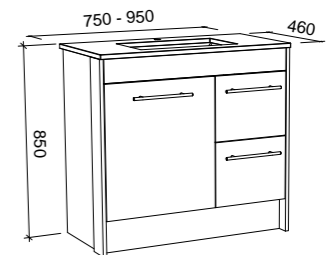

CABINET WITH	SKU	RRP
20mm SilkSurface Top with White Gloss Above Counter Ceramic Basin	WTW-V-950-C-SSA-F	$2,959
20mm SilkSurface Top with White Gloss Under Counter Ceramic Basin	WTW-V-950-C-SSU-F	$2,959
No Top	WTW-VCO-950-C-X-F	$1,785