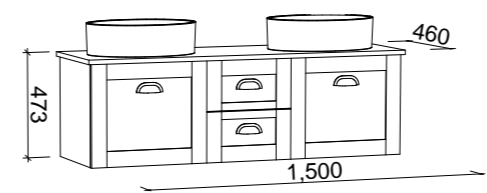

VICTORIA 1500mm DOUBLE BOWL

Wall Hung