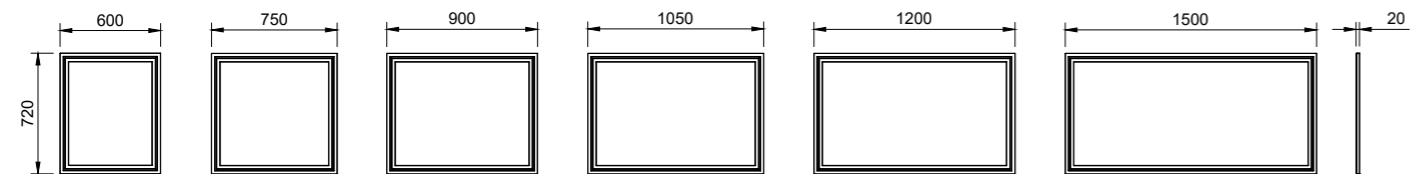

Miami Classic Mirror

The routed frame of this mirror adds a touch of timeless elegance, beautifully complementing routed vanities with its classic profile. Available in a range of sizes, the Miami Classic offers versatility to suit your space perfectly.

- Easy split batten mounting system
- Available in vertical hung upon request (additional charges may apply)
- Available in any standard painted finish (not available in woodgrain finishes)

[01.] Miami Mirror 1500mm | MIAC-M-1500-720 | $1,230 White Satin Frame **[02.] Miami Mirror 1200mm** | MIAC-M-1200-720 | $901 White Satin Frame **[03.] Miami Mirror 750mm** | MIAC-M-750-720 | $652 Olive Satin Frame **Please refer to pricelist pages for all available options.**

Oxford Mirror

Transform your bathroom with the versatile Oxford mirror. This sleek and practical design comes in three sizes and for an added touch of elegance you can enhance it with lighting surround (additional charges apply).

- Easy split batten mounting system
- White satin edging unless specified otherwise