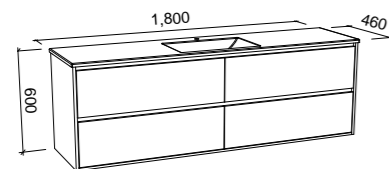

GRANGE 1800mm CENTRE BOWL

Wall Hung

CABINET WITH	SKU	RRP
Regal Mineral Composite Top	GRA-V-1800-C-REG-W	$4,107
20mm SilkSurface Top with White Gloss Above Counter Ceramic Basin	GRA-V-1800-C-SSA-W	$4,454
20mm SilkSurface Top with White Gloss Under Counter Ceramic Basin	GRA-V-1800-C-SSU-W	$4,454
No Top	GRA-VCO-1800-C-X-W	$2,638

Floor Standing