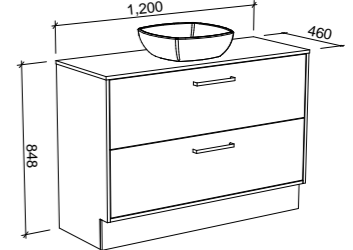

Floor Standing

CABINET WITH	SKU	RRP	CABINET WITH	SKU	RRP
18mm Laminate Top with White Gloss Ceramic Above Counter Basin	DEL-V-1200-C-LMA-W	$2,208	18mm Laminate Top with White Gloss Ceramic Above Counter Basin	DEL-V-1200-C-LMA-F	$2,898
No Top	DEL-VCO-1200-C-X-W	$1,501	No Top	DEL-VCO-1200-C-X-F	$2,191