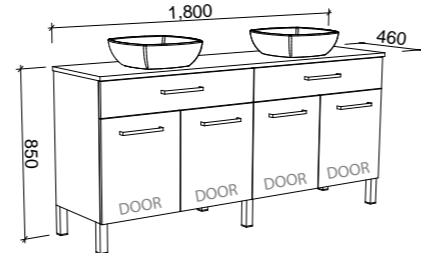

CABINET WITH	SKU	RRP
20mm SilkSurface Top with White Gloss Above Counter Ceramic Basins	TAY-V-1800-D-SSA-L	$4,431
No Top	TAY-VCO-1800-D-X-L	$2,205