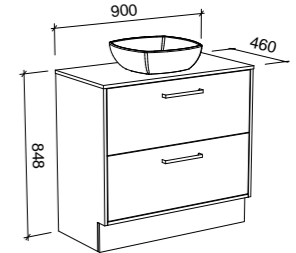

Floor Standing

CABINET WITH	SKU	RRP	CABINET WITH	SKU	RRP
18mm Laminate Top with White Gloss Ceramic Above Counter Basin	DEL-V-900-C-LMA-W	$1,653	18mm Laminate Top with White Gloss Ceramic Above Counter Basin	DEL-V-900-C-LMA-F	$2,049
No Top	DEL-VCO-900-C-X-W	$1,034	No Top	DEL-VCO-900-C-X-F	$1,431