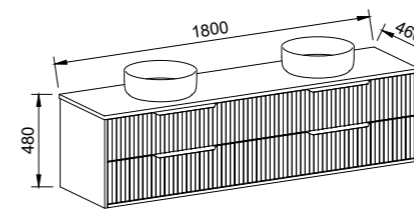

Emmett

G GOLD INCLUSIONS

EMMETT 1800mm DOUBLE BOWL

Wall Hung

CABINET WITH	SKU	RRP
20mm SilkSurface Top with White Gloss Above Counter Ceramic Basins	EMM-V-1800-D-SSA-W	\$4,682
No Top	EMM-VCO-1800-D-X-W	\$3,227