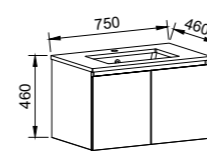

DAKOTA 750mm

Wall Hung