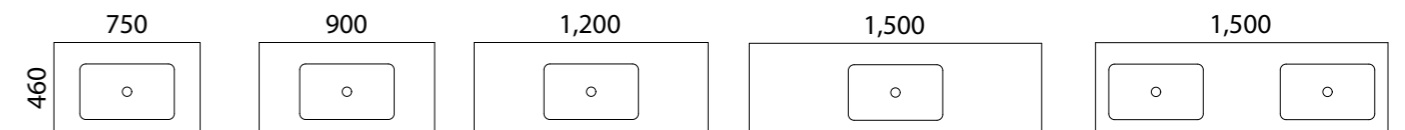

Rockford

S SILVER INCLUSIONS

The Rockford vanity boasts a slimline design and modern, elegant aesthetic. Fingerpull is standard on this all-door vanity, although handles are available on request.

Available in wall hung and floor standing.

- Top options include:
  - 20mm integrated tops - Alpha or Haven

03.

04.