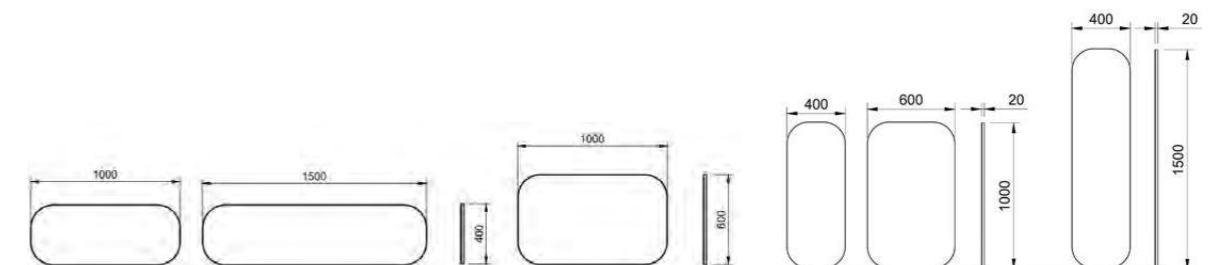

[01.] Jazz Arch Mirror 400mm x 1000mm | JZA-M-400-1000 | $503 each | Shown with Mirror Lighting Upgrade | LED-L-MIRROR | ADD $413 per mirror **[02.] Jazz Arch Mirror 1000mm x 600mm** | JZA-M-1000-600 | $706 **[03.] Jazz Arch Mirror 600mm x 1000mm** | JZA-M-600-1000 | $706 **Please refer to pricelist pages for all available options.**