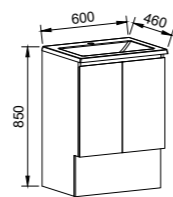

CABINET WITH	SKU	RRP
Regal Mineral Composite Top	CAR-V-600-C-REG-F	$1,731
Alpha Ceramic Top	CAR-V-600-C-APH-F	$1,731
Grand Mineral Composite Top	CAR-V-600-C-GND-F	$1,909
No Top	CAR-VCO-600-C-X-F	$1,263

NOTE: Only handles shorter than 250mm are available on the Carlo.

Carlo

G GOLD INCLUSIONS