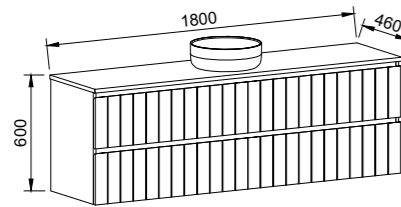

HENLEY 1800mm CENTRE BOWL

Wall Hung

CABINET WITH	SKU	RRP
20mm SilkSurface Top with White Gloss Above Counter Ceramic Basin	HEN-V-1800-C-SSA-W	$4,987
20mm SilkSurface Top with White Gloss Under Counter Ceramic Basin	HEN-V-1800-C-SSU-W	$4,987
No Top	HEN-VCO-1800-C-X-W	$3,200