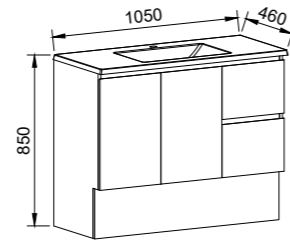

CABINET WITH	SKU	RRP
Regal Mineral Composite Top	CAR-V-1050-C-REG-F	$2,390
Grand Mineral Composite Top	CAR-V-1050-C-GND-F	$2,660
No Top	CAR-VCO-1050-C-X-F	$1,786

Floor Standing