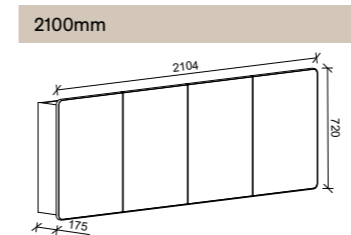

TENNESSEE

SKU	RRP
SHC-SC-2100-4-G	$2,450