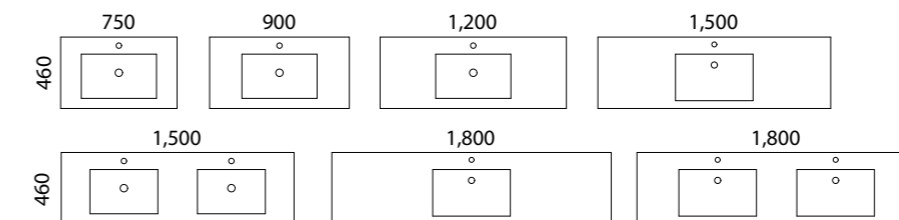

[01.] Elwood Vanity 1500mm | ELW-V-1500-D-SSA-F | $5,122 Tassie Oak Cabinet with Bronzite SilkSurface Top and White Gloss Lorenzo Inset Ceramic Basins **[02.] Elwood Vanity 1200mm** | ELW-V-1200-C-SSA-W | $2,652 Prime Oak Cabinet with Carrara SilkSurface Top and White Gloss Chase Ceramic Basin **[03.] Elwood Vanity 1500mm** | ELW-V-1500-D-SSA-W | $3,783 White Satin Cabinet with Carrara SilkSurface Top and White Gloss Allure Ceramic Basins | Shown with Under Cabinet Vanity Lighting | LED-L-UNDERCAB-V | ADD $413 **[04.] Elwood Vanity 1200mm** | ELW-V-1200-C-SSA-W | $2,652 Light Grey Satin Cabinet with Silk Whisper SilkSurface Top and Brushed Nickel Luxe Stainless Steel Basin | Shown with Basin Colour Upgrade | UPG-OPT-STAINLESS | ADD $374 **Please refer to pricelist pages for all available options.**

NOTE: Custom under counter basins must be less than 150mm high.