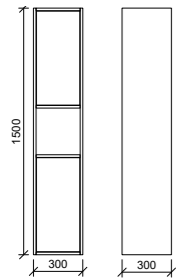

01.

[01.] Hudson Box Tallboy | HDB-TB-300-W-G | $1,420 Dark Grey Satin Cabinet Please refer to pricelist pages for all available options.