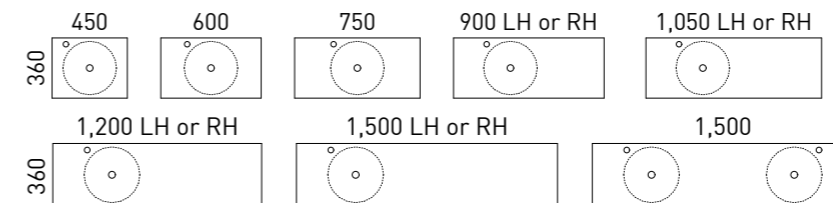

[01.] Billie Vanity 750mm | BIL-V-750-C-SSU-F | $2,466 Elegant Oak Cabinet with Canvas Mist SilkSurface Top and White Gloss Mini Rectangle Undermount Ceramic Basin **[02.] Billie Vanity 1500mm** | BIL-V-1500-D-SSA-W | $4,089 Angora Oak Cabinet with Cararra SilkSurface Top and White Gloss Jessie Ceramic Basins | Shown with Under Top Lighting Upgrade | LED-L-UNDERTOP | ADD $873 **[03.] Billie Vanity 1200mm** | BIL-V-1200-R-SSU-W | $2,926 Olive Satin Cabinet with Organica SilkSurface Top and White Gloss Ruby Under Counter Mineral Composite Basin | Shown with Mineral Composite Basin Upgrade | UPG-OPT-BASCOLOUR | ADD $152 | Shown with Under Cabinet Vanity Lighting | LED-L-UNDERCAB-V | ADD $413 **[04.] Billie Vanity 600mm** | BIL-V-600-C-SSA-W | $2,029 Light Grey Satin Cabinet with Ice Nuovo Freedom SilkSurface Top and White Gloss Jessie Ceramic Basin | Shown with Freedom Top Upgrade | SS-OPT-600-FR-60 | ADD $148 | Shown with Apollo Route Cabinet Front Upgrade | ROU-OPT-APOLLO | ADD $186 per drawer **Please refer to pricelist pages for all available options.**