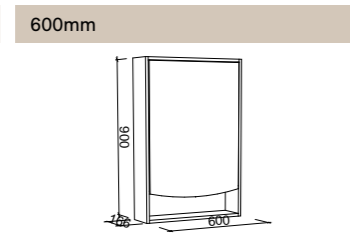

PURE BLISS*

SKU	RRP
PBS-SC-600-S-G	$925
PBS-SC-600-S-P	$1,050