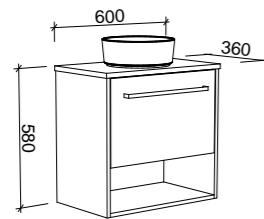

Karlie

G GOLD INCLUSIONS

KARLIE 600mm

Wall Hung

CABINET WITH	SKU	RRP
Urban Ceramic Top	KAR-V-600-C-URB-W	$1,604
20mm SilkSurface Top with White Gloss Above Counter Ceramic Basin	KAR-V-600-C-SSA-W	$1,939
20mm SilkSurface Top with White Gloss Ceramic Under Counter Basin	KAR-V-600-C-SSU-W	$1,939
No Top	KAR-VCO-600-C-X-W	$1,071

Floor Standing