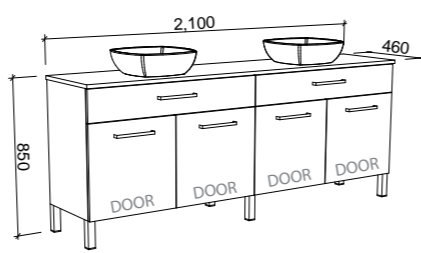

CABINET WITH	SKU	RRP
20mm SilkSurface Top with White Gloss Above Counter Ceramic Basins	TAY-V-2100-D-SSA-L	$4,711
No Top	TAY-VCO-2100-D-X-L	$2,381

Theo

S SILVER INCLUSIONS