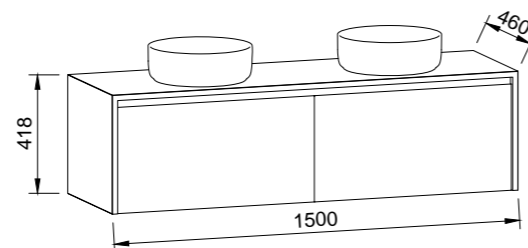

AINSWORTH 1500mm DOUBLE BOWL

Wall Hung

CABINET WITH	SKU	RRP
20mm SilkSurface Top with White Gloss Above Counter Ceramic Basins	AIN-V-1500-D-SSA-W	$4,436
20mm SilkSurface Top with White Gloss Under Counter Ceramic Basins	AIN-V-1500-D-SSU-W	$4,436

Ashton

P PLATINUM INCLUSIONS