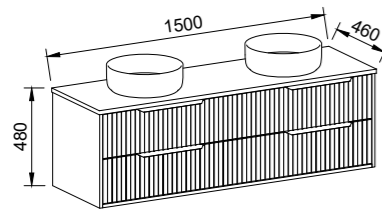

EMMETT 1500mm DOUBLE BOWL

Wall Hung

CABINET WITH	SKU	RRP
20mm SilkSurface Top with White Gloss Above Counter Ceramic Basins	EMM-V-1500-D-SSA-W	\$4,157
No Top	EMM-VCO-1500-D-X-W	\$2,882

Floor Standing

CABINET WITH	SKU	RRP
20mm SilkSurface Top with White Gloss Above Counter Ceramic Basins	EMM-V-1500-D-SSA-F	\$5,322
No Top	EMM-VCO-1500-D-X-F	\$4,047