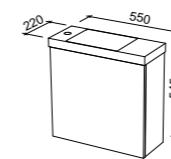

OLLIE 550mm

Wall Hung

CABINET WITH	SKU	RRP
Nano Dolomite Top Left-hand Offset	OLL-V-550-L-NAN-W	$828
No Top Left-hand Offset	OLL-VCO-550-L-X-W	$441

NOTE: Side fingerpull standard unless specified otherwise. Please specify hinge side upon ordering. Right-hand offset also available. Order by replacing -L- with -R- in the relevant SKU.