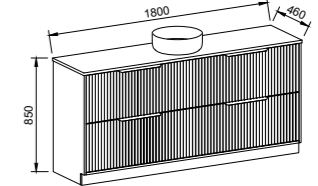

CABINET WITH	SKU	RRP
20mm SilkSurface Top with White Gloss Above Counter Ceramic Basin	ELW-V-1800-C-SSA-F	$5,573
20mm SilkSurface Top with White Gloss Under Counter Ceramic Basin	ELW-V-1800-C-SSU-F	$5,731
No Top	ELW-VCO-1800-C-X-F	$4,280