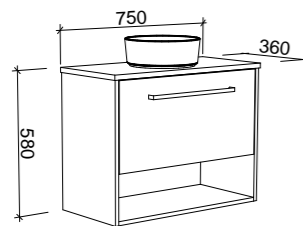

KARLIE 750mm

Wall Hung

CABINET WITH	SKU	RRP
20mm SilkSurface Top with White Gloss Above Counter Ceramic Basin	KAR-V-750-C-SSA-W	$2,120
20mm SilkSurface Top with White Gloss Ceramic Under Counter Basin	KAR-V-750-C-SSU-W	$2,120
No Top	KAR-VCO-750-C-X-W	$1,196

Floor Standing