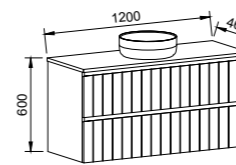

HENLEY 1200mm

Wall Hung

CABINET WITH	SKU	RRP
20mm SilkSurface Top with White Gloss Above Counter Ceramic Basin	HEN-V-1200-C-SSA-W	$3,637
20mm SilkSurface Top with White Gloss Under Counter Ceramic Basin	HEN-V-1200-C-SSU-W	$3,637
No Top	HEN-VCO-1200-C-X-W	$2,350