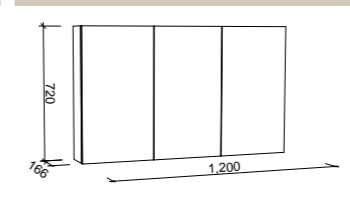

1200mm

SKU	RRP
TEN-SC-1200-3-G	$1,136
TEN-SC-1200-3-P	$1,261