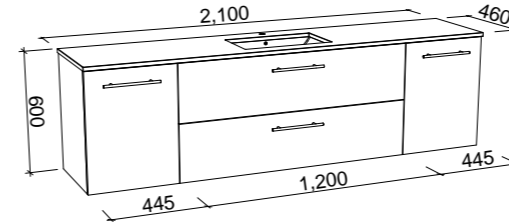

MARSHALL 2100mm CENTRE BOWL

Wall Hung