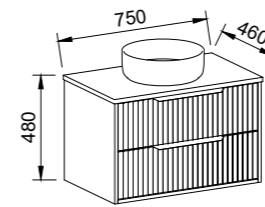

EMMETT 750mm

Wall Hung

CABINET WITH	SKU	RRP
20mm SilkSurface Top with White Gloss Above Counter Ceramic Basin	EMM-V-750-C-SSA-W	$2,167
No Top	EMM-VCO-750-C-X-W	$1,518