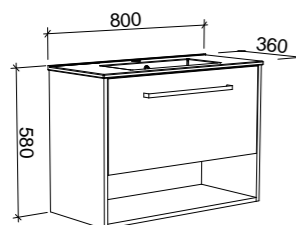

KARLIE 800mm

Wall Hung

CABINET WITH	SKU	RRP
Urban Ceramic Top	KAR-V-800-C-URB-W	$1,907
No Top	KAR-VCO-800-C-X-W	$1,333

Floor Standing