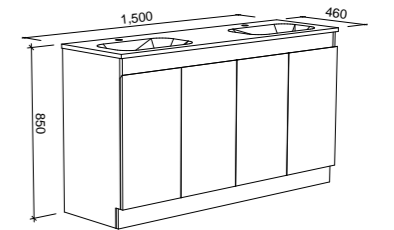

CABINET WITH	SKU	RRP
Alpha Ceramic Top	RKF-V-1500-D-APH-F	$2,028
Haven Matt Dolomite Top	RKF-V-1500-D-HVN-F	$2,028
No Top	RKF-VCO-1500-D-X-F	$1,374