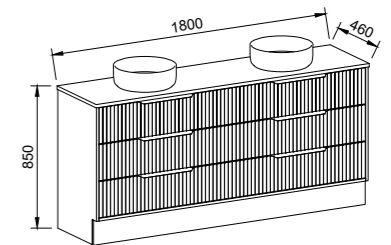

CABINET WITH	SKU	RRP
20mm SilkSurface Top with White Gloss Above Counter Ceramic Basins	EMM-V-1800-C-SSA-F	$6,002
No Top	EMM-VCO-1800-D-X-F	$4,547