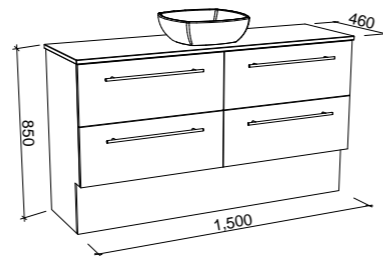

CABINET WITH	SKU	RRP
20mm SilkSurface Top with White Gloss Above Counter Ceramic Basin	OXB-V-1500-C-SSA-F	$4,646
20mm SilkSurface Top with White Gloss Under Counter Ceramic Basin	OXB-V-1500-C-SSU-F	$4,646
No Top	OXB-VCO-1500-C-X-F	$2,864

Oxbow

G GOLD INCLUSIONS