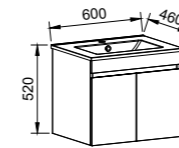

INDIANA 600mm

Wall Hung

CABINET WITH	SKU	RRP
Alpha Ceramic Top	IND-V-600-C-APH-W	$889
No Top	IND-VCO-600-C-X-W	$710