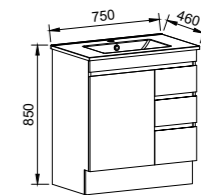

NOTE: Only handles shorter than 250mm are available on the Indiana.

Floor Standing

CABINET WITH	SKU	RRP
Alpha Ceramic Top	IND-V-600-C-APH-F	\$1,071
No Top	IND-VCO-600-C-X-F	\$898

Floor Standing

CABINET WITH	SKU	RRP
Alpha Ceramic Top	IND-V-750-C-APH-F	\$1,355
No Top	IND-VCO-750-C-X-F	\$1,191