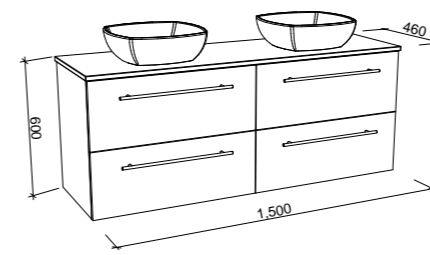

Oxbow

G GOLD INCLUSIONS

OXBOW 1500mm DOUBLE BOWL

Wall Hung

CABINET WITH	SKU	RRP
20mm SilkSurface Top with White Gloss Above Counter Ceramic Basins	OXB-V-1500-D-SSA-W	\$4,855
20mm SilkSurface Top with White Gloss Under Counter Ceramic Basins	OXB-V-1500-D-SSU-W	\$4,855
No Top	OXB-VCO-1500-D-X-W	\$2,798