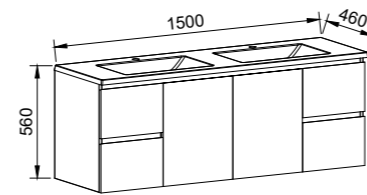

Carlo

G GOLD INCLUSIONS

CARLO 1500mm DOUBLE BOWL

Wall Hung

CABINET WITH	SKU	RRP
Regal Mineral Composite Top	CAR-V-1500-D-REG-W	\$3,518
Alpha Ceramic Top	CAR-V-1500-D-APH-W	\$3,638
Haven Matt Dolomite Top	CAR-V-1500-D-HVN-W	\$3,518
Grand Mineral Composite Top	CAR-V-1500-D-GND-W	\$3,861
No Top	CAR-VCO-1500-D-X-W	\$2,086