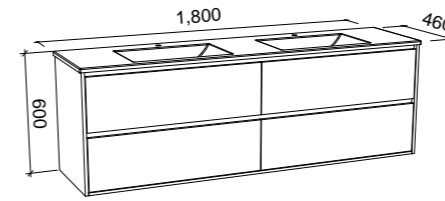

Grange

G GOLD INCLUSIONS

GRANGE 1800mm DOUBLE BOWL

Wall Hung

CABINET WITH	SKU	RRP
Regal Mineral Composite Top	GRA-V-1800-D-REG-W	\$4,309
20mm SilkSurface Top with White Gloss Above Counter Ceramic Basins	GRA-V-1800-D-SSA-W	\$4,694
20mm SilkSurface Top with White Gloss Under Counter Ceramic Basins	GRA-V-1800-D-SSU-W	\$4,694
No Top	GRA-VCO-1800-D-X-W	\$2,626