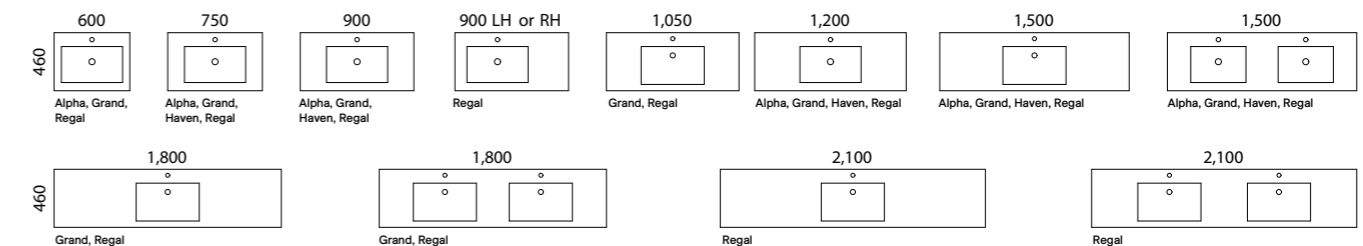

[01.] Carlo Vanity 1200mm | CAR-V-900-C-GND-F | $2,357 Natural Walnut Cabinet with Grand Mineral Composite Top | Shown with Stainless Steel Bin | WB-OPT-BIN | ADD $115 **[02.] Carlo Vanity 1200mm** | CAR-V-1200-C-REG-W | $2,553 Light Pistachio Satin Cabinet with Regal Mineral Composite Top | Shown with Filler Panel on Right | PNL-OPT-V-FILL-R | ADD $59 **[03.] Carlo Vanity 1800mm** | CAR-V-1800-D-REG-W | $4,020 Planked Urban Oak Cabinet with Regal Mineral Composite Top **[04.] Carlo Vanity 1200mm** | CAR-V-1200-C-HVN-W | $2,553 White Satin Cabinet with Haven Matt Dolomite Top **Please refer to pricelist pages for all available options.**

*Selected sizes. See page 232 for Vanity Top Collection.