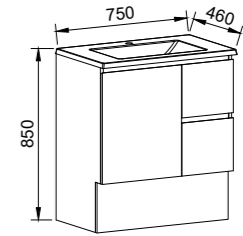

CABINET WITH	SKU	RRP
Regal Mineral Composite Top	CAR-V-750-C-REG-F	$1,945
Alpha Ceramic Top	CAR-V-750-C-APH-F	$1,945
Haven Matt Dolomite Top	CAR-V-750-C-HVN-F	$1,945
Grand Mineral Composite Top	CAR-V-750-C-GND-F	$2,142
No Top	CAR-VCO-750-C-X-F	$1,479