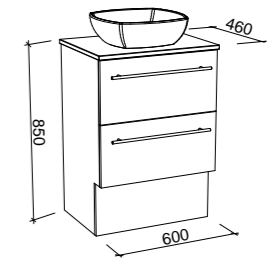

Oxbow

G GOLD INCLUSIONS

OXBOW 600mm

Wall Hung

Floor Standing

CABINET WITH	SKU	RRP
20mm SilkSurface Top with White Gloss Above Counter Ceramic Basin	OXB-V-600-C-SSA-W	\$2,427
20mm SilkSurface Top with White Gloss Under Counter Ceramic Basin	OXB-V-600-C-SSU-W	\$2,427
No Top	OXB-VCO-600-C-X-W	\$1,472