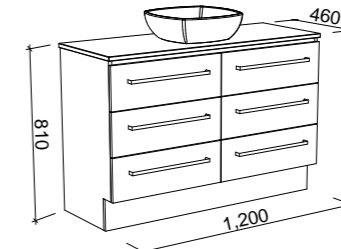

CABINET WITH	SKU	RRP
20mm SilkSurface Top with White Gloss Above Counter Ceramic Basin	ASH-V-1200-C-SSA-F	$4,516
No Top	ASH-VCO-1200-C-X-F	$2,731

On Legs