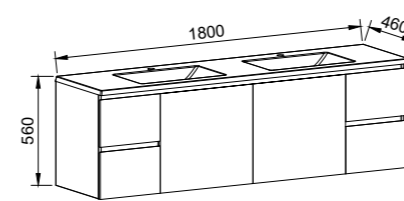

CARLO 1800mm DOUBLE BOWL

Wall Hung

CABINET WITH	SKU	RRP
Regal Mineral Composite Top	CAR-V-1800-D-REG-W	$4,020
Grand Mineral Composite Top	CAR-V-1800-D-GND-W	$4,433
No Top	CAR-VCO-1800-D-X-W	$2,231

Floor Standing