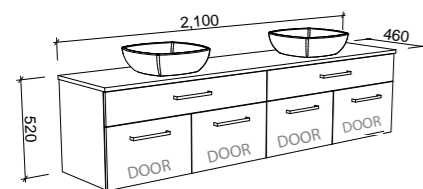

TAYLOR 2100mm DOUBLE BOWL

Wall Hung