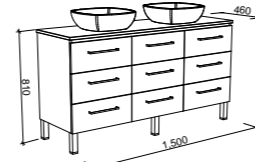

CABINET WITH	SKU	RRP
20mm SilkSurface Top with White Gloss Above Counter Ceramic Basins	ASH-V-1500-D-SSA-L	$5,978
No Top	ASH-VCO-1500-D-X-L	$3,486