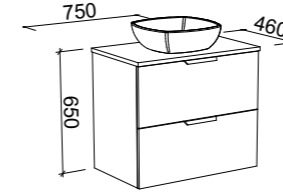

Sutherland House

BY SHAYNNA BLAZE

G GOLD INCLUSIONS

SUTHERLAND HOUSE 750mm

Wall Hung

CABINET WITH	SKU	RRP
20mm SilkSurface Top with White Gloss Above Counter Ceramic Basin	SHC-V-750-C-SSA-W	\$2,932
20mm SilkSurface Top with White Gloss Under Counter Ceramic Basin	SHC-V-750-C-SSU-W	\$2,932
No Top	SHC-VCO-750-C-X-W	\$1,891