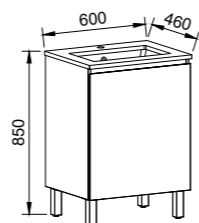

NOTE: Only handles shorter than 250mm are available on the Carlo.

Dakota

P PLATINUM INCLUSIONS

DAKOTA 600mm

Wall Hung

Floor Standing

On Legs

CABINET WITH	SKU	RRP	CABINET WITH	SKU	RRP	CABINET WITH	SKU	RRP
20mm SilkSurface Top with White Gloss Above Counter Ceramic Basin	DAK-V-600-C-SSA-W	\$2,609	20mm SilkSurface Top with White Gloss Above Counter Ceramic Basin	DAK-V-600-C-SSA-F	\$2,867	20mm SilkSurface Top with White Gloss Above Counter Ceramic Basin	DAK-V-600-C-SSA-L	\$2,955
20mm SilkSurface Top with White Gloss Under Counter Ceramic Basin	DAK-V-600-C-SSU-W	\$2,609	20mm SilkSurface Top with White Gloss Under Counter Ceramic Basin	DAK-V-600-C-SSU-F	\$2,867	20mm SilkSurface Top with White Gloss Under Counter Ceramic Basin	DAK-V-600-C-SSU-L	\$2,955
No Top	DAK-VCO-600-C-X-W	\$1,280	No Top	DAK-VCO-600-C-X-F	\$1,665	No Top	DAK-VCO-600-C-X-L	\$1,754