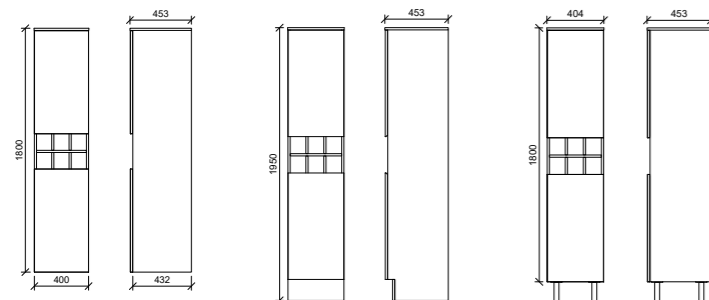

01.

[01.] St Clair Tallboy | STC-TB-400-W-G | $1,792 White Satin Cabinet Please refer to pricelist pages for all available options.

Sutherland House Tallboy BY SHAYNNA BLAZE

A bathroom isn't complete without practical storage solutions. This tallboy is a perfect compliment to your Sutherland House vanity, available in matching routes.

- White Satin and Oak finish on the interior shelves
- Available in wall hung and on legs