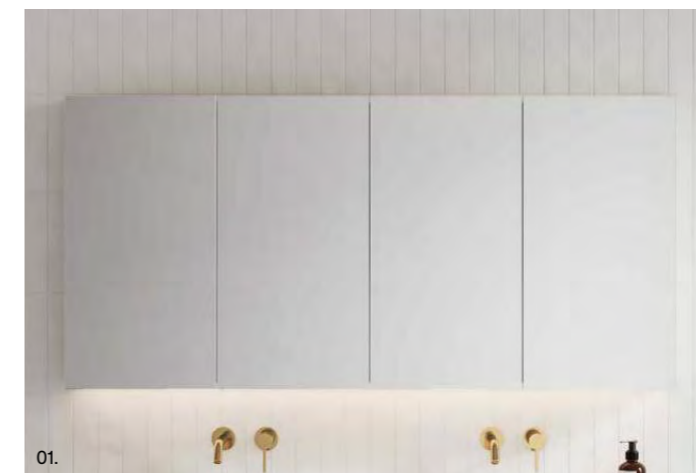

- Semi recessed option available upon request
- Optional under cabinet lighting available (additional charges apply)

[01.] Sutherland House Shaving Cabinet 600mm | SHC-SC-600-S-G | \$1,149 each Olive Satin Cabinet **[02.] Sutherland House Shaving Cabinet 1200mm** | SHC-SC-1200-3-G | \$1,546 White Satin Cabinet shown with doors open | Shown with Hairdryer Storage and Powerpoint | SHC-OPT-S-DRYER | ADD \$185 | Shown with Storage Queen Amber Shaver Storage System | SHC-OPT-S-AMBER-D3 | ADD \$216 **[03.] Sutherland House Shaving Cabinet 900mm** | SHC-SC-900-D-G | \$1,348 Light Pistachio Satin Cabinet **Please refer to pricelist pages for all available options.**

- Upgrade to Platinum option with Luxe Graphite interior and glass internal shelves to match Platinum vanities
- Semi recessed option available upon request
- Fully reversible (unless ordered with upgrades)