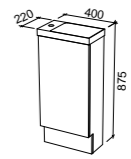

S SILVER INCLUSIONS

Floor Standing

CABINET WITH	SKU	RRP
Nano Dolomite Top Left-hand Offset	OLL-V-400-L-NAN-F	$828
No Top Left-hand Offset	OLL-VCO-400-L-X-F	$444

Floor Standing