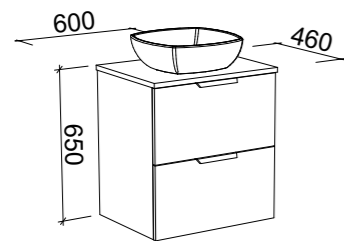

SUTHERLAND HOUSE 600mm

Wall Hung

CABINET WITH	SKU	RRP
20mm SilkSurface Top with White Gloss Above Counter Ceramic Basin	SHC-V-600-C-SSA-W	$2,957
20mm SilkSurface Top with White Gloss Under Counter Ceramic Basin	SHC-V-600-C-SSU-W	$2,957
No Top	SHC-VCO-600-C-X-W	$1,875

On Legs