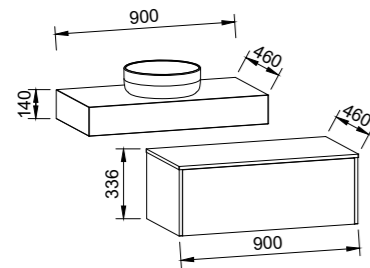

MILAN 900mm

Wall Hung

CABINET WITH	SKU	RRP
Complete Unit Including White Gloss Ceramic Above Counter Basin, Laminate Slab Top and Cabinet	MIL-V-900-C-LMA-W	$3,172
Complete Unit Including White Gloss Ceramic Above Counter Basin, SilkSurface Top and Cabinet	MIL-V-900-C-BAA-W	$3,318
Wall Hung Cabinet Only	MIL-VCO-900-C-X-W	$1,710
Laminated Slab Top and Basin Only 900 x 460 x 140 with mounting brackets Incl. White Gloss Ceramic Above Counter Basin	LMA-ST-900-140-460-C	$1,783
SilkSurface Top and Basin Only 900 x 460 x 140 with mounting brackets Incl. White Gloss Ceramic Above Counter Basin	BAA-ST-900-140-460-C	$1,724

NOTE: For Milan - Tops not available in painted finishes. Standard woodgrain finishes available in matt laminate only on floating top. Storage cabinet available in all colours with push-to-open as standard. Handles available on request, fingerpull not available. Bailey tops are SilkSurface tops exclusive to Milan vanities.