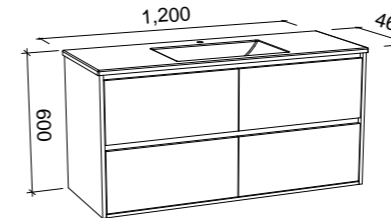

GRANGE 1200mm

Wall Hung

CABINET WITH	SKU	RRP
Alpha Ceramic Top	GRA-V-1200-C-APH-W	$2,987
Regal Mineral Composite Top	GRA-V-1200-C-REG-W	$2,987
Haven Matt Dolomite Top	GRA-V-1200-C-HVN-W	$2,987
20mm SilkSurface Top with White Gloss Above Counter Ceramic Basin	GRA-V-1200-C-SSA-W	$3,570
20mm SilkSurface Top with White Gloss Under Counter Ceramic Basin	GRA-V-1200-C-SSU-W	$3,570
No Top	GRA-VCO-1200-C-X-W	$2,272

G GOLD INCLUSIONS

Floor Standing