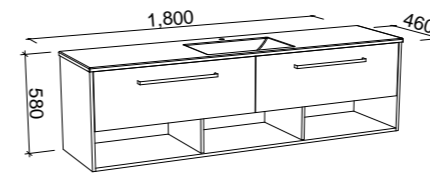

KANSAS 1800mm CENTRE BOWL

Wall Hung

CABINET WITH	SKU	RRP
Regal Mineral Composite Top	KAN-V-1800-C-REG-W	$3,825
20mm SilkSurface Top with White Gloss Above Counter Ceramic Basin	KAN-V-1800-C-SSA-W	$4,183
20mm SilkSurface Top with White Gloss Under Counter Ceramic Basin	KAN-V-1800-C-SSU-W	$4,183
No Top	KAN-VCO-1800-C-X-W	$2,353

Floor Standing