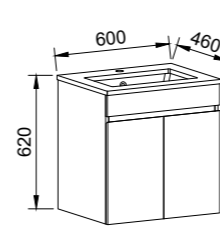

BARGO 600mm

Wall Hung

CABINET WITH	SKU	RRP
Classic Mineral Composite Top	BAR-V-600-C-CLA-W	$1,556
Regal Mineral Composite Top	BAR-V-600-C-REG-W	$1,581
Alpha Ceramic Top	BAR-V-600-C-APH-W	$1,581
Grand Mineral Composite Top	BAR-V-600-C-GND-W	$1,796
20mm SilkSurface Top with White Gloss Above Counter Ceramic Basin	BAR-V-600-C-SSA-W	$1,990
20mm SilkSurface Top with White Gloss Under Counter Ceramic Basin	BAR-V-600-C-SSU-W	$1,990
No Top	BAR-VCO-600-C-X-W	$1,118

Floor Standing