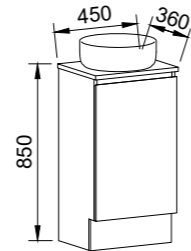

Floor Standing

CABINET WITH	SKU	RRP
20mm SilkSurface Top with White Gloss Above Counter Ceramic Basin	BIL-V-450-C-SSA-F	$1,805
No Top	BIL-VCO-450-C-X-F	$942