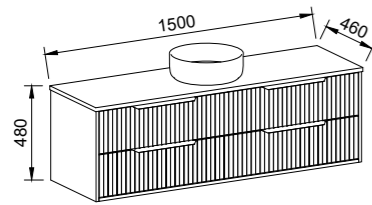

Emmett

G GOLD INCLUSIONS

EMMETT 1500mm CENTRE BOWL

Wall Hung

CABINET WITH	SKU	RRP
20mm SilkSurface Top with White Gloss Above Counter Ceramic Basin	EMM-V-1500-C-SSA-W	$3,952
No Top	EMM-VCO-1500-C-X-W	$2,840

Floor Standing