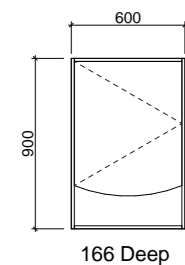

01.

[01.] Pure Bliss Shaving Cabinet 600mm | PBS-SC-600-S-G | $925 each Light Pistachio Satin Cabinet Please refer to pricelist pages for all available options.

Sanremo Shaving Cabinet

Transform your bathroom into a contemporary oasis with the stylish Sanremo shaver. Featuring an eye-catching open display shelf and discreet storage space, this piece boasts a sleek white interior and two adjustable melamine shelves per section.

- Upgrade to Platinum option with Luxe Graphite interior and glass internal shelves to match Platinum vanities
- Semi or fully recessed option available as standard
- Try a two-toned cabinet at no extra cost
- Optional in shelf lighting available (additional charges apply)