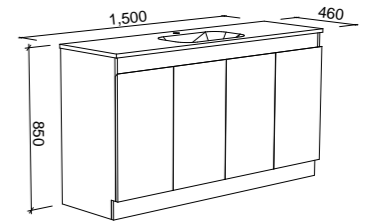

CABINET WITH	SKU	RRP
Alpha Ceramic Top	RKF-V-1500-C-APH-F	$1,984
Haven Matt Dolomite Top	RKF-V-1500-C-HVN-F	$1,984
No Top	RKF-VCO-1500-C-X-F	$1,304