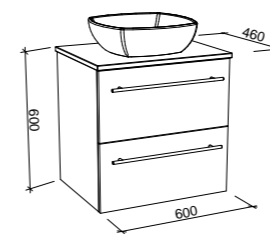

OXBOW 600mm

Wall Hung