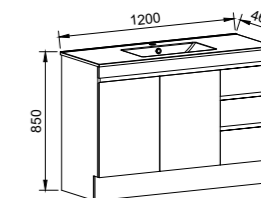

CABINET WITH	SKU	RRP
Alpha Ceramic Top	IND-V-1200-C-APH-F	$1,956
No Top	IND-VCO-1200-C-X-F	$1,595