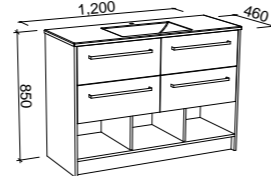

CABINET WITH	SKU	RRP
Alpha Ceramic Top	KAN-V-1200-C-APH-F	$3,291
Regal Mineral Composite Top	KAN-V-1200-C-REG-F	$3,291
Haven Matt Dolomite Top	KAN-V-1200-C-HVN-F	$3,291
20mm SilkSurface Top with White Gloss Above Counter Ceramic Basin	KAN-V-1200-C-SSA-F	$3,884
20mm SilkSurface Top with White Gloss Under Counter Ceramic Basin	KAN-V-1200-C-SSU-F	$3,884
No Top	KAN-VCO-1200-C-X-F	$2,600