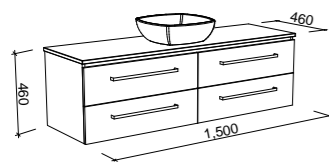

NOTE: Cabinet height for Ashton vanities may need to be altered to suit Under Counter basins. POA.

Ashton

P PLATINUM INCLUSIONS

ASHTON 1500mm CENTRE BOWL

Wall Hung

CABINET WITH	SKU	RRP
20mm SilkSurface Top with White Gloss Above Counter Ceramic Basin	ASH-V-1500-C-SSA-W	\$4,102
No Top	ASH-VCO-1500-C-X-W	\$2,721