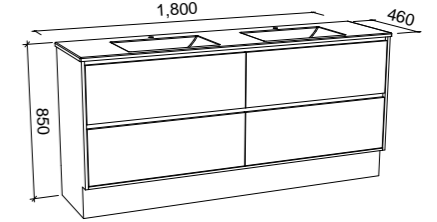

CABINET WITH	SKU	RRP
Regal Mineral Composite Top	GRA-V-1800-D-REG-F	$4,452
20mm SilkSurface Top with White Gloss Above Counter Ceramic Basins	GRA-V-1800-D-SSA-F	$4,838
20mm SilkSurface Top with White Gloss Under Counter Ceramic Basins	GRA-V-1800-D-SSU-F	$4,838
No Top	GRA-VCO-1800-D-X-F	$2,776

Floor Standing