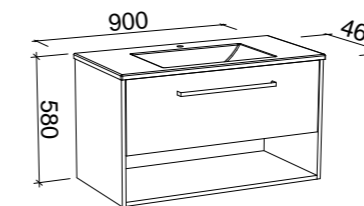

KANSAS 900mm

Wall Hung

CABINET WITH	SKU	RRP
Alpha Ceramic Top	KAN-V-900-C-APH-W	$1,911
Regal Mineral Composite Top	KAN-V-900-C-REG-W	$1,911
Haven Matt Dolomite Top	KAN-V-900-C-HVN-W	$1,911
20mm SilkSurface Top with White Gloss Above Counter Ceramic Basin	KAN-V-900-C-SSA-W	$2,600
20mm SilkSurface Top with White Gloss Under Counter Ceramic Basin	KAN-V-900-C-SSU-W	$2,600
No Top	KAN-VCO-900-C-X-W	$1,333

Floor Standing