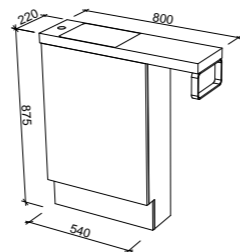

Floor Standing

CABINET WITH	SKU	RRP
Nano Top Left-hand Offset, Left-hand Tap Hole	OSC-V-8055-L-NAN-W	$1,029
No Top Left-hand Offset	OSC-VCO-550-L-X-W	$564

CABINET WITH	SKU	RRP
Nano Top Left-hand Offset, Left-hand Tap Hole	OSC-V-8055-L-NAN-F	$1,266
No Top Left-hand Offset	OSC-VCO-550-L-X-F	$800

NOTE: Side fingerpull standard unless specified otherwise. Please specify hinge side upon ordering. Right-hand offset also available. Order by replacing -L- with -R- in the relevant SKU.

NOTE: The rail on the Oscar is to be screwed to the wall, and siliconed to the top. Please refer to website for installation guide. The rail is only available in chrome.

Oxbow

G GOLD INCLUSIONS