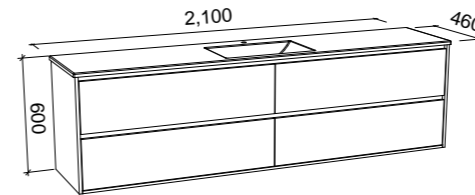

GRANGE 2100mm CENTRE BOWL

Wall Hung

CABINET WITH	SKU	RRP
Regal Mineral Composite Top	GRA-V-2100-C-REG-W	$5,251
20mm SilkSurface Top with White Gloss Above Counter Ceramic Basin	GRA-V-2100-C-SSA-W	$4,760
20mm SilkSurface Top with White Gloss Under Counter Ceramic Basin	GRA-V-2100-C-SSU-W	$4,760
No Top	GRA-VCO-2100-C-X-W	$2,854