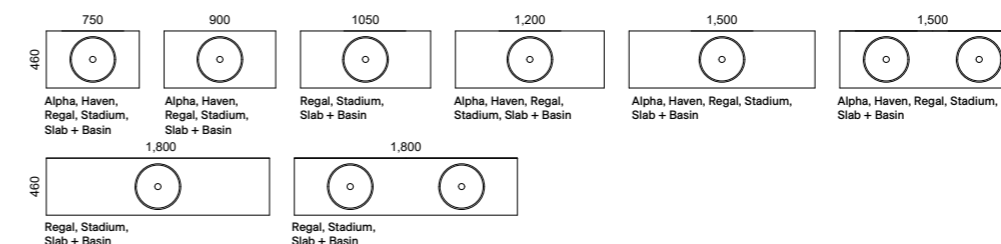

[01.] Kingsley Vanity 1500mm | KIN-V-1500-C-FRA-W | $3,568 Calm Oak Cabinet with Sandora Freedom SilkSurface Top and White Matt Oval Flute Ceramic Basin | Shown with Basin Colour Upgrade | UPG-OPT-BASCOLOUR | ADD $152 **[02.] Kingsley Vanity 750mm** | KIN-V-750-C-STD-W | $1,263 Boston Oak Cabinet with Stadium Mineral Composite Top **[03.] Kingsley Vanity 1200mm** | KIN-V-1200-C-SSA-W | $2,391 Classic Oak Cabinet with Luminice SilkSurface Top and White Gloss Allure Arrow Ceramic Basin **[04.] Kingsley Vanity 900mm** | KIN-V-900-C-BXU-W | $2,655 Light Grey Satin Cabinet with Grigio Stone SilkSurface Box Top and White Gloss Allure Under Counter Ceramic Basin | Shown with Apollo Route Cabinet Front Upgrade | ROU-OPT-APOLLO | ADD $186 | Shown with Under Cabinet Vanity Lighting | LED-L-UNDERCAB-V | ADD $413 **Please refer to pricelist pages for all available options.**

*Selected sizes. See page 232 for Vanity Top Collection.