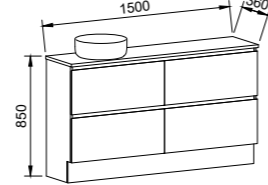

CABINET WITH	SKU	RRP
20mm SilkSurface Top with White Gloss Above Counter Ceramic Basin Left-hand Offset	BIL-V-1500-L-SSA-F	$4,089
20mm SilkSurface Top with White Gloss Under Counter Ceramic Basin Left-hand Offset	BIL-V-1500-L-SSU-F	$4,089
No Top Left-hand Offset	BIL-VCO-1500-L-X-F	$2,360