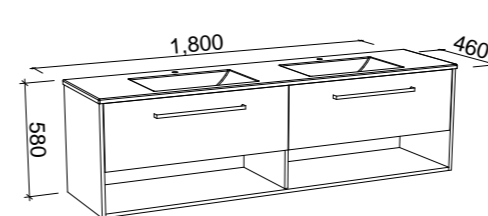

KANSAS 1800mm DOUBLE BOWL

Wall Hung

CABINET WITH	SKU	RRP
Regal Mineral Composite Top	KAN-V-1800-D-REG-W	$4,082
20mm SilkSurface Top with White Gloss Above Counter Ceramic Basins	KAN-V-1800-D-SSA-W	$4,488
20mm SilkSurface Top with White Gloss Under Counter Ceramic Basins	KAN-V-1800-D-SSU-W	$4,488
No Top	KAN-VCO-1800-D-X-W	$2,397

Floor Standing