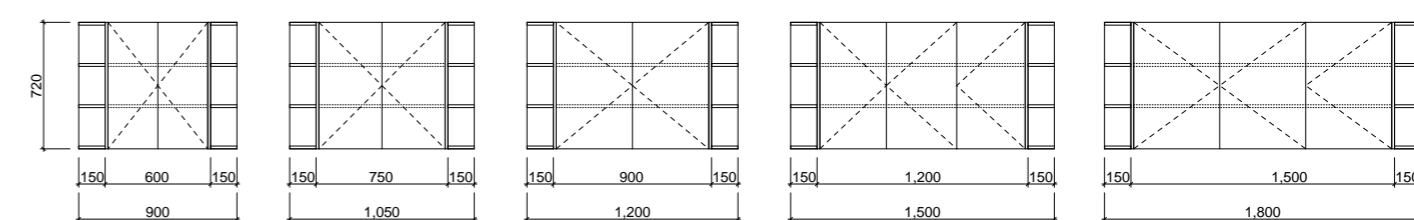

All cabinets 166mm deep.

[01.] Boston Shaving Cabinet 1500mm | BOS-SC-1500-3-G | $1,551 Dark Grey Satin Cabinet | Shown with Under Shaving Cabinet Lighting | LED-L-UNDERCAB-S-R | ADD $413 **Please refer to pricelist pages for all available options.**