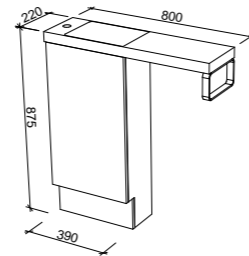

Floor Standing

CABINET WITH	SKU	RRP
Nano Top Left-hand Offset, Left-hand Tap Hole	OSC-V-8040-L-NAN-W	$974
No Top Left-hand Offset	OSC-VCO-400-L-X-W	$553

CABINET WITH	SKU	RRP
Nano Top Left-hand Offset, Left-hand Tap Hole	OSC-V-8040-L-NAN-F	$1,117
No Top Left-hand Offset	OSC-VCO-400-L-X-F	$646

NOTE: Side fingerpull standard unless specified otherwise. Please specify hinge side upon ordering. Only handles shorter than 350mm are available. Right-hand offset also available. Order by replacing -L- with -R- in the relevant SKU.