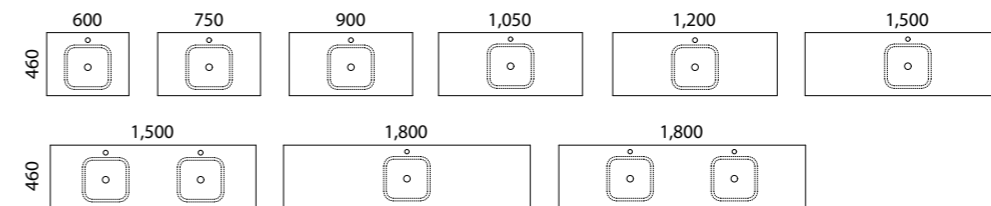

[01.] Oxbow Vanity 1500mm | OXB-V-1500-D-SSA-W | $4,855 Tassie Oak Cabinet with Arctic White SilkSurface Top and White Gloss Radius Inset Ceramic Basins | Shown with Under Cabinet Vanity Lighting | LED-L-UNDERCAB-V | ADD $413 **[02.] Oxbow Vanity 1200mm** | OXB-V-1200-C-SSA-F | $3,447 Classic Oak Cabinet with Star Dust SilkSurface Top and White Gloss Iconic 500 Ceramic Basin **[03.] Oxbow Vanity 1500mm** | OXB-V-1500-D-SSU-W | $4,855 Light Grey Satin Cabinet with Stratiss SilkSurface Top and White Gloss Allure Under Counter Ceramic Basins **[04.] Oxbow Vanity 750mm** | OXB-V-750-C-SSA-F | $2,702 Planked Urban Oak Cabinet with Arctic White SilkSurface Top and White Gloss Allure Dimple Ceramic Basin **Please refer to pricelist pages for all available options.**