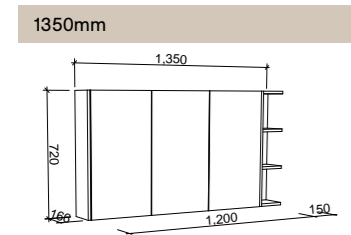

Shaving Cabinets Continued

NEW YORK CONTINUED

SKU	RRP
NEW-SC-1350-L-G	$1,383
NEW-SC-1350-L-P	$1,508

NOTE: -L- refers to door position. Right-hand doors also available. Order by replacing -R- with -L- in the relevant SKU.