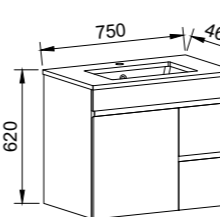

BARGO 750mm

Wall Hung

CABINET WITH	SKU	RRP
Classic Mineral Composite Top	BAR-V-750-C-CLA-W	$1,793
Regal Mineral Composite Top	BAR-V-750-C-REG-W	$1,812
Alpha Ceramic Top	BAR-V-750-C-APH-W	$1,812
Haven Matt Dolomite Top	BAR-V-750-C-HVN-W	$1,812
Grand Mineral Composite Top	BAR-V-750-C-GND-W	$1,991
20mm SilkSurface Top with White Gloss Above Counter Ceramic Basin	BAR-V-750-C-SSA-W	$2,273
20mm SilkSurface Top with White Gloss Under Counter Ceramic Basin	BAR-V-750-C-SSU-W	$2,273
No Top	BAR-VCO-750-C-X-W	$1,349

Floor Standing