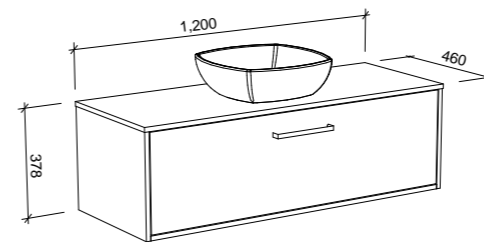

DELAWARE 1200mm

Wall Hung