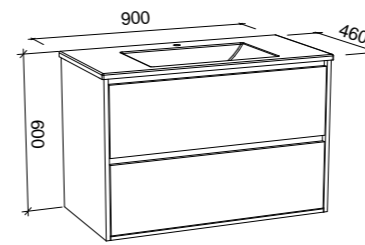

Grange

GRANGE 900mm

Wall Hung

CABINET WITH	SKU	RRP
Alpha Ceramic Top	GRA-V-900-C-APH-W	$2,041
Regal Mineral Composite Top	GRA-V-900-C-REG-W	$2,041
Haven Matt Dolomite Top	GRA-V-900-C-HVN-W	$2,041
20mm SilkSurface Top with White Gloss Above Counter Ceramic Basin	GRA-V-900-C-SSA-W	$2,720
20mm SilkSurface Top with White Gloss Under Counter Ceramic Basin	GRA-V-900-C-SSU-W	$2,720
No Top	GRA-VCO-900-C-X-W	$1,465