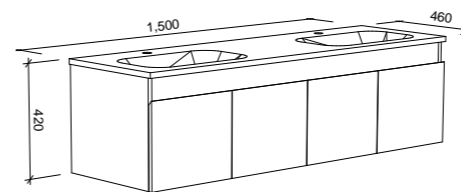

ROCKFORD 1500mm DOUBLE BOWL

Wall Hung

CABINET WITH	SKU	RRP
Alpha Ceramic Top	RKF-V-1500-D-APH-W	$2,016
Haven Matt Dolomite Top	RKF-V-1500-D-HVN-W	$2,016
No Top	RKF-VCO-1500-D-X-W	$1,364

Floor Standing