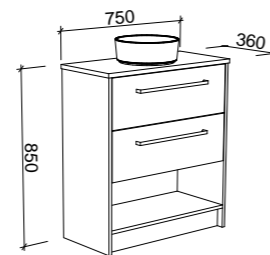

CABINET WITH	SKU	RRP
20mm SilkSurface Top with White Gloss Above Counter Ceramic Basin	KAR-V-750-C-SSA-F	$2,486
20mm SilkSurface Top with White Gloss Ceramic Under Counter Basin	KAR-V-750-C-SSU-F	$2,486
No Top	KAR-VCO-750-C-X-F	$1,580