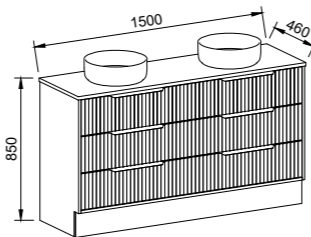

EMMETT 1500mm DOUBLE BOWL

Wall Hung

CABINET WITH	SKU	RRP
20mm SilkSurface Top with White Gloss Above Counter Ceramic Basins	EMM-V-1500-D-SSA-W	\$4,157
No Top	EMM-VCO-1500-D-X-W	\$2,882

Floor Standing

CABINET WITH	SKU	RRP
20mm SilkSurface Top with White Gloss Above Counter Ceramic Basins	EMM-V-1500-D-SSA-F	\$5,322
No Top	EMM-VCO-1500-D-X-F	\$4,047