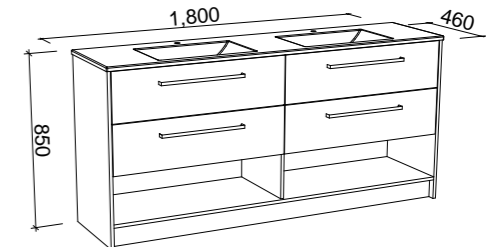

CABINET WITH	SKU	RRP
Regal Mineral Composite Top	KAN-V-1800-D-REG-F	$5,136
20mm SilkSurface Top with White Gloss Above Counter Ceramic Basins	KAN-V-1800-D-SSA-F	$5,544
20mm SilkSurface Top with White Gloss Under Counter Ceramic Basins	KAN-V-1800-D-SSU-F	$5,544
No Top	KAN-VCO-1800-D-X-F	$3,507