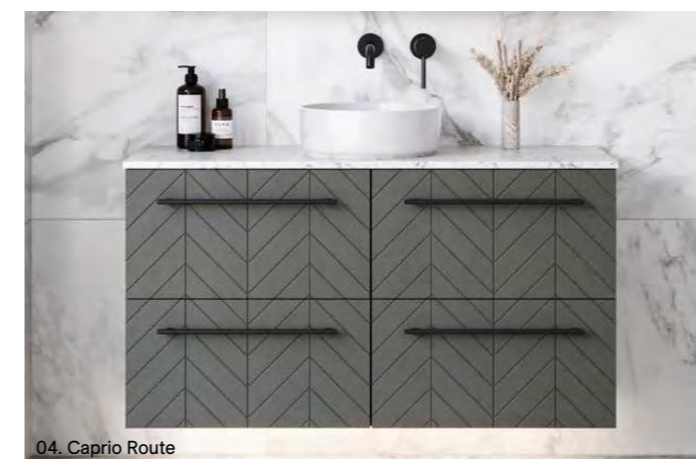

The Sutherland House Collection, designed by Shaynna Blaze, is a stunning range of inspired bathroom furniture. With their beautiful details and functional design, these outstanding quality pieces of furniture will be the highlight of your new bathroom.

Available in wall hung and on legs.

- Top options include:
  - 20mm SilkSurface slab top with above or under counter basin/s
- Cabinet options include:
  - Painted only