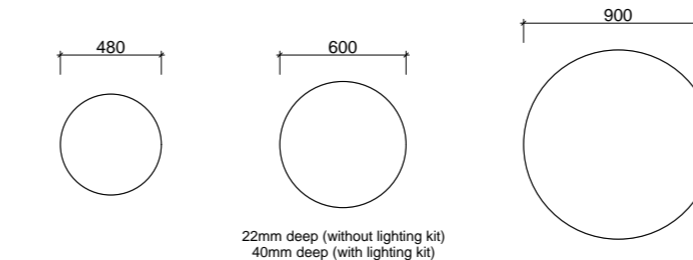

[01.] Oxford Mirror 480mm | OXF-M-480-480 | $299 **[02.] Oxford Mirror 600mm** | OXF-M-600-600 | $573 each | Shown with Mirror Lighting Upgrade | LED-L-MIRROR | ADD $413 per mirror **[03.] Oxford Mirror 900mm** | OXF-M-900-900 | $916 | Shown with Mirror Lighting Upgrade | LED-L-MIRROR | ADD $413 **Please refer to pricelist pages for all available options.**