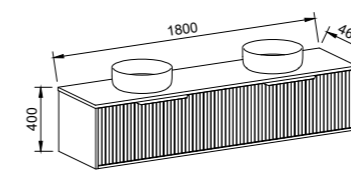

ELWOOD 1800mm DOUBLE BOWL

Wall Hung

CABINET WITH	SKU	RRP
20mm SilkSurface Top with White Gloss Above Counter Ceramic Basins	ELW-V-1800-D-SSA-W	$4,049
20mm SilkSurface Top with White Gloss Under Counter Ceramic Basins	ELW-V-1800-D-SSU-W	$4,313
No Top	ELW-VCO-1800-D-X-W	$2,001

Floor Standing