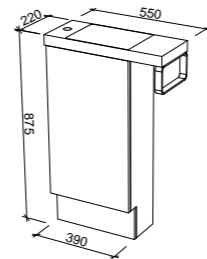

Floor Standing

CABINET WITH	SKU	RRP
Nano Top Left-hand Offset, Left-hand Tap Hole	OSC-V-5540-L-NAN-W	$922
No Top Left-hand Offset	OSC-VCO-400-L-X-W	$553

CABINET WITH	SKU	RRP
Nano Top Left-hand Offset, Left-hand Tap Hole	OSC-V-5540-L-NAN-F	$1,029
No Top Left-hand Offset	OSC-VCO-400-L-X-F	$646

NOTE: Side fingerpull standard unless specified otherwise. Please specify hinge side upon ordering. Only handles shorter than 350mm are available. Right-hand offset also available. Order by replacing -L- with -R- in the relevant SKU.