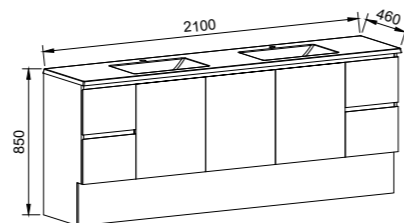

Floor Standing

CABINET WITH	SKU	RRP
Regal Mineral Composite Top	CAR-V-2100-D-REG-W	$5,525
No Top	CAR-VCO-2100-D-X-W	$2,645

CABINET WITH	SKU	RRP
Regal Mineral Composite Top	CAR-V-2100-D-REG-F	$5,847
No Top	CAR-VCO-2100-D-X-F	$2,983

NOTE: Only handles shorter than 250mm are available on the Carlo.

Dakota

P PLATINUM INCLUSIONS