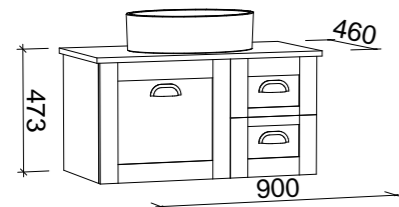

Victoria

G GOLD INCLUSIONS

VICTORIA 900mm

Wall Hung