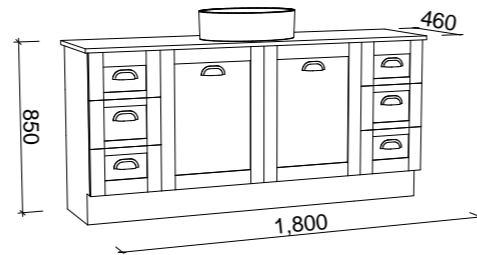

CABINET WITH	SKU	RRP
20mm SilkSurface Top with White Gloss Above Counter Ceramic Basin	VIC-V-1800-C-SSA-F	$4,406
20mm SilkSurface Top with White Gloss Under Counter Ceramic Basin	VIC-V-1800-C-SSU-F	$4,406
60mm SilkSurface Freedom Top with White Gloss Above Counter Ceramic Basin	VIC-V-1800-C-FRA-F	$4,932
60mm SilkSurface Freedom Top with White Gloss Under Counter Ceramic Basin	VIC-V-1800-C-FRU-F	$4,932
No Top	VIC-VCO-1800-C-X-F	$3,774