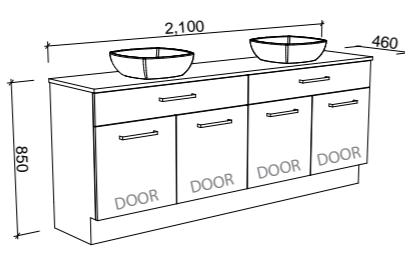

TAYLOR 2100mm DOUBLE BOWL

Wall Hung

CABINET WITH	SKU	RRP
20mm SilkSurface Top with White Gloss Above Counter Ceramic Basins	TAY-V-2100-D-SSA-W	\$4,094
No Top	TAY-VCO-2100-D-X-W	\$1,750

Floor Standing

CABINET WITH	SKU	RRP
20mm SilkSurface Top with White Gloss Above Counter Ceramic Basins	TAY-V-2100-D-SSA-F	\$4,548
No Top	TAY-VCO-2100-D-X-F	\$2,213