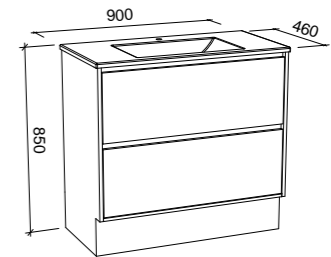

CABINET WITH	SKU	RRP
Alpha Ceramic Top	GRA-V-900-C-APH-F	$2,132
Regal Mineral Composite Top	GRA-V-900-C-REG-F	$2,132
Haven Matt Dolomite Top	GRA-V-900-C-HVN-F	$2,132
20mm SilkSurface Top with White Gloss Above Counter Ceramic Basin	GRA-V-900-C-SSA-F	$2,811
20mm SilkSurface Top with White Gloss Under Counter Ceramic Basin	GRA-V-900-C-SSU-F	$2,811
No Top	GRA-VCO-900-C-X-F	$1,562

Floor Standing