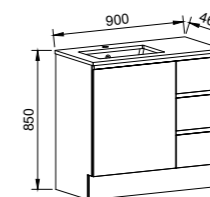

Floor Standing