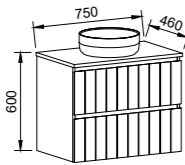

HENLEY 750mm

Wall Hung

CABINET WITH	SKU	RRP
20mm SilkSurface Top with White Gloss Above Counter Ceramic Basin	HEN-V-750-C-SSA-W	$2,912
20mm SilkSurface Top with White Gloss Under Counter Ceramic Basin	HEN-V-750-C-SSU-W	$2,912
No Top	HEN-VCO-750-C-X-W	$1,968