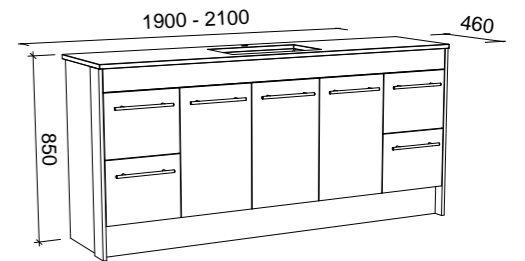

Wall to Wall

G GOLD INCLUSIONS

WALL TO WALL 1901mm - 2100mm CENTRE BOWL (Nominate the exact size you require when ordering)

Wall Hung

Floor Standing

CABINET WITH	SKU	RRP
20mm SilkSurface Top with White Gloss Above Counter Ceramic Basin	WTW-V-2100-C-SSA-W	\$5,393
20mm SilkSurface Top with White Gloss Under Counter Ceramic Basin	WTW-V-2100-C-SSU-W	\$5,393
No Top	WTW-VCO-2100-C-X-W	\$2,897