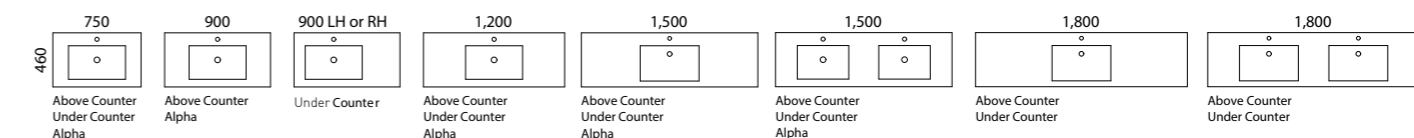

02. Sussex Route

03. Victoria Route

04. Classic Route

05. Washboard Route

[01.] Victoria Vanity 900mm | VIC-V-900-C-SSA-W | \$2,505 White Satin Cabinet with Bronzite SilkSurface Top and White Gloss Allure Ceramic Basin **[02.] Victoria Vanity 1200mm** | VIC-V-1200-C-FRA-W | \$3,221 White Satin Cabinet with Carrara Freedom SilkSurface Top and White Gloss Radius Inset Ceramic Basin | Shown with Under Cabinet Vanity Lighting | LED-L-UNDERCAB-V | ADD \$413 **[03.] Victoria Vanity 1800mm** | VIC-V-1800-D-SSA-F | \$4,279 Grey Beige Satin Cabinet with Blanca Granite SilkSurface Top and Bonnie White Matt Ceramic Basins | Shown with Basin Colour Upgrade | UPG-OPT-BASCOLOUR | ADD \$152 per basin **[04.] Victoria Vanity 1500mm** | VIC-V-1500-C-SSU-W | \$3,663 Olive Satin Cabinet with Star Dust SilkSurface Top and White Gloss Bodhi Under Counter Mineral Composite Basin | Shown with Mineral Composite Basin Upgrade | UPG-OPT-BASCOLOUR | ADD \$152 **[05.] Victoria Vanity 1200mm** | VIC-V-1200-C-SSA-W | \$2,970 Light Pistachio Satin Cabinet with Arctic White SilkSurface Top and White Gloss Florent Ceramic Basin **Please refer to pricelist pages for all available options.**