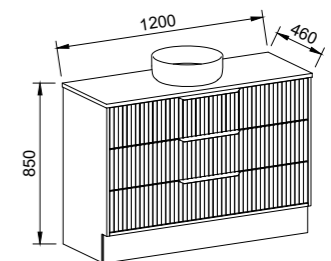

CABINET WITH	SKU	RRP
20mm SilkSurface Top with White Gloss Above Counter Ceramic Basin	EMM-V-1200-C-SSA-F	$3,891
No Top	EMM-VCO-1200-C-X-F	$2,964