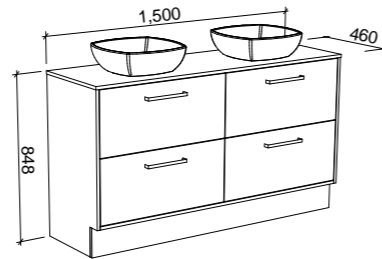

CABINET WITH	SKU	RRP
18mm Laminate Top with White Gloss Ceramic Above Counter Basins	DEL-V-1500-D-LMA-F	$3,453
No Top	DEL-VCO-1500-D-X-F	$2,382