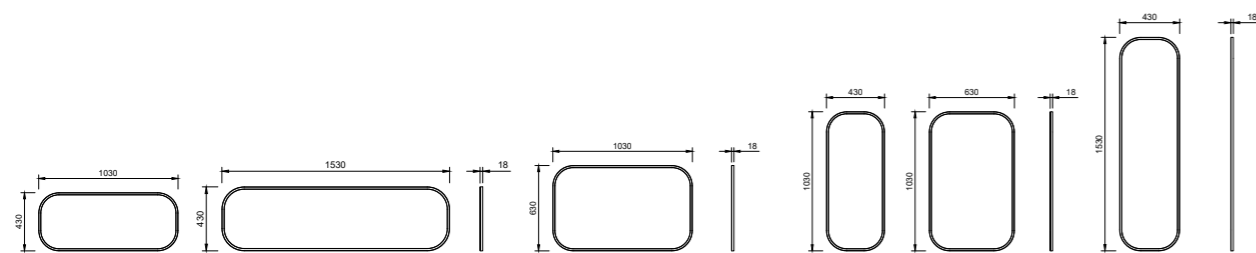

Jazz Arch Frame Mirror

Elevate your bathroom with the elegant Jazz Arch Frame mirror. With its gentle curved corners and painted frame, this mirror exudes sophistication and charm. Complete the look by adding mirror lighting (additional charges apply).

- Easy split batten mounting system

[01.] Jazz Arch Mirror 430mm x 1030mm | JZAF-M-430-1030 | $687 each White Satin Frame [02.] Jazz Arch Mirror 630mm x 1030mm | JZAF-M-630-1030 | $891 Dark Grey Satin Frame | Shown with Mirror Lighting Upgrade | LED-L-MIRROR | ADD $413 [03.] Jazz Arch Mirror 630mm x 1030mm | JZAF-M-630-1030 | $891 Olive Satin Frame Please refer to pricelist pages for all available options.

Jazz Mirror

The height of our Jazz mirror is great for creating the illusion of space in even your smallest bathroom setting. Add extra lighting and style to your space by opting for a lighting surround (additional charges apply).

- Easy split batten mounting system
- White satin edging unless specified otherwise