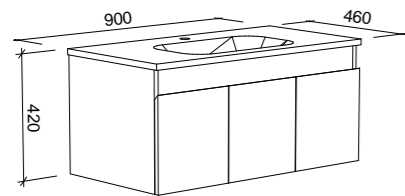

ROCKFORD 900mm

Wall Hung

CABINET WITH	SKU	RRP
Alpha Ceramic Top	RKF-V-900-C-APH-W	$1,180
Haven Matt Dolomite Top	RKF-V-900-C-HVN-W	$1,180
No Top	RKF-VCO-900-C-X-W	$776

Floor Standing