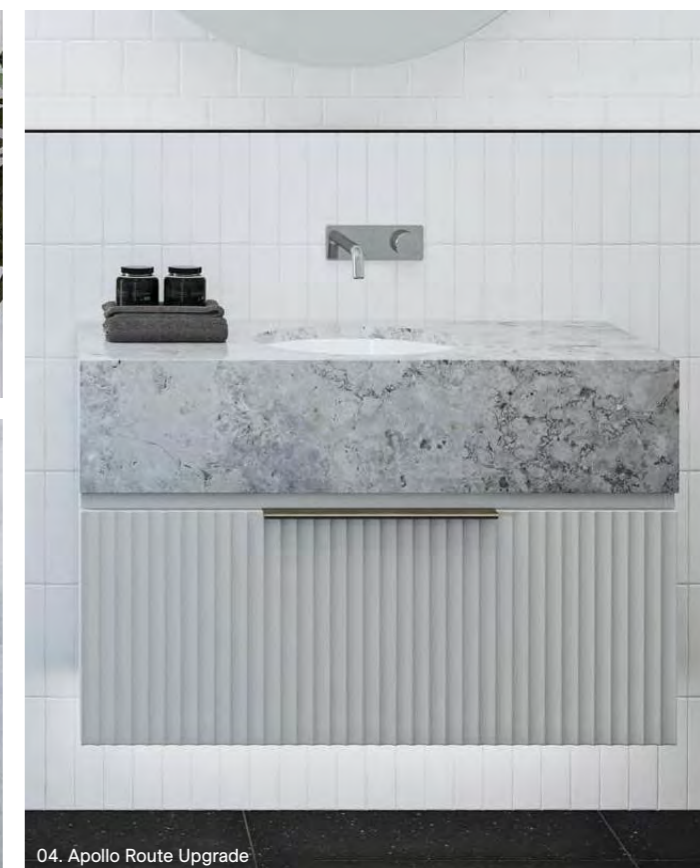

[01.] Kingsley Vanity 1500mm | KIN-V-1500-C-FRA-W | $3,568 Calm Oak Cabinet with Sandora Freedom SilkSurface Top and White Matt Oval Flute Ceramic Basin | Shown with Basin Colour Upgrade | UPG-OPT-BASCOLOUR | ADD $152 **[02.] Kingsley Vanity 750mm** | KIN-V-750-C-STD-W | $1,263 Boston Oak Cabinet with Stadium Mineral Composite Top **[03.] Kingsley Vanity 1200mm** | KIN-V-1200-C-SSA-W | $2,391 Classic Oak Cabinet with Luminice SilkSurface Top and White Gloss Allure Arrow Ceramic Basin **[04.] Kingsley Vanity 900mm** | KIN-V-900-C-BXU-W | $2,655 Light Grey Satin Cabinet with Grigio Stone SilkSurface Box Top and White Gloss Allure Under Counter Ceramic Basin | Shown with Apollo Route Cabinet Front Upgrade | ROU-OPT-APOLLO | ADD $186 | Shown with Under Cabinet Vanity Lighting | LED-L-UNDERCAB-V | ADD $413 **Please refer to pricelist pages for all available options.**

*Selected sizes. See page 232 for Vanity Top Collection.