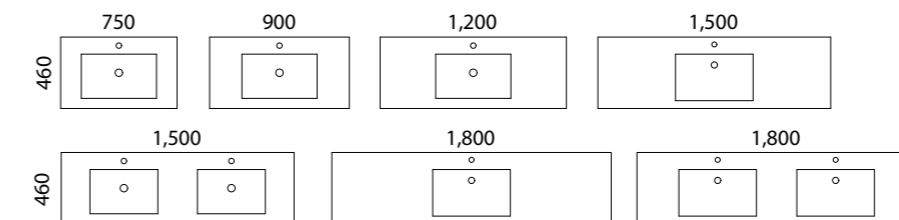

03. Dockland Painted Route

04. Apollo Woodgrain Route

[01.] Emmett Vanity 1200mm | EMM-V-1200-C-SSA-W | $3,033 Prime Oak Cabinet with Organica SilkSurface Top and White Gloss Myrtle Ceramic Basin **[02.] Emmett Vanity 1500mm** | EMM-V-1500-D-SSA-W | $4,157 White Satin Cabinet with Calcutta Snow SilkSurface Top and White Gloss Allure Ceramic Basins **[03.] Emmett Vanity 750mm** | EMM-V-750-C-SSA-F | $2,779 Olive Satin Cabinet with Stratiss Nuovo SilkSurface Top and Brushed Nickel Luxe Stainless Steel Basin | Shown with Basin Colour Upgrade | UPG-OPT-STAINLESS | ADD $374 **[04.] Emmett Vanity 900mm** | EMM-V-900-C-SSA-F | $3,193 Tassie Oak Cabinet with Lustra Silk SilkSurface Top and White Matt Enchant Ceramic Basin | Shown with Basin Colour Upgrade | UPG-OPT-BASCOLOUR | ADD $152 **Please refer to pricelist pages for all available options.**