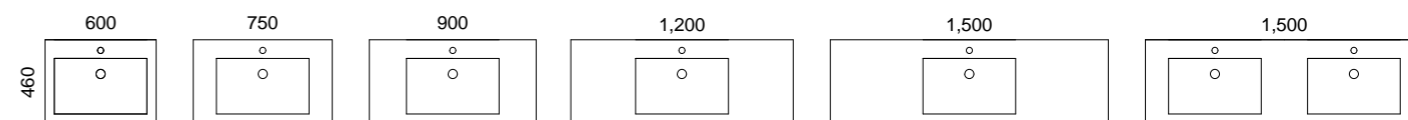

[01.] Ainsworth Vanity 1500mm | AIN-V-1500-D-SSA-W | $4,436 White Satin Cabinet with Sandora SilkSurface Top and White Gloss Corrida Inset Mineral Composite Basins | Shown with Mineral Composite Basin Upgrade | UPG-OPT-BASCOLOUR | ADD $152 per basin | Shown with Apollo Route Cabinet Front Upgrade | ROU-OPT-APOLLO | ADD $186 per drawer | Shown with Under Cabinet Vanity Lighting | LED-L-UNDERCAB-V | ADD $413 **[02.] Ainsworth Vanity 750mm** | AIN-V-750-C-SSA-W | $2,917 Light Grey Satin Cabinet with Grigio Stone SilkSurface Top and Black Matt Feather Ceramic Basin | Shown with Basin Colour Upgrade | UPG-OPT-BASCOLOUR | ADD $152 **[03.] Ainsworth Vanity 1500mm** | AIN-V-1500-D-SSA-W | $4,436 Tassie Oak Cabinet with Arctic White SilkSurface Top and White Gloss Myrtle Ceramic Basins **[04.] Ainsworth Vanity 1200mm** | AIN-V-1200-C-SSA-W | $3,525 Florentine Walnut Cabinet with Lapis Salt SilkSurface Top and White Gloss Addison Inset Ceramic Basin **Please refer to pricelist pages for all available options.**