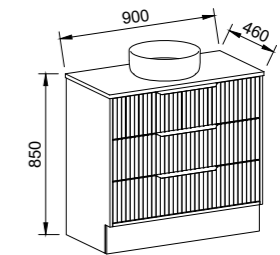

CABINET WITH	SKU	RRP
20mm SilkSurface Top with White Gloss Above Counter Ceramic Basin	EMM-V-900-C-SSA-F	$3,193
No Top	EMM-VCO-900-C-X-F	$2,447

Floor Standing