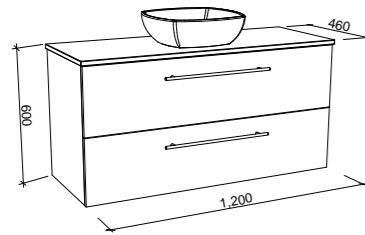

OXBOW 1200mm

Wall Hung

CABINET WITH	SKU	RRP
20mm SilkSurface Top with White Gloss Above Counter Ceramic Basin	OXB-V-1200-C-SSA-W	$3,239
20mm SilkSurface Top with White Gloss Under Counter Ceramic Basin	OXB-V-1200-C-SSU-W	$3,239
No Top	OXB-VCO-1200-C-X-W	$1,957

Floor Standing