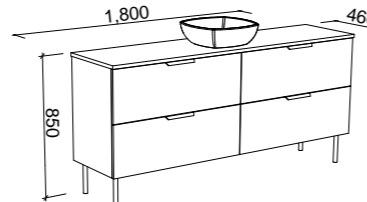

On Legs

CABINET WITH	SKU	RRP
20mm SilkSurface Top with White Gloss Above Counter Ceramic Basin	SHC-V-1800-C-SSA-W	$5,146
20mm SilkSurface Top with White Gloss Under Counter Ceramic Basin	SHC-V-1800-C-SSU-W	$5,146
No Top	SHC-VCO-1800-C-X-W	$3,562

CABINET WITH	SKU	RRP
20mm SilkSurface Top with White Gloss Above Counter Ceramic Basin	SHC-V-1800-C-SSA-L	$5,247
20mm SilkSurface Top with White Gloss Under Counter Ceramic Basin	SHC-V-1800-C-SSU-L	$5,247
No Top	SHC-VCO-1800-C-X-L	$3,947