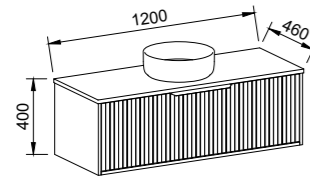

ELWOOD 1200mm

Wall Hung

CABINET WITH	SKU	RRP
20mm SilkSurface Top with White Gloss Above Counter Ceramic Basin	ELW-V-1200-C-SSA-W	$2,652
20mm SilkSurface Top with White Gloss Under Counter Ceramic Basin	ELW-V-1200-C-SSU-W	$2,810
No Top	ELW-VCO-1200-C-X-W	$1,322

Floor Standing