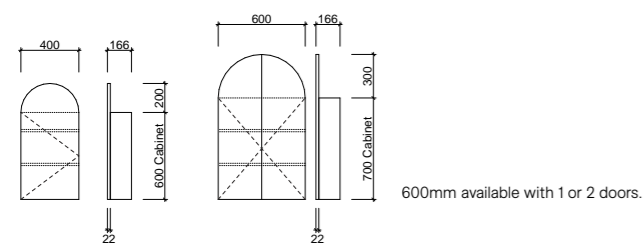

Church Shaving Cabinet

Enhance the look and functionality of your bathroom with the Church shaver. Its curved top will add a touch of elegance and softness to your space, while the integrated storage keeps your bathroom essentials neatly arranged and within easy reach.

- Upgrade to Platinum option with Luxe Graphite interior and glass internal shelves to match Platinum vanities
- Optional under cabinet lighting available (additional charges apply)
- Semi-recessed option available on request

[01.] Church Shaving Cabinet 400mm | CHU-SC-400-S-G | $1,009 each Classic Oak Cabinet **[02.] Church Shaving Cabinet 600mm** | CHU-SC-600-D-G | $1,102 each White Satin Cabinet **[03.] Church Shaving Cabinet 600mm** | CHU-SC-600-S-G | $1,102 Olive Satin Cabinet shown with door open **Please refer to pricelist pages for all available options.**

Denver Shaving Cabinet

With a vast range of sizes and exposed side panels, the Denver shaver is great for wall-to-wall fitting. Add extra practicality and style to your shaver by adding under cabinet or side lighting (additional charges apply).

- Upgrade to Platinum option with Luxe Graphite interior and glass internal shelves to match Platinum vanities
- Semi-recessed option available on request
- Fully reversible (unless ordered with upgrades)