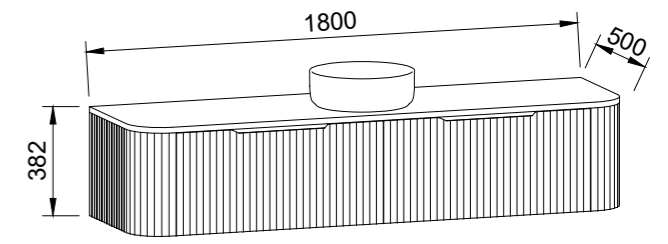

SANTOS 1800mm CENTRE BOWL

Wall Hung

CABINET WITH	SKU	RRP
20mm SilkSurface Top with White Gloss Above Counter Ceramic Basin	SAN-V-1800-C-SSA-W	$3,940
No Top	SAN-VCO-1800-C-X-W	$3,039