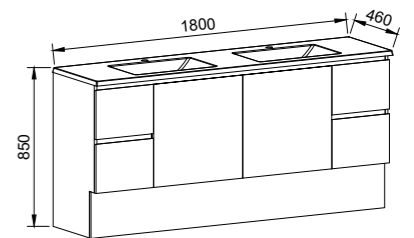

CABINET WITH	SKU	RRP
Regal Mineral Composite Top	CAR-V-1800-D-REG-F	$4,307
Grand Mineral Composite Top	CAR-V-1800-D-GND-F	$4,739
No Top	CAR-VCO-1800-D-X-F	$2,538