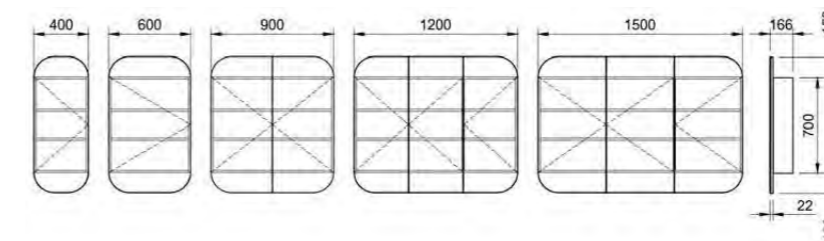

[01.] Jazz Arch Shaving Cabinet 1500mm | JZA-SC-1500-3-G | $1,746 White Satin Cabinet shown with doors open | Shown with Magnifying Mirror Upgrade | UPG-OPT-MAGM | ADD $105 **[02.] Jazz Arch Shaving Cabinet 400mm** | JZA-SC-400-S-G | $956 each Planked Urban Oak Cabinet **[03.] Jazz Arch Shaving Cabinet 900mm** | JZA-SC-900-D-G | $1,215 Light Grey Satin Cabinet **Please refer to pricelist pages for all available options.**