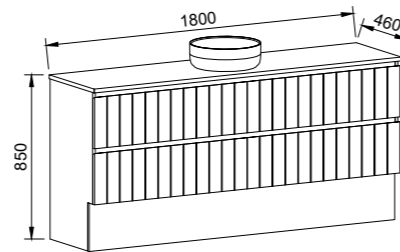

CABINET WITH	SKU	RRP
20mm SilkSurface Top with White Gloss Above Counter Ceramic Basin	HEN-V-1800-C-SSA-F	$5,262
20mm SilkSurface Top with White Gloss Under Counter Ceramic Basin	HEN-V-1800-C-SSU-F	$5,262
No Top	HEN-VCO-1800-C-X-F	$3,477

Floor Standing