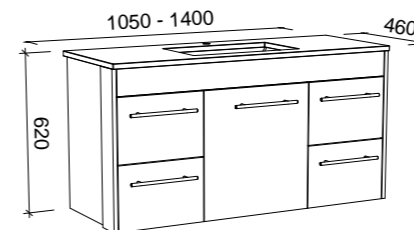

WALL TO WALL 1051mm - 1400mm (Nominate the exact size you require when ordering)

Wall Hung

CABINET WITH	SKU	RRP
20mm SilkSurface Top with White Gloss Above Counter Ceramic Basin	WTW-V-1400-C-SSA-W	$3,853
20mm SilkSurface Top with White Gloss Under Counter Ceramic Basin	WTW-V-1400-C-SSU-W	$3,853
No Top	WTW-VCO-1400-C-X-W	$2,357

Floor Standing