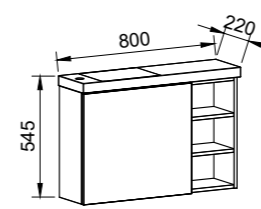

EADIE 800mm

Wall Hung

CABINET WITH	SKU	RRP
Nano Dolomite Top Left-hand Offset	EAD-V-800-L-NAN-W	$912
No Top Left-hand Offset	EAD-VCO-800-L-X-W	$485

Floor Standing