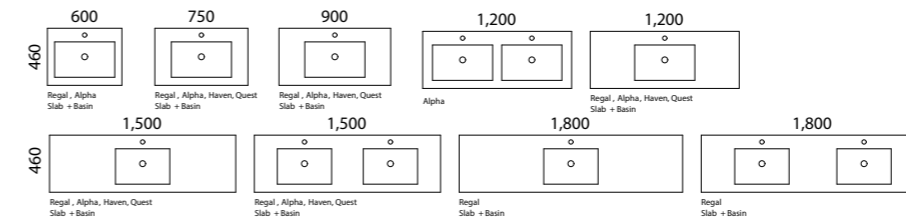

Available in wall hung and floor standing.

- Top options include:
 - 20mm integrated tops - Alpha*, Regal or Haven*
 - 20mm SilkSurface slab top with above or under counter basin/s

02.

03.

04.

[01.] Kansas Vanity 1500mm | KAN-V-1500-D-SSU-W | \$4,207 Classic Oak Cabinet with Topaz SilkSurface Top and White Gloss Bodhi Under Counter Mineral Composite Basins | Shown with Mineral Composite Basin Upgrade | UPG-OPT-BASCOLOUR | ADD \$152 per basin | Shown with Under Cabinet Vanity Lighting | LED-L-UNDERCAB-V | ADD \$413 **[02.] Kansas Vanity 1200mm** | KAN-V-1200-C-SSA-W | \$3,059 Coastal Oak Cabinet with Grigio Stone SilkSurface Top and White Gloss Elite Ceramic Basin | Shown with Under Cabinet Lighting | LED-L-UNDERCAB-V | ADD \$413 **[03.] Kansas Vanity 900mm** | KAN-V-900-C-SSA-F | \$2,996 Light Pistachio Satin Cabinet with Arctic White SilkSurface Top and White Matt Allure Flute Ceramic Basin | Shown with Basin Colour Upgrade | UPG-OPT-BASCOLOUR | ADD \$152 **[04.] Kansas Vanity 750mm** | KAN-V-750-C-SSA-W | \$2,139 Planked Urban Oak Cabinet with Calcutta Snow SilkSurface Top and White Gloss Corrida Inset Mineral Composite Basin | Shown with Mineral Composite Basin Upgrade | UPG-OPT-BASCOLOUR | ADD \$152 **Please refer to pricelist pages for all available options.**