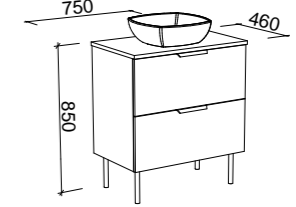

CABINET WITH	SKU	RRP
20mm SilkSurface Top with White Gloss Above Counter Ceramic Basin	SHC-V-750-C-SSA-L	$3,052
20mm SilkSurface Top with White Gloss Under Counter Ceramic Basin	SHC-V-750-C-SSU-L	$3,052
No Top	SHC-VCO-750-C-X-L	$2,011