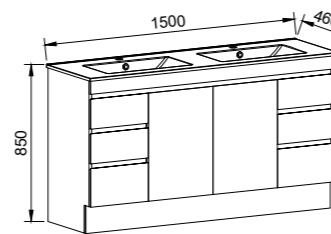

CABINET WITH	SKU	RRP
Alpha Ceramic Top	IND-V-1500-D-APH-F	$3,736
No Top	IND-VCO-1500-D-X-F	$2,172

Floor Standing