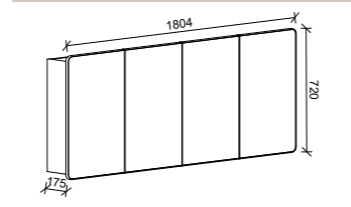

SKU	RRP
SHC-SC-900-D-G	\$1,348

1200mm

SKU	RRP
SHC-SC-1200-3-G	\$1,546

1500mm

SKU	RRP
SHC-SC-1500-3-G	\$1,815

1800mm

SKU	RRP
SHC-SC-1800-4-G	\$2,187

NOTE: -P denotes Platinum range. These shaving cabinets include 'Luxe Graphite' interiors to match Platinum vanities and glass interior shelves as standard. -G denotes standard cabinets and include white interiors. Lighting and powerpoints are not included in shaving cabinet pricing. All mirrors are copper free. Depth on Gold cabinets can be adjusted to a minimum of 120mm for no price change. Refer to pages 222 - 244 for options and pricing. *Please specify hinge side when ordering. †Back of shelf will match side colour unless specified otherwise. **Victoria route standard unless specified otherwise.