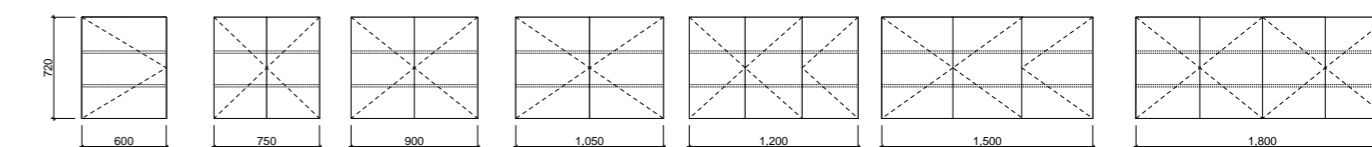

All cabinets 166mm deep. 1500mm available with 3 or 4 doors.

[01.] Tennessee Shaving Cabinet 1200mm | TEN-SC-1500-4-G | $1,266 Grey Beige Satin Cabinet | Shown with Under Shaving Cabinet Lighting | LED-L-UNDERCAB-S-R | ADD $413 **[02.] Tennessee Shaving Cabinet 1200mm** | TEN-SC-1200-3-G | $1,136 Dark Grey Satin Cabinet | Shown with Under Shaving Cabinet Lighting | LED-L-UNDERCAB-S-R | ADD $413 **[03.] Tennessee Shaving Cabinet 1200mm** | TEN-SC-1200-3-G | $1,136 Light Pistachio Satin Cabinet shown with doors open | Shown with Magnifying Mirror Upgrade | UPG-OPT-MAGM | ADD $105 | Shown with Panoramic Hinging Upgrade | UPG-OPT-PANORAMIC | ADD $153 | Shown with Filler Panel on Right | PNL-OPT-S-FIL-R | ADD $71 **Please refer to pricelist pages for all available options.**