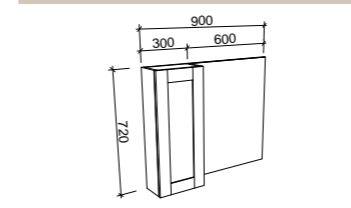

VICTORIA**

900mm Offset

SKU	RRP
VIC-SC-900-L-G	$1,183
VIC-SC-900-L-P	$1,220