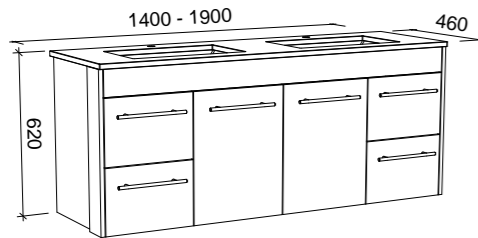

CABINET WITH	SKU	RRP
20mm SilkSurface Top with White Gloss Above Counter Ceramic Basin	WTW-V-1900-C-SSA-W	$4,539
20mm SilkSurface Top with White Gloss Under Counter Ceramic Basin	WTW-V-1900-C-SSU-W	$4,539
No Top	WTW-VCO-1900-C-X-W	$2,683

CABINET WITH	SKU	RRP
20mm SilkSurface Top with White Gloss Above Counter Ceramic Basin	WTW-V-1900-C-SSA-F	$5,021
20mm SilkSurface Top with White Gloss Under Counter Ceramic Basin	WTW-V-1900-C-SSU-F	$5,021
No Top	WTW-VCO-1900-C-X-F	$3,168

WALL TO WALL 1401mm - 1900mm DOUBLE BOWL (Nominate the exact size you require when ordering)

Wall Hung