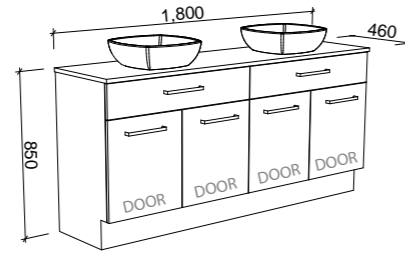

CABINET WITH	SKU	RRP
20mm SilkSurface Top with White Gloss Above Counter Ceramic Basins	TAY-V-1800-D-SSA-F	$4,264
No Top	TAY-VCO-1800-D-X-F	$2,035

On Legs