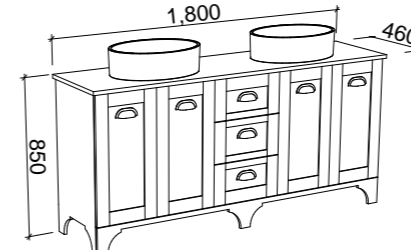

WINDSOR 1800mm DOUBLE BOWL

Floor Standing

CABINET WITH	SKU	RRP
20mm SilkSurface Top with White Gloss Above Counter Ceramic Basins	WIN-V-1800-D-SSA-F	$4,574
20mm SilkSurface Top with White Gloss Under Counter Ceramic Basins	WIN-V-1800-D-SSU-F	$4,574
60mm SilkSurface Freedom Top with White Gloss Above Counter Ceramic Basins	WIN-V-1800-D-FRA-F	$5,110
60mm SilkSurface Freedom Top with White Gloss Under Counter Ceramic Basins	WIN-V-1800-D-FRU-F	$5,110
No Top	WIN-VCO-1800-D-X-F	$4,167