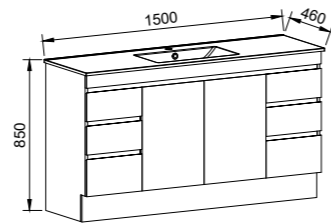

CABINET WITH	SKU	RRP
Alpha Ceramic Top	IND-V-1500-C-APH-F	$3,589
No Top	IND-VCO-1500-C-X-F	$2,172

Floor Standing