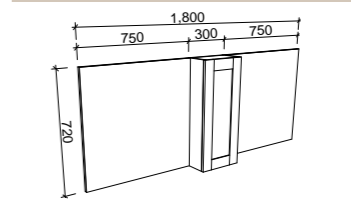

1800mm Double

SKU	RRP
VIC-SC-1800-D-G	$1,646
VIC-SC-1800-D-P	$1,686

See page 98 for route options available on the Victoria Shaver.

PRICELIST