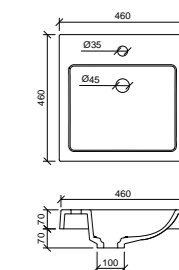

Cove Grand Inset

With tap landing. 40mm waste.

WG COV-BS-460-WG-U | $385

If you are purchasing a vanity that includes a slab top and ceramic basin	SKU	RRP
Choose any White Gloss (WG) Ceramic basin		Included in Package Price
Upgrade to a White Matt, Black Matt or Coloured Ceramic basin, or Mineral Composite basin (per basin)	UPG-OPT-BASCOLOUR	$152
Upgrade to a Stainless Steel Basin (per basin)	UPG-OPT-STAINLESS	$374
Supplying your own counter basin? Reduce price by $130 per basin		

WG - White Gloss | WM - White Matt | BKM - Black Matt | ANT - Anthracite | GM - Grey Matt | LGM - Light Grey Matt | PM - Pink Matt | BG - Brushed Gold | BN - Brushed Nickel