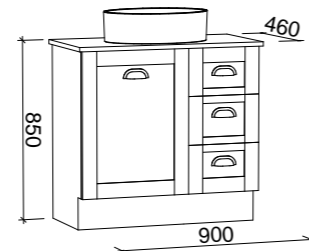

Victoria

G GOLD INCLUSIONS

VICTORIA 900mm

Wall Hung

Floor Standing

CABINET WITH	SKU	RRP
Alpha Ceramic Top	VIC-V-900-C-APH-W	\$2,305
20mm SilkSurface Top with White Gloss Above Counter Ceramic Basin	VIC-V-900-C-SSA-W	\$2,505
20mm SilkSurface Top with White Gloss Under Counter Ceramic Basin Left-hand Offset	VIC-V-900-L-SSU-W	\$2,505
60mm SilkSurface Freedom Top with White Gloss Above Counter Ceramic Basin	VIC-V-900-C-FRA-W	\$2,737
60mm SilkSurface Freedom Top with White Gloss Under Counter Ceramic Basin	VIC-V-900-C-FRU-W	\$2,737
No Top	VIC-VCO-900-C-X-W	\$2,064