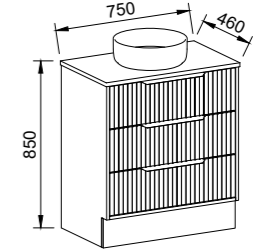

CABINET WITH	SKU	RRP
20mm SilkSurface Top with White Gloss Above Counter Ceramic Basin	EMM-V-750-C-SSA-F	$2,779
No Top	EMM-VCO-750-C-X-F	$2,130

Floor Standing