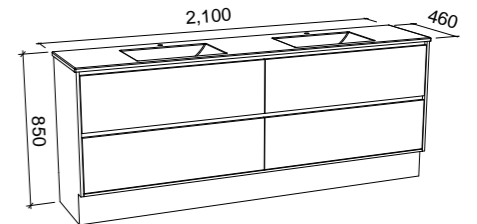

CABINET WITH	SKU	RRP
Regal Mineral Composite Top	GRA-V-2100-D-REG-F	$5,649
20mm SilkSurface Top with White Gloss Above Counter Ceramic Basins	GRA-V-2100-D-SSA-F	$5,150
20mm SilkSurface Top with White Gloss Under Counter Ceramic Basins	GRA-V-2100-D-SSU-F	$5,150
No Top	GRA-VCO-2100-D-X-F	$2,993