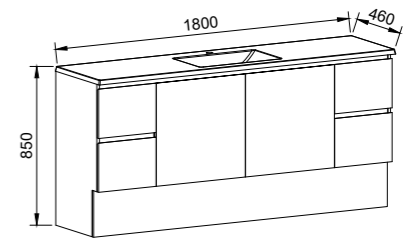

CABINET WITH	SKU	RRP
Regal Mineral Composite Top	CAR-V-1800-C-REG-F	$4,076
Grand Mineral Composite Top	CAR-V-1800-C-GND-F	$4,433
No Top	CAR-VCO-1800-C-X-F	$2,538

Floor Standing