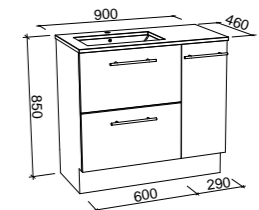

CABINET WITH	SKU	RRP
20mm SilkSurface Top with White Gloss Above Counter Ceramic Basin Left-hand Offset	MAR-V-900-L-SSA-F	$2,861
20mm SilkSurface Top with White Gloss Under Counter Ceramic Basin Left-hand Offset	MAR-V-900-L-SSU-F	$2,861
No Top Left-hand Offset	MAR-VCO-900-L-X-F	$1,712