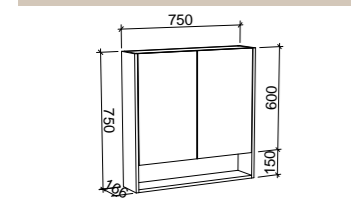

750mm

SKU	RRP
SAN-SC-750-D-G	$983
SAN-SC-750-D-P	$1,109