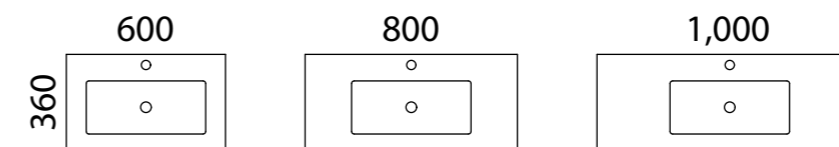

02.

[01.] Florida Ensuite Vanity 800mm | FLOE-V-800-C-URB-L | $1,455 Prime Oak Cabinet with Urban Ceramic Top [02.] Florida Ensuite Vanity 600mm | FLOE-V-600-C-URB-W | $886 Navy Blue Satin Cabinet with Urban Ceramic Top | Shown with Under Cabinet Vanity Lighting | LED-L-UNDERCAB-V | ADD $413 Please refer to pricelist pages for all available options.