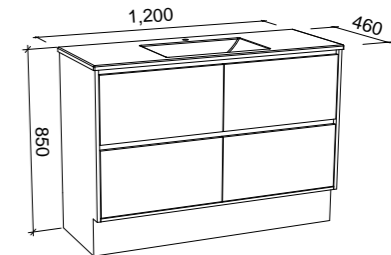

CABINET WITH	SKU	RRP
Alpha Ceramic Top	GRA-V-1200-C-APH-F	$3,100
Regal Mineral Composite Top	GRA-V-1200-C-REG-F	$3,100
Haven Matt Dolomite Top	GRA-V-1200-C-HVN-F	$3,100
20mm SilkSurface Top with White Gloss Above Counter Ceramic Basin	GRA-V-1200-C-SSA-F	$3,683
20mm SilkSurface Top with White Gloss Under Counter Ceramic Basin	GRA-V-1200-C-SSU-F	$3,683
No Top	GRA-VCO-1200-C-X-F	$2,392