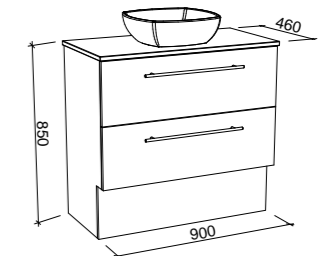

Floor Standing