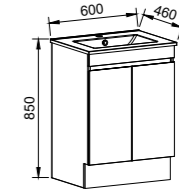

NOTE: Only handles shorter than 250mm are available on the Indiana.

Floor Standing

CABINET WITH	SKU	RRP
Alpha Ceramic Top	IND-V-600-C-APH-F	\$1,071
No Top	IND-VCO-600-C-X-F	\$898

Floor Standing

CABINET WITH	SKU	RRP
Alpha Ceramic Top	IND-V-750-C-APH-F	\$1,355
No Top	IND-VCO-750-C-X-F	\$1,191