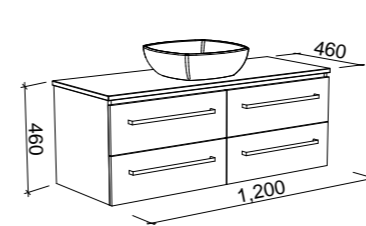

ASHTON 1200mm

Wall Hung

CABINET WITH	SKU	RRP
20mm SilkSurface Top with White Gloss Above Counter Ceramic Basin	ASH-V-1200-C-SSA-W	$3,955
No Top	ASH-VCO-1200-C-X-W	$2,069

Floor Standing