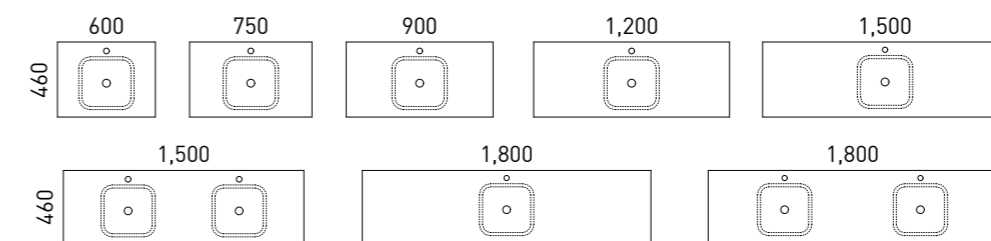

Available in wall hung or floor standing.

- Top options include:
 - 18mm laminated top with above counter basin/s
- Cabinet options include:
 - Woodgrain only

[01.] Delaware Vanity 1200mm | DEL-V-1200-C-LMA-W | \$2,208 Planked Urban Oak Cabinet with Laminate Top and White Gloss Allure Flute Ceramic Basin **[02.] Delaware Vanity 1500mm** | DEL-V-1500-C-LMA-F | \$3,241 Tassie Oak Cabinet with Laminate Top and White Gloss Enchant Ceramic Basin **[03.] Delaware Vanity 1800mm** | DEL-V-1800-D-LMA-W | \$2,968 Prime Oak Cabinet with Laminate Top and White Gloss Allure Ceramic Basins **[04.] Delaware Vanity 900mm** | DEL-V-900-C-LMA-W | \$1,653 Perugian Walnut Cabinet with Laminate Top and White Gloss Allure Raked Ceramic Basin **Please refer to pricelist pages for all available options.**