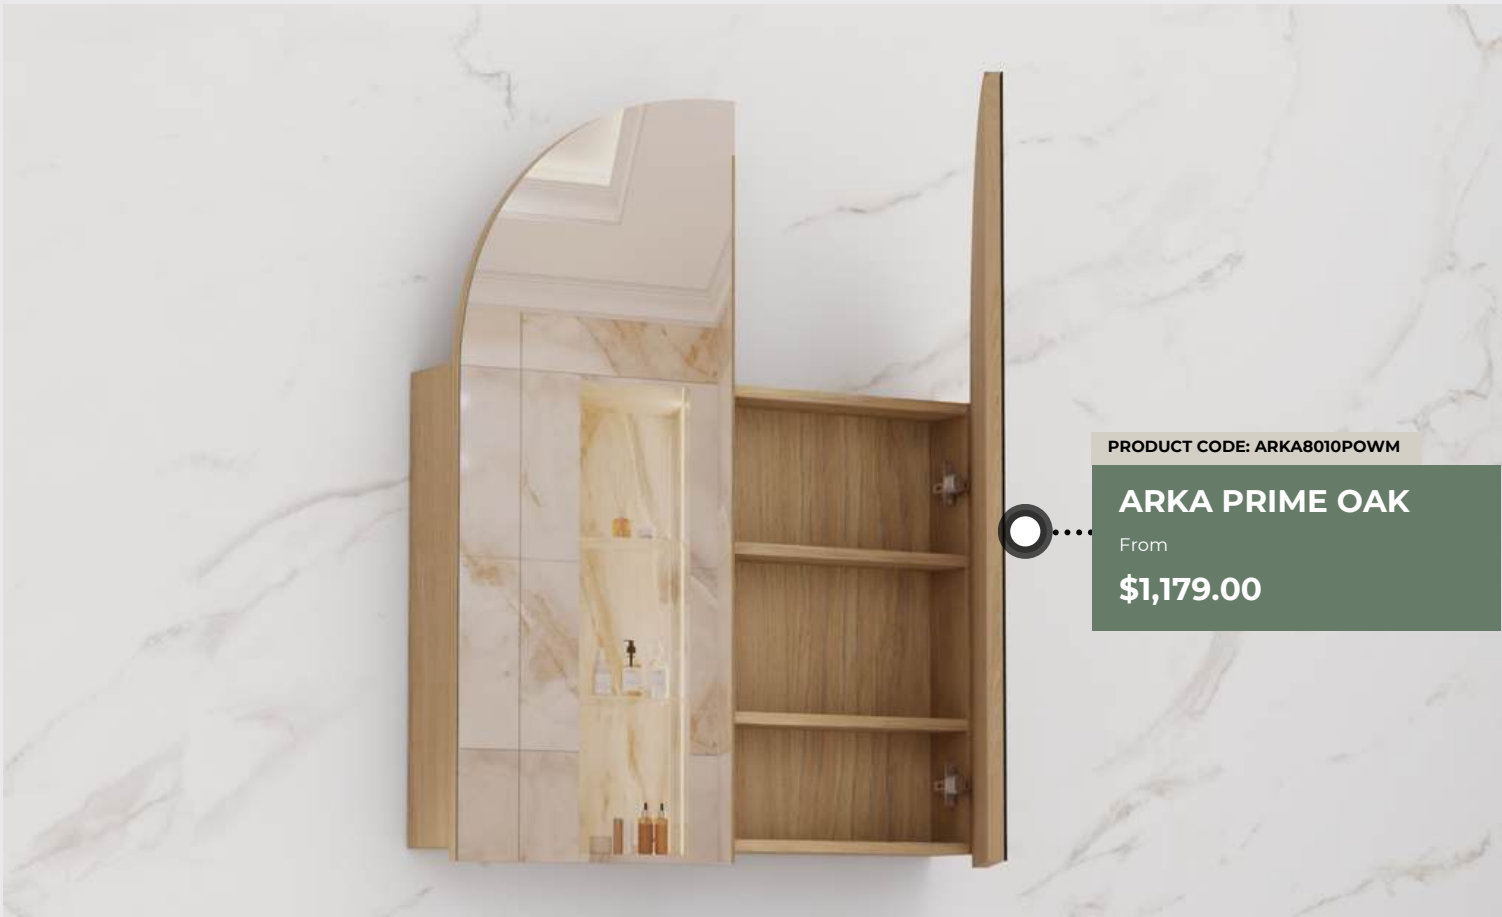

500mm \$1,179.00 | 600mm \$1,279.00 | 800mm \$1,579.00

- Timber Veneer
- Available in Blackbutt, Tasmanian Blackwood, Walnut, American White Oak & Light Oak
- Two height adjustable shelves
- Wall hung

PRODUCT CODE: ARKA8010MW

ARKA MATTE WHITE
From
\$979.00

10 YEARS WARRANTY

- Moisture-resistant MDF
- Available in Matte White
- Two height adjustable shelves
- Wall hung

500mm \$979.00 | 600mm \$1,079.00 | 800mm \$1,329.00

PRODUCT CODE: ARKA8010POWM