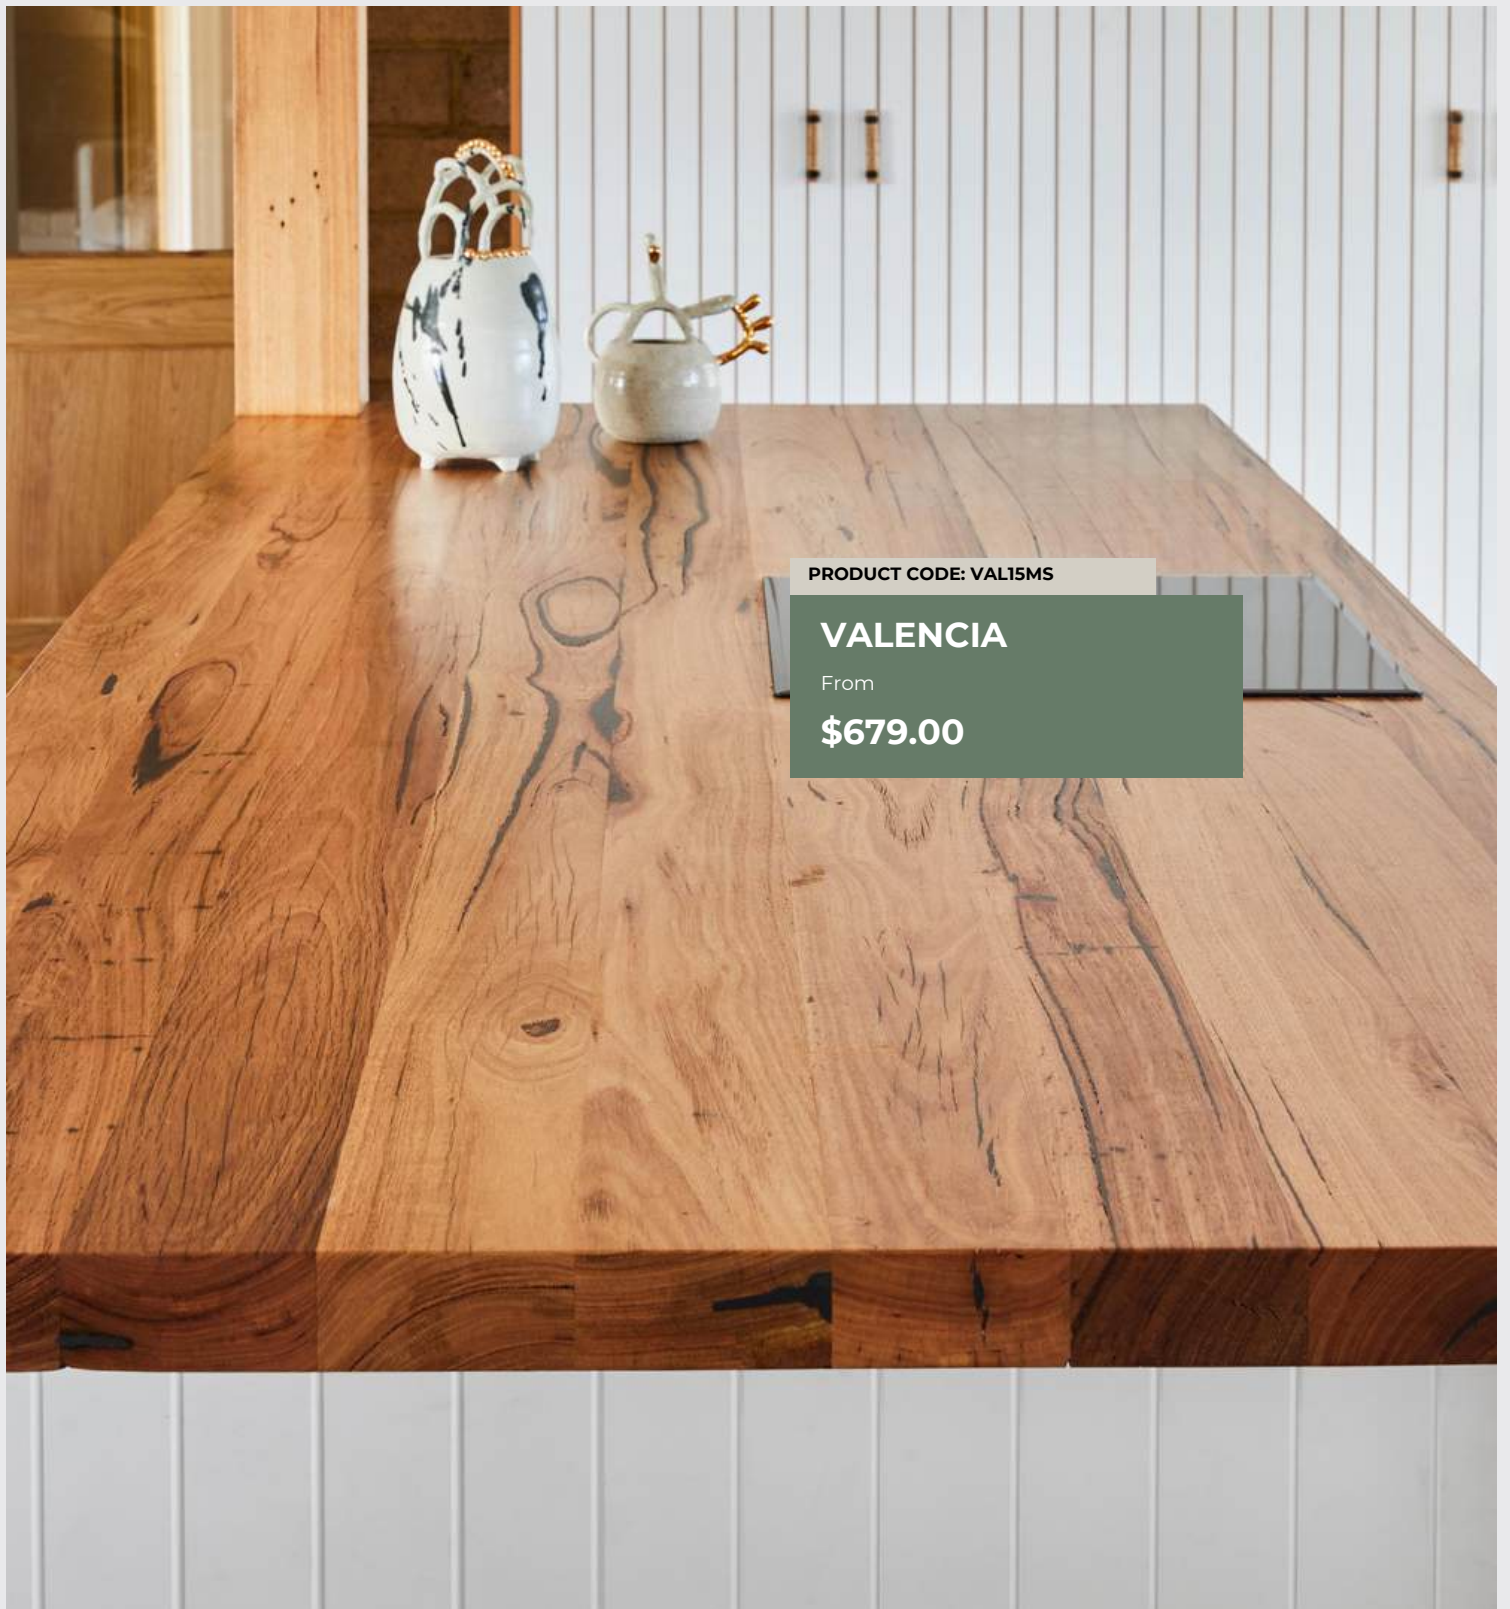

900mm \$979.00

1200mm \$1159.00

1500mm \$1379.00

1800mm \$1579.00

- Crystalline Silica Free
- Blend of grey and white
- Cloud-like pattern
- Thickness 20mm
- Polished

10 YEARS WARRANTY

PRODUCT CODE: VAL15MS