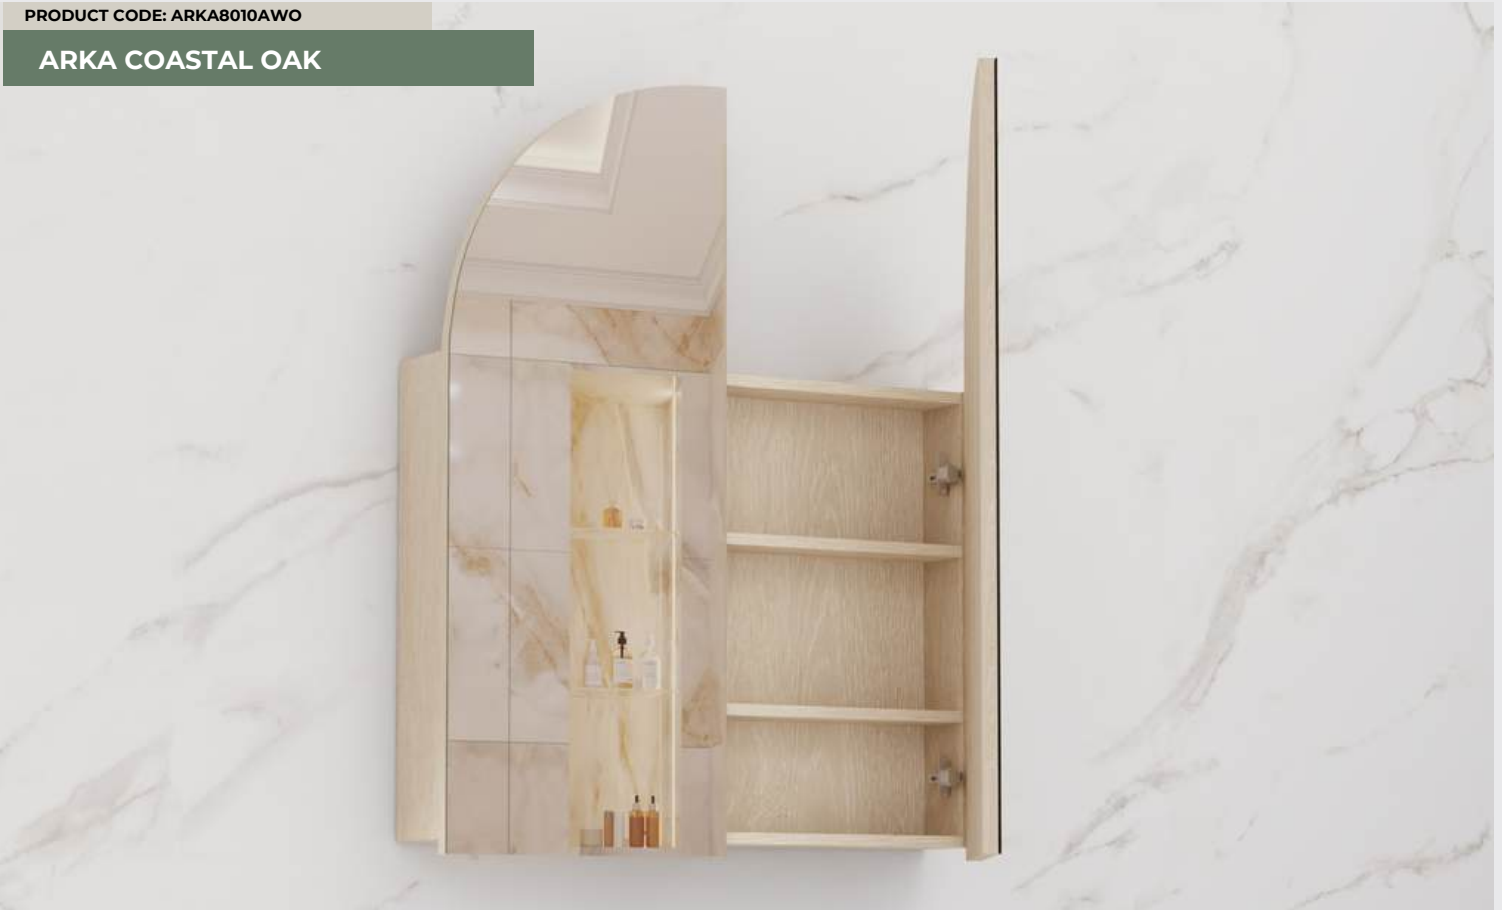

500mm \$1,179.00 | 600mm \$1,279.00 | 800mm \$1,579.00

- Timber Veneer
- Available in Blackbutt, Tasmanian Blackwood, Walnut, American White Oak & Light Oak
- Two height adjustable shelves
- Wall hung

PRODUCT CODE: ARKA8010MW

ARKA MATTE WHITE
From
\$979.00

10 YEARS WARRANTY

- Moisture-resistant MDF
- Available in Matte White
- Two height adjustable shelves
- Wall hung

500mm \$979.00 | 600mm \$1,079.00 | 800mm \$1,329.00

PRODUCT CODE: ARKA8010POWM

ARCA PRIME OAK

From

\$1,179.00

PRODUCT CODE: ARKA8010AWO

ARCA COASTAL OAK

500mm \$1,179.00 | 600mm \$1,279.00 | 800mm \$1,579.00

- Moisture-resistant MDF
- Available in Prime Oak and Coastal Oak
- Two height adjustable shelves
- Wall hung