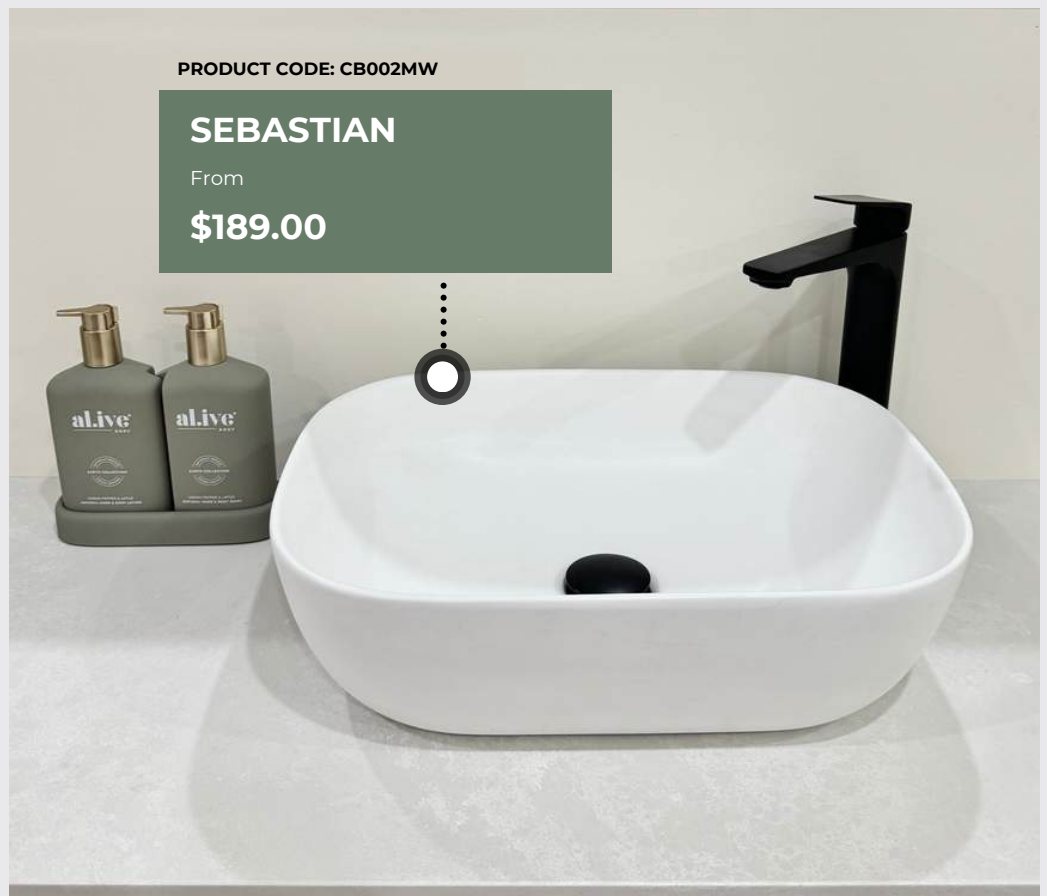

PRODUCT CODE: SOL5035MWSS

SOL
\$549.00

- Premium solid surface
- Above counter basin
- Matte white finish
- No overflow

SOL5035MWSS \$549.00

PRODUCT CODE: PLA5838MWSS

PLATI
\$549.00

PRODUCT CODE: ROS330MWSS

ROSA
From
\$479.00

- Premium solid surface
- Above counter basin
- Matte white finish
- No overflow

PLA5838MWSS \$549.00

ROS330MWSS \$479.00

ROS390MWSS \$549.00

- Premium solid surface
- Above counter basin
- Matte white finish
- No overflow

NIC4534MWSS \$549.00

10 YEARS WARRANTY

PRODUCT CODE: NIC4534MWSS

NICOLA
\$549.00

PRODUCT CODE: CB002MW

SEBASTIAN

From

\$189.00