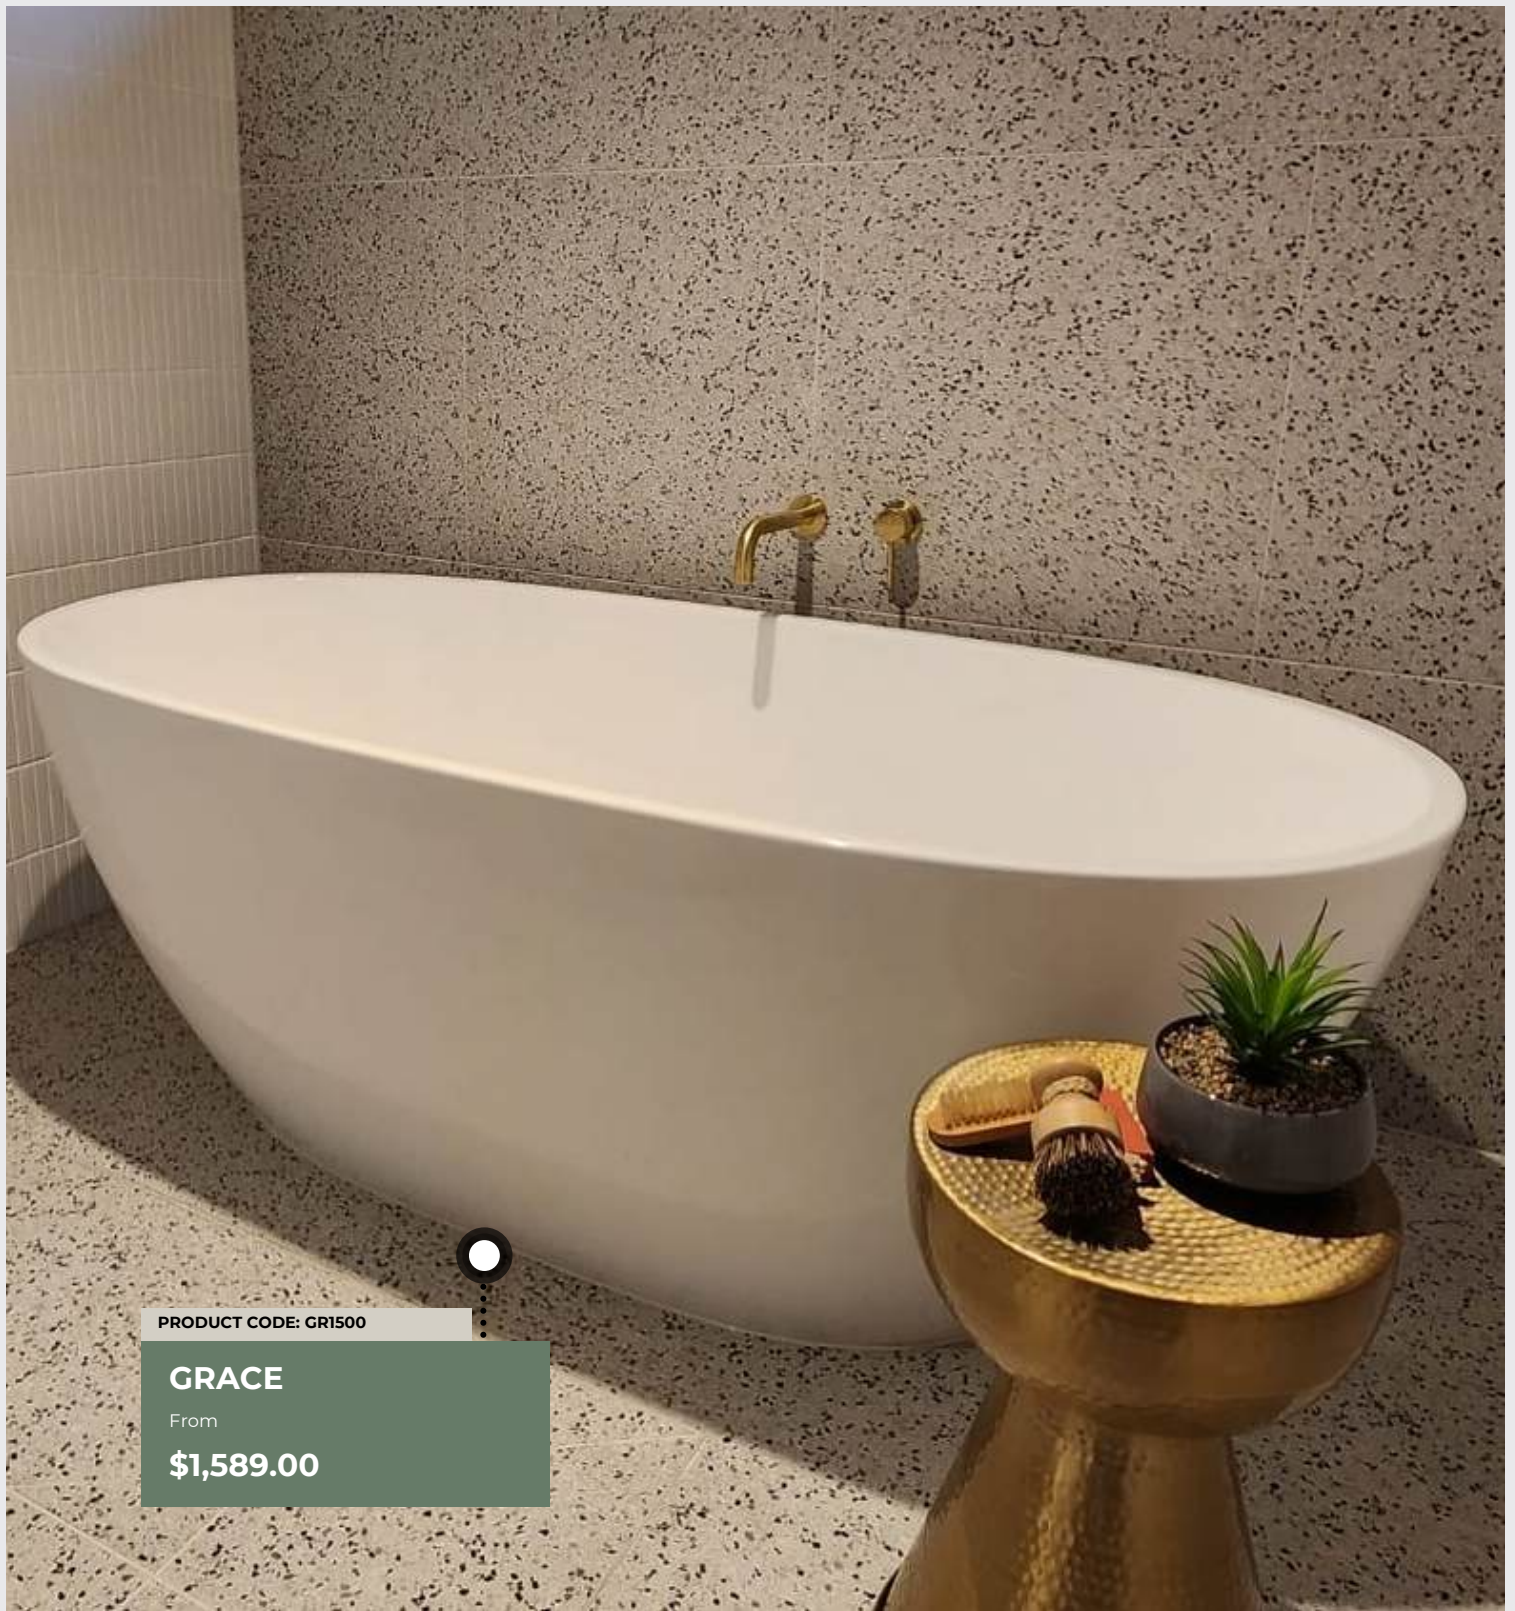

BATHS

BEAUTIFUL BATHS, BUILT FOR EVERYDAY COMFORT

We provide a variety of stylish baths, including freestanding and back-to-wall options. Made from durable materials, they are easy to maintain and come with practical features. Our overflow-free designs offer a clean, spacious look for all bathrooms.

PRODUCT CODE: MAYA1700MWSS

MAYA
\$4,779.00

- Premium solid surface
- Freestanding bathtub
- Matte white finish
- No overflow

1700mm \$4,779.00

PRODUCT CODE: EVIE1680MWSS

EVIE

\$4,779.00

- Premium solid surface
- Freestanding bathtub
- Matte white finish
- No overflow

1680mm \$4,779.00

10 YEARS WARRANTY

PRODUCT CODE: GR1500

GRACE

From

\$1,589.00

1500mm \$1,589.00 | 1700mm \$1,789.00

- Premium Lucite sanitary grade acrylic
- Freestanding bathtub
- Gloss white finish
- In built steel frame with adjustable legs
- No overflow

PRODUCT CODE: ZO1500L

ZOE

From

\$1,589.00

- Premium Lucite sanitary grade acrylic
- Corner bathtub
- Gloss white finish
- Left and right orientation
- No overflow

1500mm \$1,589.00 | 1700mm \$1,789.00

PRODUCT CODE: AM1500