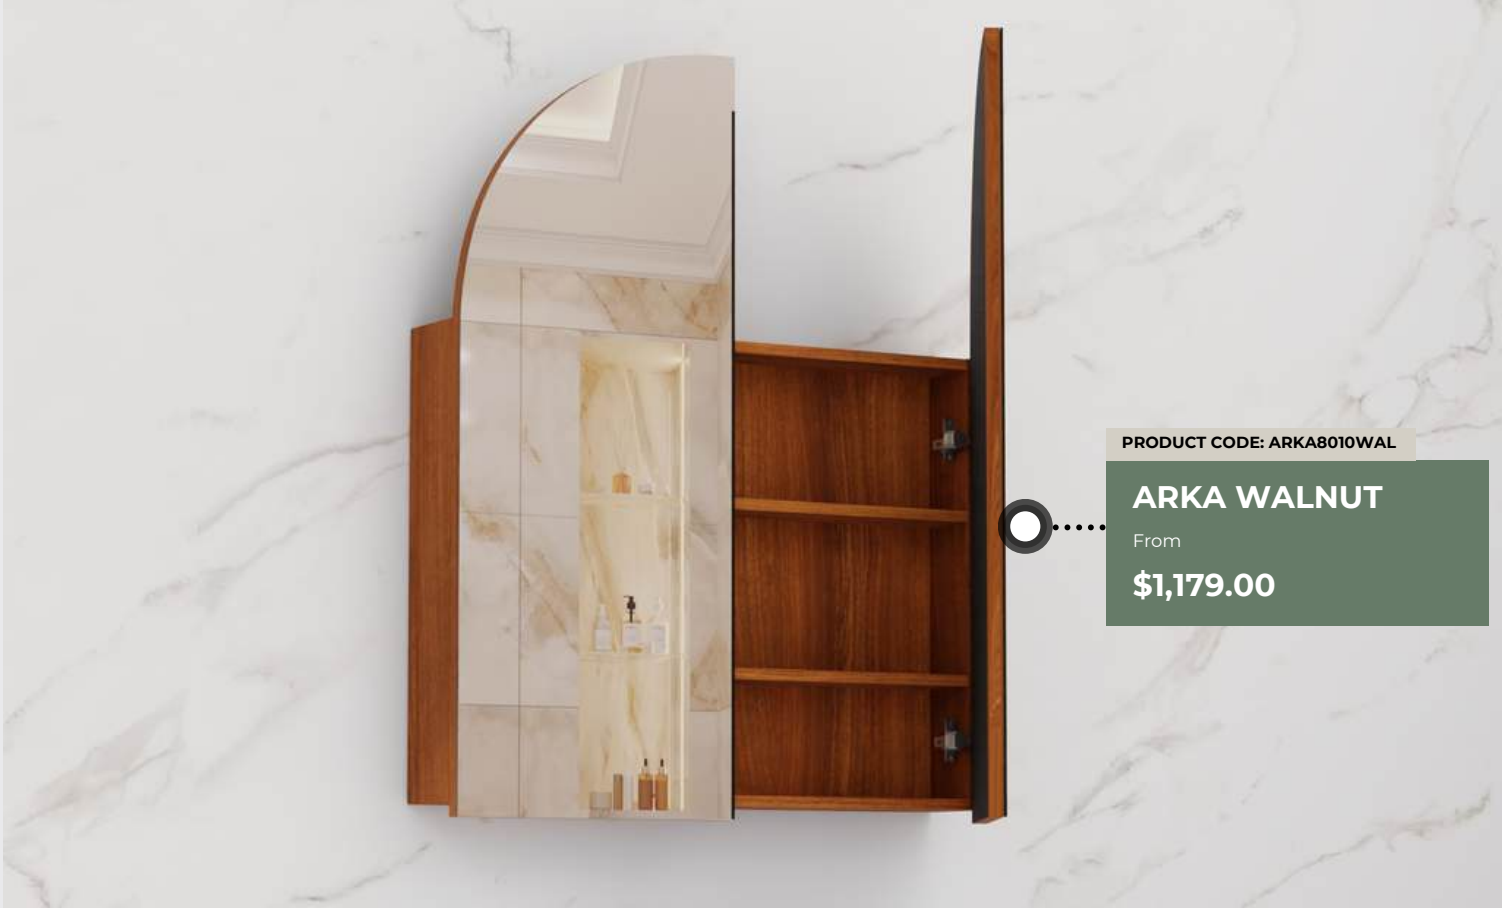

1800mm \$1,379.00

- Solid Timber
- Available in Messmate and Vic Ash
- Thickness 32mm

10 YEARS WARRANTY

SHAVING CABINETS

SIMPLE, STYLISH, AND BUILT TO LAST

We offer beautifully designed shaving cabinets that are both practical and stylish. Our cabinets feature adjustable shelves, clean lines, and built-in mirrors that brighten and open up any bathroom. .

PRODUCT CODE: ARKA8010WAL

ARKA WALNUT

From

\$1,179.00

PRODUCT CODE: ARKA8010AWO

ARKA AMERICAN WHITE OAK

500mm \$1,179.00 | 600mm \$1,279.00 | 800mm \$1,579.00

- Timber Veneer
- Available in Blackbutt, Tasmanian Blackwood, Walnut, American White Oak & Light Oak
- Two height adjustable shelves
- Wall hung