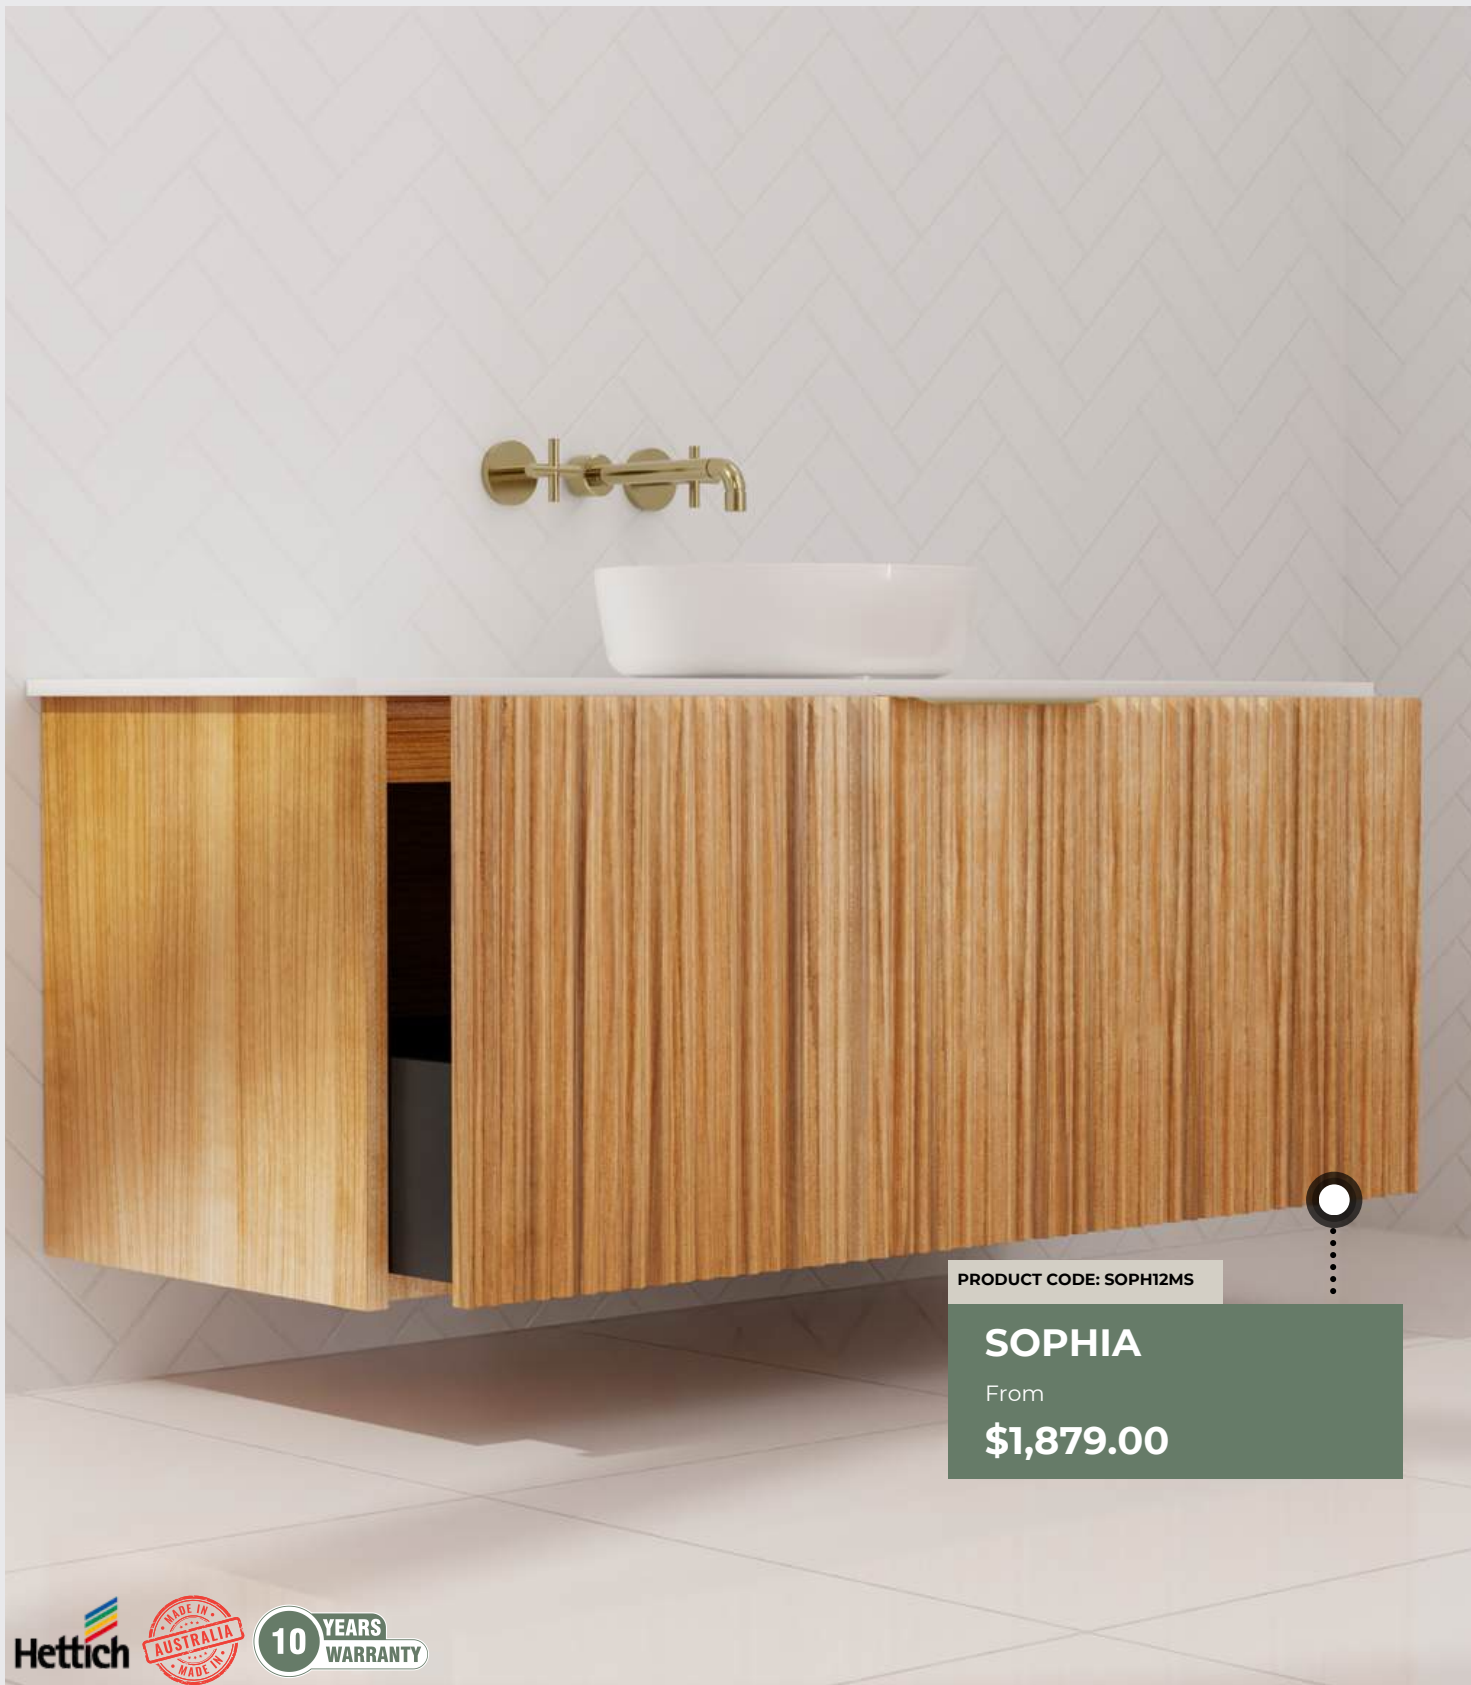

- Solid Timber
- Available in Messmate & Victorian Ash
- Matte Black interiors
- Wall mounted

PRODUCT CODE: AVI15T

AVILA NATURAL TEAK

From

\$1,379.00

600mm	\$1,379.00	750mm	\$1,479.00	900mm	\$1,679.00
1200mm	\$1,849.00	1500mm	\$2,379.00	1800mm	\$2,679.00

PRODUCT CODE: AVI15T-BLONDE

AVILA BLONDE TEAK

From

\$1,429.00

600mm	\$1,429.00	750mm	\$1,589.00	900mm	\$1,689.00
1200mm	\$1,989.00	1500mm	\$2,459.00	1800mm	\$2,759.00

- Solid Timber
- Available in Natural and Blonde Teak
- Matte Black interiors
- Wall mounted

*Price applies to the cabinet only

PRODUCT CODE: SOPHI2MS

SOPHIA

From

\$1,879.00

600mm	\$1,879.00	750mm	\$2,179.00	900mm	\$2,379.00
1200mm	\$2,679.00	1500mm	\$3,079.00	1800mm	\$3,379.00

*Price applies to the cabinet and handle only