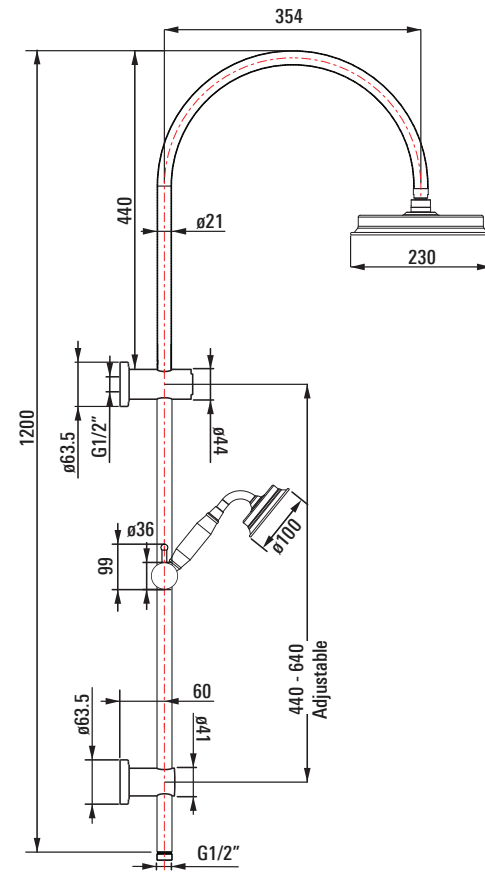

4266580	Brushed Nickel
4266585	Brushed Gold
4266561	Chrome

KITCHEN & LAUNDRY TAPWARE

TECHNICAL DRAWINGS

KITCHEN MIXER

4319080	Brushed Nickel
4319085	Brushed Gold
4319061	Chrome

KITCHEN MIXER POS

4318880	Brushed Nickel
4318885	Brushed Gold
4318861	Chrome

SHOWERS

TECHNICAL DRAWINGS

ADJUSTABLE HOOK & UNION SET

7769280B	Brushed Nickel
7769285B	Brushed Gold
7769261B	Chrome

SHOWER SYSTEM

7768380B	Brushed Nickel
7768385B	Brushed Gold
7768361B	Chrome

SHOWER COMPONENTS