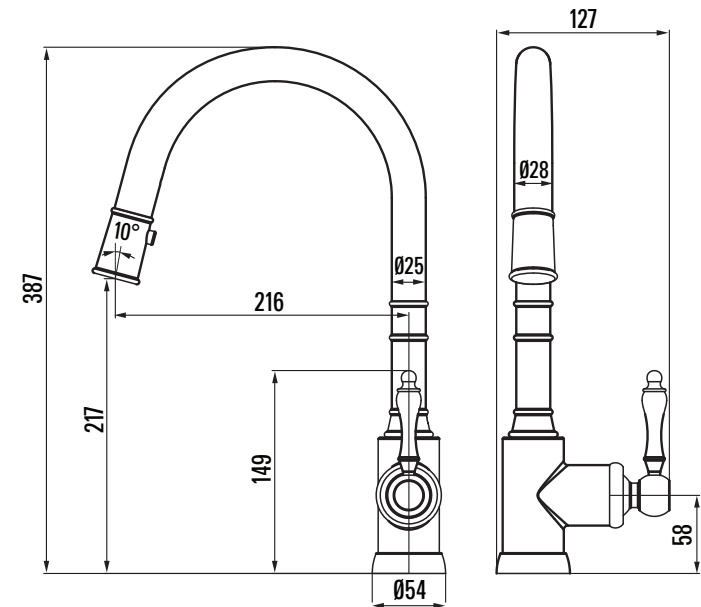

KITCHEN & LAUNDRY TAPWARE

TECHNICAL DRAWINGS

KITCHEN MIXER

4319080	Brushed Nickel
4319085	Brushed Gold
4319061	Chrome

KITCHEN MIXER POS

4318880	Brushed Nickel
4318885	Brushed Gold
4318861	Chrome