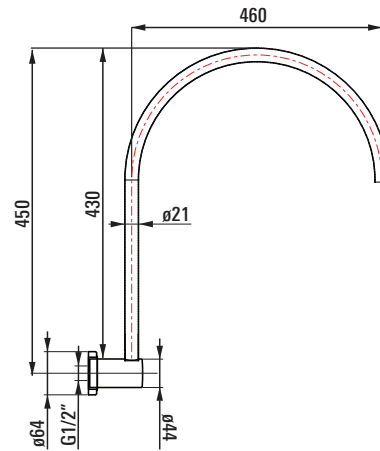

SHOWER COMPONENTS

TECHNICAL DRAWINGS

SHOWER ARM

9300480B	Brushed Nickel
9300485B	Brushed Gold
9300461B	Chrome

GOOSENECK SHOWER ARM

7500280B	Brushed Nickel
7500285B	Brushed Gold
7500261B	Chrome

OVERHEAD SHOWER

7764180B	Brushed Nickel
7764185B	Brushed Gold
7764161B	Chrome