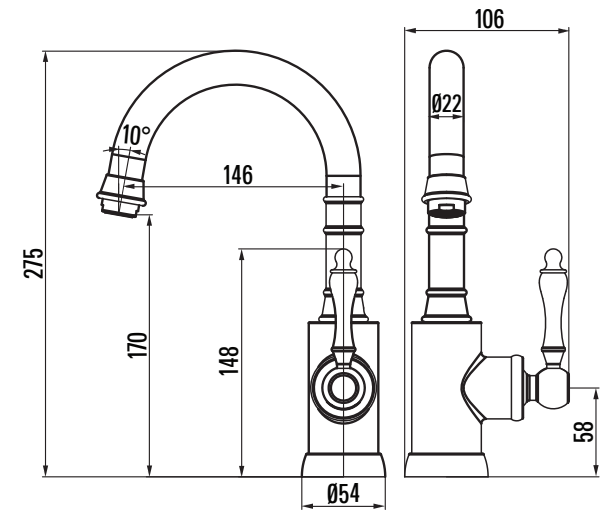

BATHROOM TAPWARE

TECHNICAL DRAWINGS

WALL MOUNTED BASIN MIXER

4264580B	Brushed Nickel
4264585B	Brushed Gold
4264561B	Chrome

BASIN MIXER

4263580	Brushed Nickel
4263585	Brushed Gold
4263561	Chrome

GOOSENECK BASIN MIXER

4266580	Brushed Nickel
4266585	Brushed Gold
4266561	Chrome