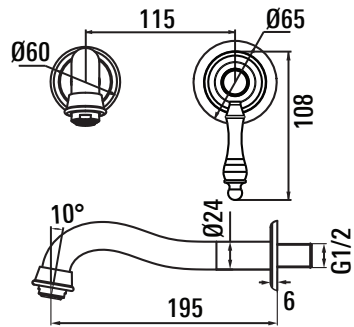

BATHROOM TAPWARE

TECHNICAL DRAWINGS

WALL MOUNTED BASIN MIXER

4264580B	Brushed Nickel
4264585B	Brushed Gold
4264561B	Chrome

BASIN MIXER

4263580	Brushed Nickel
4263585	Brushed Gold
4263561	Chrome

GOOSENECK BASIN MIXER

4266580	Brushed Nickel
4266585	Brushed Gold
4266561	Chrome