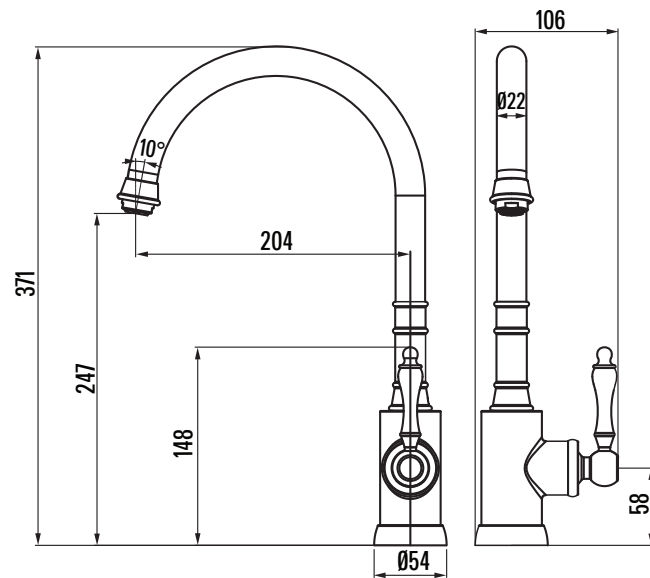

KITCHEN & LAUNDRY TAPWARE

TECHNICAL DRAWINGS

KITCHEN MIXER

4319080	Brushed Nickel
4319085	Brushed Gold
4319061	Chrome

KITCHEN MIXER POS

4318880	Brushed Nickel
4318885	Brushed Gold
4318861	Chrome