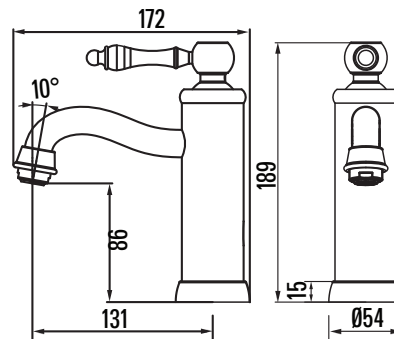

BATHROOM TAPWARE

TECHNICAL DRAWINGS

WALL MOUNTED BASIN MIXER

4264580B	Brushed Nickel
4264585B	Brushed Gold
4264561B	Chrome

BASIN MIXER

4263580	Brushed Nickel
4263585	Brushed Gold
4263561	Chrome

GOOSENECK BASIN MIXER

4266580	Brushed Nickel
4266585	Brushed Gold
4266561	Chrome