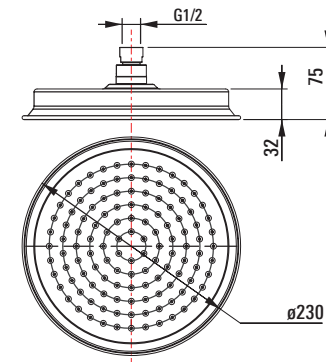

SHOWER COMPONENTS

TECHNICAL DRAWINGS

SHOWER ARM

9300480B	Brushed Nickel
9300485B	Brushed Gold
9300461B	Chrome

GOOSENECK SHOWER ARM

7500280B	Brushed Nickel
7500285B	Brushed Gold
7500261B	Chrome

OVERHEAD SHOWER

7764180B	Brushed Nickel
7764185B	Brushed Gold
7764161B	Chrome