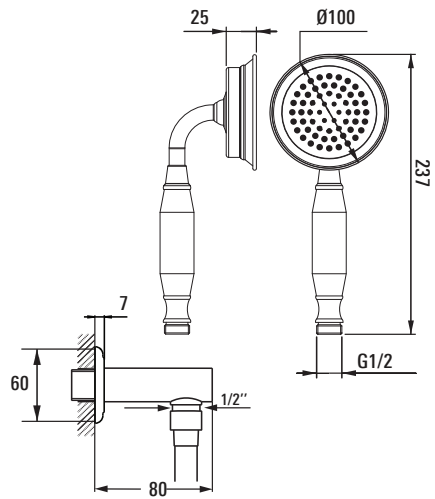

Chrome

BATHROOM TAPWARE

TECHNICAL DRAWINGS

WALL MOUNTED BASIN MIXER

4264580B	Brushed Nickel
4264585B	Brushed Gold
4264561B	Chrome

BASIN MIXER

4263580	Brushed Nickel
4263585	Brushed Gold
4263561	Chrome

GOOSENECK BASIN MIXER

4266580	Brushed Nickel
4266585	Brushed Gold
4266561	Chrome

KITCHEN & LAUNDRY TAPWARE

TECHNICAL DRAWINGS

KITCHEN MIXER

4319080	Brushed Nickel
4319085	Brushed Gold
4319061	Chrome

KITCHEN MIXER POS

4318880	Brushed Nickel
4318885	Brushed Gold
4318861	Chrome

SHOWERS

TECHNICAL DRAWINGS

ADJUSTABLE HOOK & UNION SET

7769280B	Brushed Nickel
7769285B	Brushed Gold
7769261B	Chrome

SHOWER SYSTEM

7768380B	Brushed Nickel
7768385B	Brushed Gold
7768361B	Chrome

SHOWER COMPONENTS