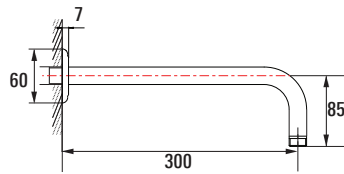

SHOWER COMPONENTS

TECHNICAL DRAWINGS

SHOWER ARM

9300480B	Brushed Nickel
9300485B	Brushed Gold
9300461B	Chrome

GOOSENECK SHOWER ARM

7500280B	Brushed Nickel
7500285B	Brushed Gold
7500261B	Chrome

OVERHEAD SHOWER

7764180B	Brushed Nickel
7764185B	Brushed Gold
7764161B	Chrome