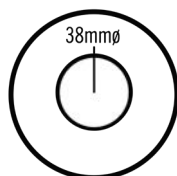

## UVS900HBR Brushed Stainless Steel

- Round Profile
- W142 x H900 x D100mm
- 7 Year Warranty
- Removable Hook

Stock Code	RRP \$ Incl.
UVS900HBR	\$335.00

Quality stainless steel

Vertical bar size

Removable hook