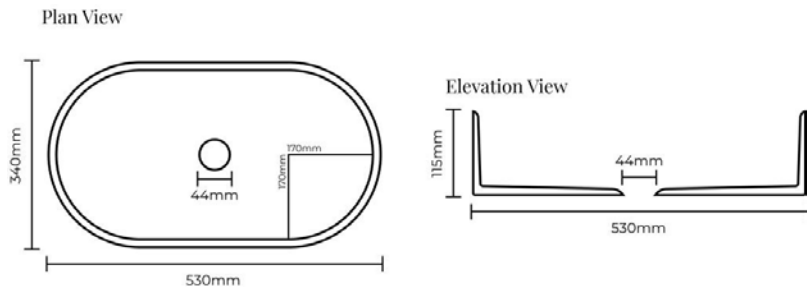

THE BASIN LAB®

Pill Basin

Dimensions 530mm Length 340mm Width 115mm Height

Waste Cut-out 44mm

Weight 6kg

Bowl Capacity 10L

Refer to page 15 for Lightbox accessory information

Powder Collection - $1152AUD

Nature Collection - $1240AUD

Pearl Collection - $1340AUD

Akoya Series - $1390AUD

Celebrity Series - $1420AUD

Liquid Collection - $1440AUD

Branded Wastes Included - 32/40mm Pop Up