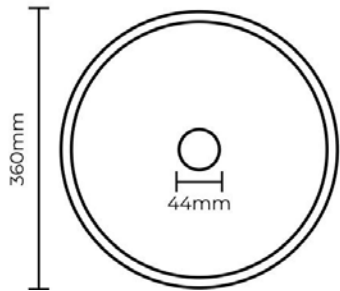

## 280mm Coliseum Basin

Plan View

Elevation View

**Dimensions** 280mm Diameter 105mm Height

**Waste Cut-out** 44mm

**Weight** 1.8kg

**Bowl Capacity** 4.5L

Refer to page 14 for Lightbox accessory information

## 330mm Coliseum Basin

Plan View

Elevation View

**Dimensions** 330mm Diameter 105mm Height

**Waste Cut-out** 44mm

**Weight** 3.1kg

**Bowl Capacity** 5L

Refer to page 14 for Lightbox accessory information

### Branded Wastes Included - 32/40mm Pop Up

## 360mm Coliseum Basin

Plan View

Elevation View

**Dimensions** 360mm Diameter 105mm Height

**Waste Cut-out** 44mm

**Weight** 3.2kg

**Bowl Capacity** 6L

Refer to page 14 for Lightbox accessory information