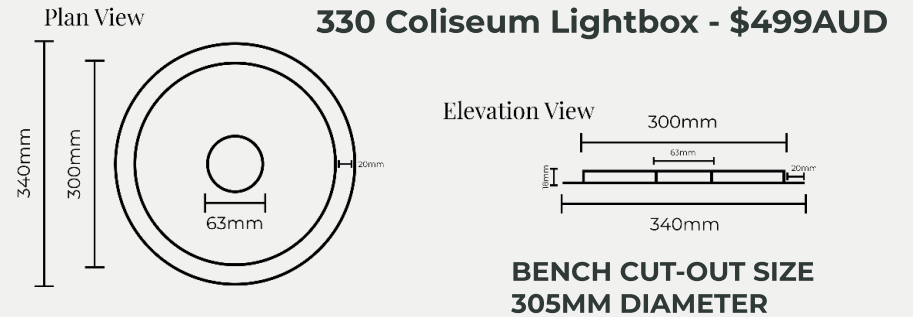

THE BASIN LAB® iLLUMi™ Lightbox

The iLLUMi™ electrical system is 24 Volts (Low Voltage). You have your electrician connect it to a transformer. We recommend 24 V (low voltage) – IP67 – 30Watt – dimmable – DC – to suit AS/NZS 60598.1 and AS/NZ 60598.2.1. The electrician can wire it to a light switch, allowing operation from there.

There is also the option of having your electrician install a Movement Sensor into the light switch, allowing the basin to turn on and off with movement, essentially turning your basin into a night light. Always ask your electrician for their opinion.

System must be connected by an electrician