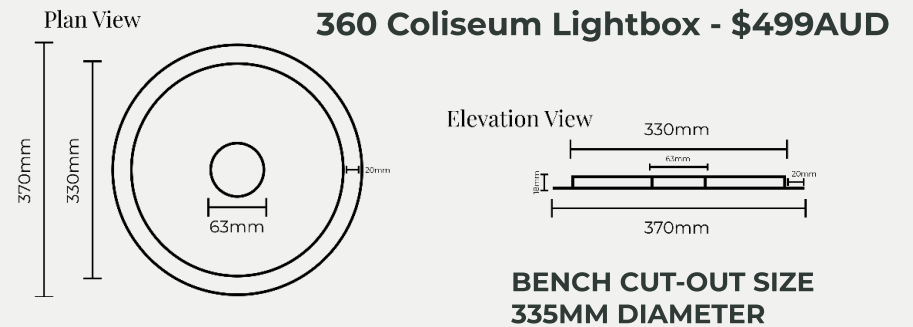

THE BASIN LAB® iLLUMi™ Lightbox

The iLLUMi™ electrical system is 24 Volts (Low Voltage). You have your electrician connect it to a transformer. We recommend 24 V (low voltage) – IP67 – 30Watt – dimmable – DC – to suit AS/NZS 60598.1 and AS/NZ 60598.2.1. The electrician can wire it to a light switch, allowing operation from there.

There is also the option of having your electrician install a Movement Sensor into the light switch, allowing the basin to turn on and off with movement, essentially turning your basin into a night light. Always ask your electrician for their opinion.

System must be connected by an electrician