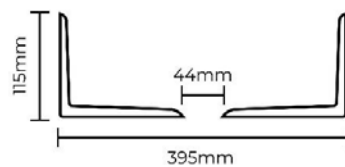

## Plaza Basin

Plan View

Elevation View

**Dimensions** 395mm Length 395mm Width 115mm Height

**Waste Cut-out** 44mm

**Weight** 5kg

**Bowl Capacity** 9L

Refer to page 15 for Lightbox accessory information