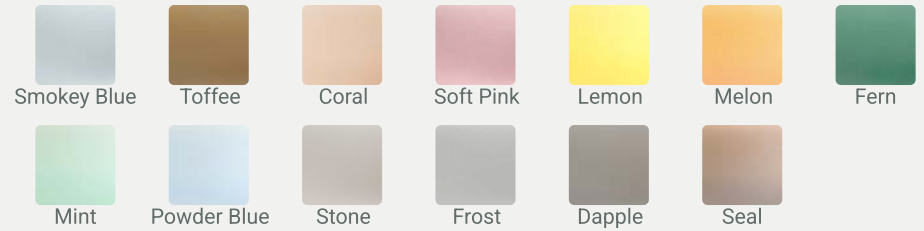

Powder Collection - $992AUD