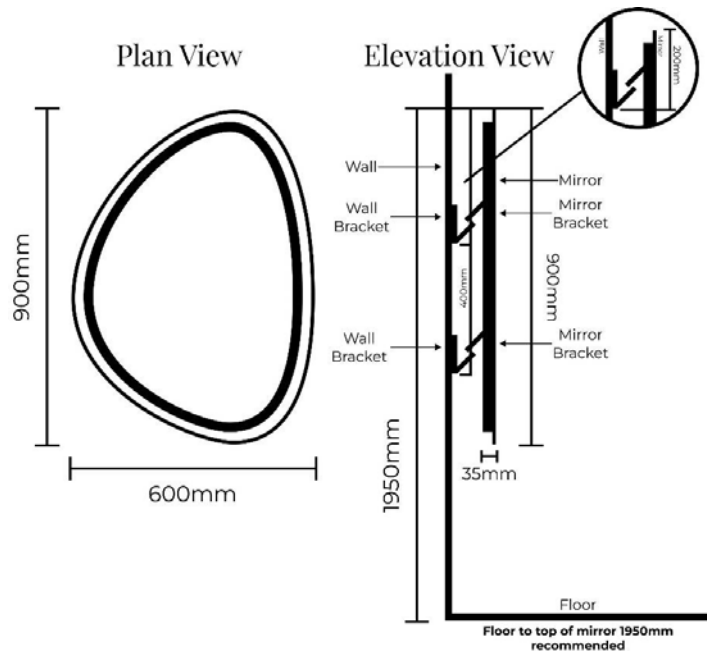

THE BASIN LAB®

Organic Halo Mirror