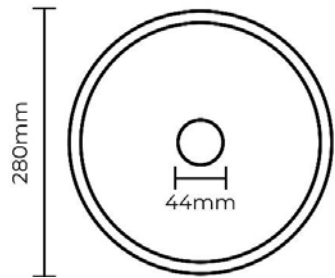

## 280mm Coliseum Basin

Plan View

Elevation View

**Dimensions** 280mm Diameter 105mm Height

**Waste Cut-out** 44mm

**Weight** 1.8kg

**Bowl Capacity** 4.5L

Refer to page 14 for Lightbox accessory information