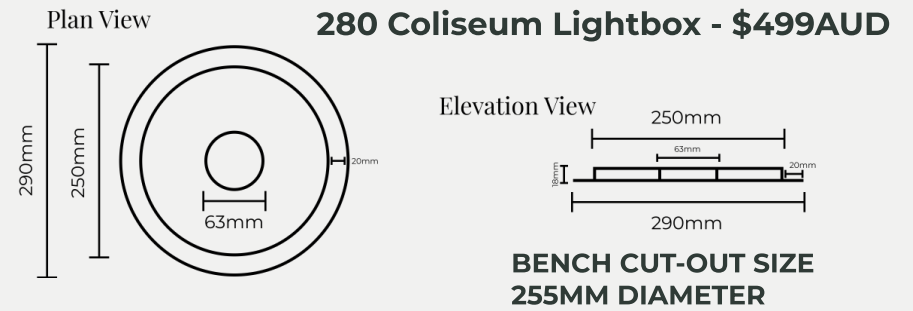

THE BASIN LAB® iLLUMi™ Lightbox

The iLLUMi™ electrical system is 24 Volts (Low Voltage). You have your electrician connect it to a transformer. We recommend 24 V (low voltage) – IP67 – 30Watt – dimmable – DC – to suit AS/NZS 60598.1 and AS/NZ 60598.2.1. The electrician can wire it to a light switch, allowing operation from there.

There is also the option of having your electrician install a Movement Sensor into the light switch, allowing the basin to turn on and off with movement, essentially turning your basin into a night light. Always ask your electrician for their opinion.

System must be connected by an electrician