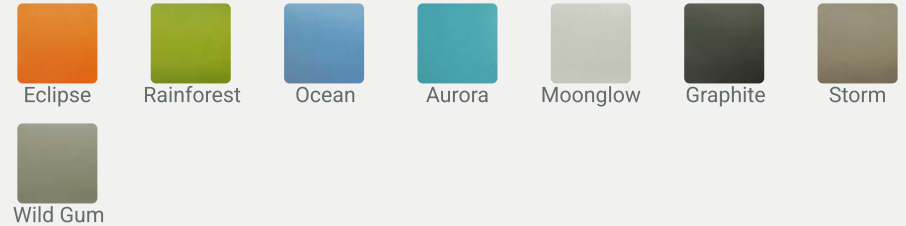

Nature Collection - $980AUD