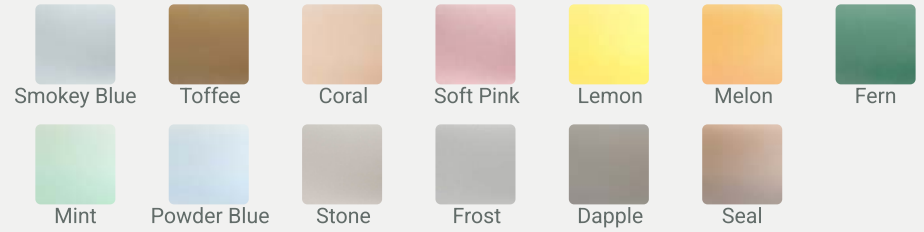

Powder Collection - $949AUD