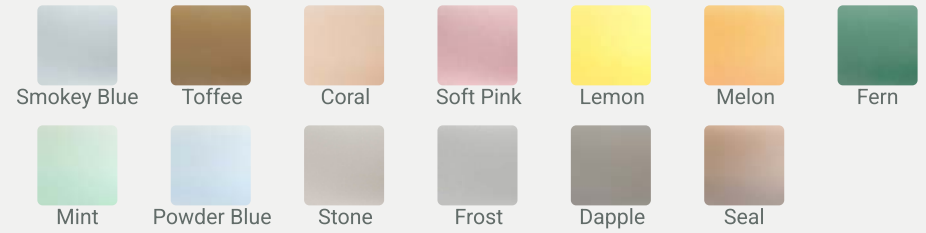

Powder Collection - $949AUD