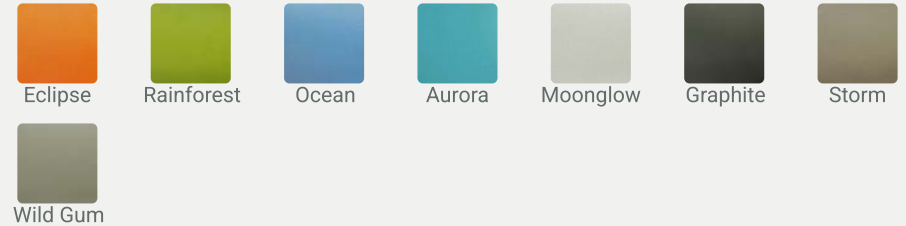

Nature Collection - $1080AUD