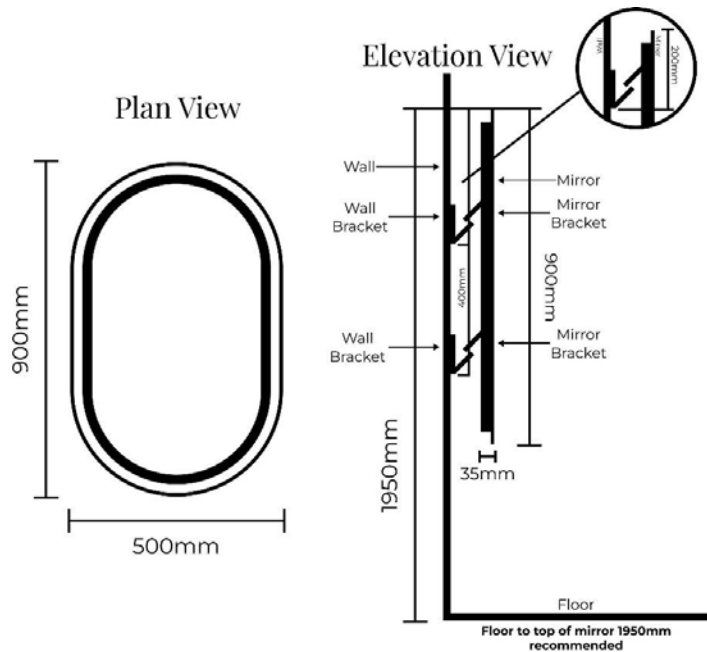

THE BASIN LAB®

Oval Halo Mirror

Powder Collection - $949AUD

Nature Collection - $949AUD

Pearl Collection - $949AUD

Akoya Series - $949AUD

Celebrity Series - $949AUD

Liquid Collection - $949AUD

Dimensions 900mm Length 500mm Width 35mm Thickness

Floor to top of mirror 1950mm recommended

System must be connected by an electrician