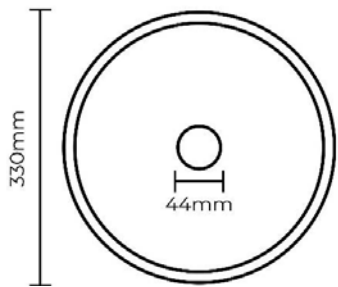

## 280mm Coliseum Basin

Plan View

Elevation View

**Dimensions** 280mm Diameter 105mm Height

**Waste Cut-out** 44mm

**Weight** 1.8kg

**Bowl Capacity** 4.5L

Refer to page 14 for Lightbox accessory information

### Branded Wastes Included - 32/40mm Pop Up

## 330mm Coliseum Basin

Plan View

Elevation View

**Dimensions** 330mm Diameter 105mm Height

**Waste Cut-out** 44mm

**Weight** 3.1kg

**Bowl Capacity** 5L

Refer to page 14 for Lightbox accessory information