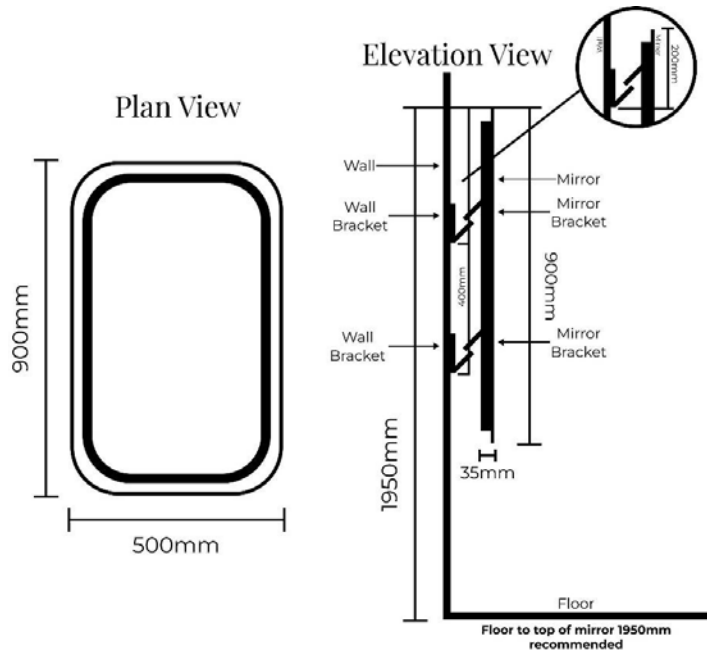

THE BASIN LAB®

Rectangular Halo Mirror