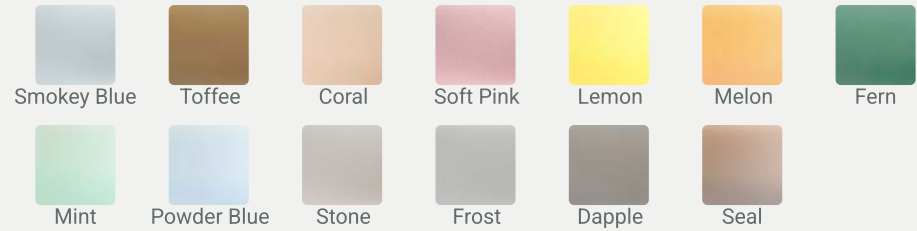

Powder Collection - $1152AUD