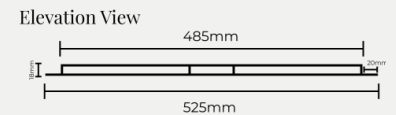

**System must be connected by an electrician**

**Plaza Lightbox - \$499AUD**

**BENCH CUT-OUT SIZE  
345MM x 345MM**

**Stadium Lightbox - \$549AUD**

**BENCH CUT-OUT SIZE  
460MM x 355MM**

**Pill Lightbox - \$549AUD**