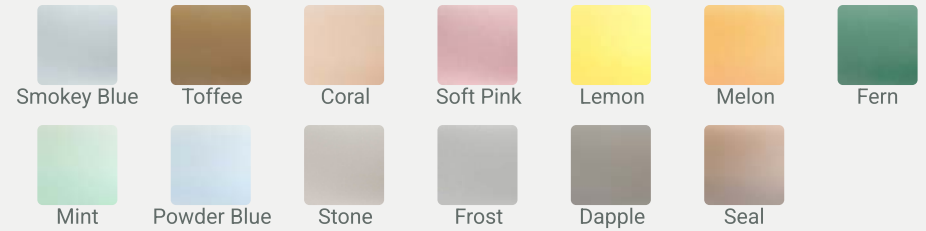

Powder Collection - $3999AUD