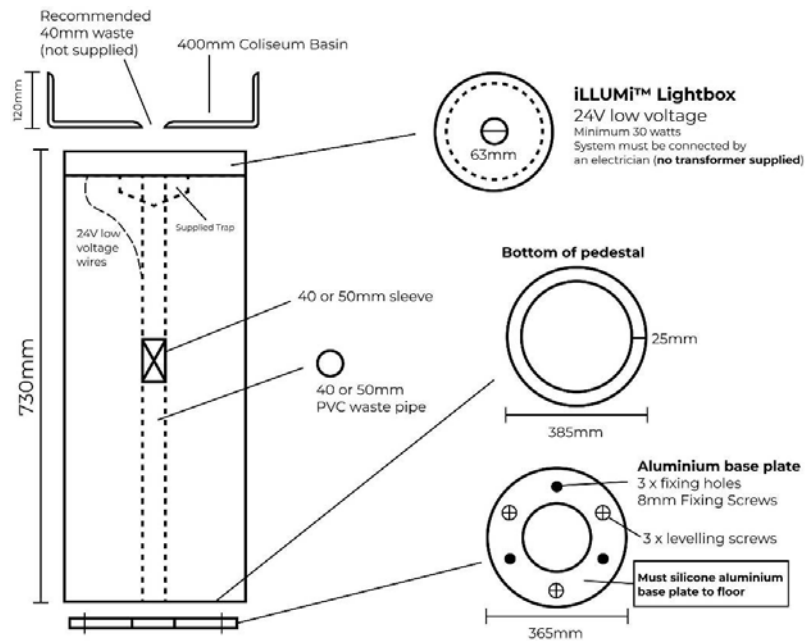

THE BASIN LAB®

400 Series Column Pedestal

Powder Collection - $3999AUD

Nature Collection - $4099AUD

Pearl Collection - $4199AUD

Akoya Series - $4299AUD

Celebrity Series - $4399AUD

Branded Wastes Included - 32/40mm Pop Up

Dimensions	385mm Diameter 730mm Height
Weight	21kg (including basin)
Pedestal Suits	400mm Coliseum Basin
Lightbox included	Basin included - refer to page 10