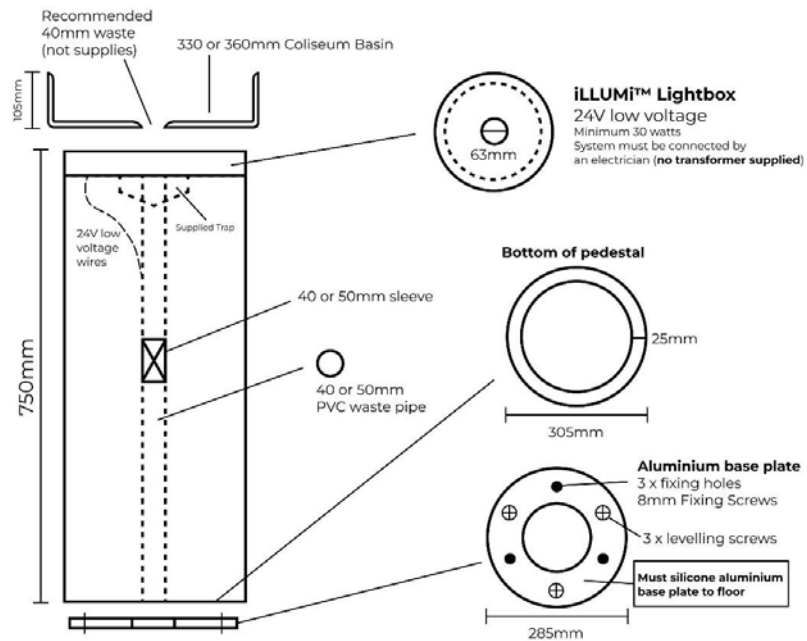

THE BASIN LAB®

300 Series Column Pedestal

Powder Collection - $3599AUD

Nature Collection - $3699AUD

Pearl Collection - $3799AUD

Akoya Series - $3899AUD

Celebrity Series - $3999AUD

Branded Wastes Included - 32/40mm Pop Up

Dimensions 305mm Diameter 750mm Height

Weight 18.5kg (Including Basin)

Pedestal Suits 330mm & 360mm Coliseum Basin

Lightbox included Basin included - refer to pages 8, 9