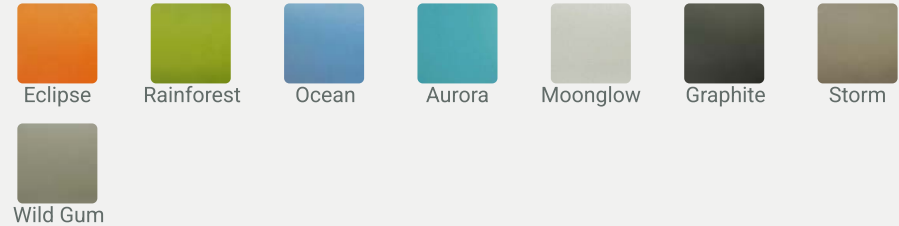

Nature Collection - $980AUD