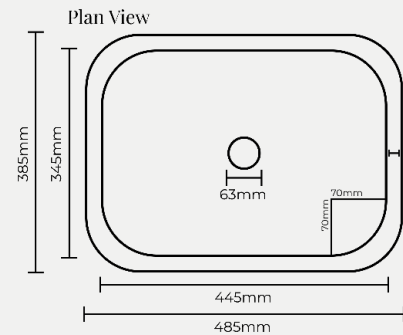

**System must be connected by an electrician**

**Plaza Lightbox - \$499AUD**

**BENCH CUT-OUT SIZE  
345MM x 345MM**

**Stadium Lightbox - \$549AUD**

**BENCH CUT-OUT SIZE  
460MM x 355MM**

**Pill Lightbox - \$549AUD**

**BENCH CUT-OUT SIZE  
495MM x 310MM**