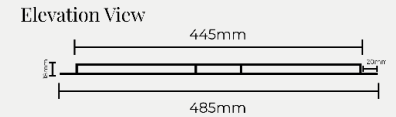

**System must be connected by an electrician**

**Plaza Lightbox - \$499AUD**

**BENCH CUT-OUT SIZE  
345MM x 345MM**

**Stadium Lightbox - \$549AUD**

**BENCH CUT-OUT SIZE  
460MM x 355MM**

**Pill Lightbox - \$549AUD**