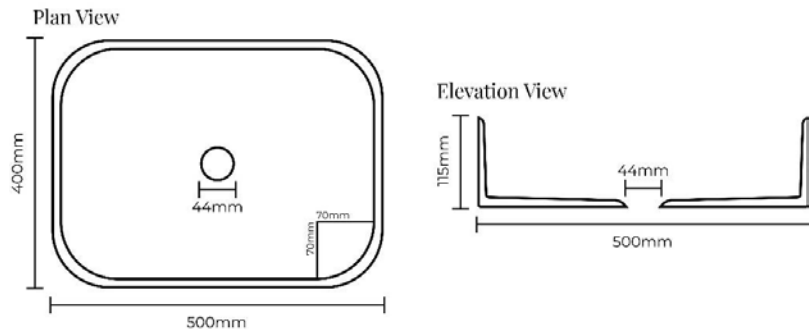

## Plaza Basin

Plan View

Elevation View

**Dimensions** 395mm Length 395mm Width 115mm Height

**Waste Cut-out** 44mm

**Weight** 5kg

**Bowl Capacity** 9L

Refer to page 15 for Lightbox accessory information

## Branded Wastes Included - 32/40mm Pop Up

## Stadium Basin

**Dimensions** 500mm Length 400mm Width 115mm Height

**Waste Cut-out** 44mm

**Weight** 7.6kg

**Bowl Capacity** 12L

Refer to page 15 for Lightbox accessory information