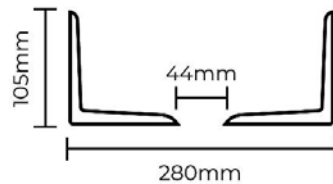

## 280mm Coliseum Basin

Plan View

Elevation View

**Dimensions** 280mm Diameter 105mm Height

**Waste Cut-out** 44mm

**Weight** 1.8kg

**Bowl Capacity** 4.5L

Refer to page 14 for Lightbox accessory information