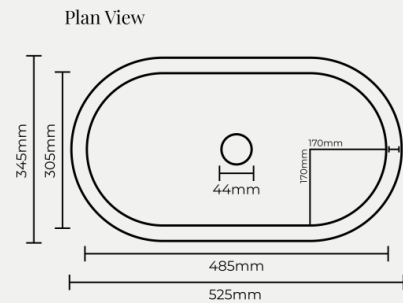

**System must be connected by an electrician**

**Plaza Lightbox - \$499AUD**

**BENCH CUT-OUT SIZE  
345MM x 345MM**

**Stadium Lightbox - \$549AUD**

**BENCH CUT-OUT SIZE  
460MM x 355MM**

**Pill Lightbox - \$549AUD**

**BENCH CUT-OUT SIZE  
495MM x 310MM**