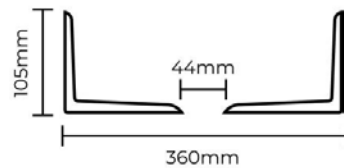

## 360mm Coliseum Basin

Plan View

Elevation View

**Dimensions** 360mm Diameter 105mm Height

**Waste Cut-out** 44mm

**Weight** 3.2kg

**Bowl Capacity** 6L

Refer to page 14 for Lightbox accessory information