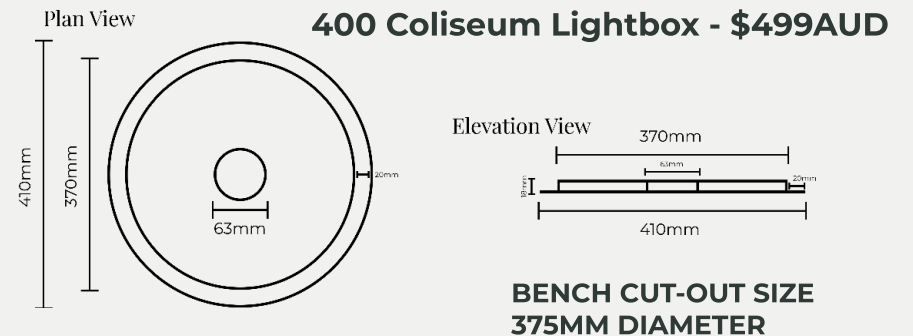

THE BASIN LAB® iLLUMi™ Lightbox

The iLLUMi™ electrical system is 24 Volts (Low Voltage). You have your electrician connect it to a transformer. We recommend 24 V (low voltage) – IP67 – 30Watt – dimmable – DC – to suit AS/NZS 60598.1 and AS/NZ 60598.2.1. The electrician can wire it to a light switch, allowing operation from there.

There is also the option of having your electrician install a Movement Sensor into the light switch, allowing the basin to turn on and off with movement, essentially turning your basin into a night light. Always ask your electrician for their opinion.

System must be connected by an electrician