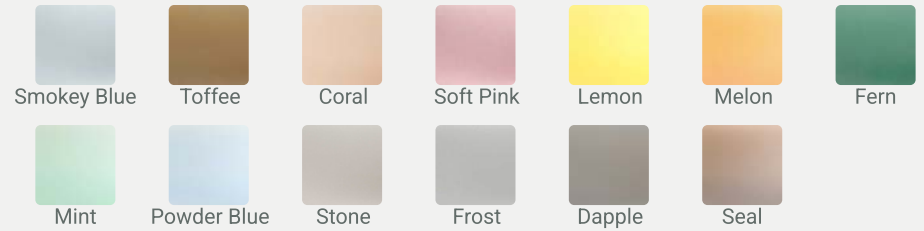

Powder Collection - $892AUD