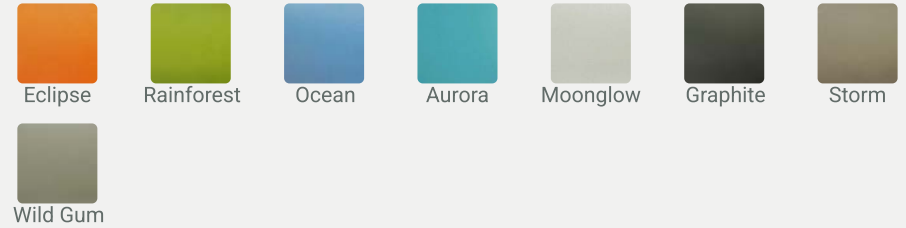

Nature Collection - $980AUD