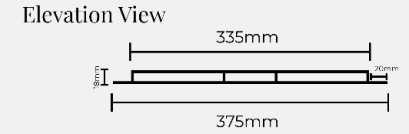

**BENCH CUT-OUT SIZE
345MM x 345MM**