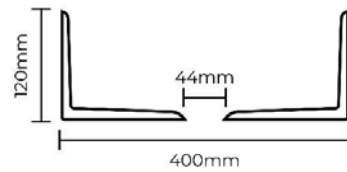

## 400mm Coliseum Basin

Plan View

Elevation View

**Dimensions** 400mm Diameter 120mm Height

**Waste Cut-out** 44mm

**Weight** 4.7kg

**Bowl Capacity** 7.5L

Refer to page 14 for Lightbox accessory information