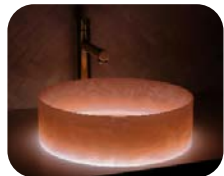

California Candy