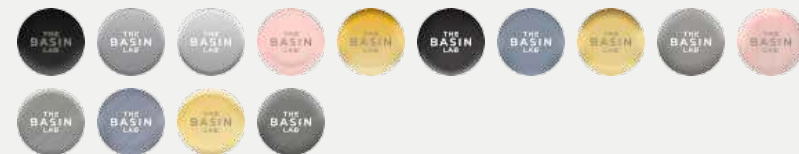

Branded Wastes Included - 32/40mm Pop Up