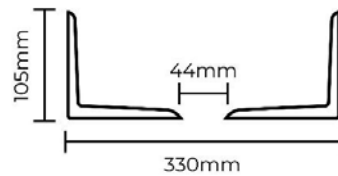

## 330mm Coliseum Basin

Plan View

Elevation View

**Dimensions** 330mm Diameter 105mm Height

**Waste Cut-out** 44mm

**Weight** 3.1kg

**Bowl Capacity** 5L

Refer to page 14 for Lightbox accessory information