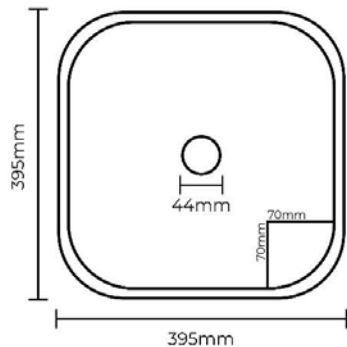

## 330mm Coliseum Basin

Plan View

Elevation View

**Dimensions** 330mm Diameter 105mm Height

**Waste Cut-out** 44mm

**Weight** 3.1kg

**Bowl Capacity** 5L

Refer to page 14 for Lightbox accessory information

## 400mm Coliseum Basin

Plan View

Elevation View

**Dimensions** 400mm Diameter 120mm Height

**Waste Cut-out** 44mm

**Weight** 4.7kg

**Bowl Capacity** 7.5L

Refer to page 14 for Lightbox accessory information

### Branded Wastes Included - 32/40mm Pop Up

## Plaza Basin

Plan View

Elevation View

**Dimensions** 395mm Length 395mm Width 115mm Height

**Waste Cut-out** 44mm

**Weight** 5kg

**Bowl Capacity** 9L

Refer to page 15 for Lightbox accessory information