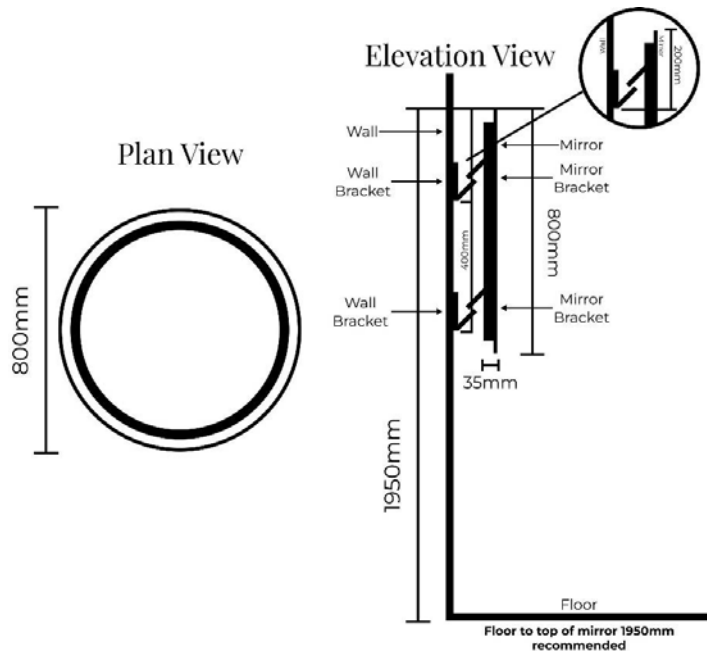

THE BASIN LAB®

Round Halo Mirror

Powder Collection - $949AUD

Nature Collection - $949AUD

Pearl Collection - $949AUD

Akoya Series - $949AUD

Celebrity Series - $949AUD

Liquid Collection - $949AUD

Dimensions 800mm Diameter 35mm Thickness

Floor to top of mirror 1950mm recommended

System must be connected by an electrician