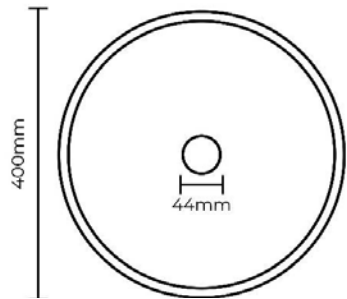

## 360mm Coliseum Basin

Plan View

Elevation View

**Dimensions** 360mm Diameter 105mm Height

**Waste Cut-out** 44mm

**Weight** 3.2kg

**Bowl Capacity** 6L

Refer to page 14 for Lightbox accessory information

### Branded Wastes Included - 32/40mm Pop Up

## 400mm Coliseum Basin

Plan View

Elevation View

**Dimensions** 400mm Diameter 120mm Height

**Waste Cut-out** 44mm

**Weight** 4.7kg

**Bowl Capacity** 7.5L

Refer to page 14 for Lightbox accessory information