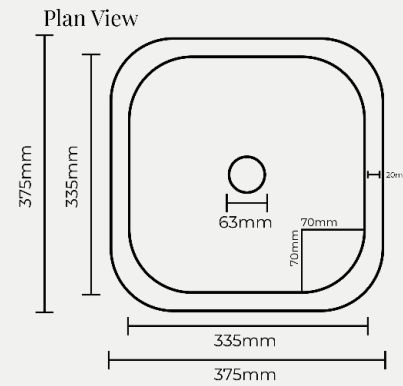

Plaza Lightbox - $499AUD