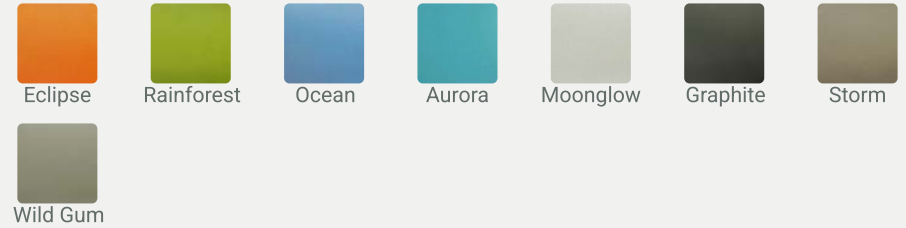

Nature Collection - $1080AUD